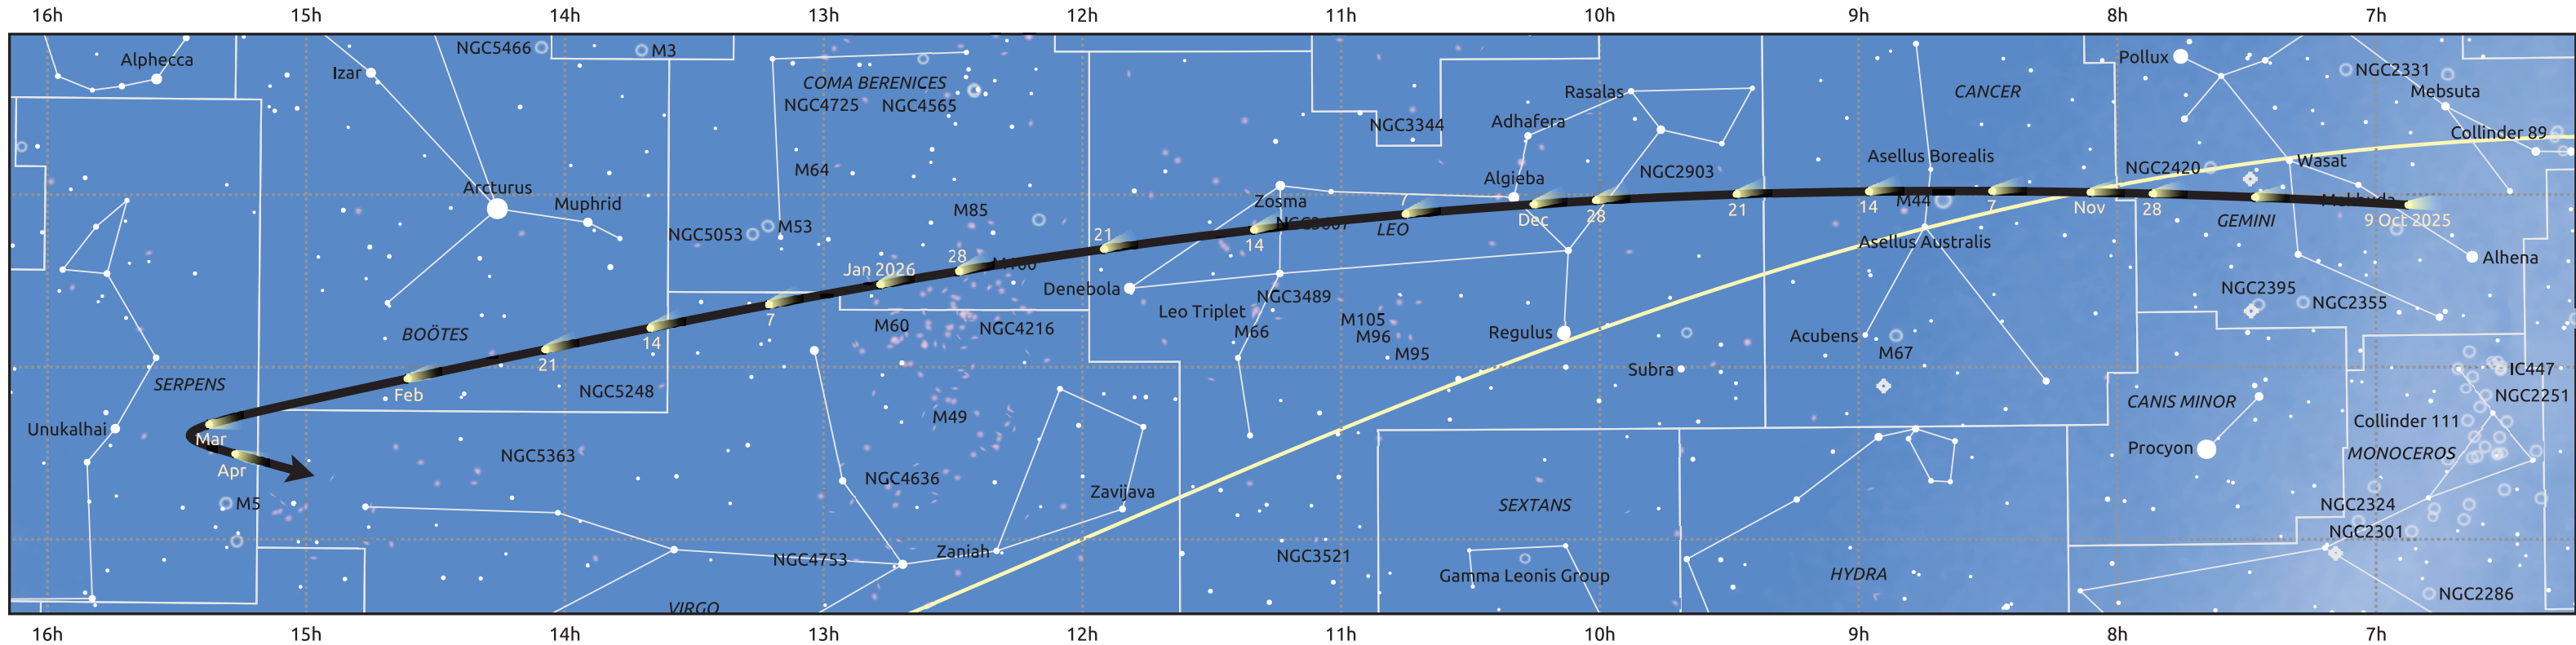

The path of 24P/Schaumasse starting on 9 Oct 2025

© Dominic Ford 2011–2025. Date markers placed at midnight UTC. Downloaded from <https://in-the-sky.org>

Magnitude scale: • 6.0 • 5.0 • 4.0 • 3.0 • 2.0 • 1.0 • 0.0

— Ecliptic Plane

Galaxy Bright nebula Open cluster Globular cluster Planetary nebula

Date	Mag
2025 Oct 24	12.1
2025 Nov 1	11.6
2025 Nov 7	11.1
2025 Nov 22	10.1
2025 Dec 10	9.0
2026 Jan 1	8.4
2026 Mar 1	9.9
2026 Mar 5	10.1
2026 Mar 25	11.1