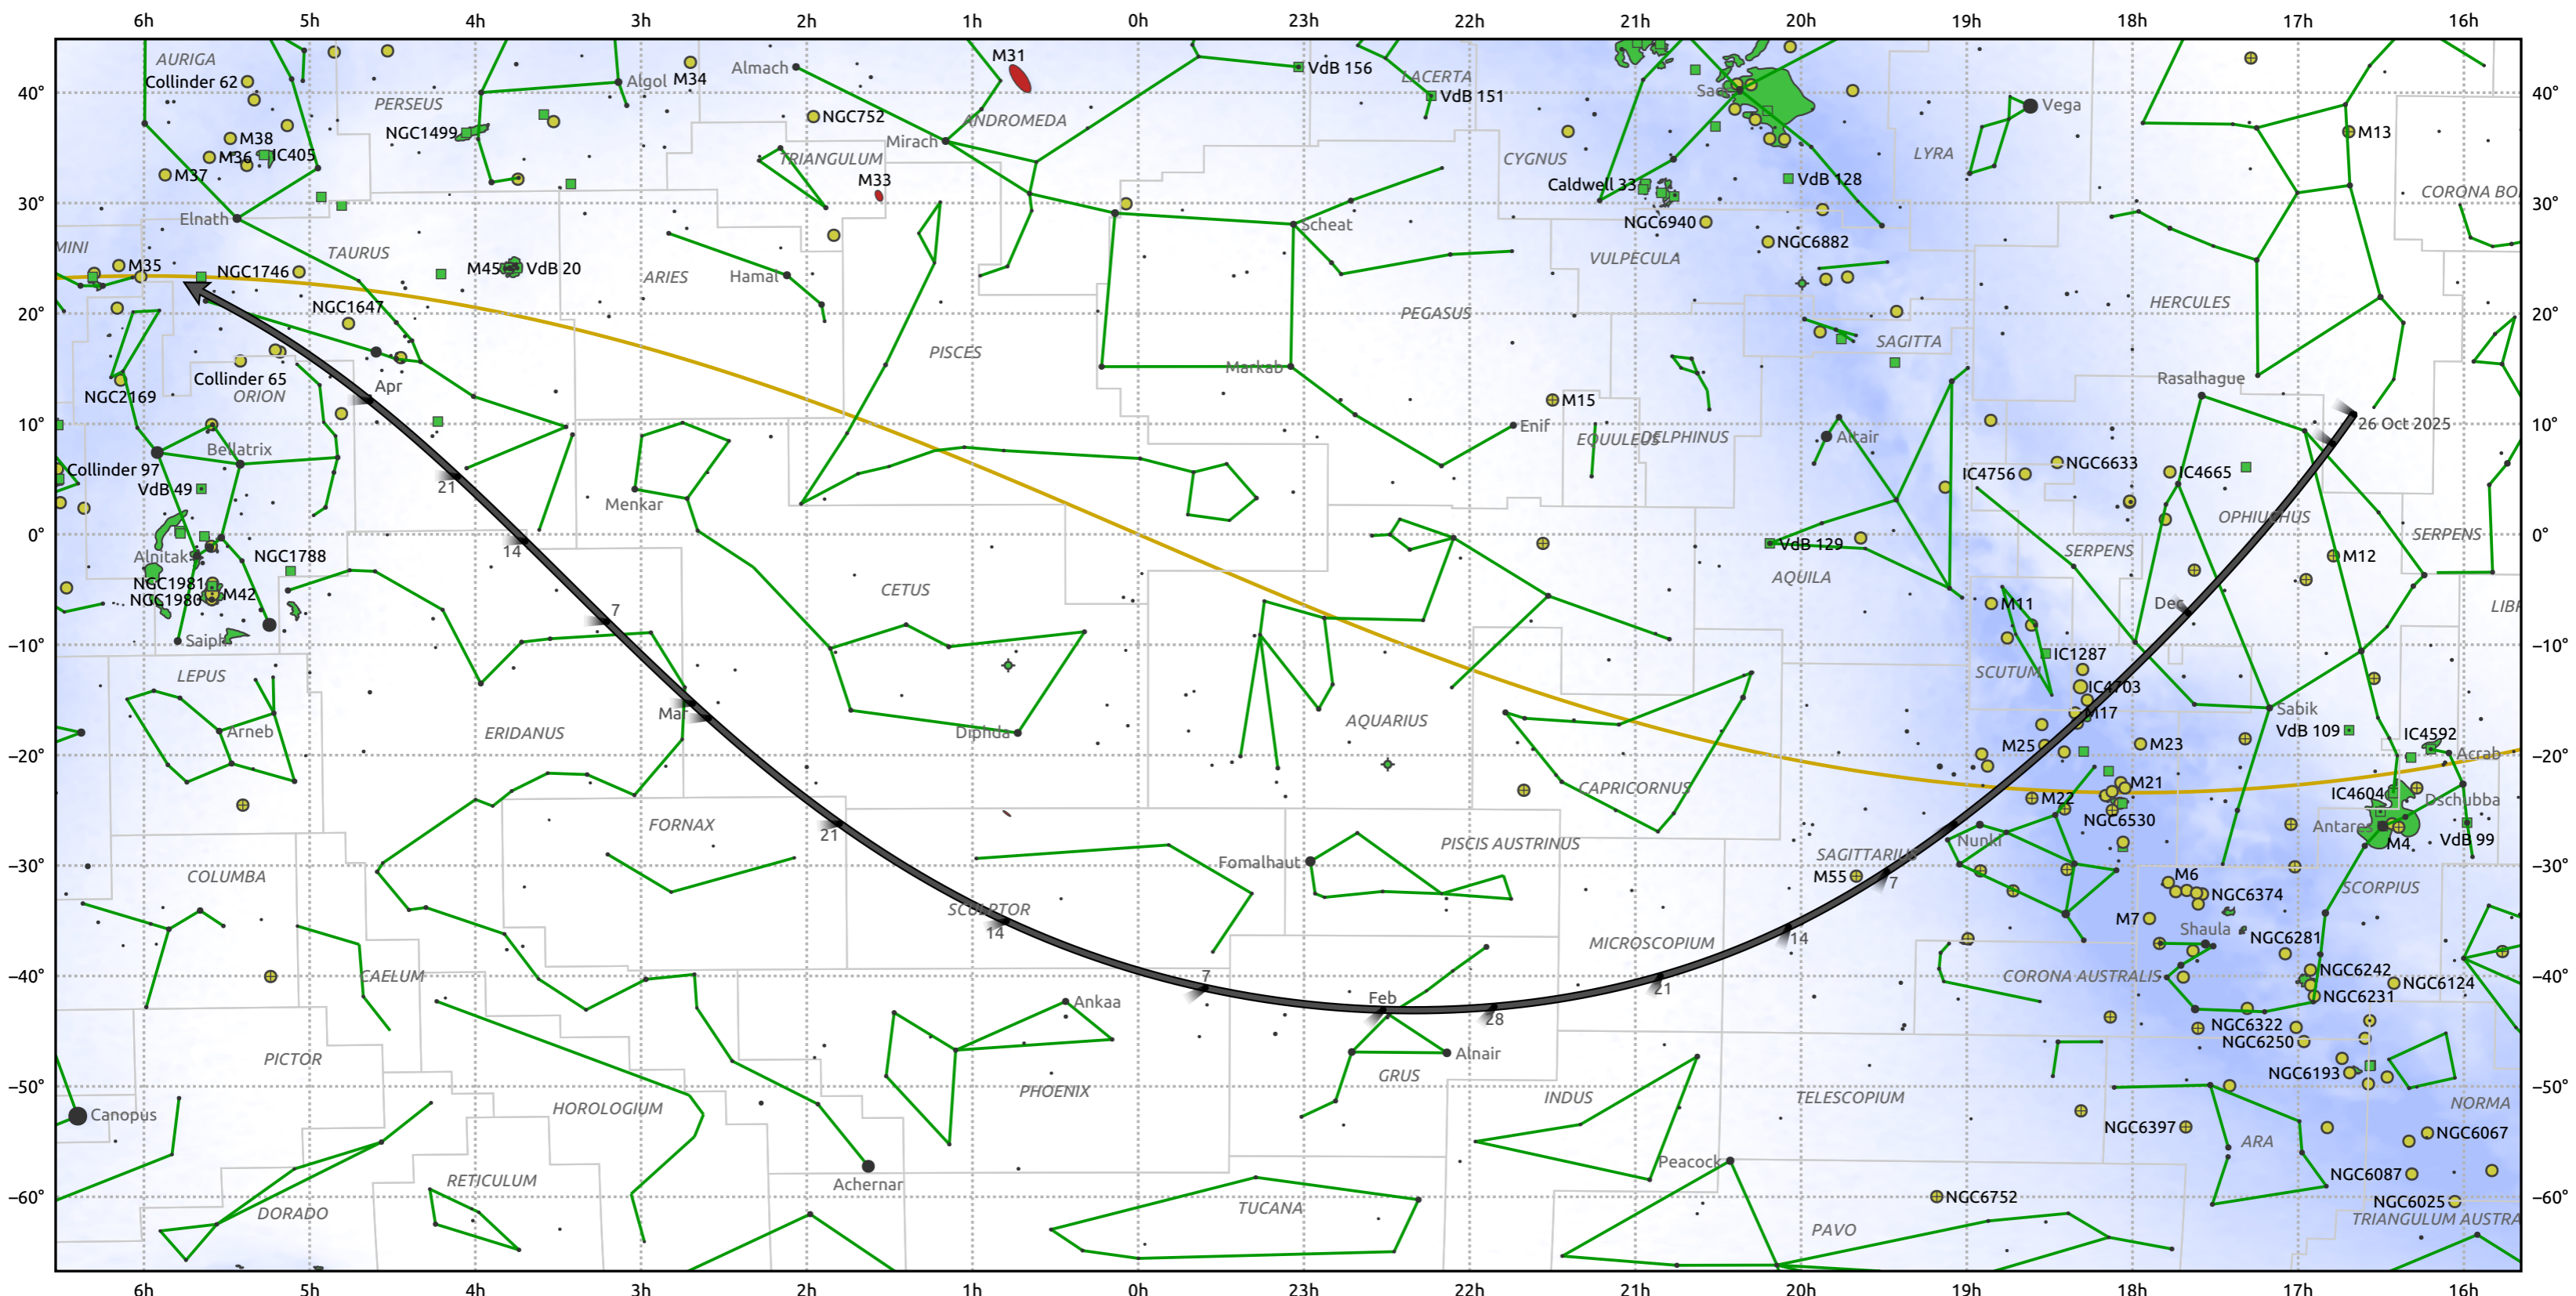

# The path of C/2024 E1 (Wierzbos) starting on 26 Oct 2025

© Dominic Ford 2011–2025. Date markers placed at midnight UTC. Downloaded from <https://in-the-sky.org>

Magnitude scale:  5.0  4.0  3.0  2.0  1.0  0.0  -1.0

— Ecliptic Plane

Galaxy  
  Bright nebula  
  Open cluster  
  Globular cluster  
  Planetary nebula

Date	Mag
2025 Nov 1	11.1
2025 Nov 14	10.4
2025 Nov 29	9.4
2025 Dec 12	8.3
2025 Dec 23	7.3
2026 Jan 1	6.3
2026 Jan 2	6.2
2026 Jan 12	5.1
2026 Feb 22	6.3
2026 Mar 1	7.0
2026 Mar 4	7.4
2026 Mar 14	8.4
2026 Mar 25	9.5
2026 Apr 6	10.5
2026 Apr 20	11.5