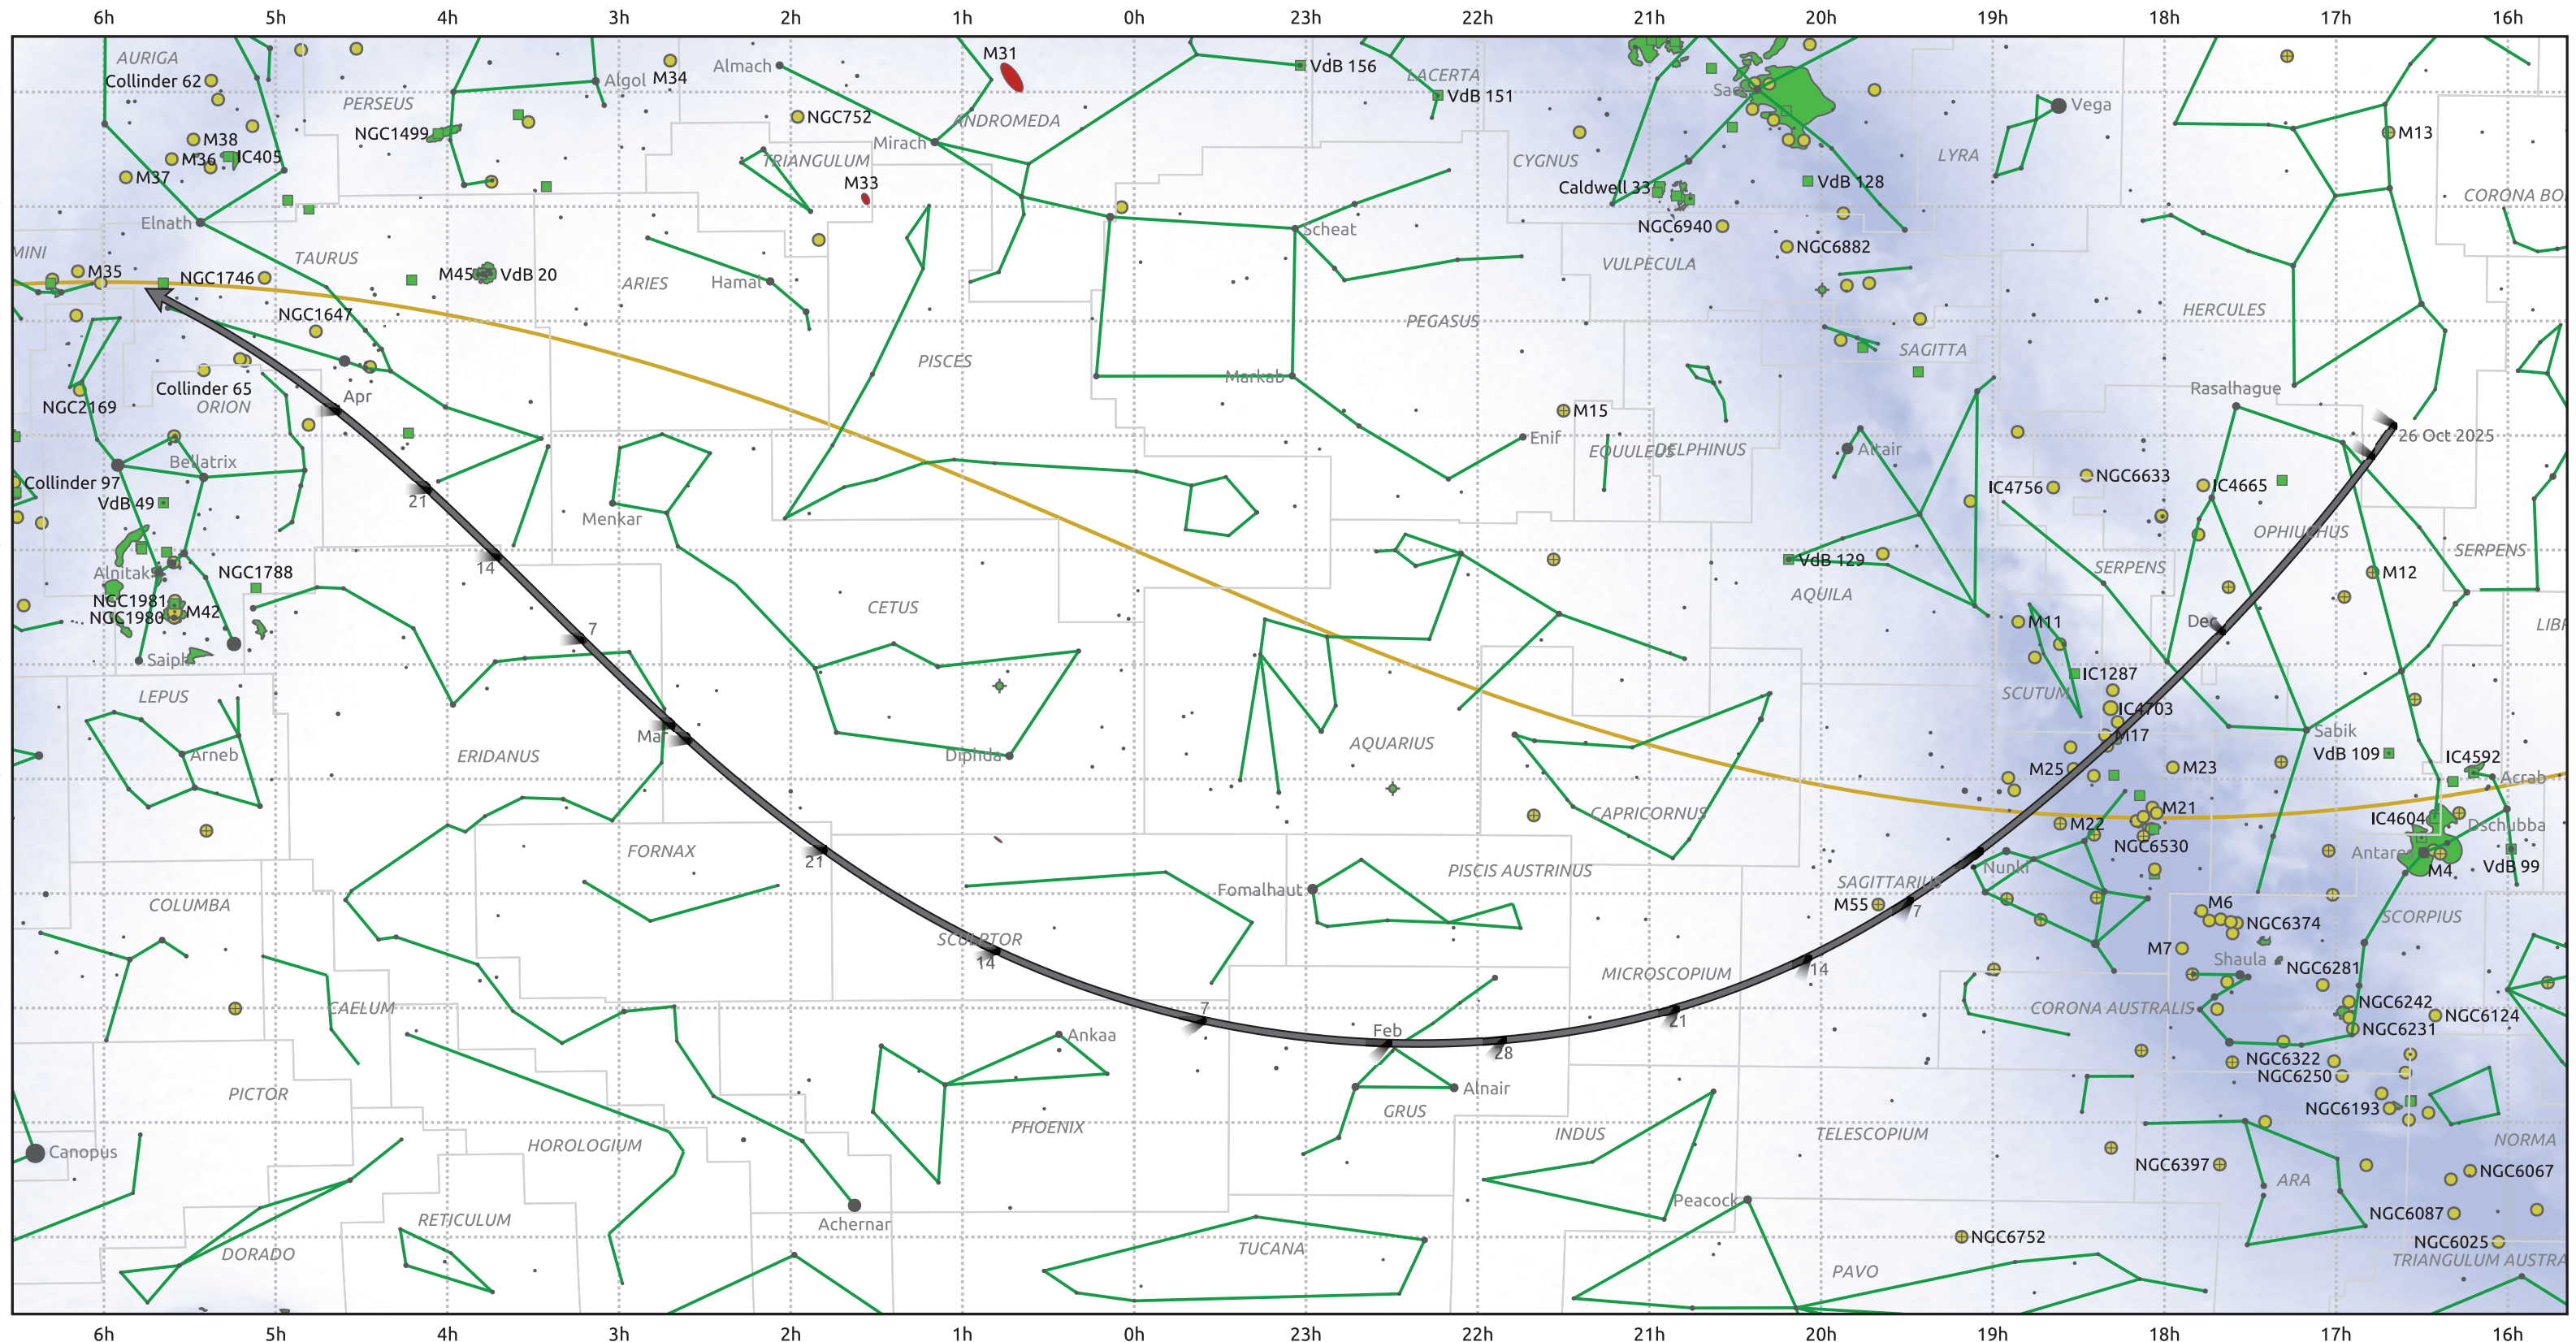

The path of C/2024 E1 (Wierzbos) starting on 26 Oct 2025

© Dominic Ford 2011–2025. Date markers placed at midnight UTC. Downloaded from <https://in-the-sky.org>

Magnitude scale: -5.0 -4.0 -3.0 -2.0 -1.0 0.0 -1.0

Ecliptic Plane

Galaxy
 Bright nebula
 Open cluster
 Globular cluster
 Planetary nebula

Date	Mag
2025 Nov 1	11.1
2025 Nov 14	10.4
2025 Nov 29	9.4
2025 Dec 12	8.3
2025 Dec 23	7.3
2026 Jan 1	6.3
2026 Jan 2	6.2
2026 Jan 12	5.1
2026 Feb 22	6.3
2026 Mar 1	7.0
2026 Mar 4	7.4
2026 Mar 14	8.4
2026 Mar 25	9.5
2026 Apr 6	10.5
2026 Apr 20	11.5