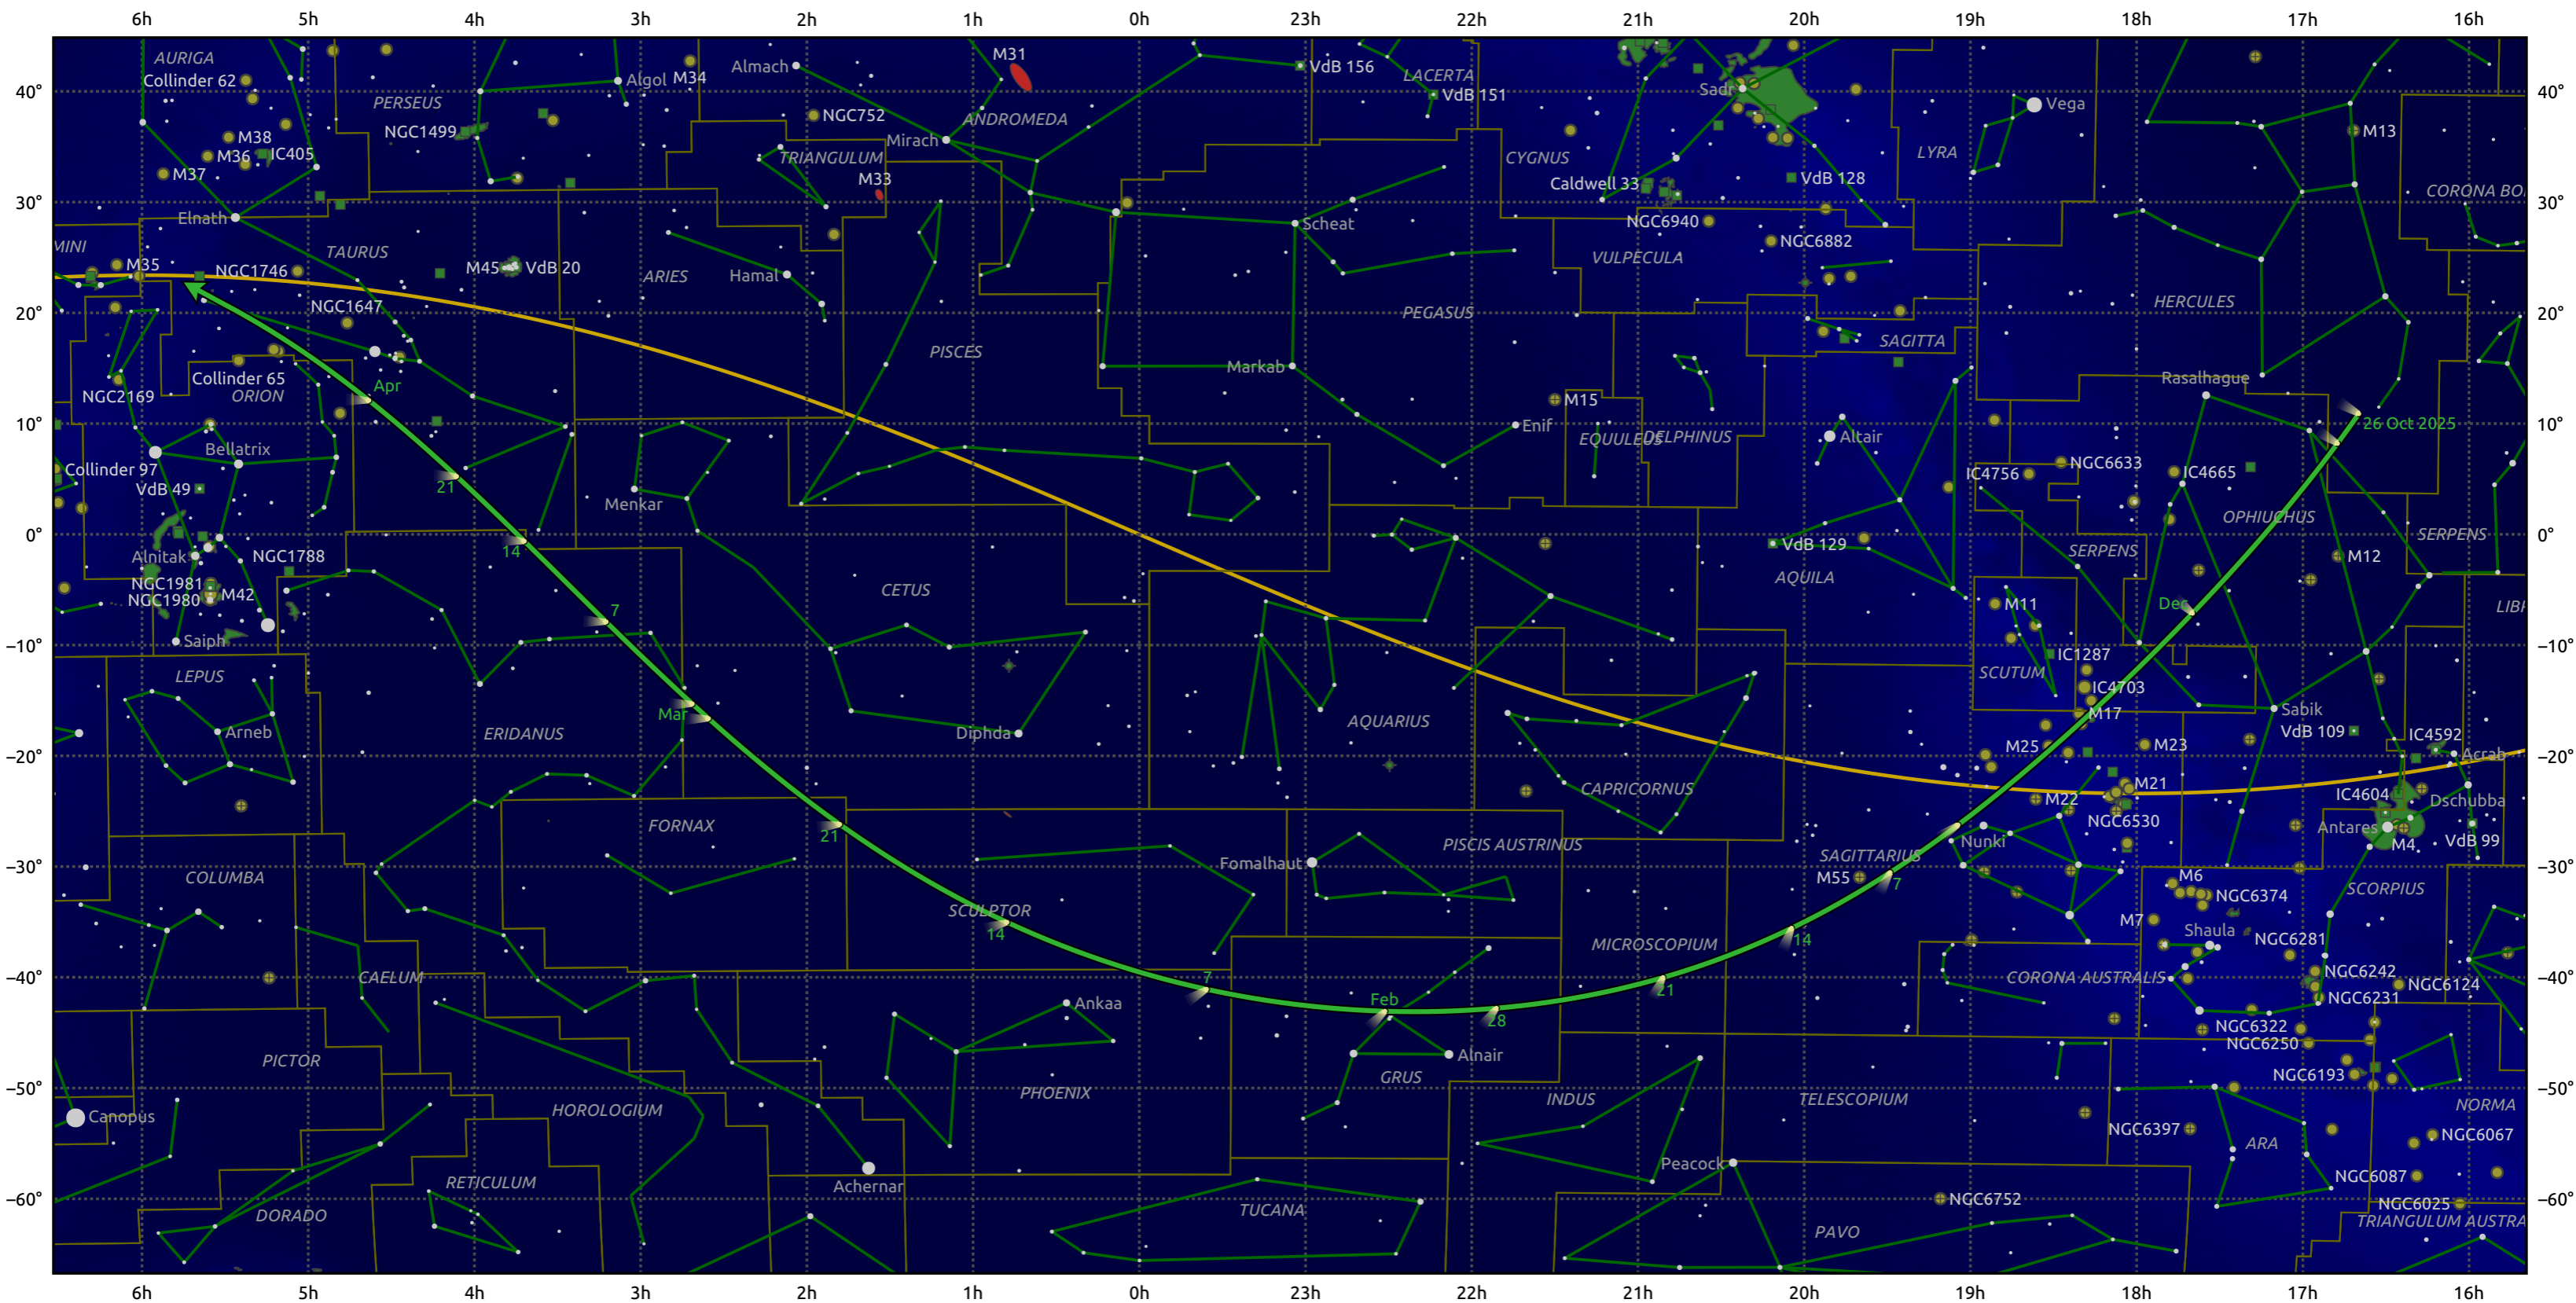

The path of C/2024 E1 (Wierzbos) starting on 26 Oct 2025

© Dominic Ford 2011–2025. Date markers placed at midnight UTC. Downloaded from <https://in-the-sky.org>

Magnitude scale: 5.0 4.0 3.0 2.0 1.0 0.0 -1.0

Ecliptic Plane

Galaxy
 Bright nebula
 Open cluster
 + Globular cluster
 + Planetary nebula

Date	Mag
2025 Nov 1	11.1
2025 Nov 14	10.4
2025 Nov 29	9.4
2025 Dec 12	8.3
2025 Dec 23	7.3
2026 Jan 1	6.3
2026 Jan 2	6.2
2026 Jan 12	5.1
2026 Feb 22	6.3
2026 Mar 1	7.0
2026 Mar 4	7.4
2026 Mar 14	8.4
2026 Mar 25	9.5
2026 Apr 6	10.5
2026 Apr 20	11.5