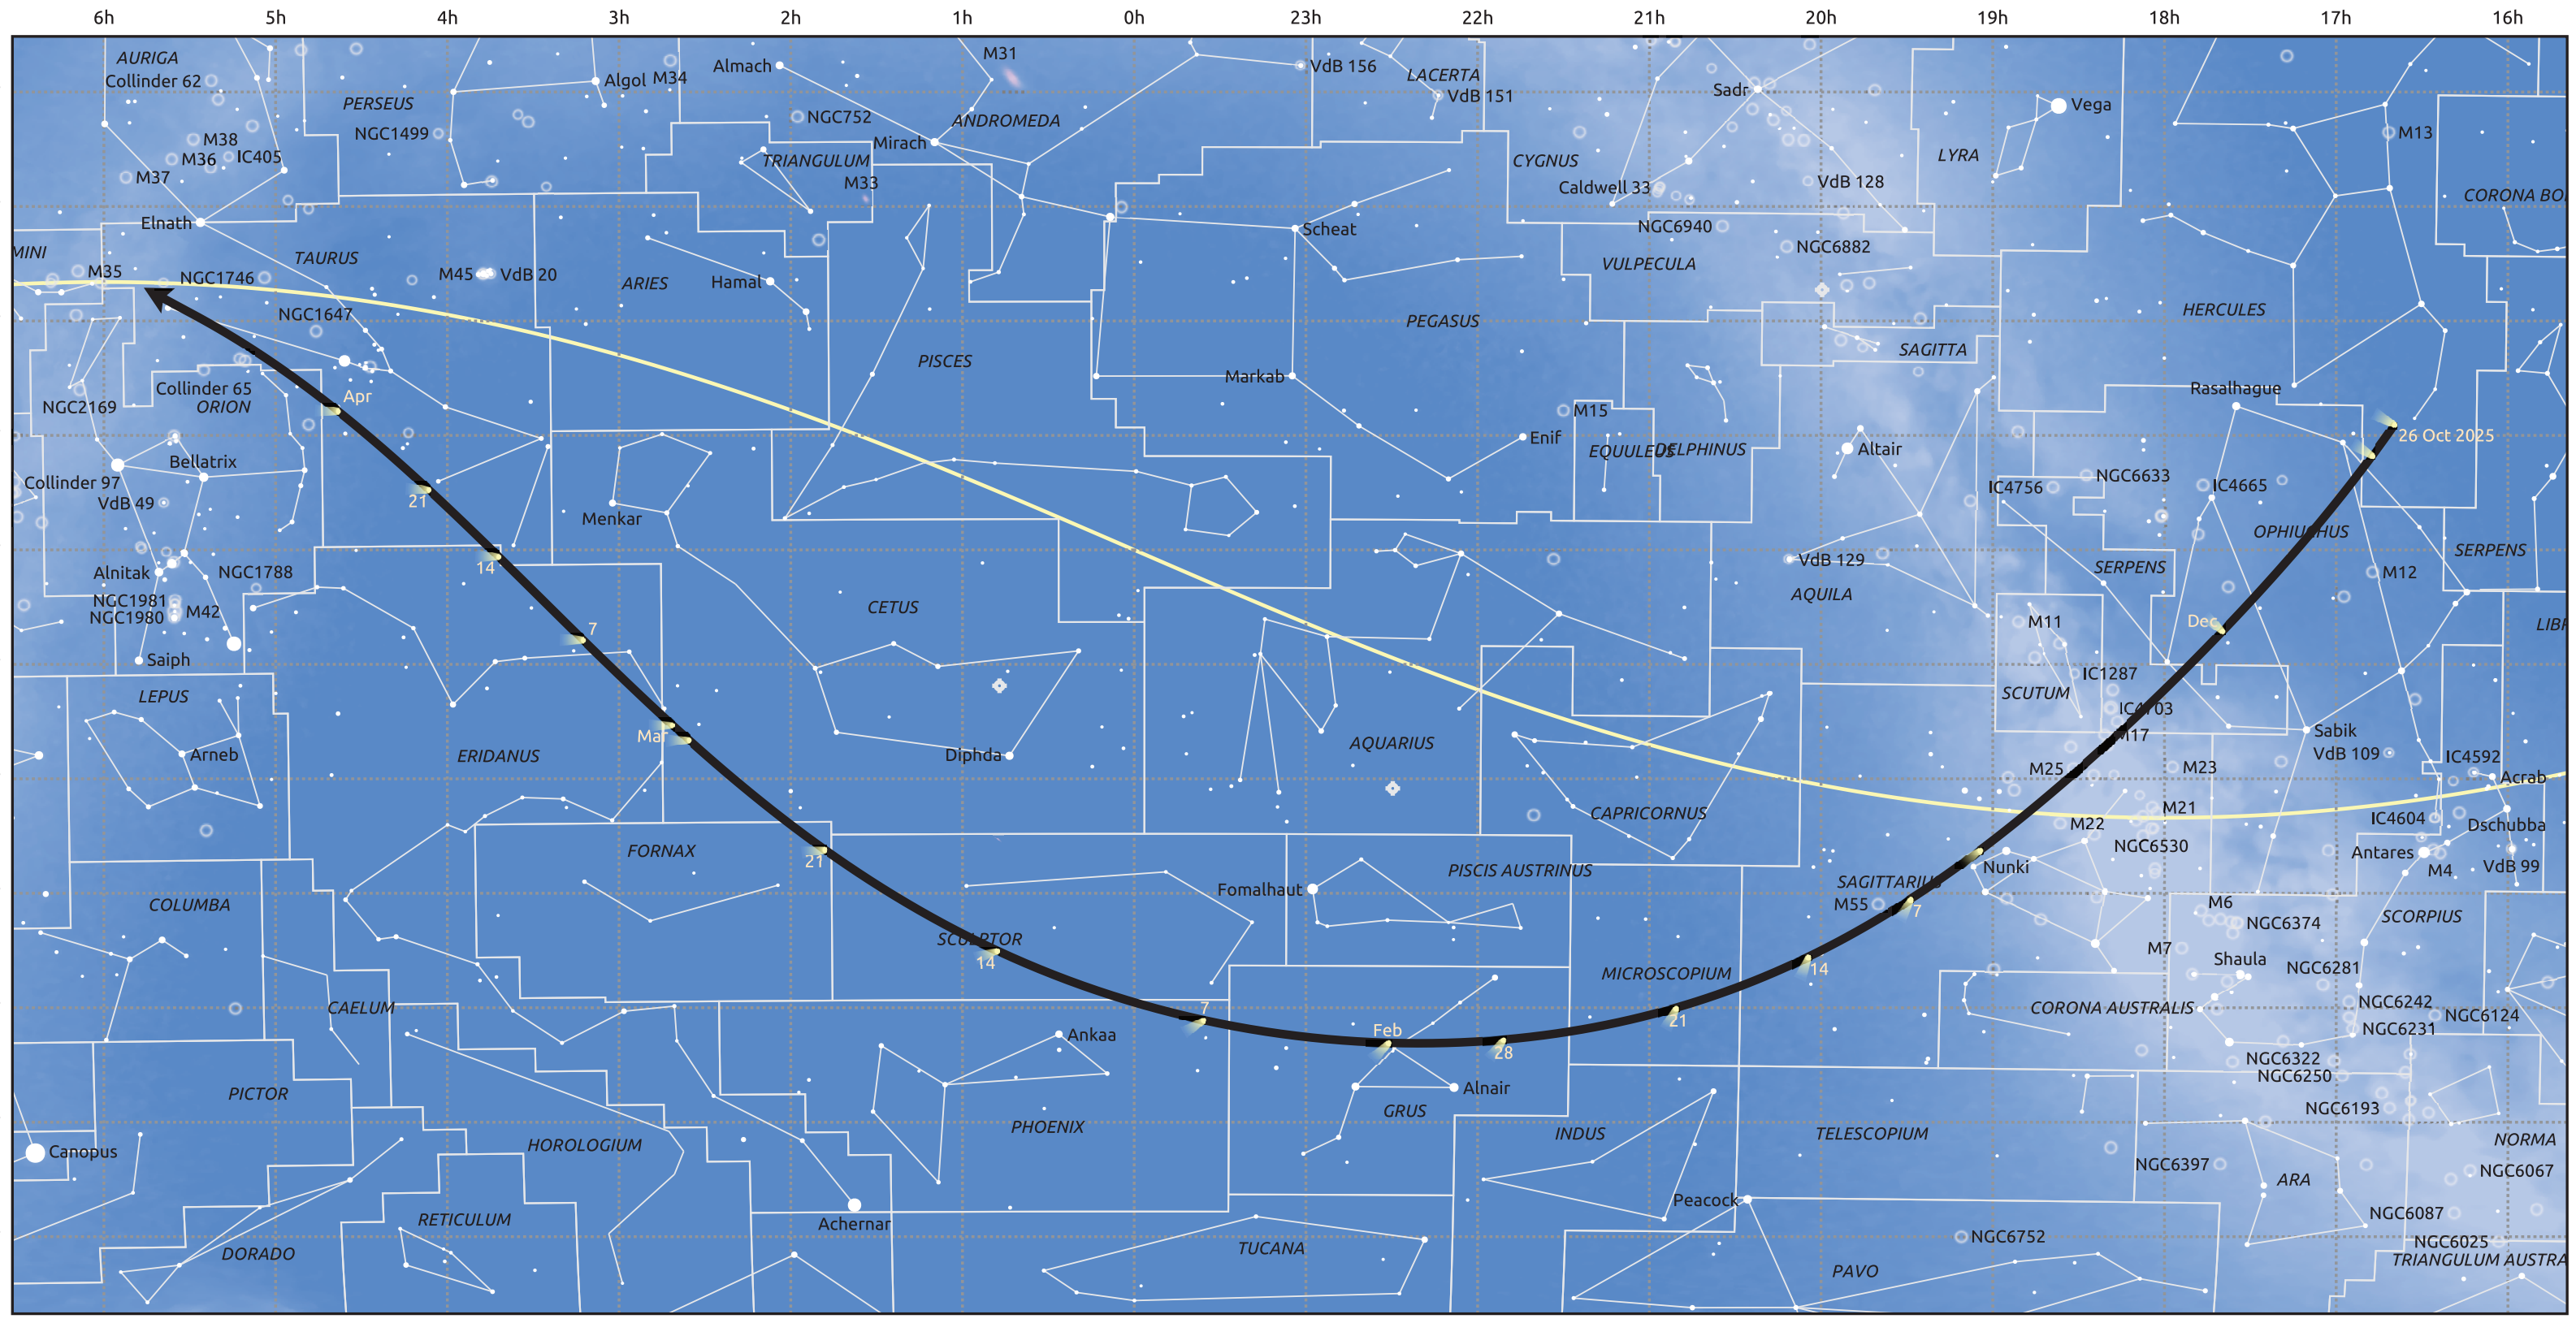

The path of C/2024 E1 (Wierzbos) starting on 26 Oct 2025

© Dominic Ford 2011–2025. Date markers placed at midnight UTC. Downloaded from <https://in-the-sky.org>

Magnitude scale: -5.0 -4.0 -3.0 -2.0 -1.0 0.0 -1.0

Ecliptic Plane

Galaxy Bright nebula Open cluster Globular cluster Planetary nebula

Date	Mag
2025 Nov 1	11.1
2025 Nov 14	10.4
2025 Nov 29	9.4
2025 Dec 12	8.3
2025 Dec 23	7.3
2026 Jan 1	6.3
2026 Jan 2	6.2
2026 Jan 12	5.1
2026 Feb 22	6.3
2026 Mar 1	7.0
2026 Mar 4	7.4
2026 Mar 14	8.4
2026 Mar 25	9.5
2026 Apr 6	10.5
2026 Apr 20	11.5