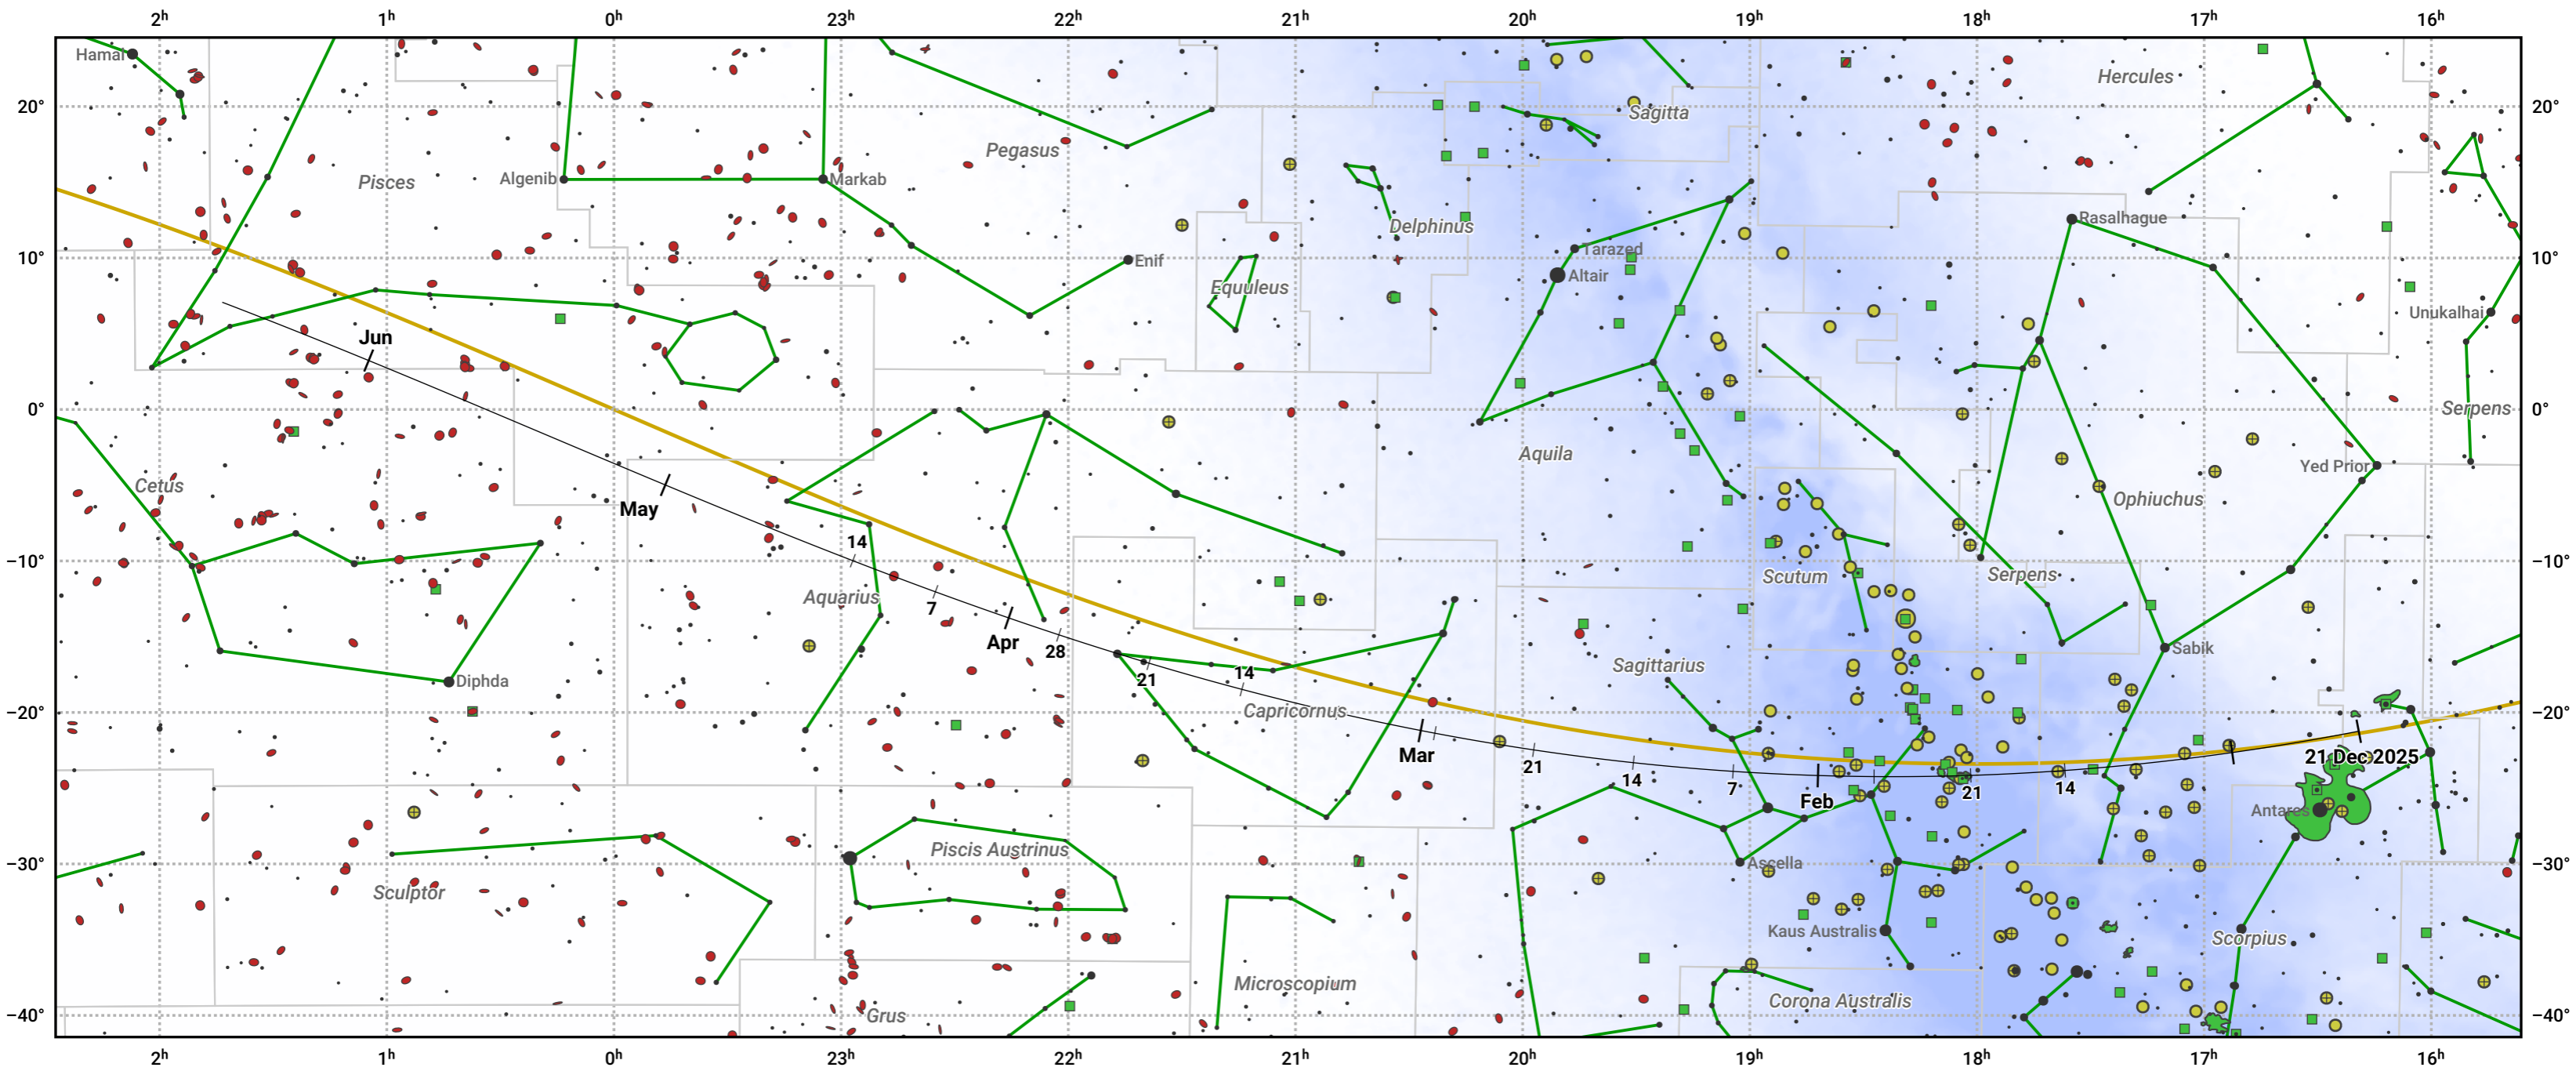

# The path of 88P/Howell starting on 21 Dec 2025

© Dominic Ford 2011–2024. Date markers placed at midnight UTC. Downloaded from <https://in-the-sky.org>

Magnitude scale:  -6.0  -5.0  -4.0  -3.0  -2.0  -1.0  0.0

Ecliptic Plane

Galaxy  Bright nebula  Open cluster  Globular cluster

Date	Mag
2026 Jan 1	11.0
2026 Jan 22	10.3
2026 Mar 1	9.5
2026 Mar 22	9.3
2026 May 1	9.7
2026 May 27	10.3