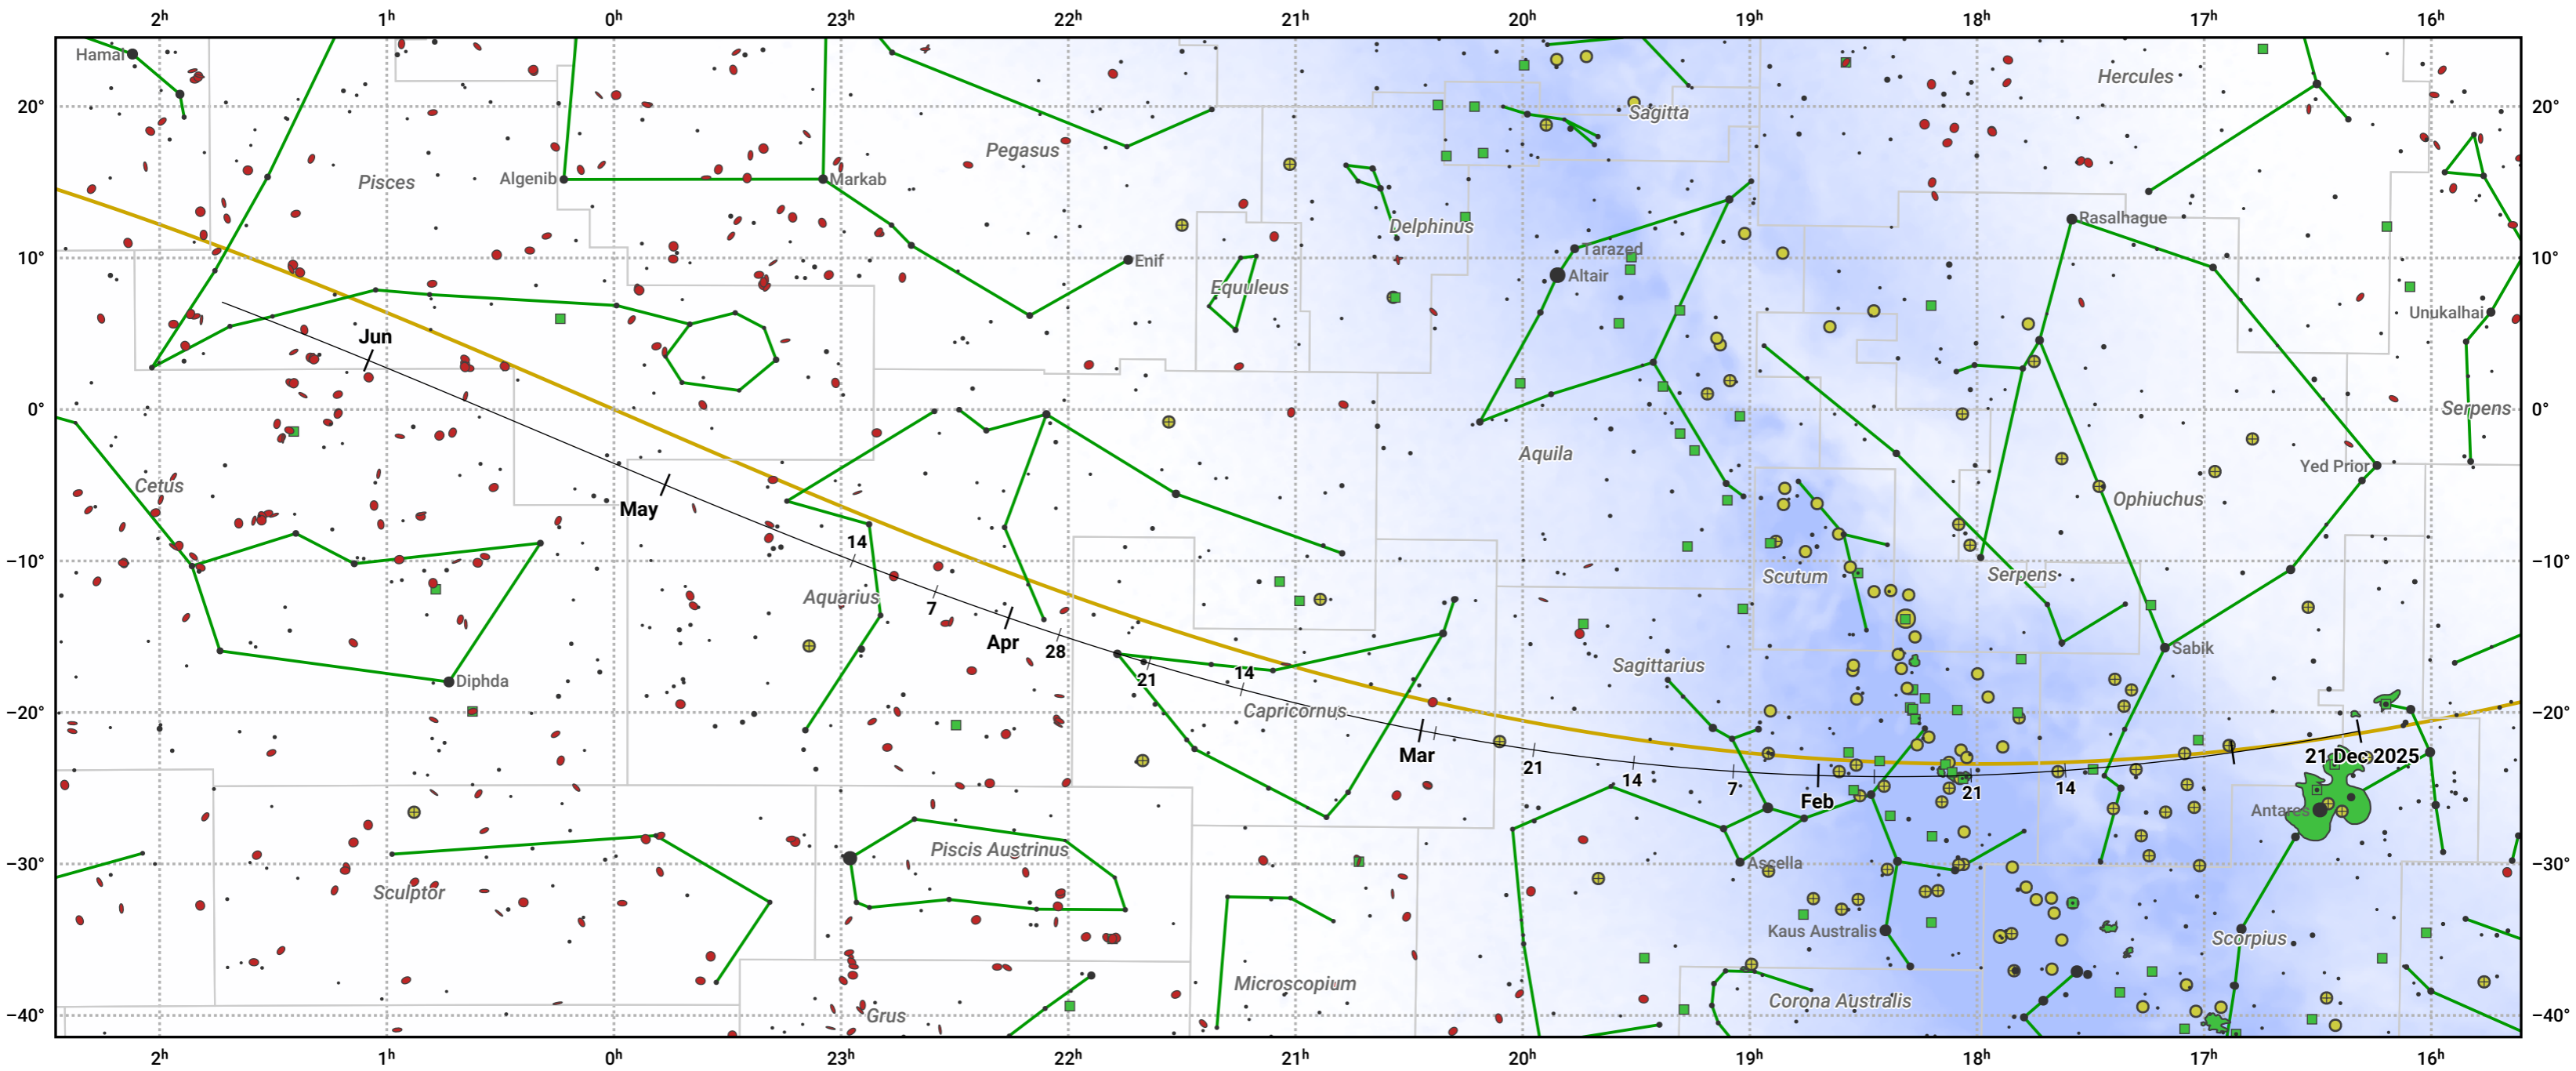

The path of 88P/Howell starting on 21 Dec 2025

© Dominic Ford 2011–2024. Date markers placed at midnight UTC. Downloaded from <https://in-the-sky.org>

Magnitude scale: ● 6.0 ● 5.0 ● 4.0 ● 3.0 ● 2.0 ● 1.0 ● 0.0

— Ecliptic Plane

● Galaxy ■ Bright nebula ● Open cluster ⊕ Globular cluster

Date	Mag
2026 Jan 1	11.0
2026 Jan 22	10.3
2026 Mar 1	9.5
2026 Mar 19	9.3
2026 May 1	9.7
2026 May 27	10.3