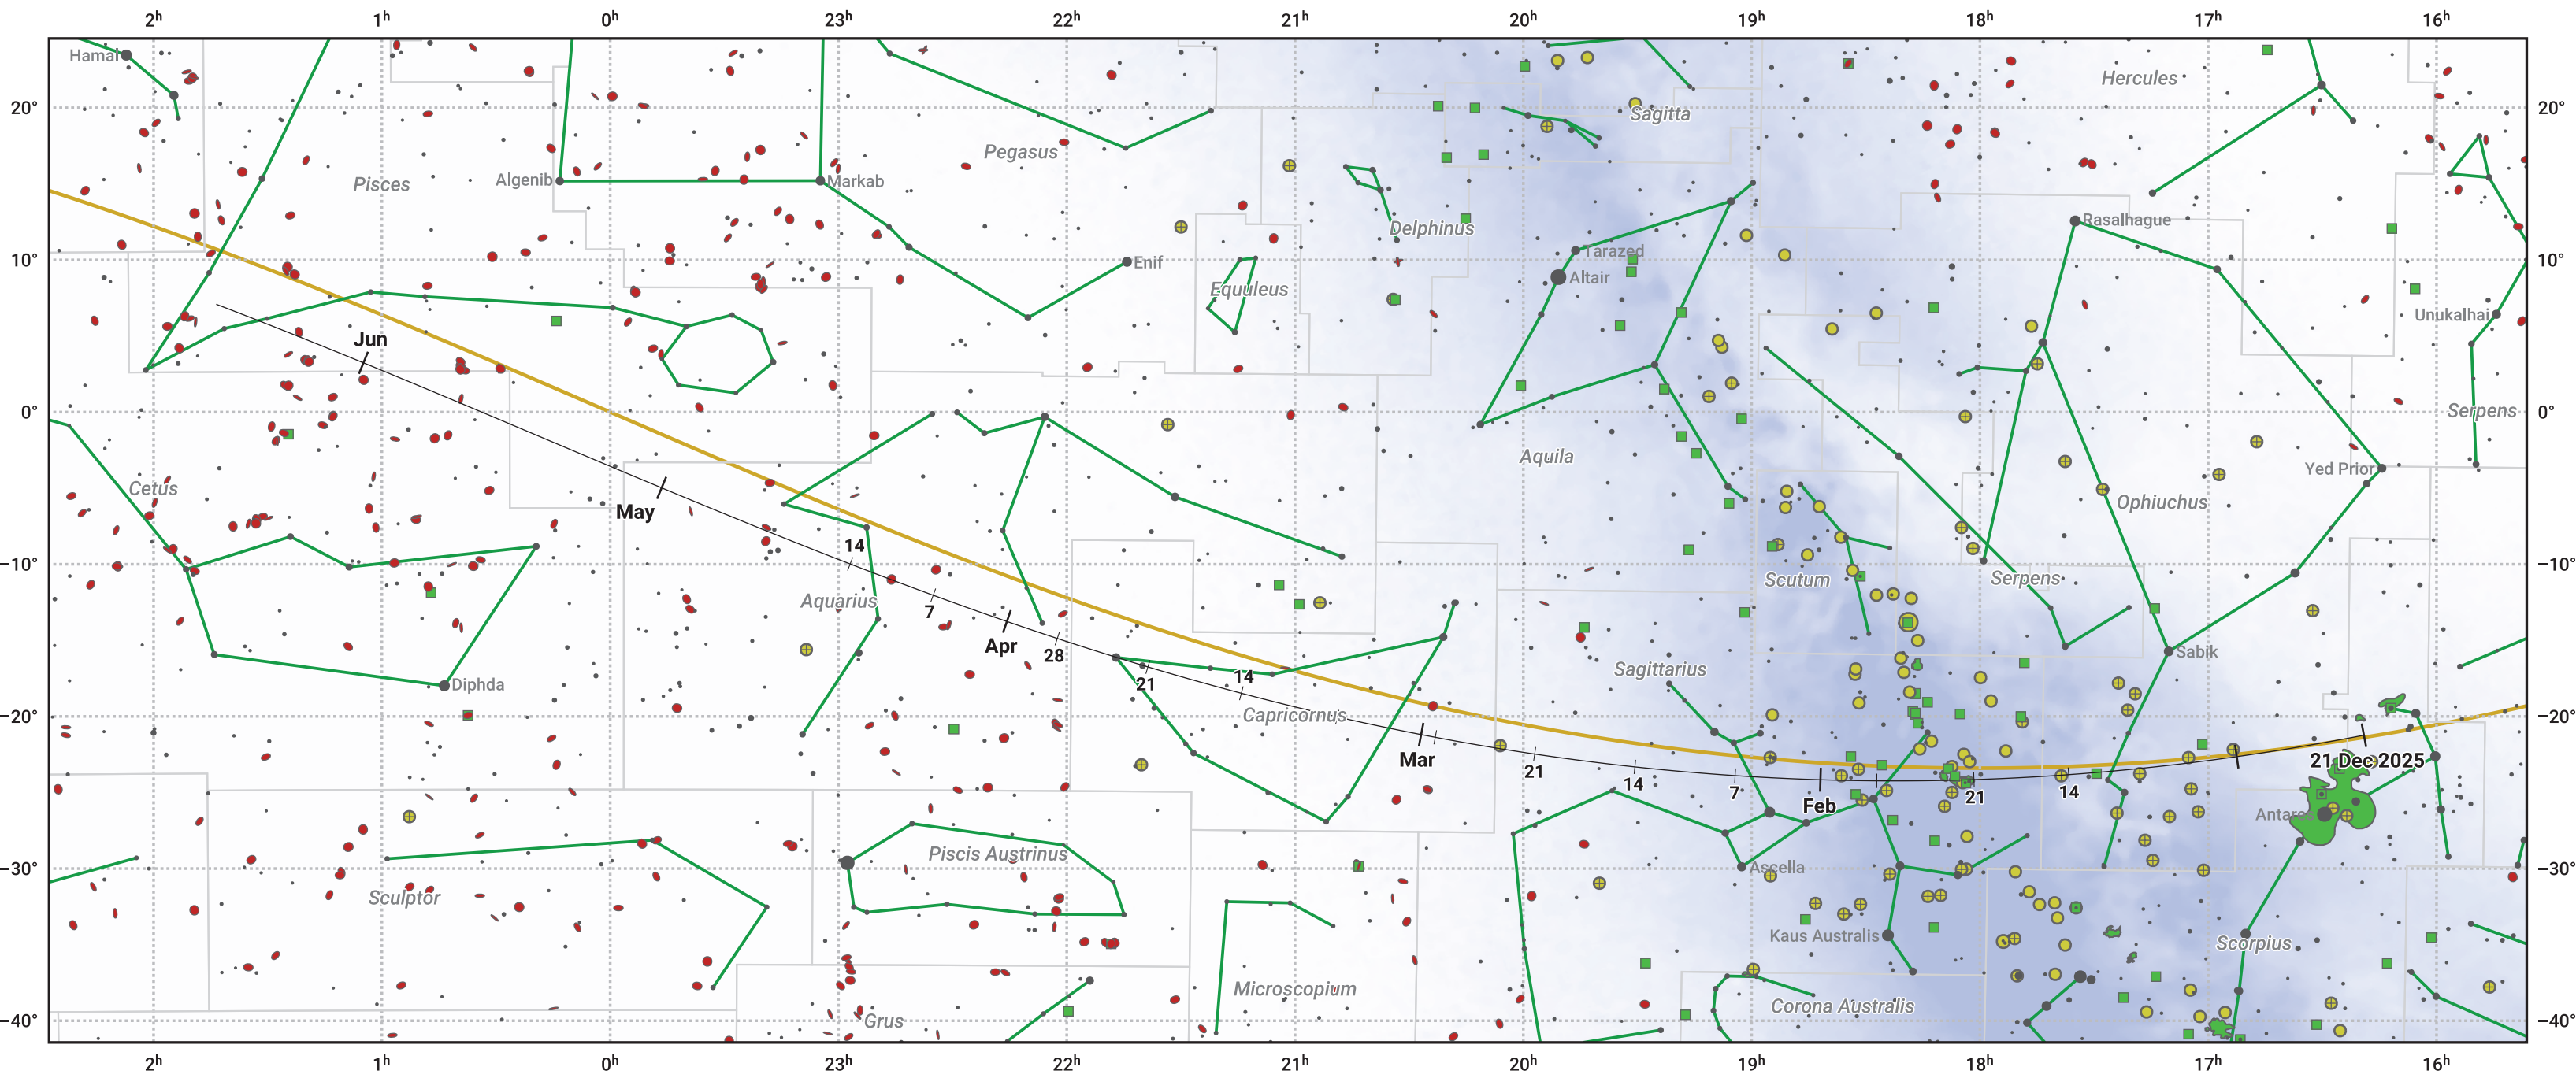

# The path of 88P/Howell starting on 21 Dec 2025

© Dominic Ford 2011–2024. Date markers placed at midnight UTC. Downloaded from <https://in-the-sky.org>

Magnitude scale: ● 6.0 ● 5.0 ● 4.0 ● 3.0 ● 2.0 ● 1.0 ● 0.0

— Ecliptic Plane

● Galaxy    ■ Bright nebula    ● Open cluster    ⊕ Globular cluster

Date	Mag
2026 Jan 1	11.0
2026 Jan 22	10.3
2026 Mar 1	9.5
2026 Mar 19	9.3
2026 May 1	9.7
2026 May 27	10.3