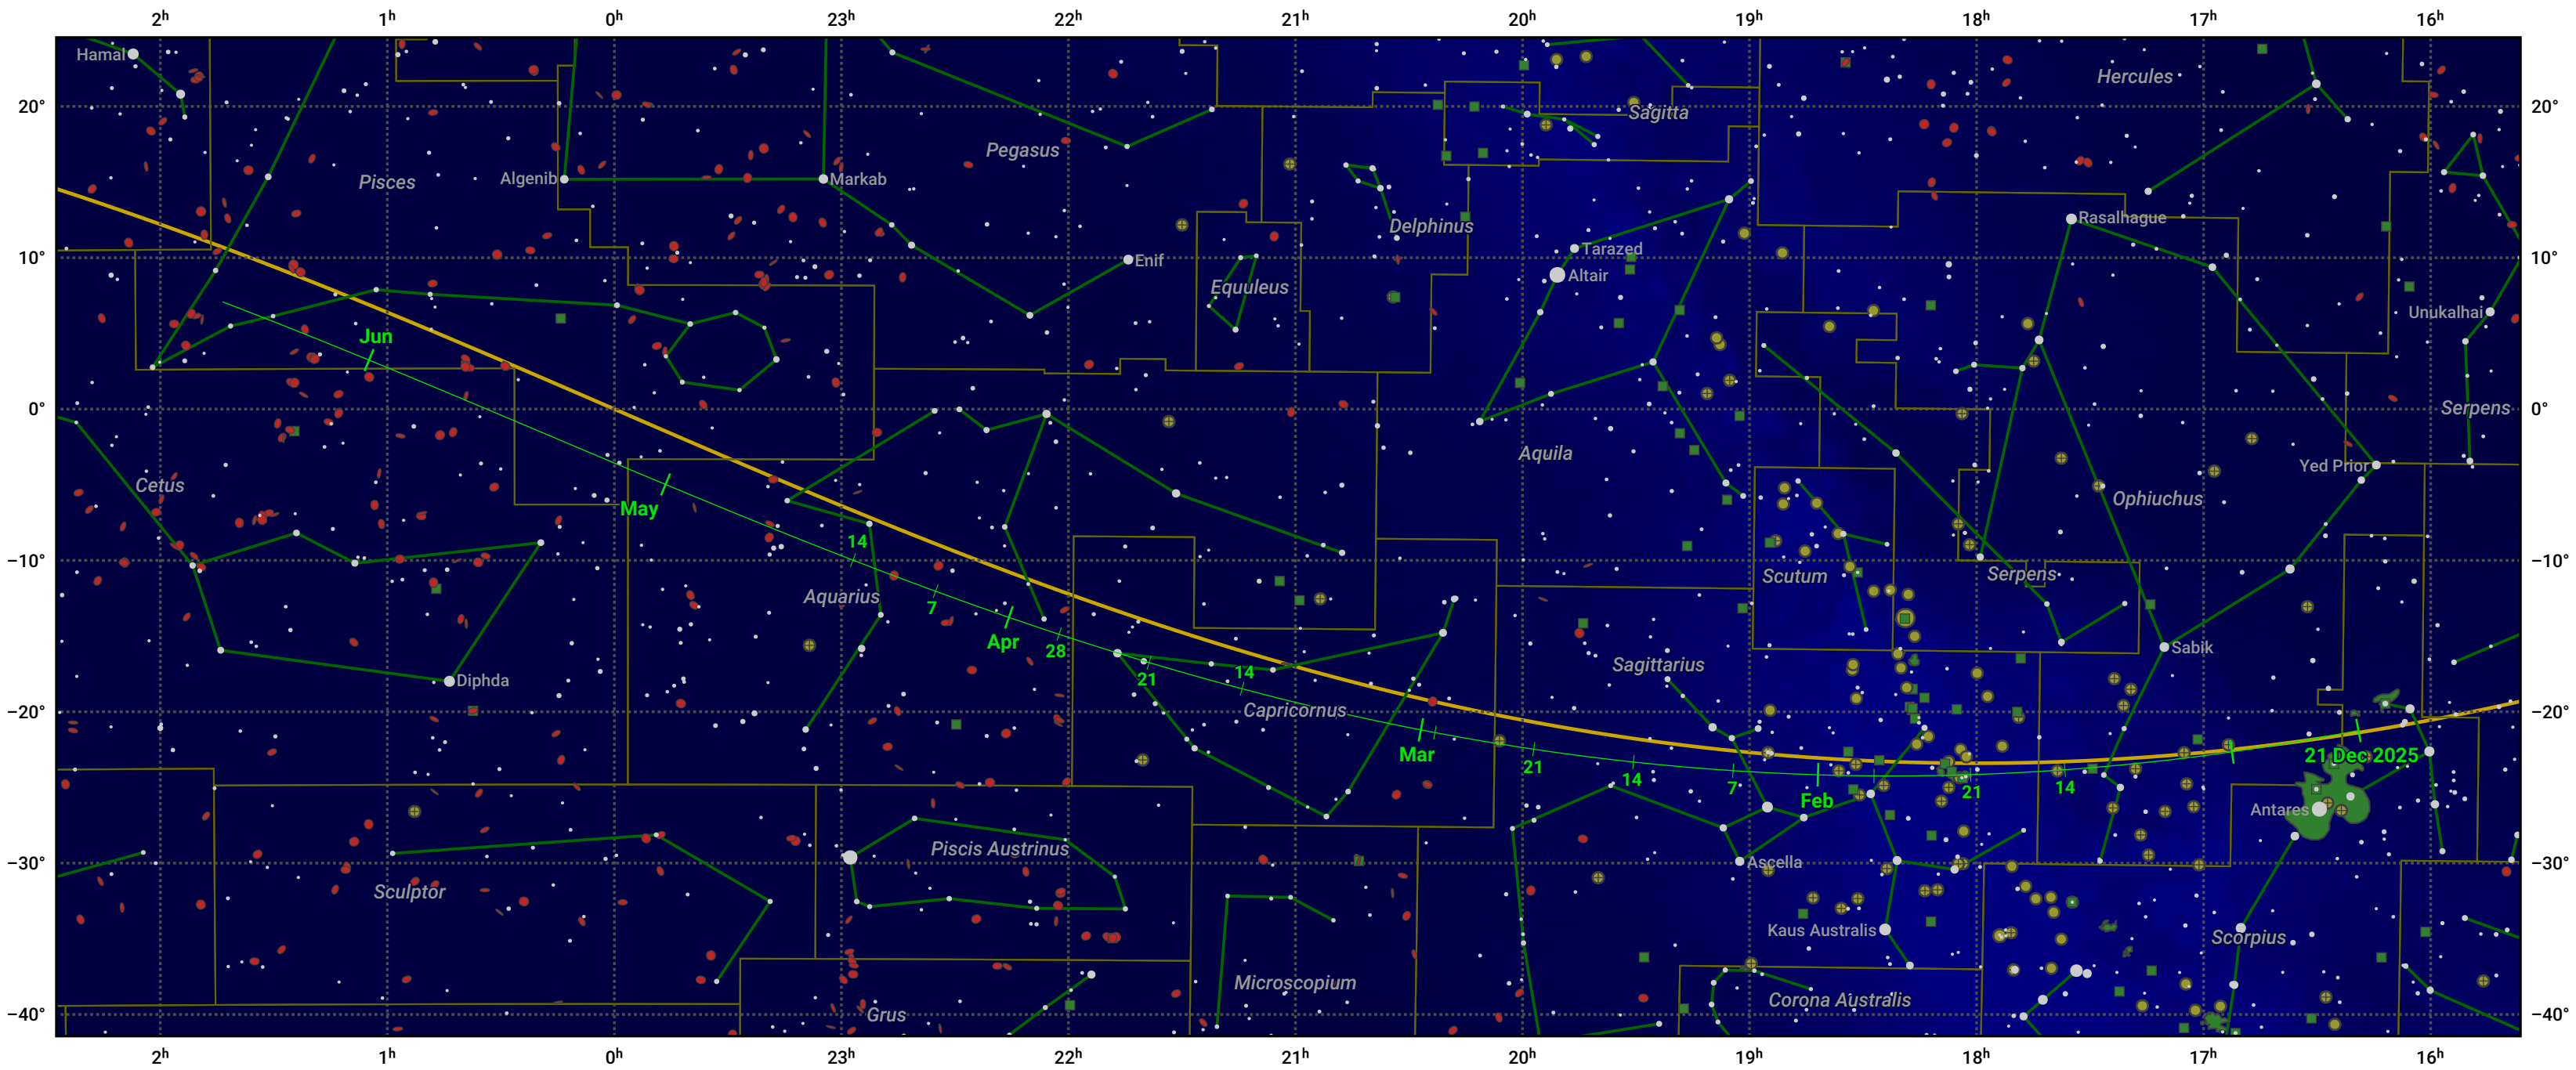

The path of 88P/Howell starting on 21 Dec 2025

© Dominic Ford 2011–2024. Date markers placed at midnight UTC. Downloaded from <https://in-the-sky.org>

Magnitude scale: -6.0 -5.0 -4.0 -3.0 -2.0 -1.0 0.0

Ecliptic Plane

Galaxy Bright nebula Open cluster Globular cluster

Date	Mag
2026 Jan 1	11.0
2026 Jan 22	10.3
2026 Mar 1	9.5
2026 Mar 19	9.3
2026 May 1	9.7
2026 May 27	10.3