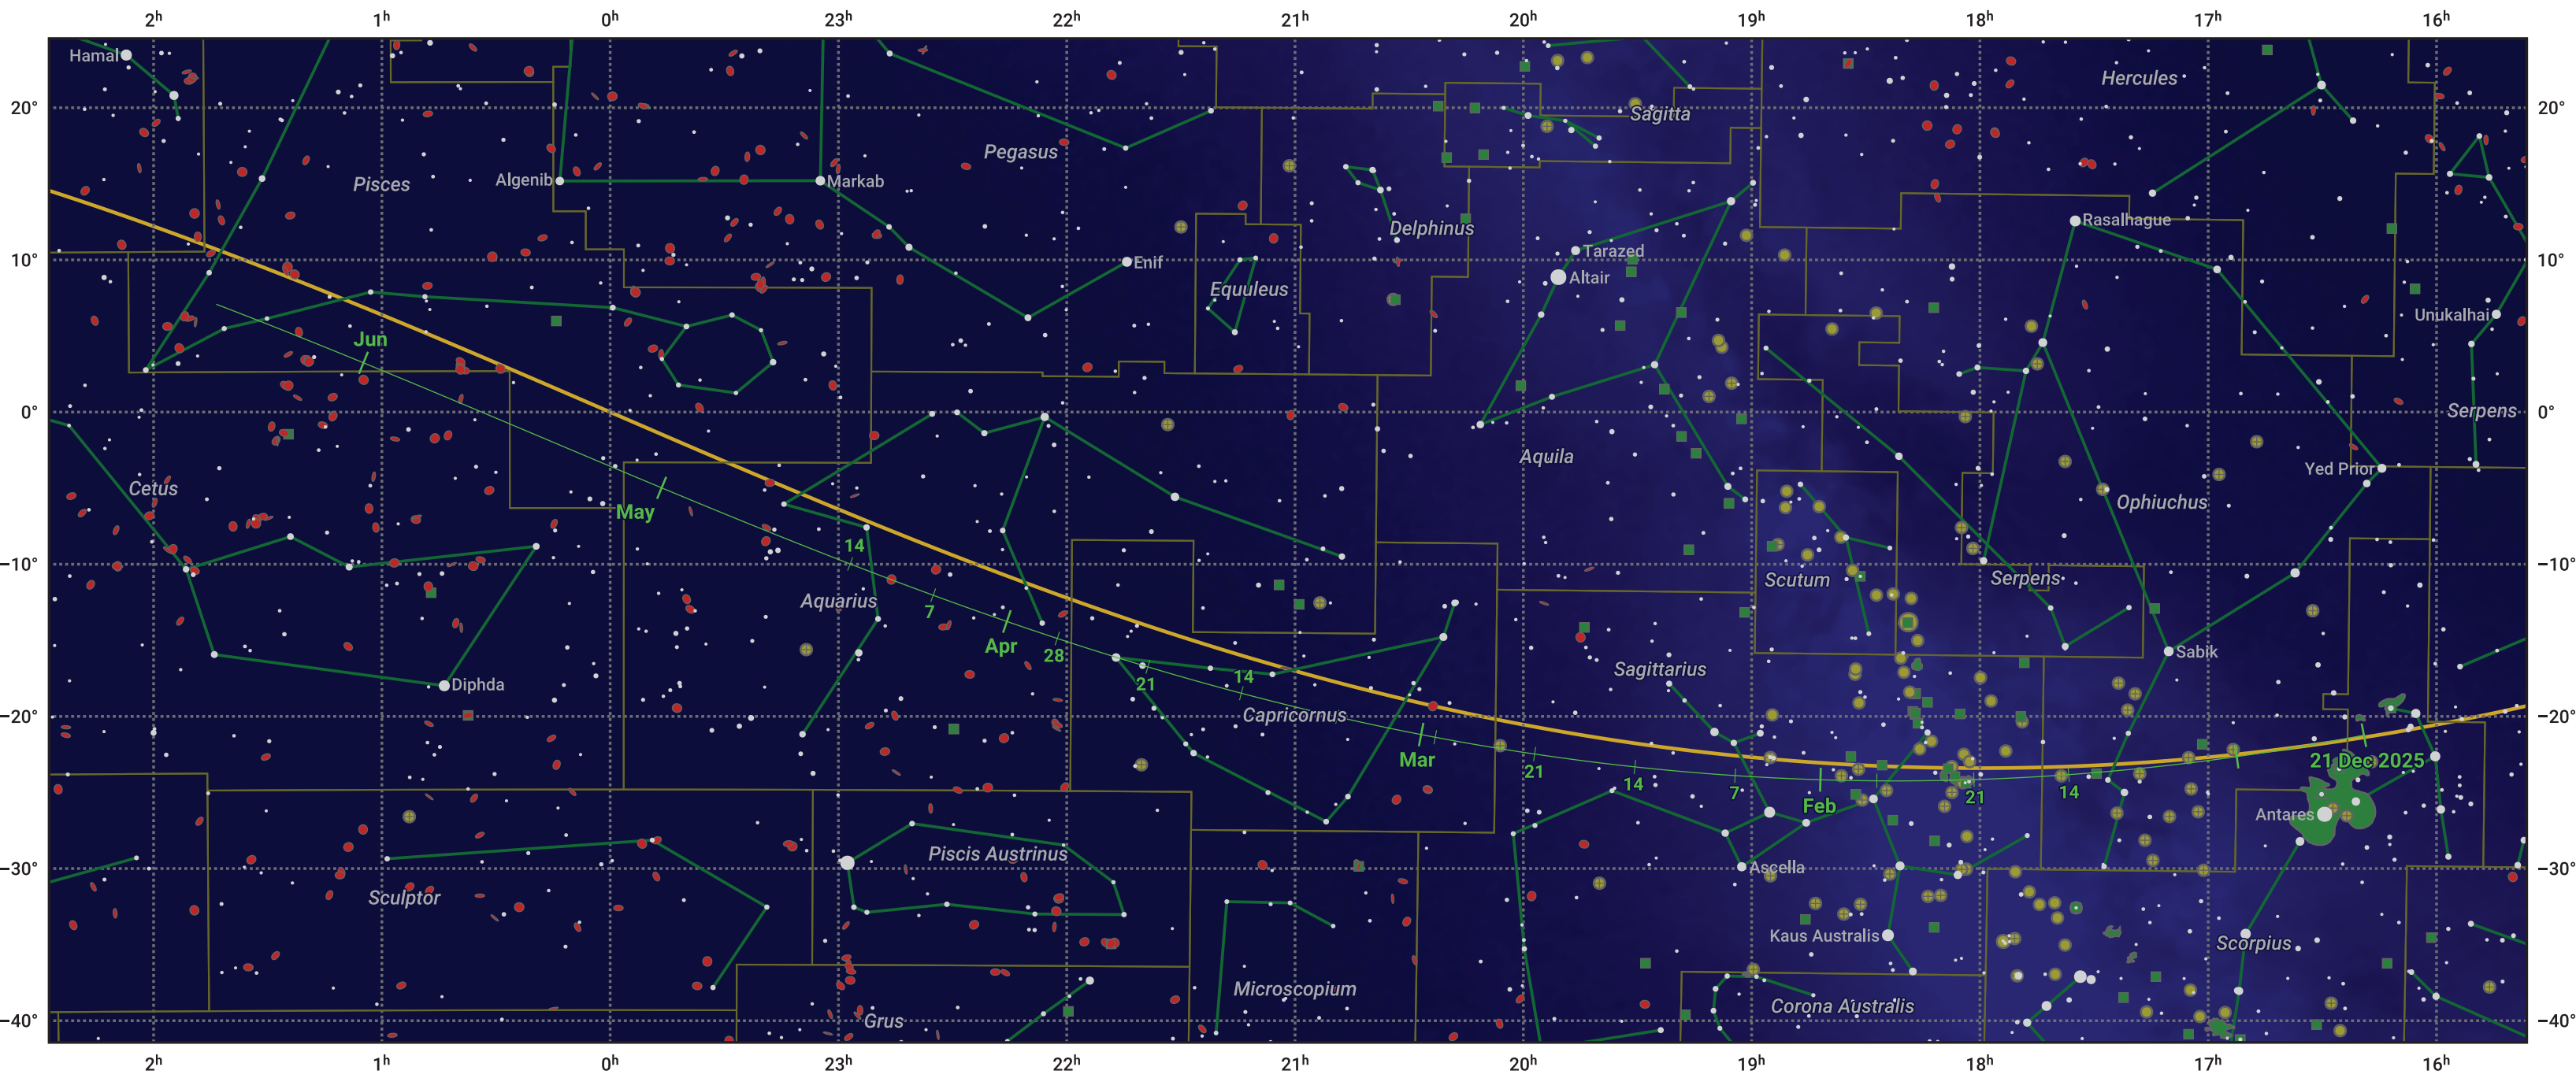

The path of 88P/Howell starting on 21 Dec 2025

© Dominic Ford 2011–2024. Date markers placed at midnight UTC. Downloaded from <https://in-the-sky.org>

Magnitude scale: 6.0 5.0 4.0 3.0 2.0 1.0 0.0

Ecliptic Plane

Galaxy
 Bright nebula
 Open cluster
 Globular cluster

Date	Mag
2026 Jan 1	11.0
2026 Jan 22	10.3
2026 Mar 1	9.5
2026 Mar 19	9.3
2026 May 1	9.7
2026 May 27	10.3