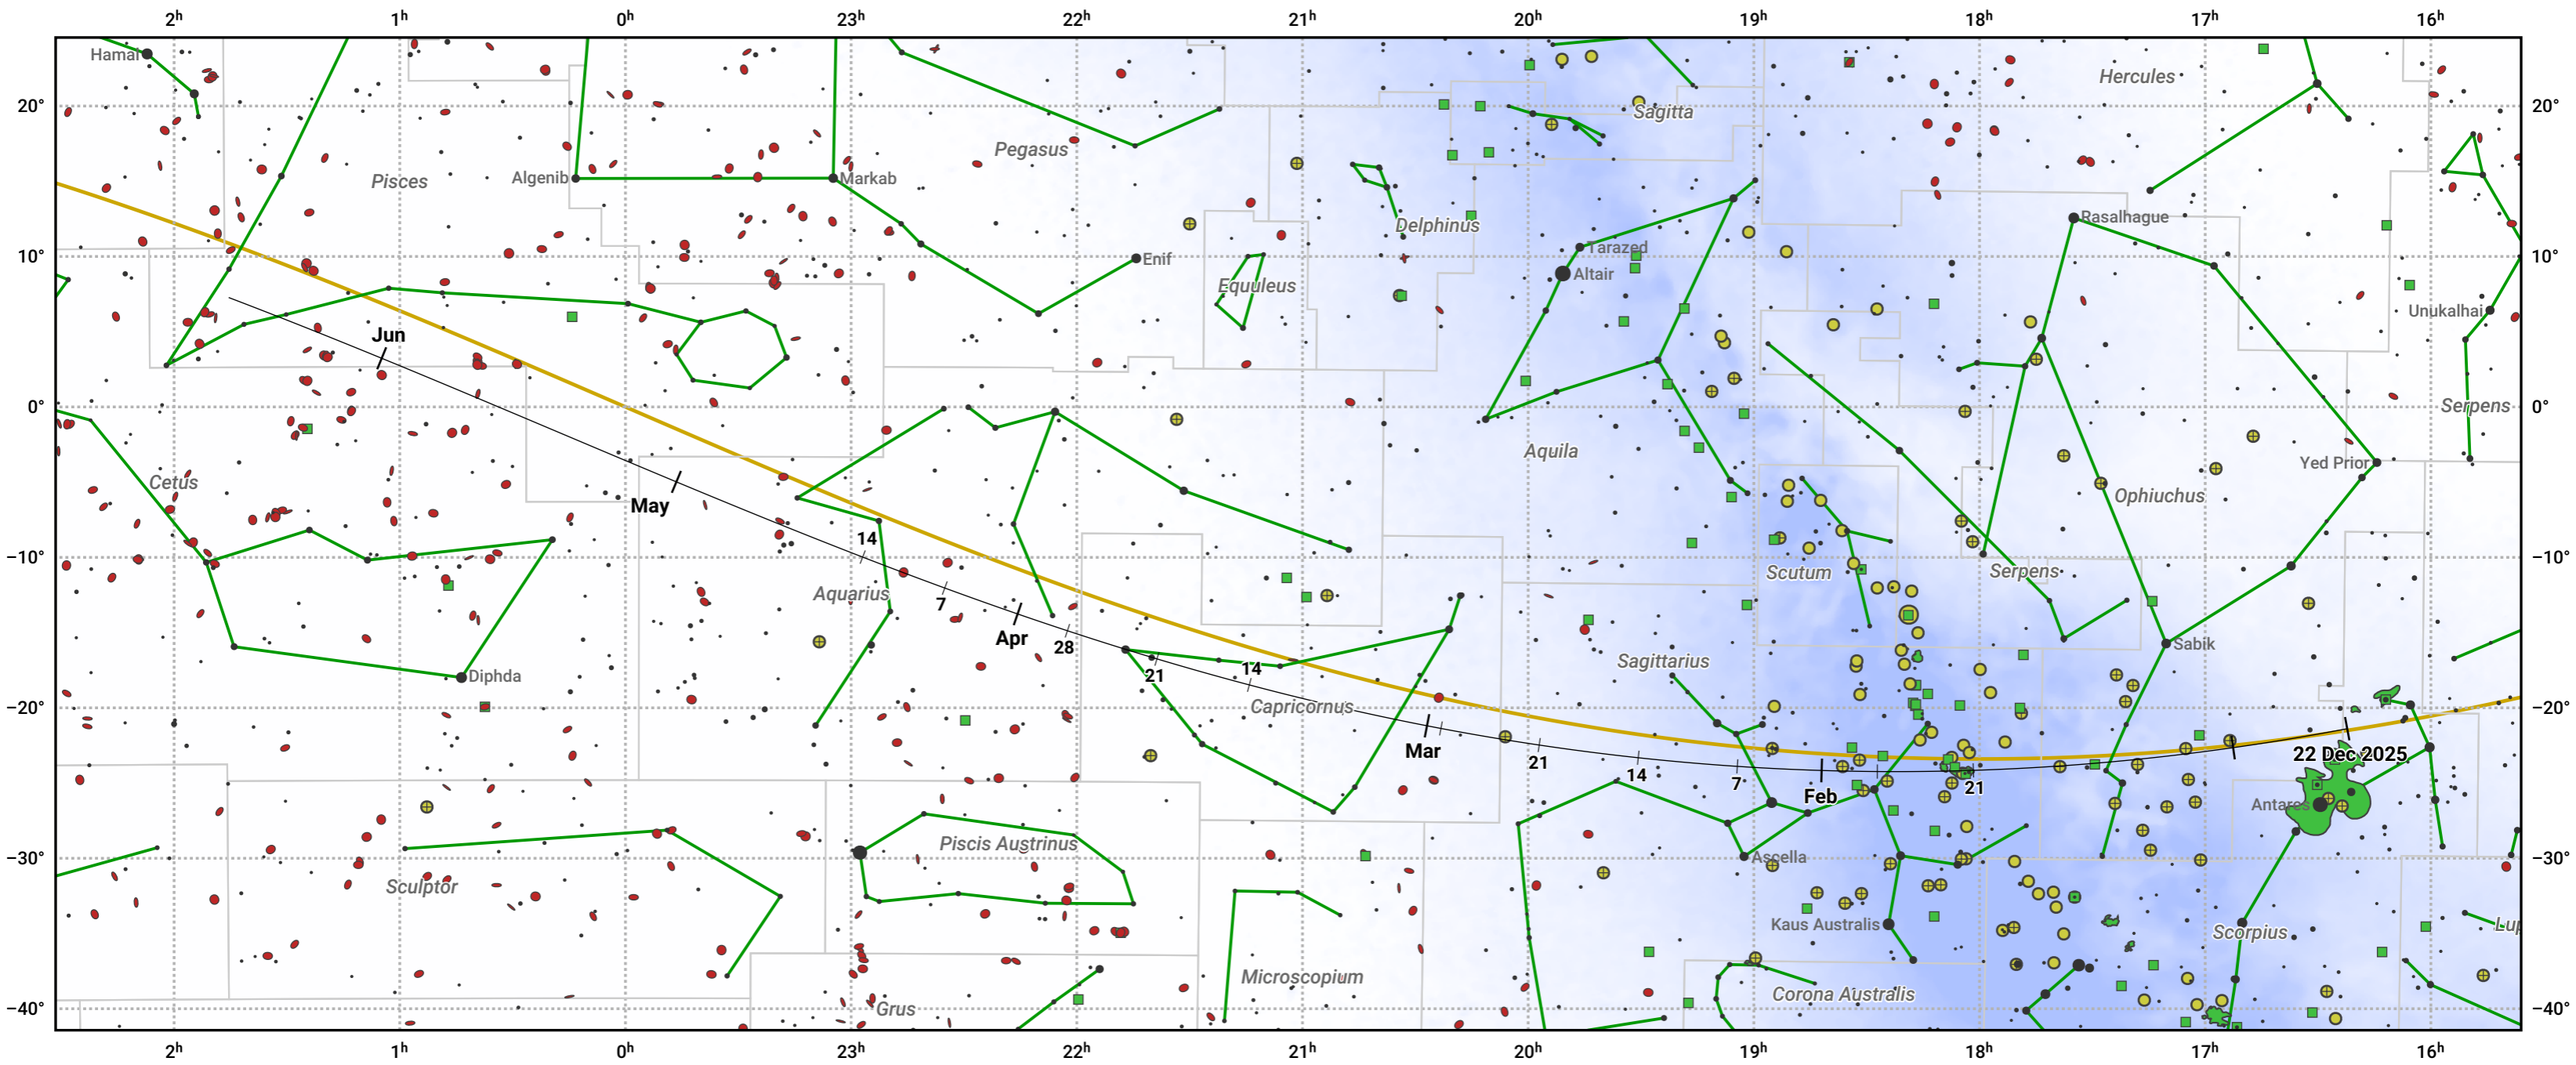

The path of 88P/Howell starting on 22 Dec 2025

© Dominic Ford 2011–2024. Date markers placed at midnight UTC. Downloaded from <https://in-the-sky.org>

Magnitude scale: ● 6.0 ● 5.0 ● 4.0 ● 3.0 ● 2.0 ● 1.0 ● 0.0

— Ecliptic Plane

◌ Galaxy
 ◻ Bright nebula
 ◉ Open cluster
 ⊕ Globular cluster

Date	Mag
2026 Jan 1	11.0
2026 Jan 22	10.3
2026 Mar 1	9.5
2026 Mar 20	9.3
2026 May 1	9.7
2026 May 27	10.3