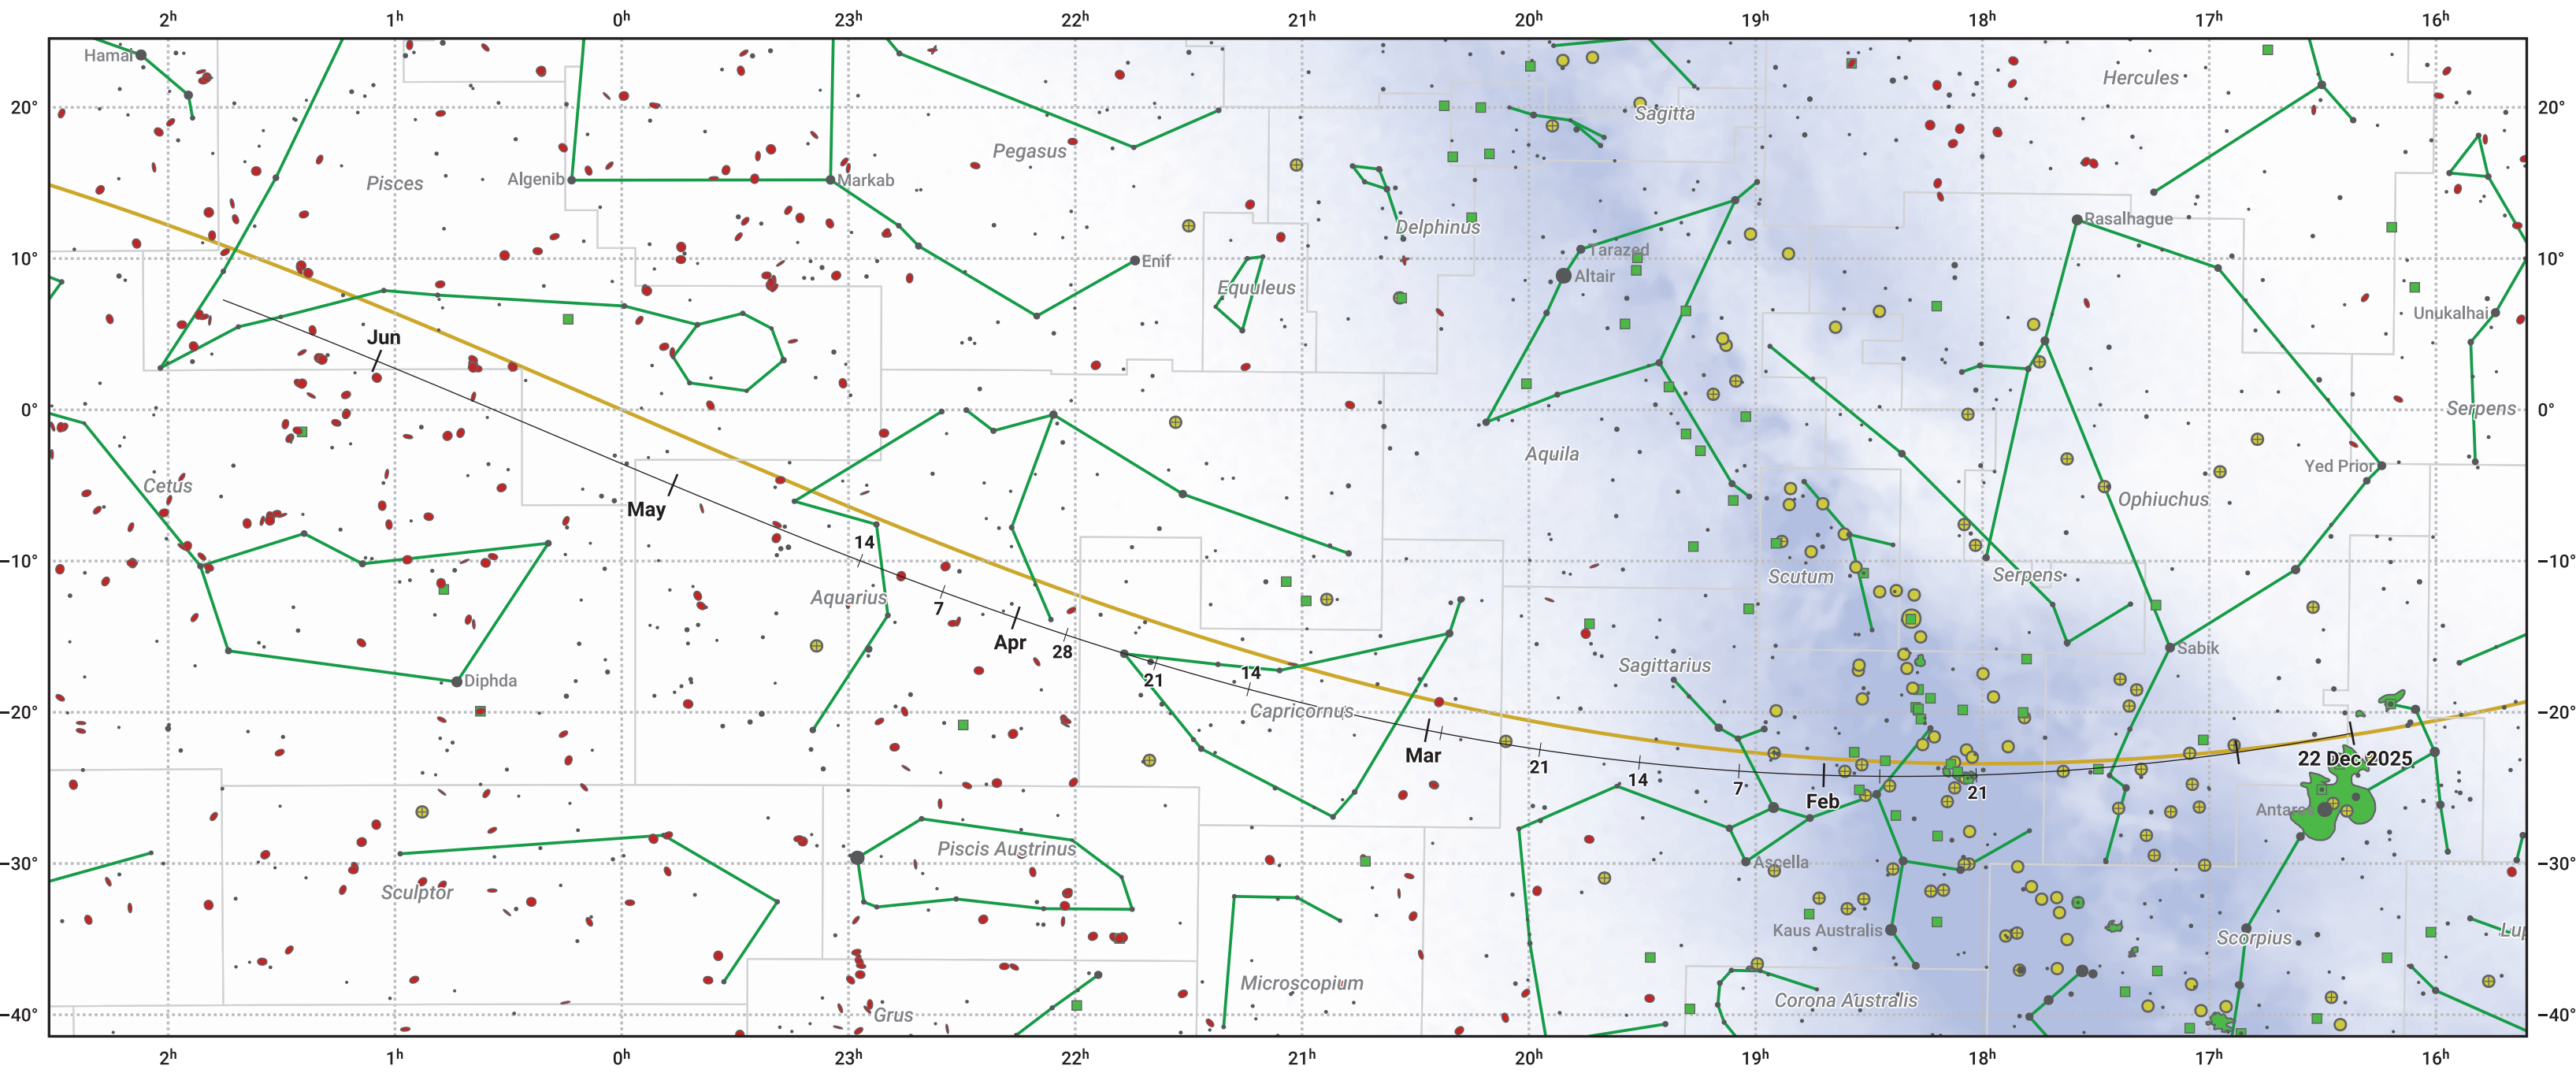

The path of 88P/Howell starting on 22 Dec 2025

© Dominic Ford 2011–2024. Date markers placed at midnight UTC. Downloaded from <https://in-the-sky.org>

Magnitude scale: -6.0 -5.0 -4.0 -3.0 -2.0 -1.0 0.0

Ecliptic Plane

Galaxy Bright nebula Open cluster Globular cluster

| Date | Mag |
|-------------|------|
| 2026 Jan 1 | 11.0 |
| 2026 Jan 22 | 10.3 |
| 2026 Mar 1 | 9.5 |
| 2026 Mar 20 | 9.3 |
| 2026 May 1 | 9.7 |
| 2026 May 27 | 10.3 |