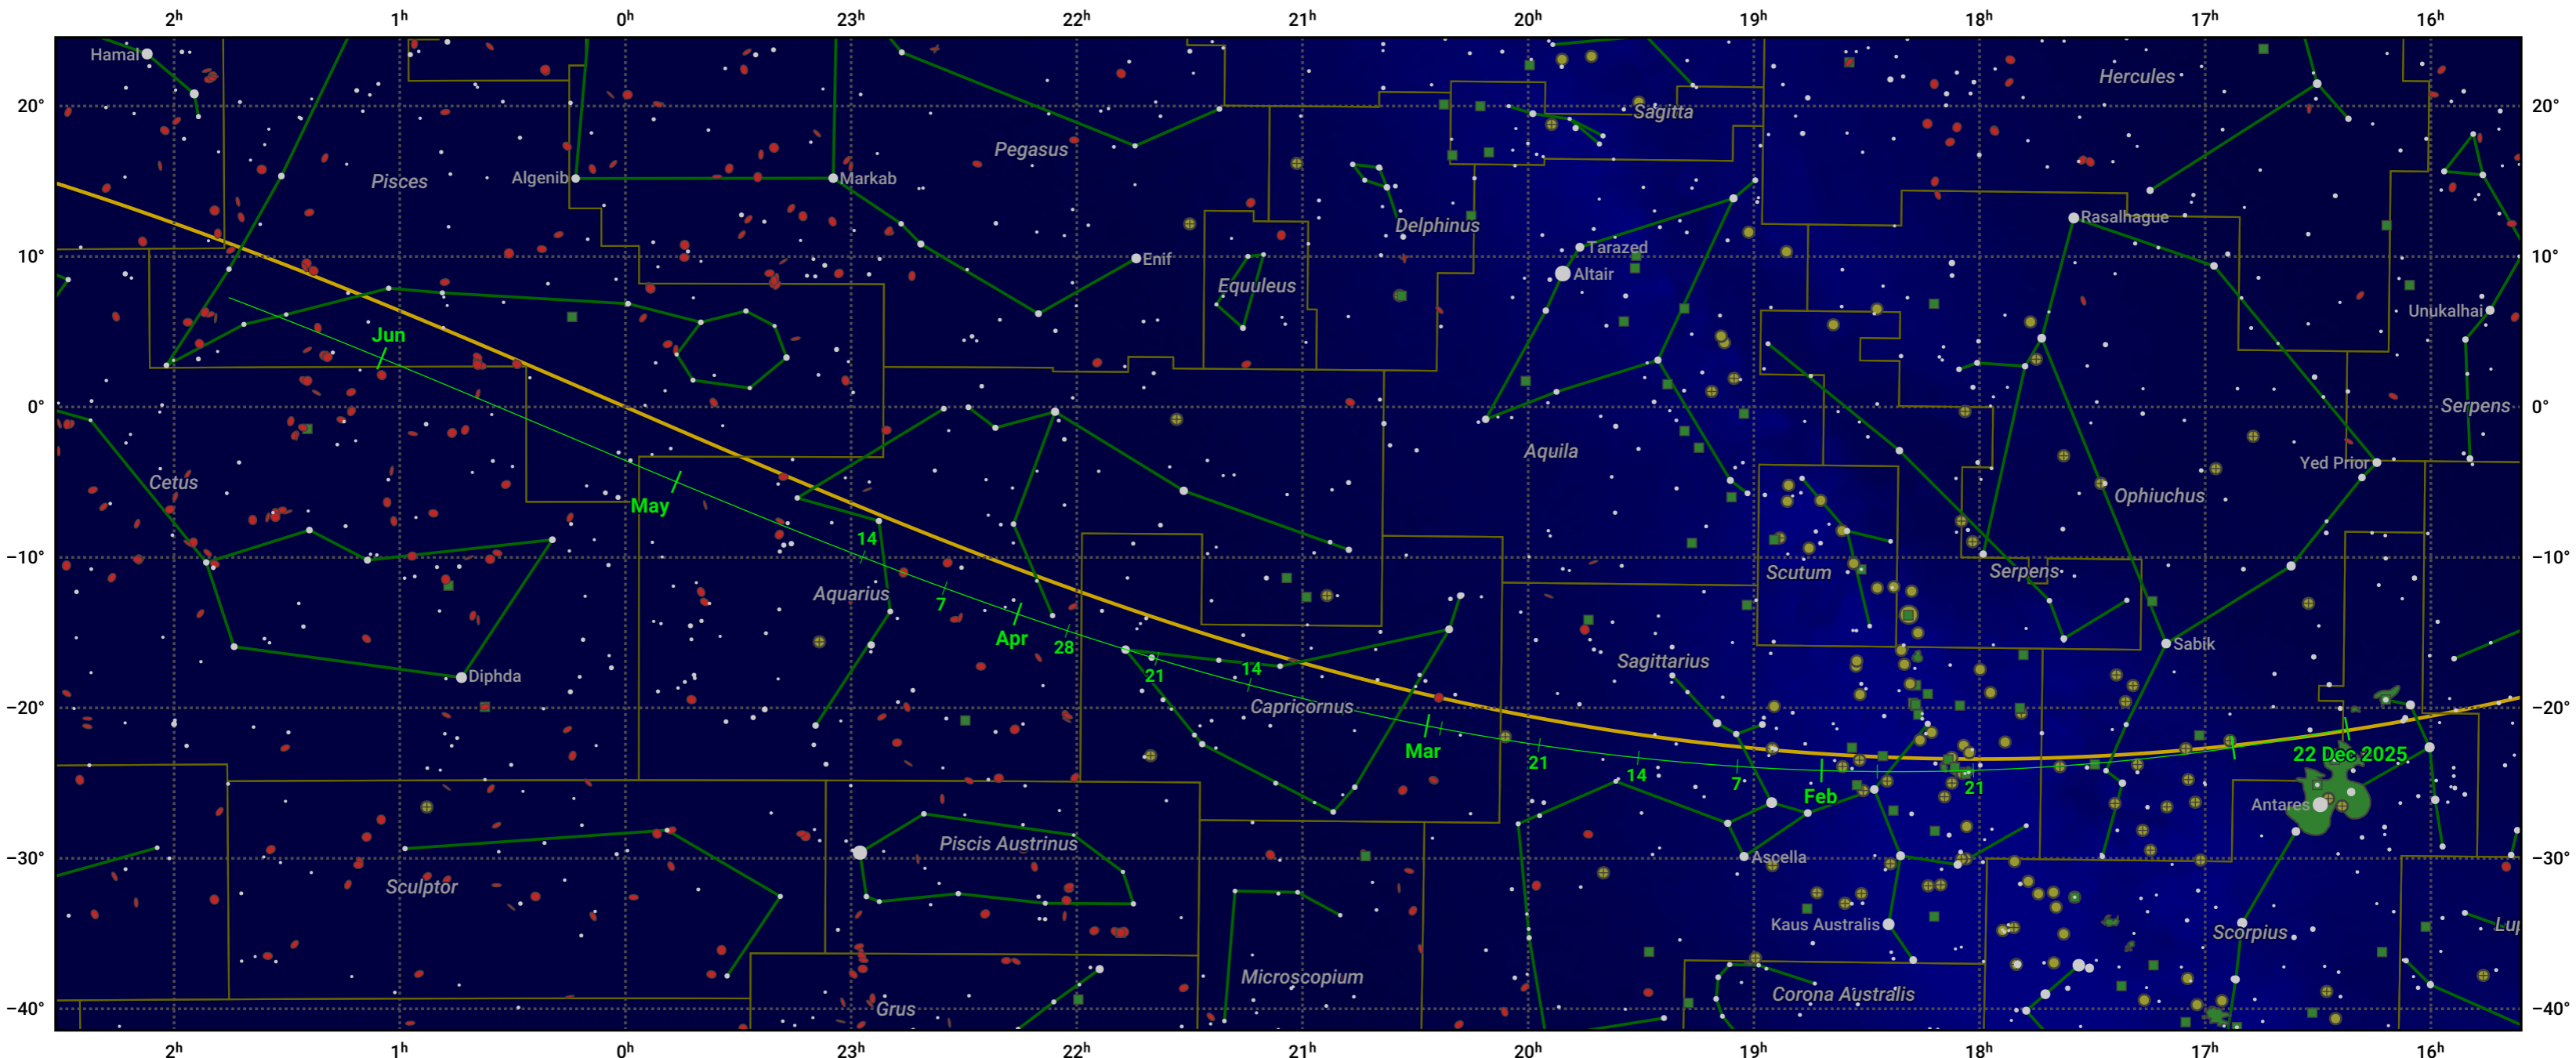

The path of 88P/Howell starting on 22 Dec 2025

© Dominic Ford 2011–2024. Date markers placed at midnight UTC. Downloaded from <https://in-the-sky.org>

Magnitude scale: 6.0 5.0 4.0 3.0 2.0 1.0 0.0

Ecliptic Plane

- Galaxy
- Bright nebula
- Open cluster
- Globular cluster

Date	Mag
2026 Jan 1	11.0
2026 Jan 22	10.3
2026 Mar 1	9.5
2026 Mar 20	9.3
2026 May 1	9.7
2026 May 27	10.3