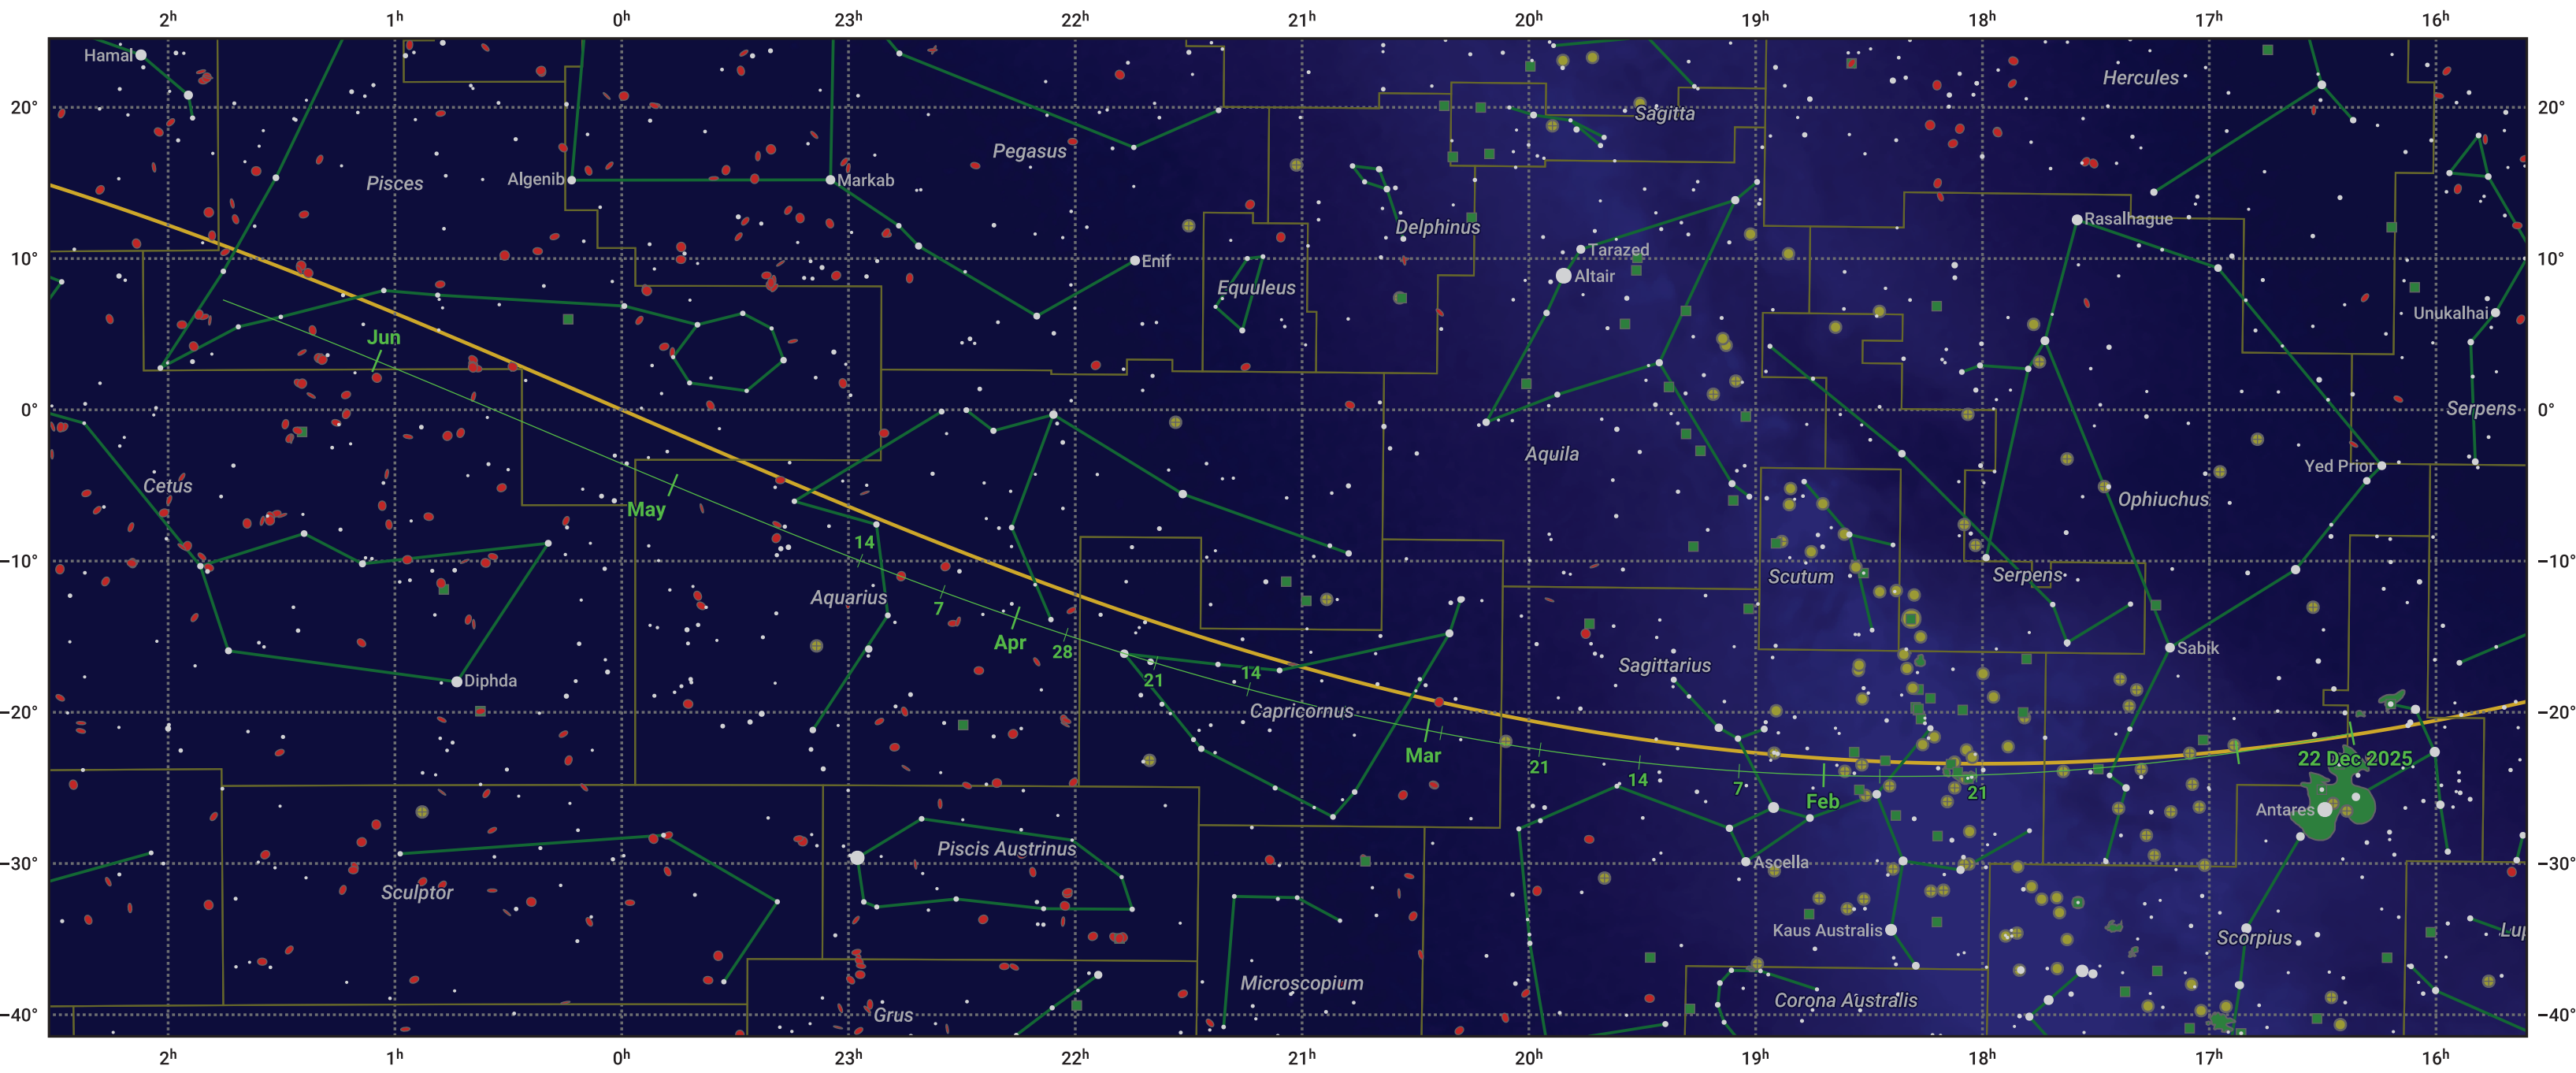

The path of 88P/Howell starting on 22 Dec 2025

© Dominic Ford 2011–2024. Date markers placed at midnight UTC. Downloaded from <https://in-the-sky.org>

Magnitude scale: -6.0 -5.0 -4.0 -3.0 -2.0 -1.0 0.0

Ecliptic Plane

Galaxy Bright nebula Open cluster Globular cluster

Date	Mag
2026 Jan 1	11.0
2026 Jan 22	10.3
2026 Mar 1	9.5
2026 Mar 20	9.3
2026 May 1	9.7
2026 May 27	10.3