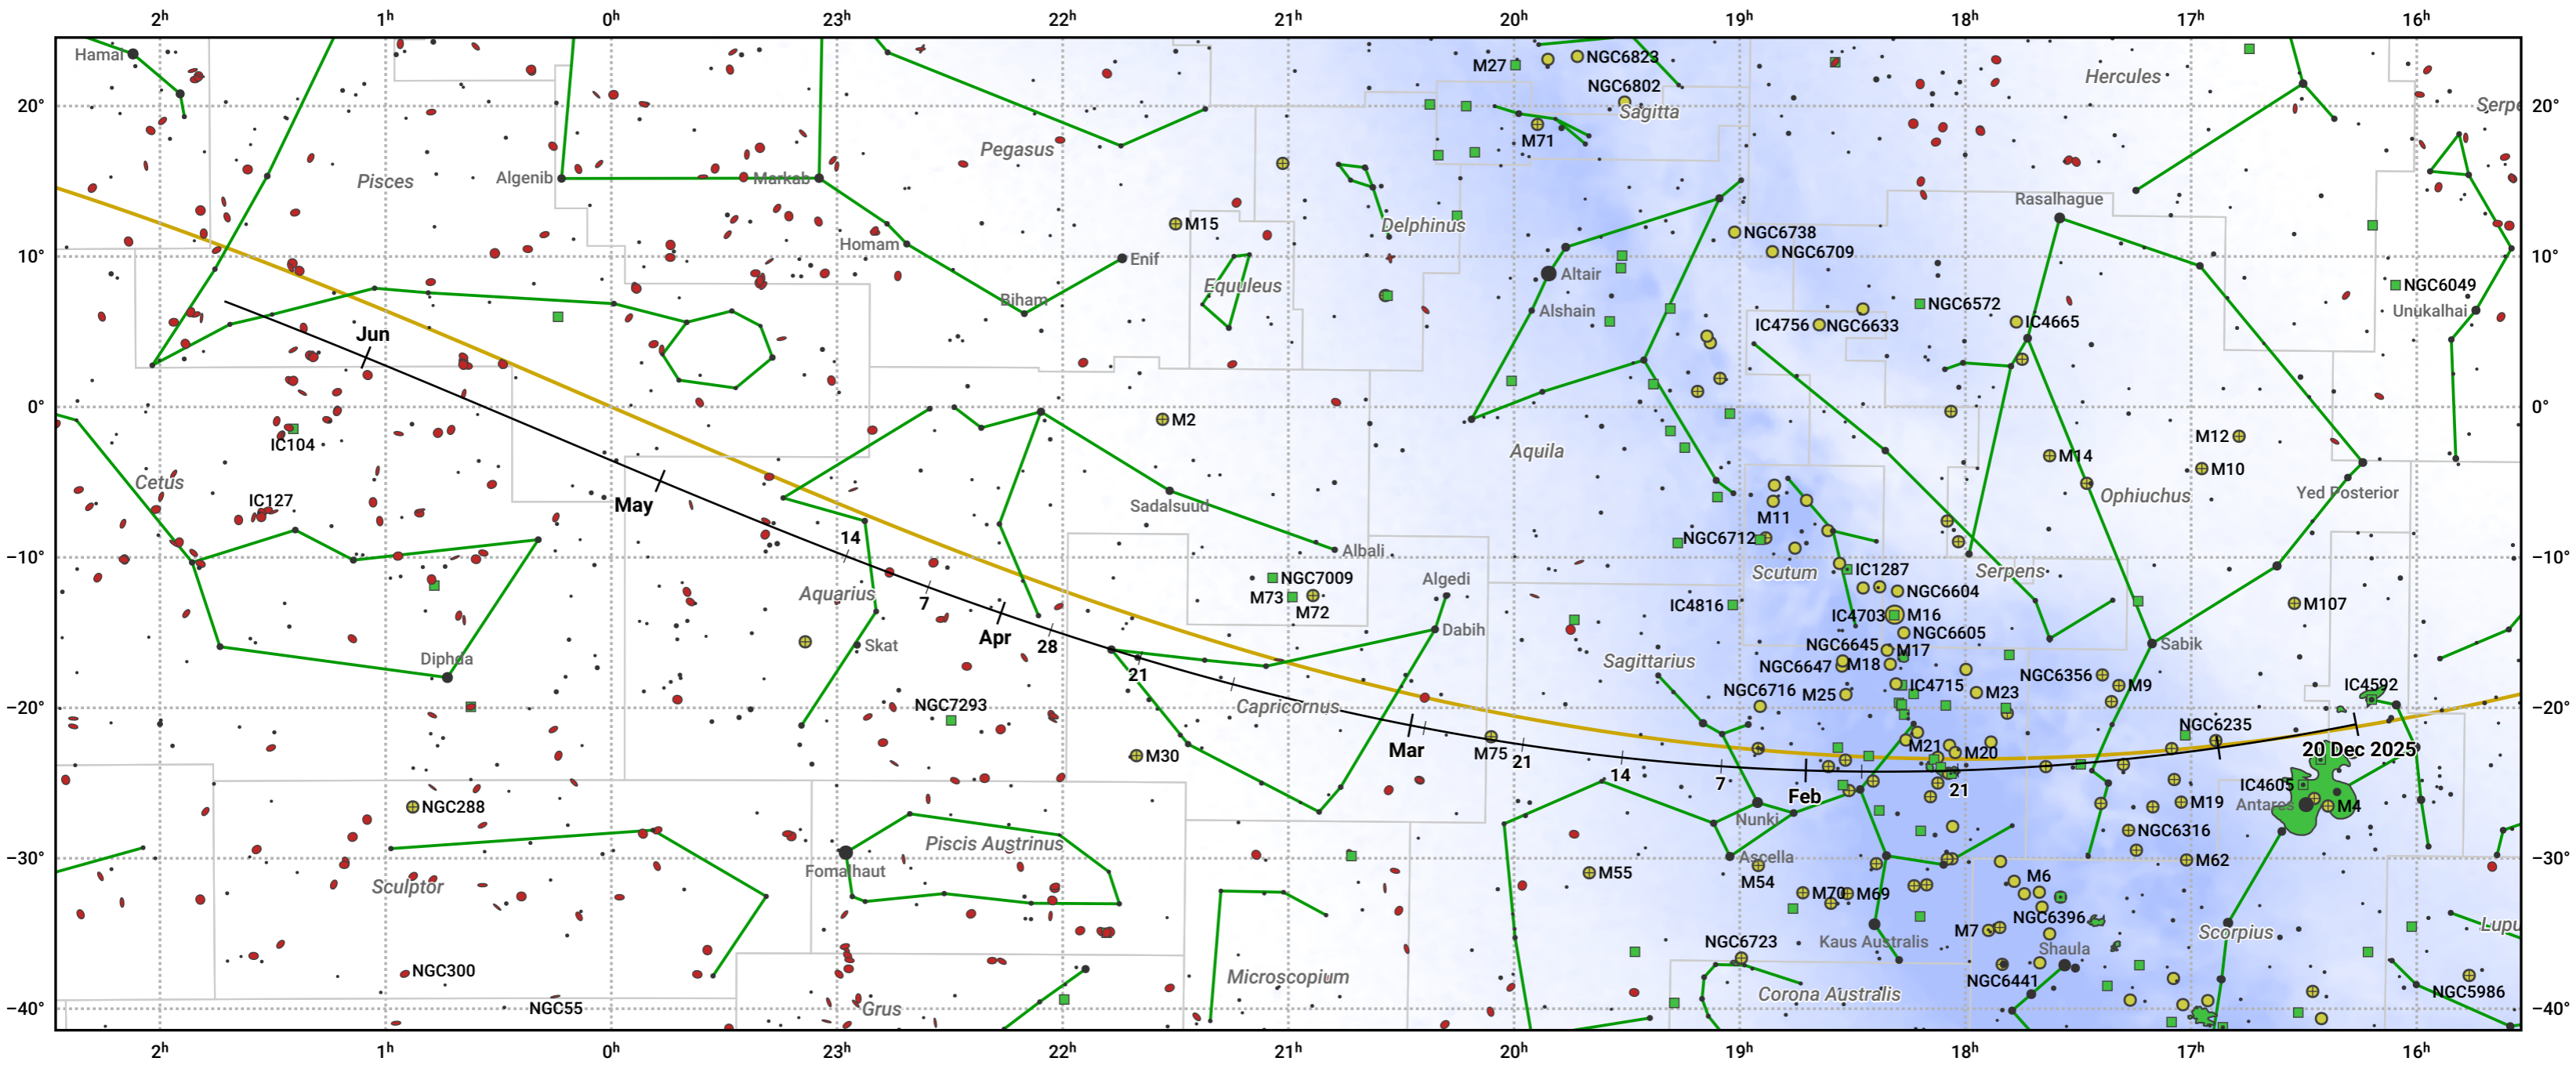

The path of 88P/Howell starting on 20 Dec 2025

© Dominic Ford 2011–2024. Date markers placed at midnight UTC. Downloaded from <https://in-the-sky.org>

Magnitude scale: ● 6.0 ● 5.0 ● 4.0 ● 3.0 ● 2.0 ● 1.0 ● 0.0

— Ecliptic Plane

● Galaxy ■ Bright nebula ● Open cluster ⊕ Globular cluster

Date	Mag
2026 Jan 1	11.0
2026 Jan 20	10.3
2026 Mar 1	9.4
2026 Mar 10	9.3
2026 May 1	9.7
2026 May 28	10.4