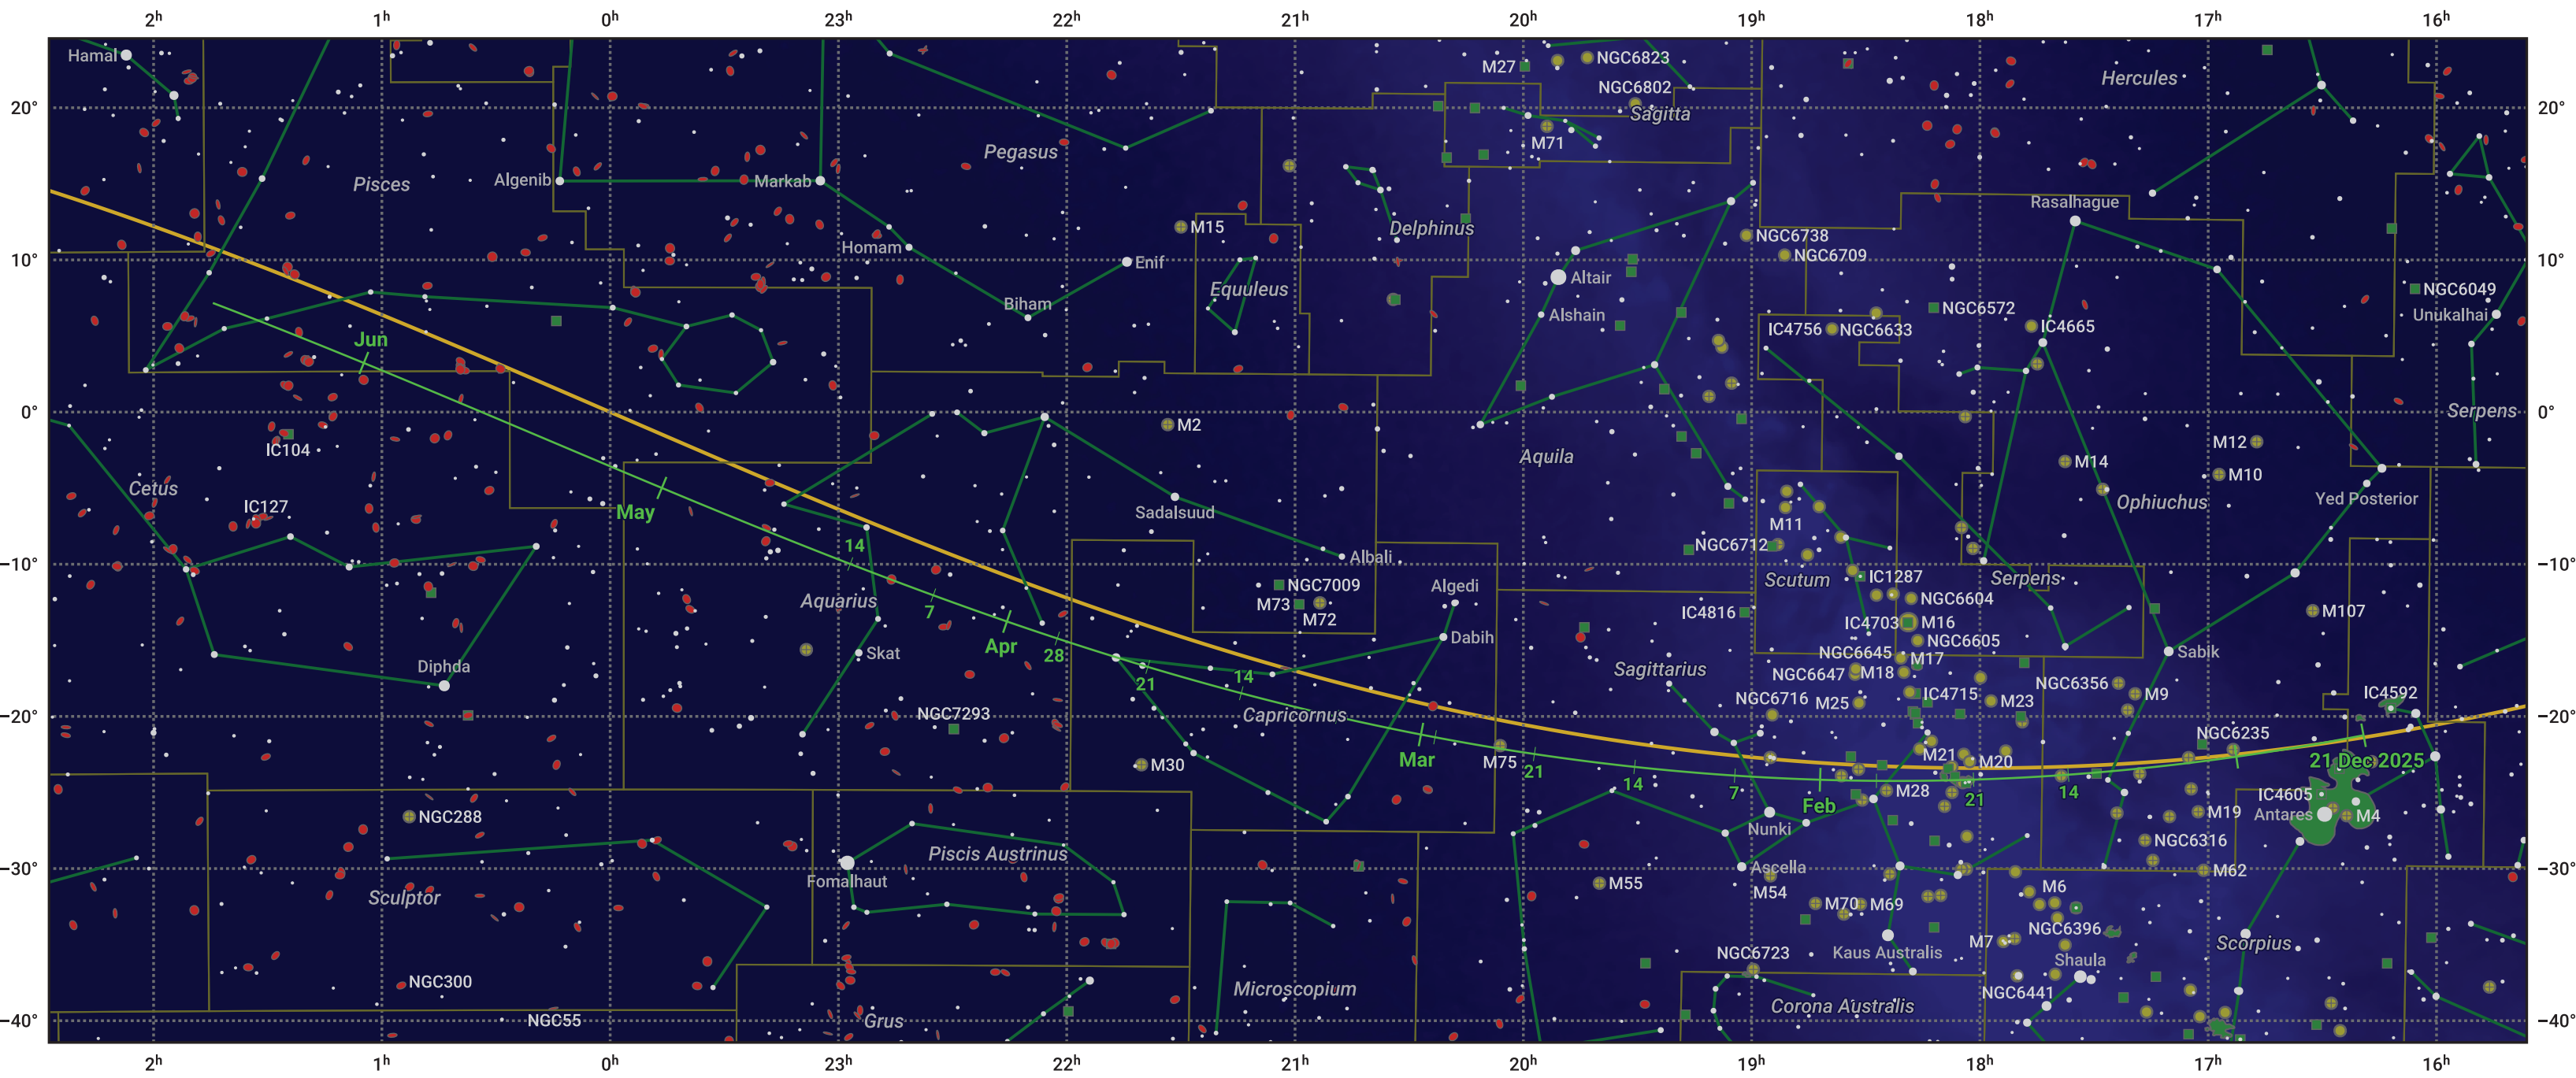

The path of 88P/Howell starting on 21 Dec 2025

© Dominic Ford 2011–2024. Date markers placed at midnight UTC. Downloaded from <https://in-the-sky.org>

Magnitude scale: ● 6.0 ● 5.0 ● 4.0 ● 3.0 ● 2.0 ● 1.0 ● 0.0

— Ecliptic Plane

- ◌ Galaxy
- ◻ Bright nebula
- ◉ Open cluster
- ⊕ Globular cluster

Date	Mag
2026 Jan 1	11.0
2026 Jan 22	10.3
2026 Mar 1	9.5
2026 Mar 22	9.3
2026 May 1	9.7
2026 May 27	10.3