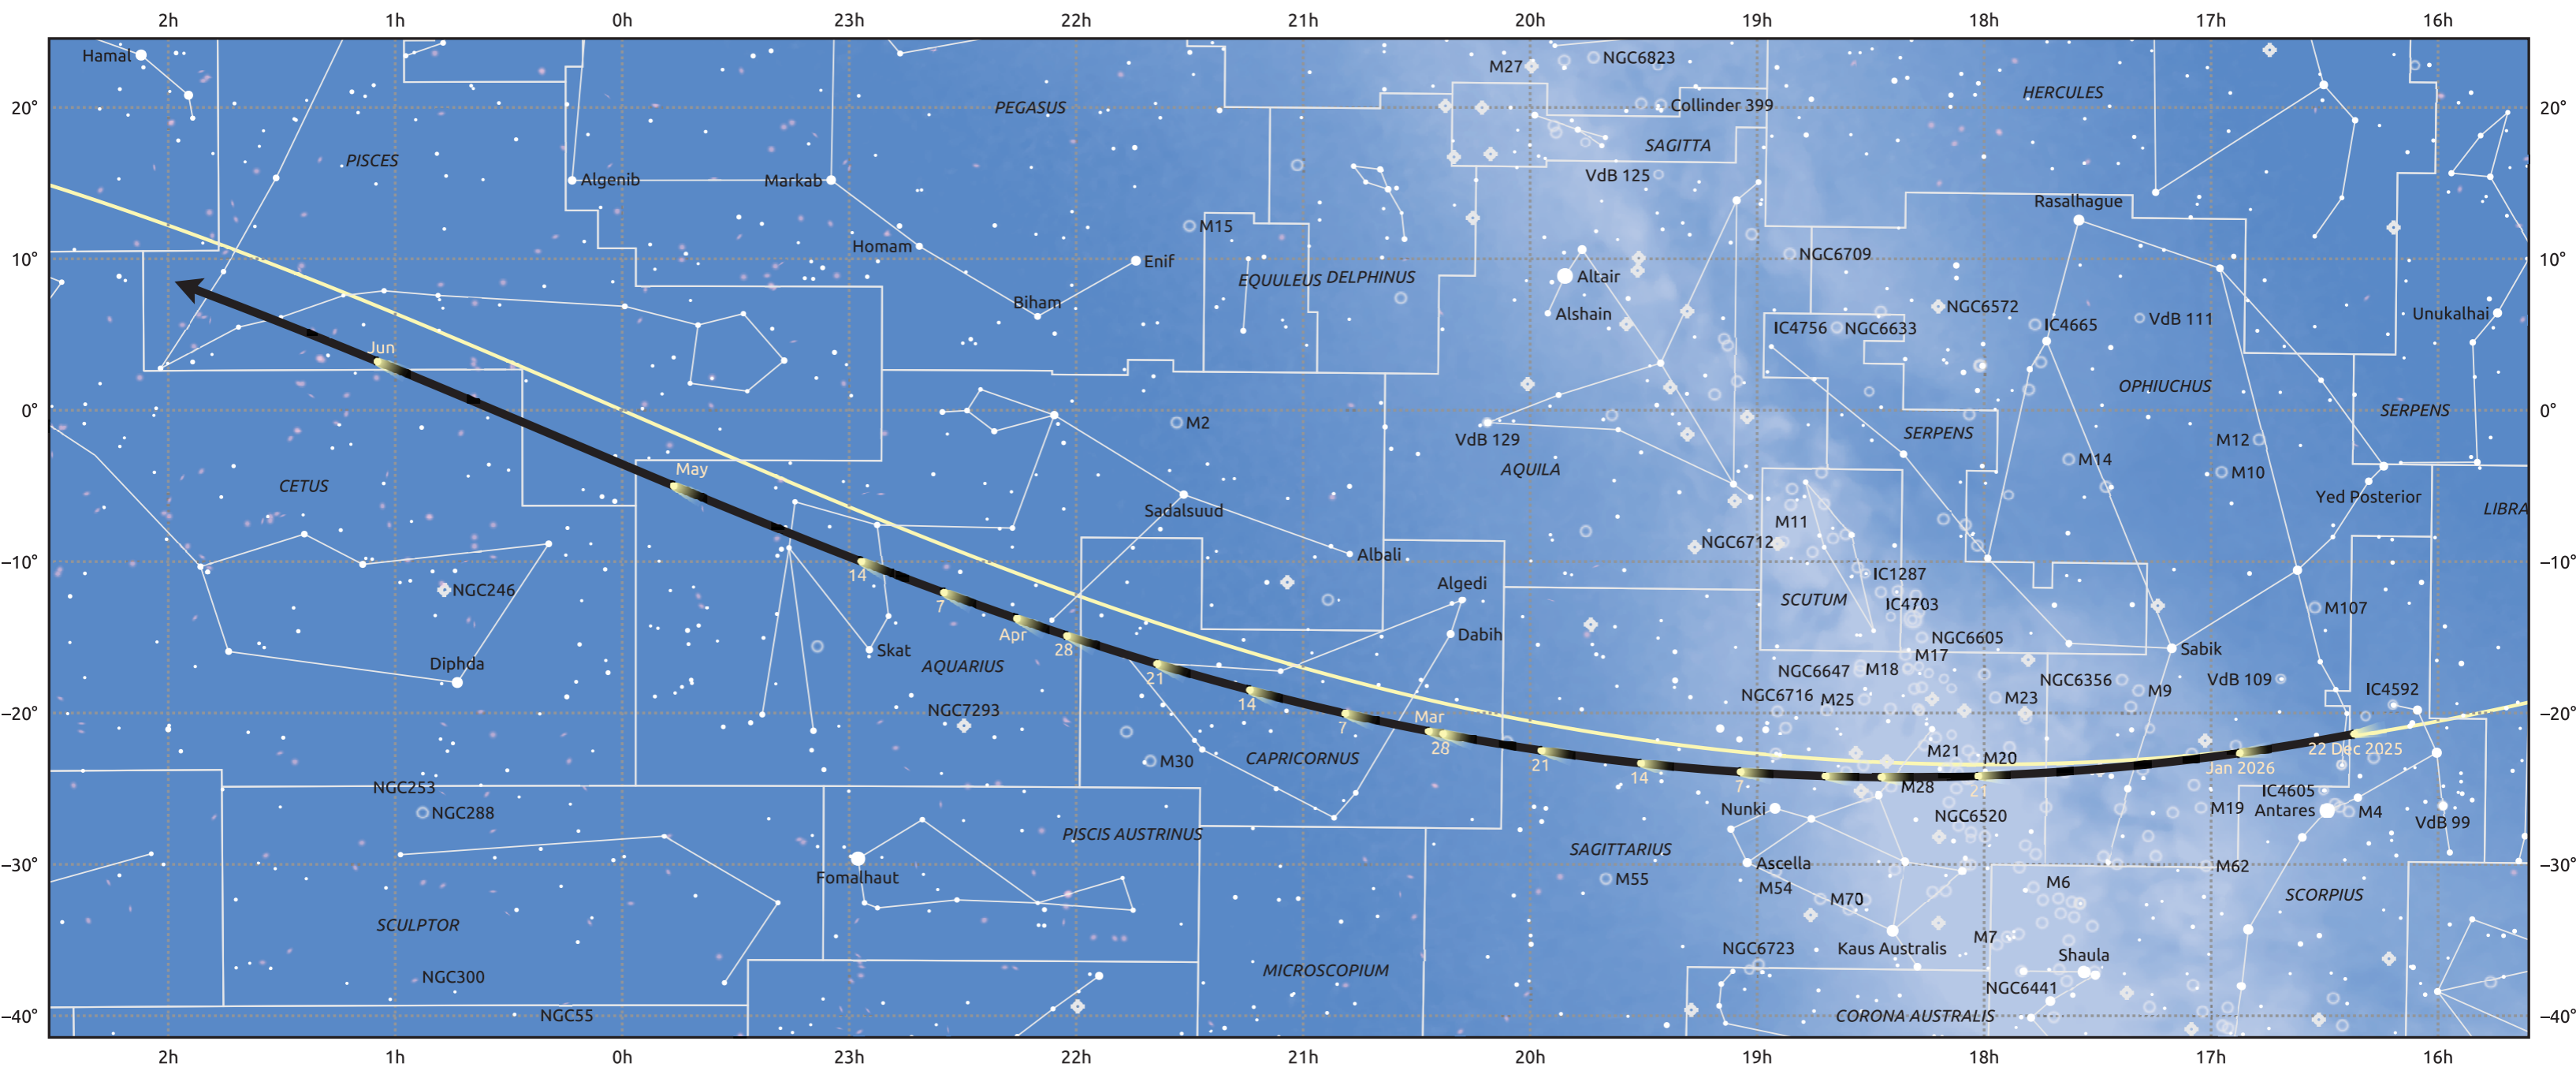

The path of 88P/Howell starting on 22 Dec 2025

© Dominic Ford 2011–2025. Date markers placed at midnight UTC. Downloaded from <https://in-the-sky.org>

Magnitude scale: ● 6.0 ● 5.0 ● 4.0 ● 3.0 ● 2.0 ● 1.0 ● 0.0

— Ecliptic Plane

Galaxy Bright nebula Open cluster Globular cluster Planetary nebula

Date	Mag
2026 Jan 1	11.0
2026 Jan 22	10.3
2026 Mar 1	9.5
2026 Mar 22	9.3
2026 May 1	9.7
2026 May 27	10.3