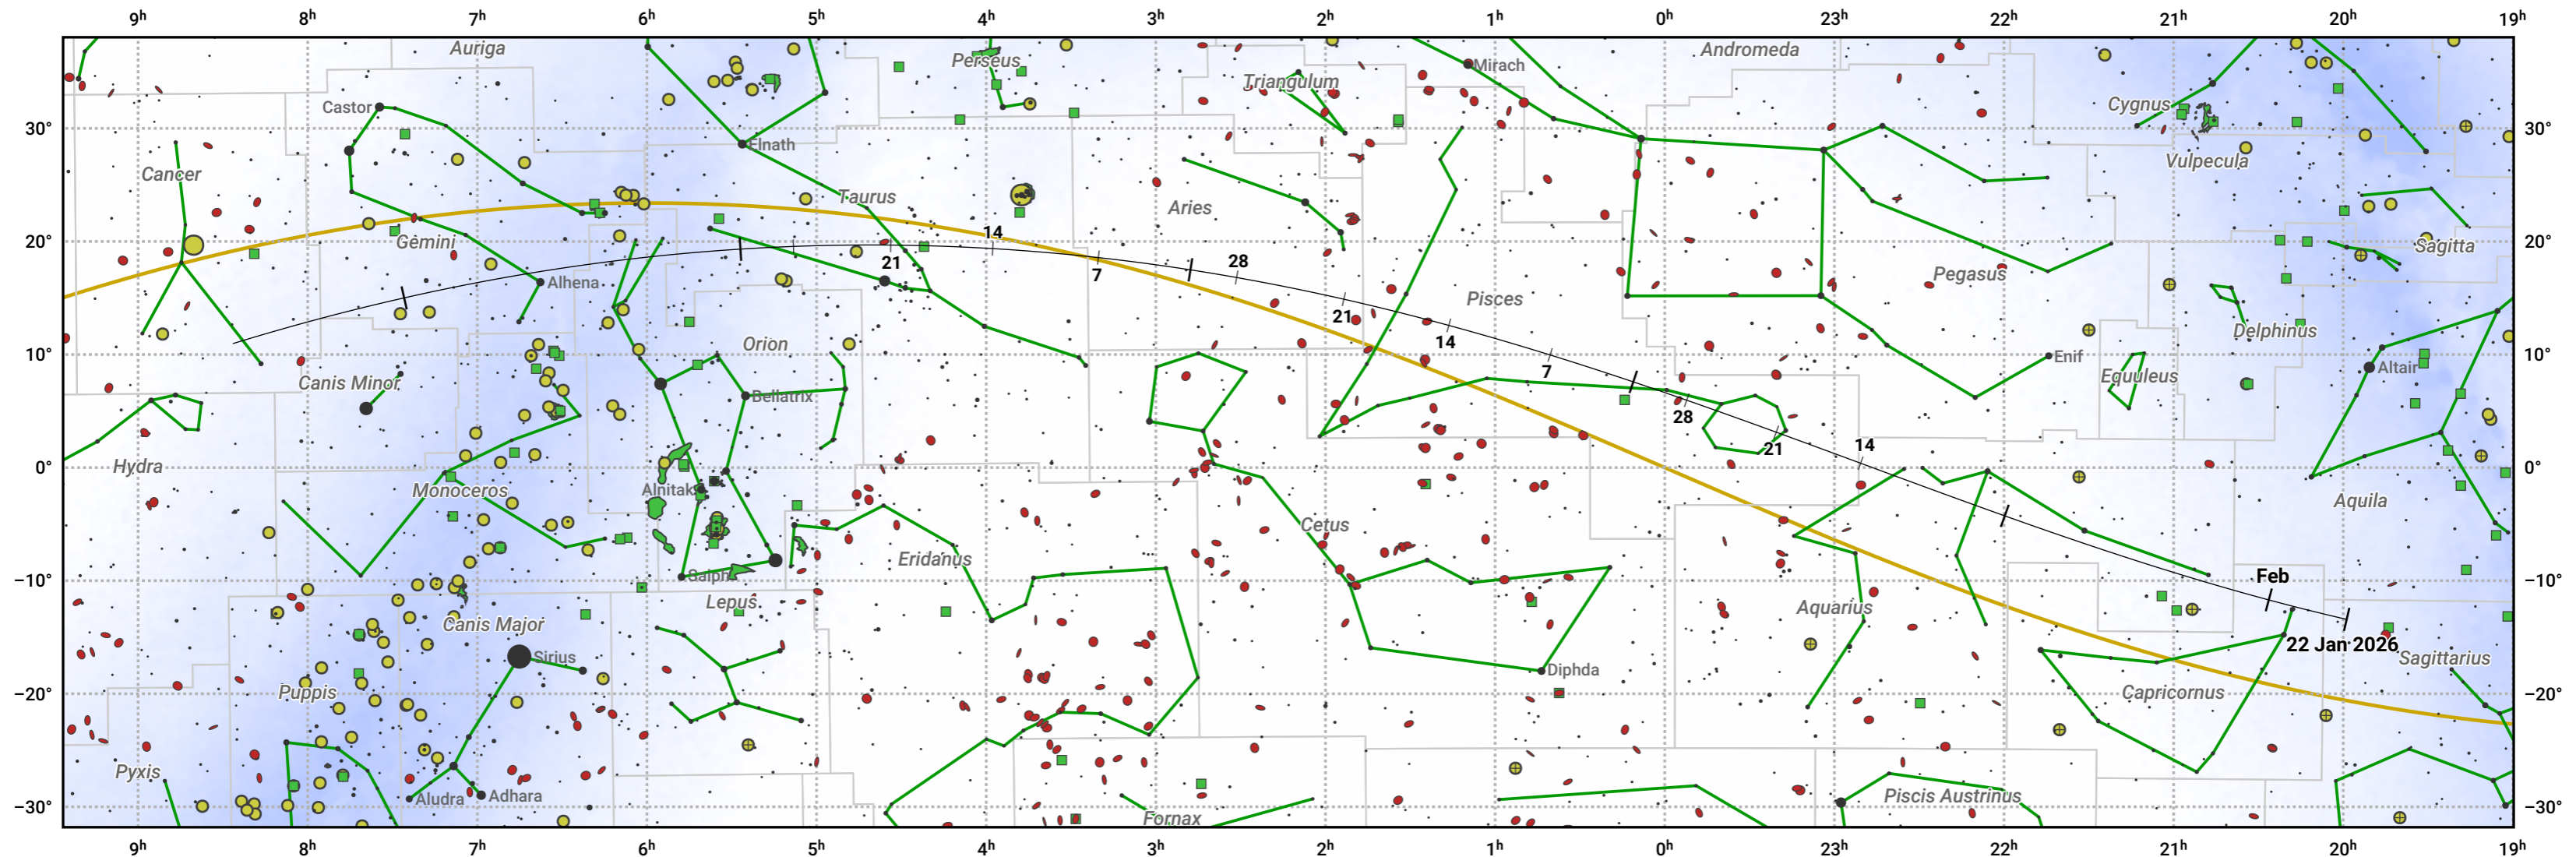

# The path of 141P/Machholz starting on 22 Jan 2026

© Dominic Ford 2011–2024. Date markers placed at midnight UTC. Downloaded from <https://in-the-sky.org>

Magnitude scale: · 6.0 · 5.0 · 4.0 · 3.0 · 2.0 · 1.0 ● 0.0 ● -1.0 ● -2.0

— Ecliptic Plane

● Galaxy    ■ Bright nebula    ● Open cluster    ⊕ Globular cluster

| Date        | Mag  |
|-------------|------|
| 2026 Feb 5  | 17.1 |
| 2026 Feb 17 | 16.0 |
| 2026 Feb 28 | 15.0 |
| 2026 Mar 1  | 14.9 |
| 2026 Mar 11 | 13.9 |
| 2026 Mar 22 | 12.9 |
| 2026 Apr 4  | 11.8 |
| 2026 May 1  | 11.3 |
| 2026 May 24 | 12.8 |
| 2026 Jun 4  | 13.9 |
| 2026 Jun 15 | 14.9 |
| 2026 Jun 26 | 16.0 |
| 2026 Jul 1  | 16.4 |
| 2026 Jul 8  | 17.0 |