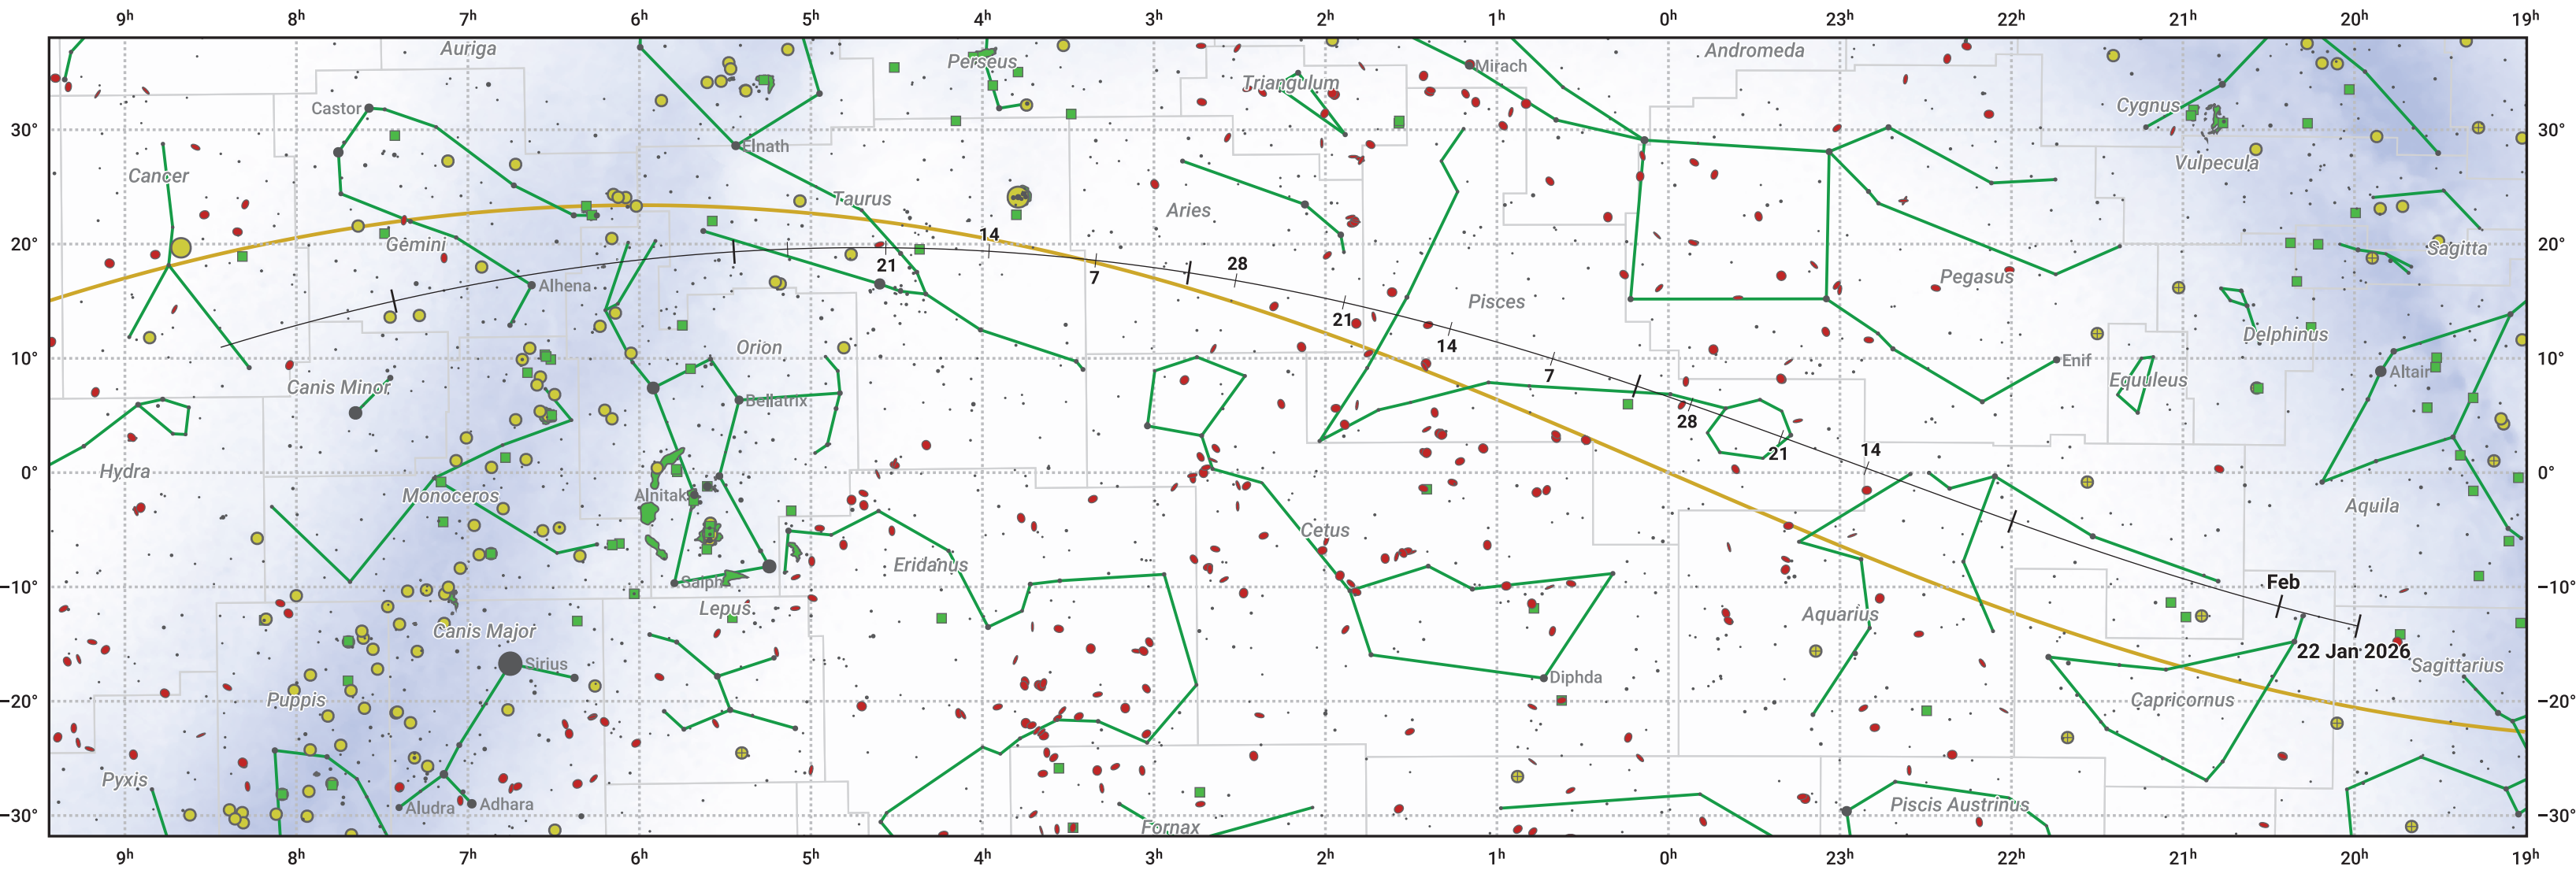

The path of 141P/Machholz starting on 22 Jan 2026

© Dominic Ford 2011–2024. Date markers placed at midnight UTC. Downloaded from <https://in-the-sky.org>

Magnitude scale: · 6.0 · 5.0 · 4.0 · 3.0 · 2.0 · 1.0 ● 0.0 ● -1.0 ● -2.0

— Ecliptic Plane

● Galaxy ■ Bright nebula ● Open cluster ⊕ Globular cluster

Date	Mag
2026 Feb 5	17.1
2026 Feb 17	16.0
2026 Feb 28	15.0
2026 Mar 1	14.9
2026 Mar 11	13.9
2026 Mar 22	12.9
2026 Apr 4	11.8
2026 May 1	11.3
2026 May 24	12.8
2026 Jun 4	13.9
2026 Jun 15	14.9
2026 Jun 26	16.0
2026 Jul 1	16.4
2026 Jul 8	17.0