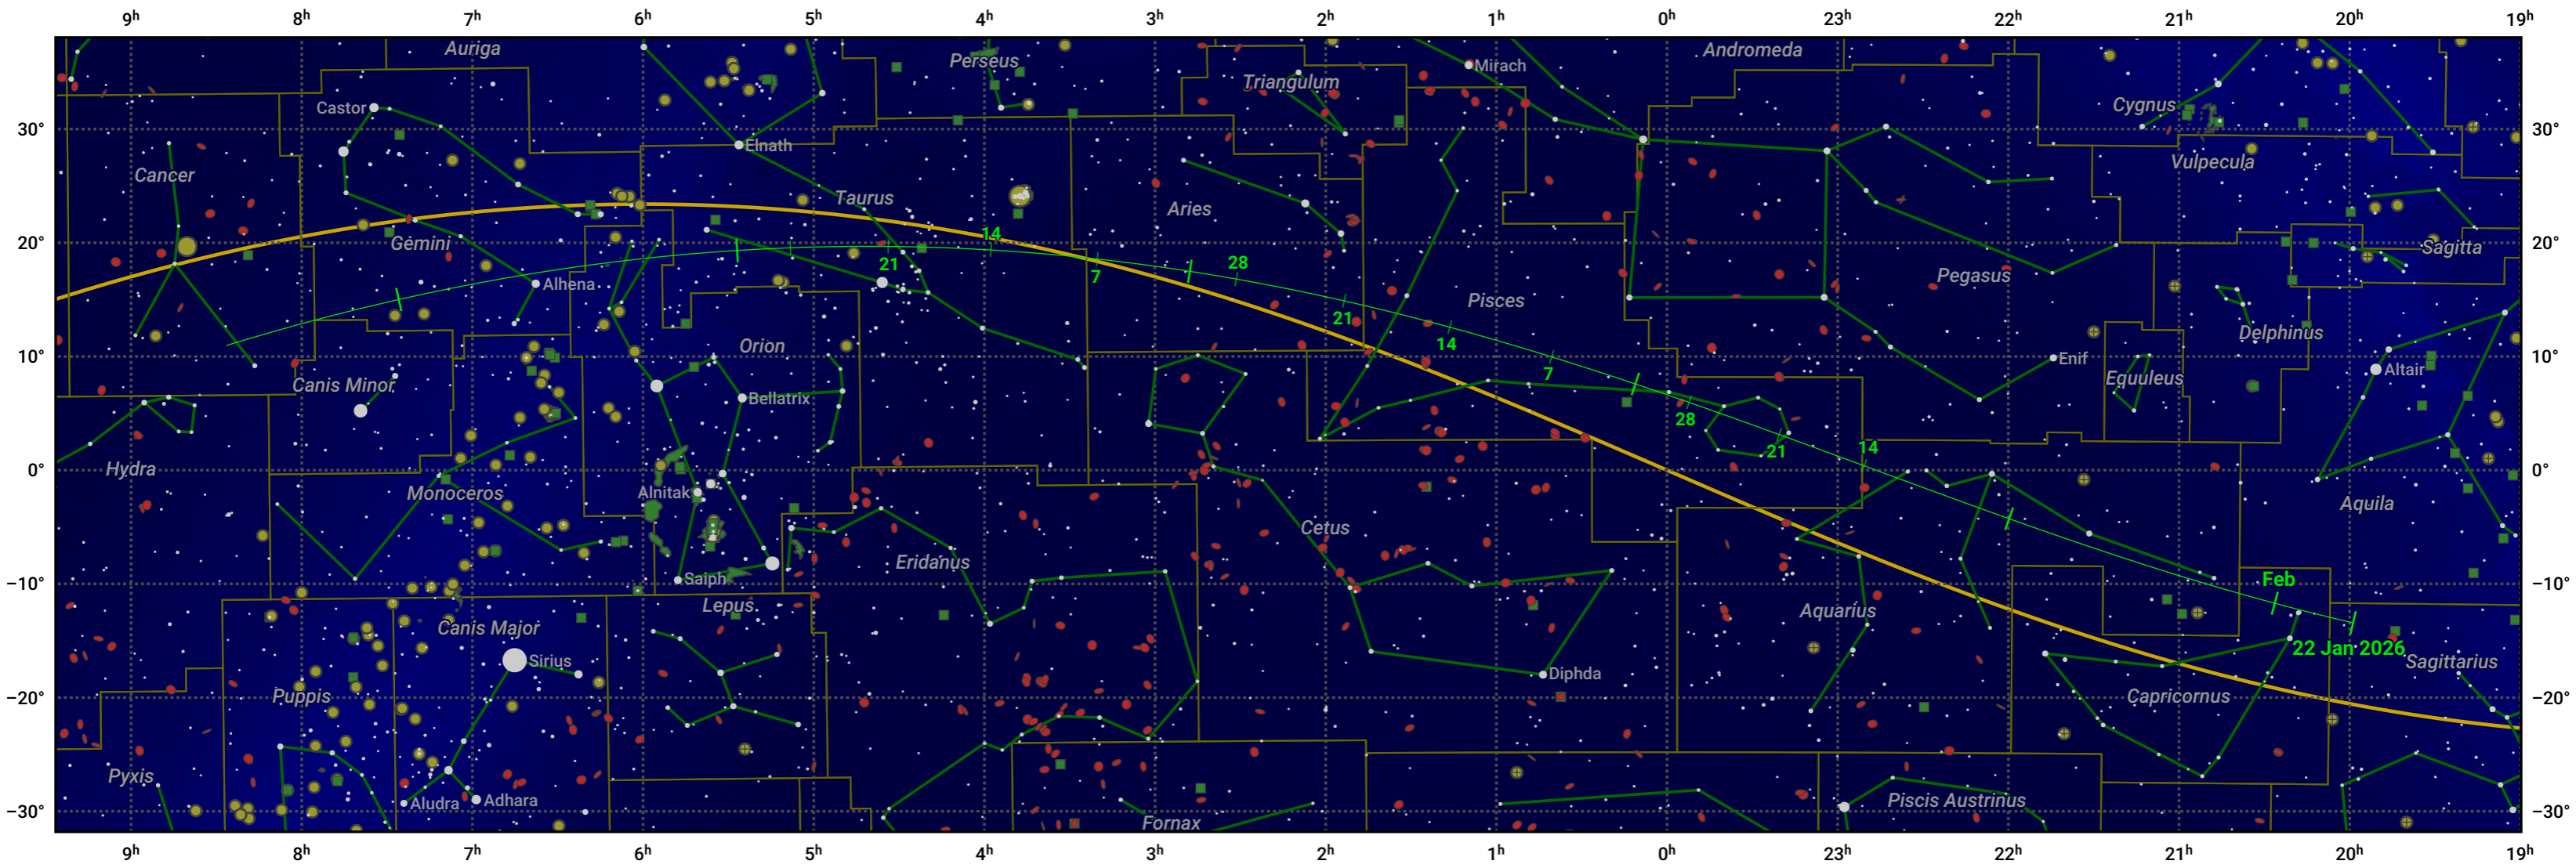

The path of 141P/Machholz starting on 22 Jan 2026

© Dominic Ford 2011–2024. Date markers placed at midnight UTC. Downloaded from <https://in-the-sky.org>

Magnitude scale: • 6.0 • 5.0 • 4.0 • 3.0 • 2.0 • 1.0 • 0.0 • -1.0 • -2.0

— Ecliptic Plane

● Galaxy ■ Bright nebula ● Open cluster ⊕ Globular cluster

Date	Mag
2026 Feb 5	17.1
2026 Feb 17	16.0
2026 Feb 28	15.0
2026 Mar 1	14.9
2026 Mar 11	13.9
2026 Mar 22	12.9
2026 Apr 4	11.8
2026 May 1	11.3
2026 May 24	12.8
2026 Jun 4	13.9
2026 Jun 15	14.9
2026 Jun 26	16.0
2026 Jul 1	16.4
2026 Jul 8	17.0