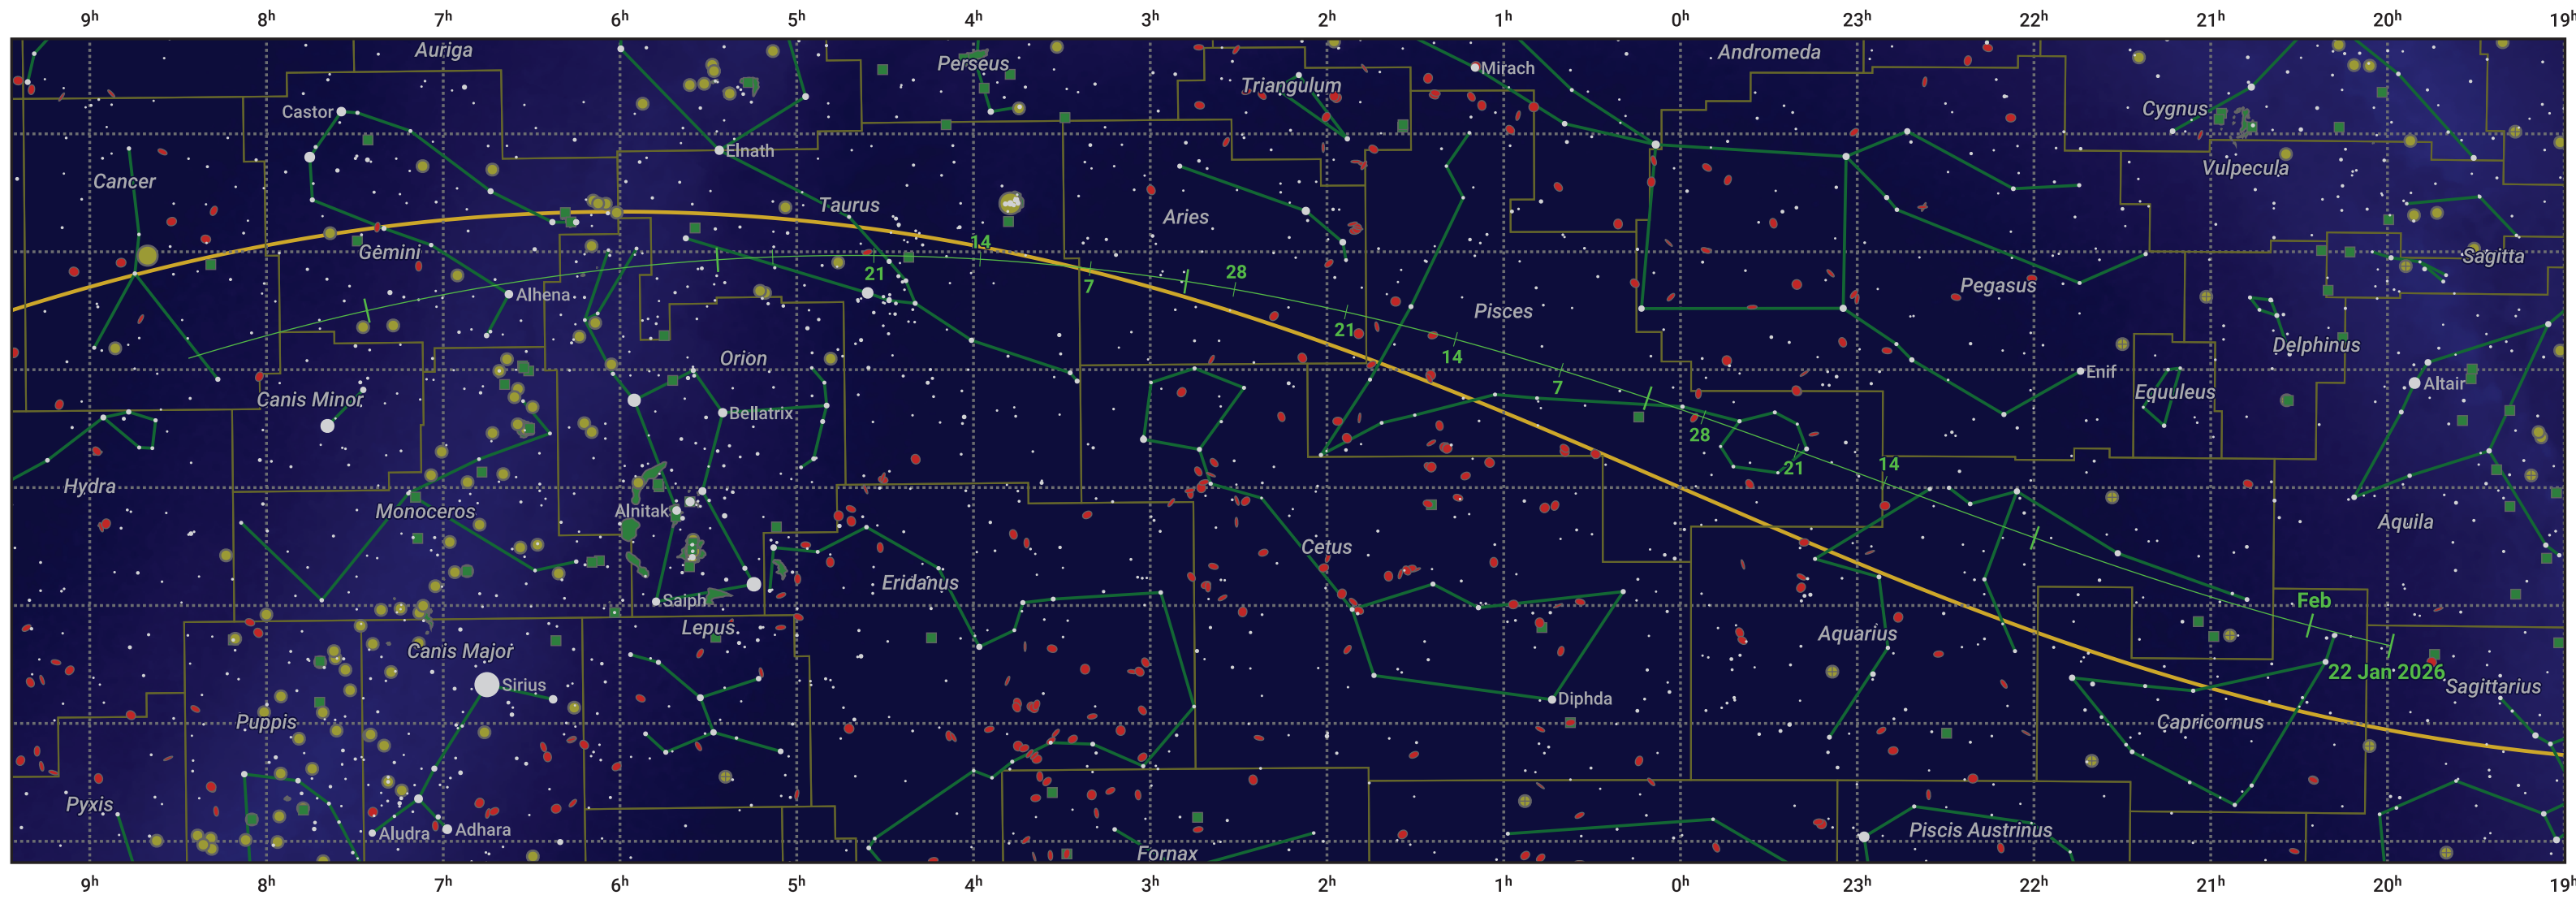

The path of 141P/Machholz starting on 22 Jan 2026

© Dominic Ford 2011–2024. Date markers placed at midnight UTC. Downloaded from <https://in-the-sky.org>

Magnitude scale: ● 6.0 ● 5.0 ● 4.0 ● 3.0 ● 2.0 ● 1.0 ● 0.0 ● -1.0 ● -2.0

— Ecliptic Plane

● Galaxy ■ Bright nebula ● Open cluster ● Globular cluster

Date	Mag
2026 Feb 5	17.1
2026 Feb 17	16.0
2026 Feb 28	15.0
2026 Mar 1	14.9
2026 Mar 11	13.9
2026 Mar 22	12.9
2026 Apr 4	11.8
2026 May 1	11.3
2026 May 24	12.8
2026 Jun 4	13.9
2026 Jun 15	14.9
2026 Jun 26	16.0
2026 Jul 1	16.4
2026 Jul 8	17.0