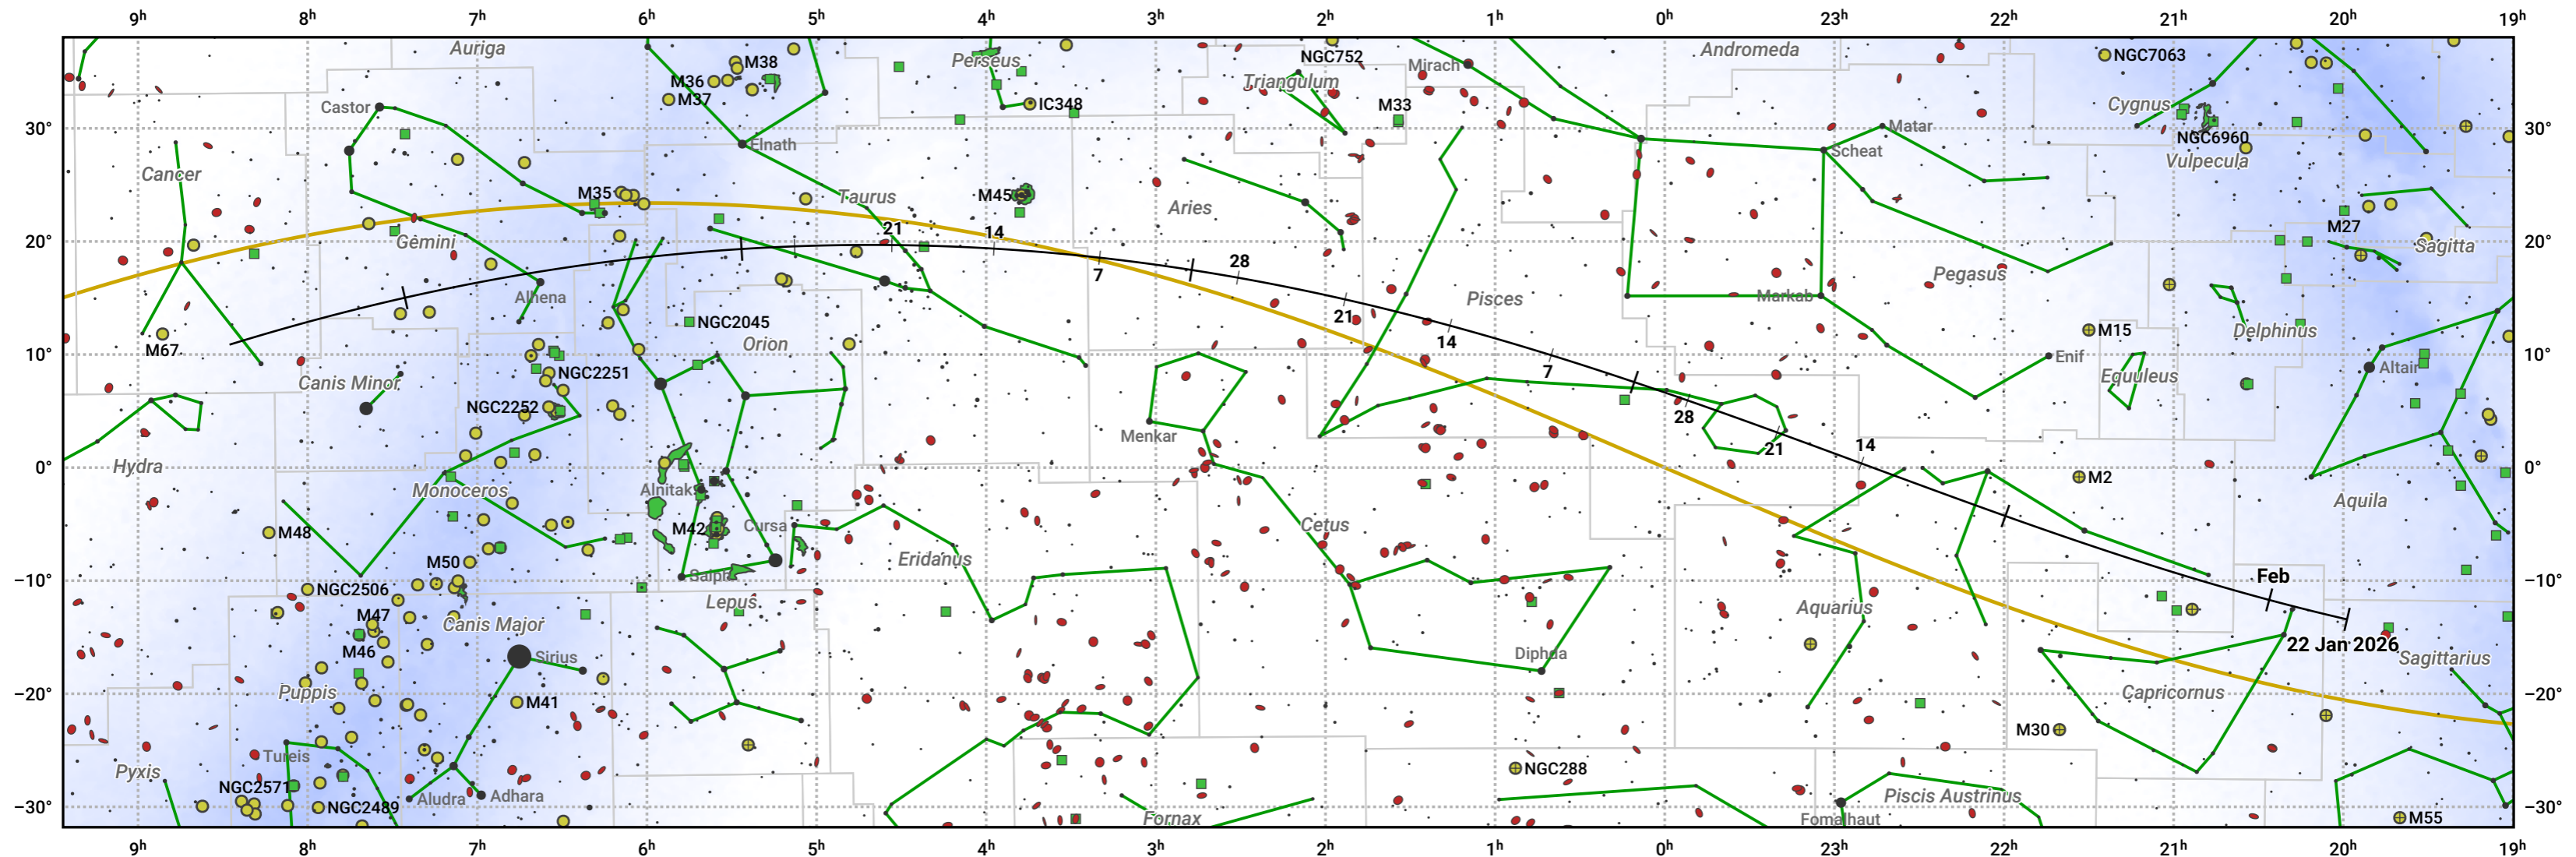

The path of 141P/Machholz starting on 22 Jan 2026

© Dominic Ford 2011–2024. Date markers placed at midnight UTC. Downloaded from <https://in-the-sky.org>

Magnitude scale: · 6.0 · 5.0 · 4.0 · 3.0 · 2.0 · 1.0 ● 0.0 ● -1.0 ● -2.0

— Ecliptic Plane

● Galaxy ■ Bright nebula ● Open cluster ⊕ Globular cluster

Date	Mag
2026 Feb 5	17.1
2026 Feb 17	16.0
2026 Feb 28	15.0
2026 Mar 1	14.9
2026 Mar 11	13.9
2026 Mar 22	12.9
2026 Apr 4	11.8
2026 May 1	11.3
2026 May 24	12.8
2026 Jun 4	13.9
2026 Jun 15	14.9
2026 Jun 26	16.0
2026 Jul 1	16.4
2026 Jul 8	17.0