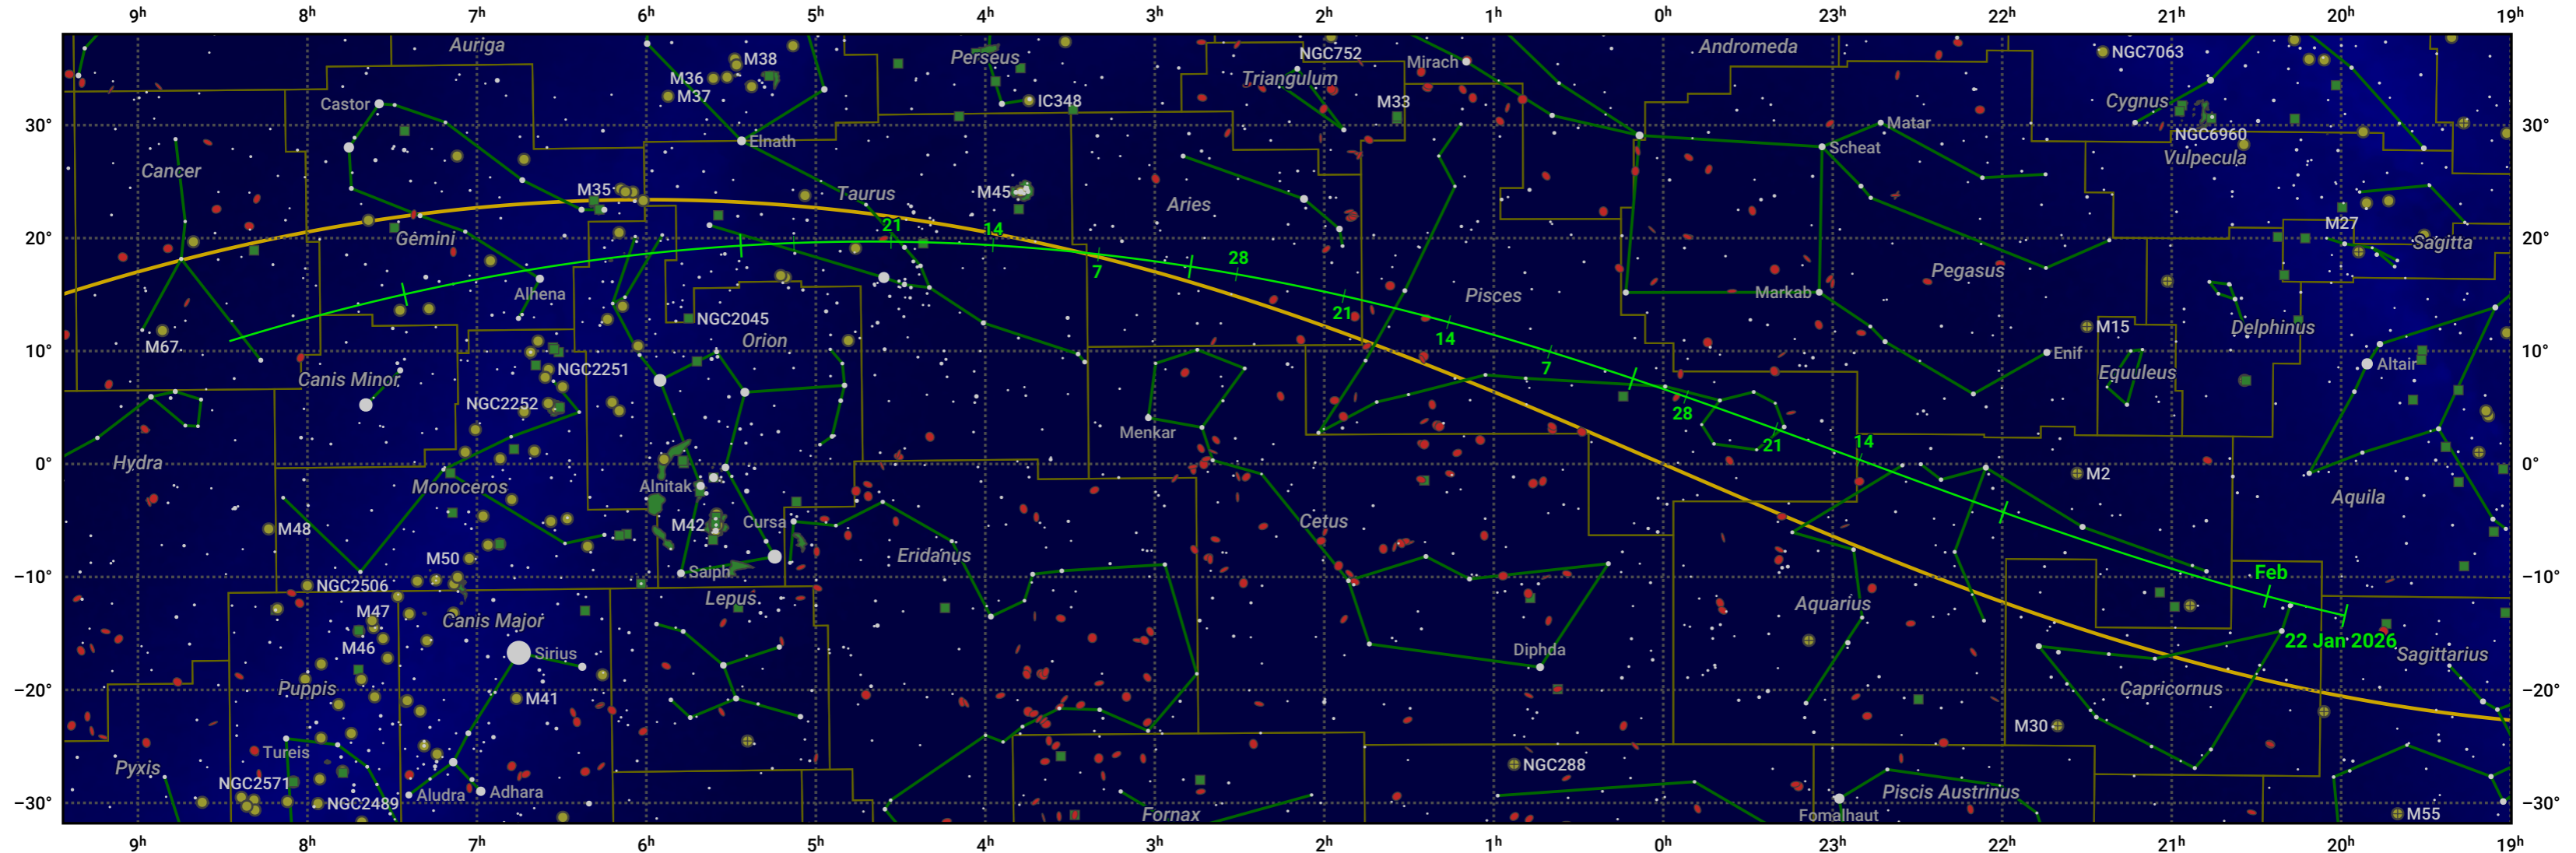

The path of 141P/Machholz starting on 22 Jan 2026

© Dominic Ford 2011–2024. Date markers placed at midnight UTC. Downloaded from <https://in-the-sky.org>

Magnitude scale: 6.0 5.0 4.0 3.0 2.0 1.0 0.0 -1.0 -2.0

— Ecliptic Plane

Galaxy Bright nebula Open cluster Globular cluster

Date	Mag
2026 Feb 5	17.1
2026 Feb 17	16.0
2026 Feb 28	15.0
2026 Mar 1	14.9
2026 Mar 11	13.9
2026 Mar 22	12.9
2026 Apr 4	11.8
2026 May 1	11.3
2026 May 24	12.8
2026 Jun 4	13.9
2026 Jun 15	14.9
2026 Jun 26	16.0
2026 Jul 1	16.4
2026 Jul 8	17.0