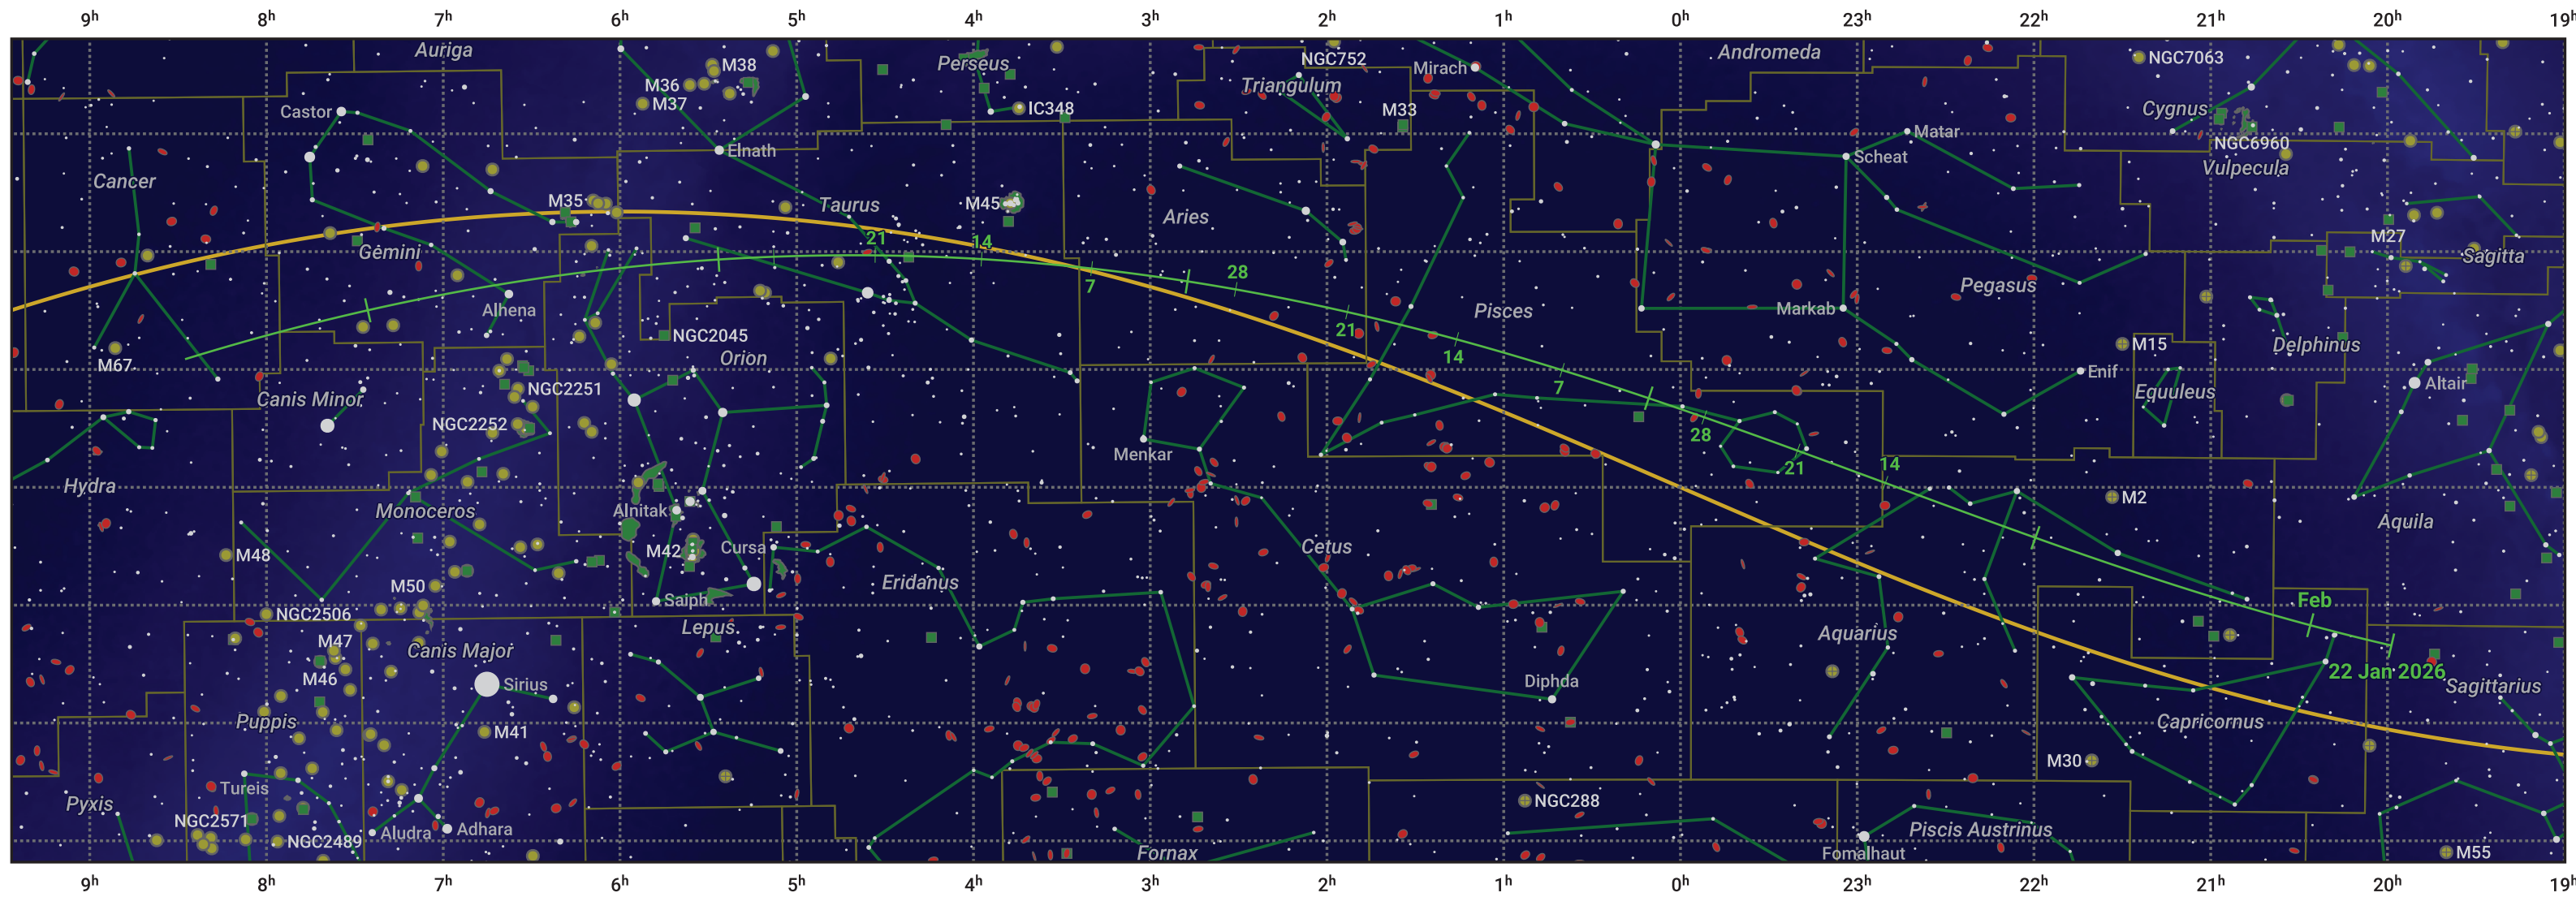

The path of 141P/Machholz starting on 22 Jan 2026

© Dominic Ford 2011–2024. Date markers placed at midnight UTC. Downloaded from <https://in-the-sky.org>

Magnitude scale: 6.0 5.0 4.0 3.0 2.0 1.0 0.0 -1.0 -2.0

Ecliptic Plane

Galaxy Bright nebula Open cluster + Globular cluster

Date	Mag
2026 Feb 5	17.1
2026 Feb 17	16.0
2026 Feb 28	15.0
2026 Mar 1	14.9
2026 Mar 11	13.9
2026 Mar 22	12.9
2026 Apr 4	11.8
2026 May 1	11.3
2026 May 24	12.8
2026 Jun 4	13.9
2026 Jun 15	14.9
2026 Jun 26	16.0
2026 Jul 1	16.4
2026 Jul 8	17.0