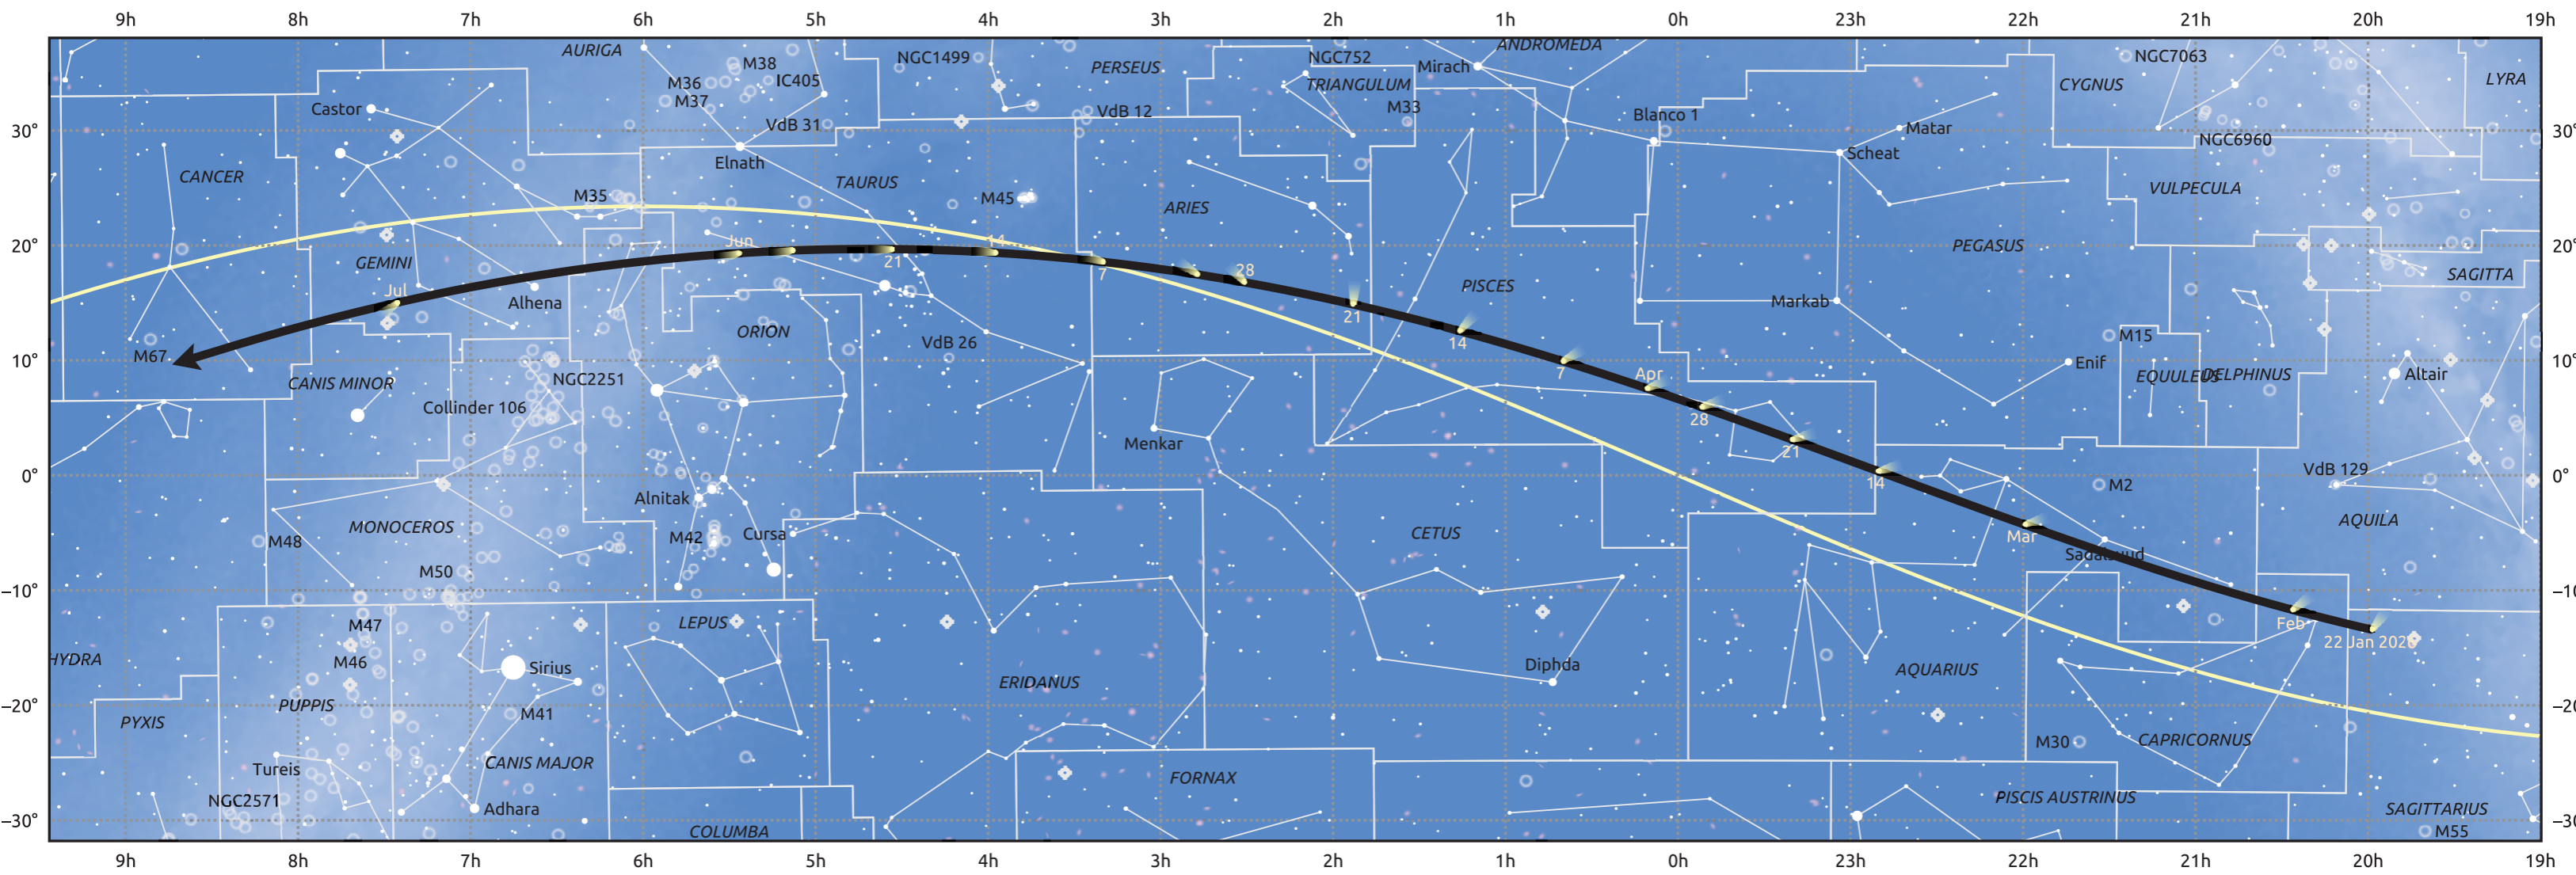

# The path of 141P/Machholz starting on 22 Jan 2026

© Dominic Ford 2011–2025. Date markers placed at midnight UTC. Downloaded from <https://in-the-sky.org>

Magnitude scale:  -6.0  -5.0  -4.0  -3.0  -2.0  -1.0  -0.0  -1.0  -2.0

Ecliptic Plane

Galaxy  Bright nebula  Open cluster  Globular cluster  Planetary nebula

Date	Mag
2026 Feb 5	17.1
2026 Feb 17	16.0
2026 Feb 28	15.0
2026 Mar 1	14.9
2026 Mar 11	13.9
2026 Mar 22	12.9
2026 Apr 4	11.8
2026 May 1	11.3
2026 May 24	12.8
2026 Jun 4	13.9
2026 Jun 15	14.9
2026 Jun 26	16.0
2026 Jul 1	16.4
2026 Jul 8	17.0