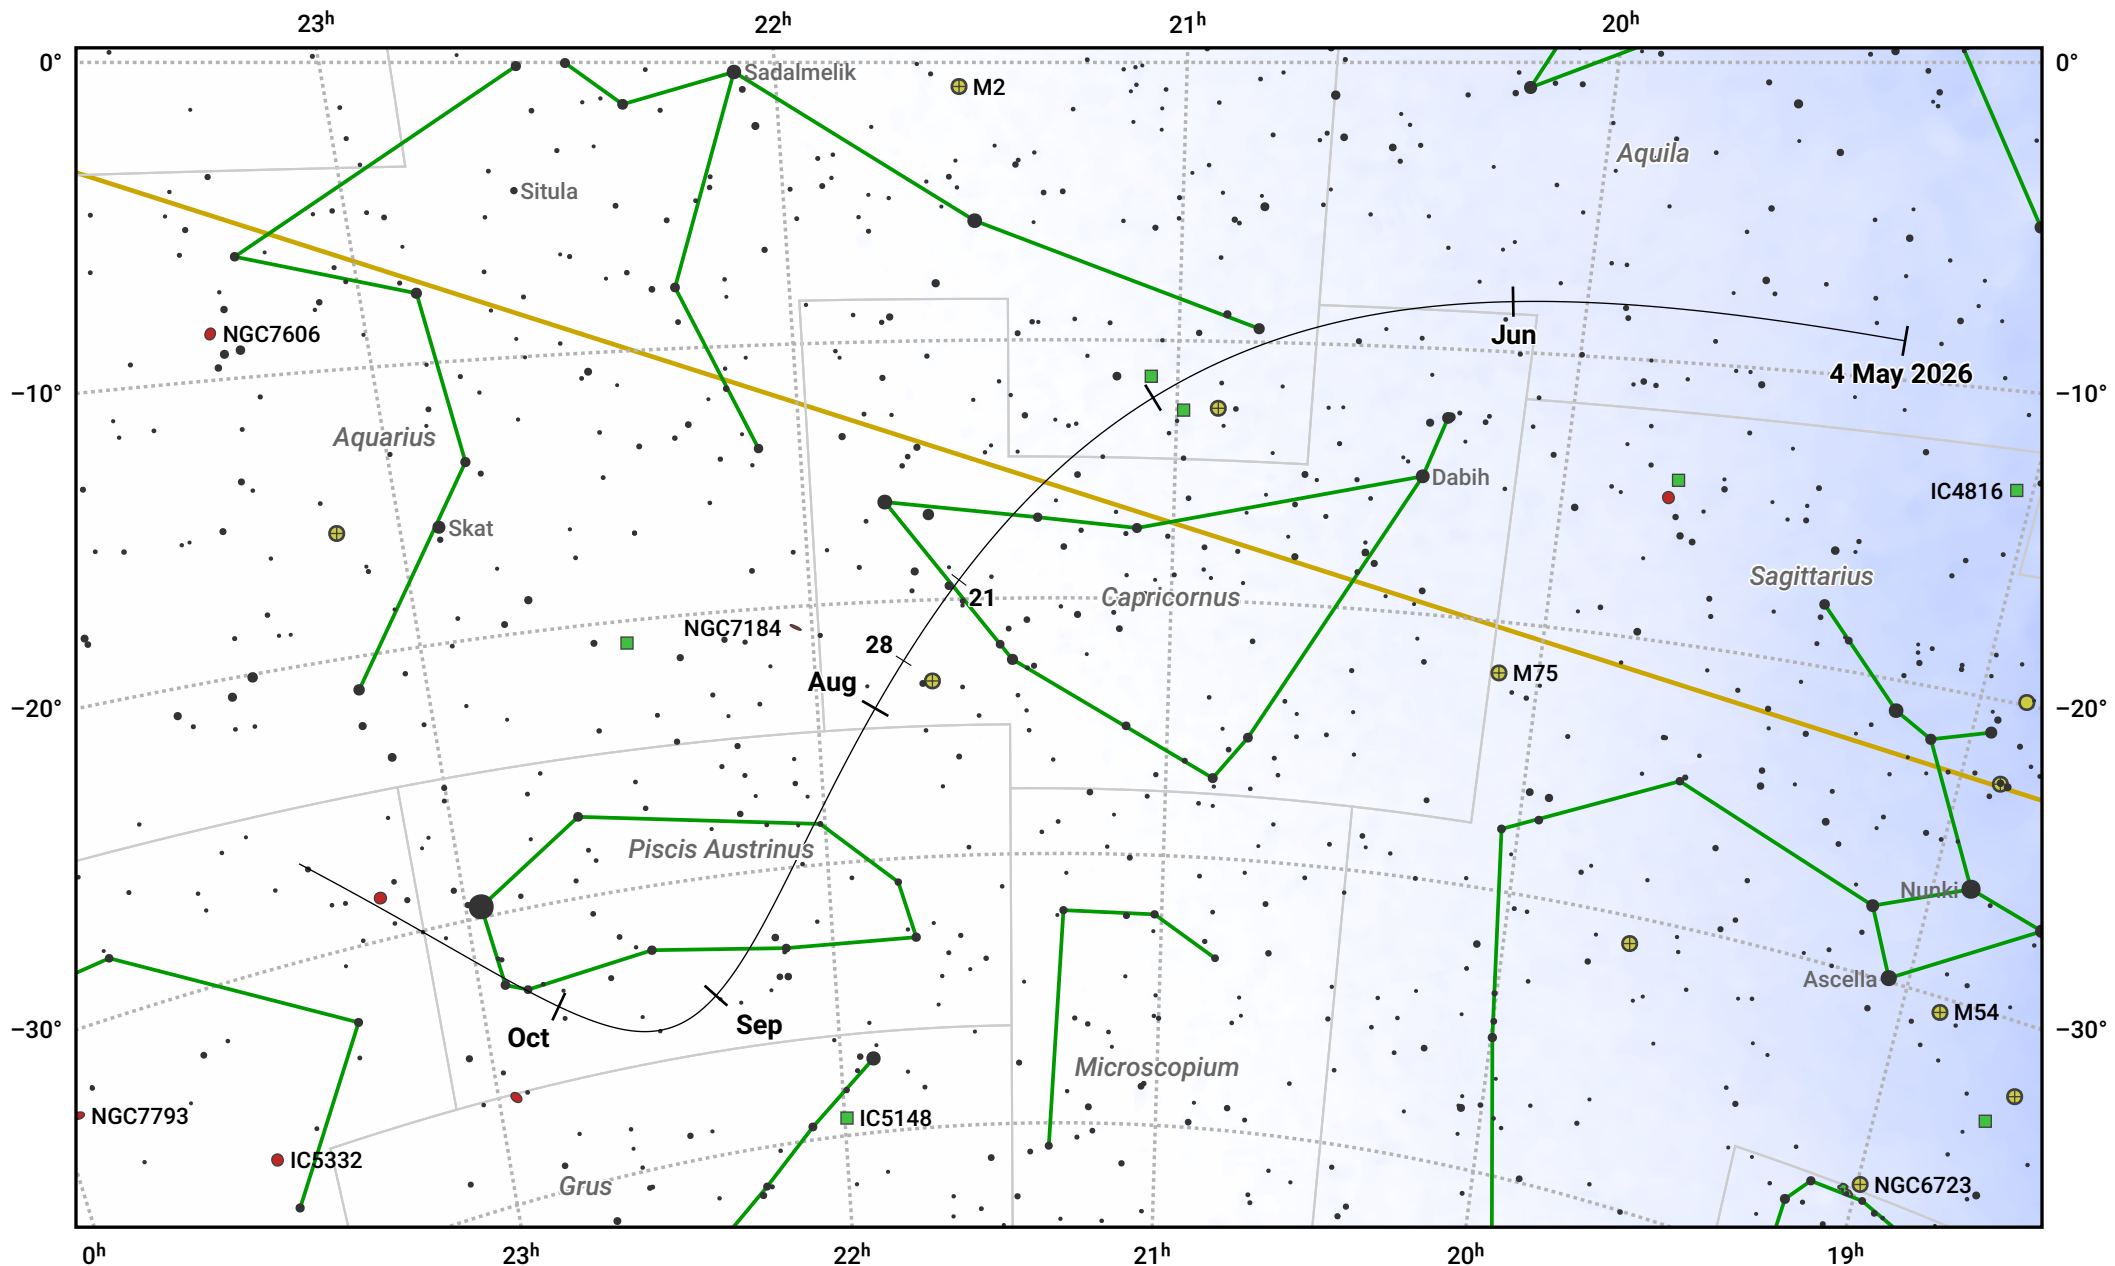

The path of 10P/Tempel starting on 4 May 2026

© Dominic Ford 2011–2024. Date markers placed at midnight UTC. Downloaded from <https://in-the-sky.org>

Magnitude scale: ● 7.0 ● 6.0 ● 5.0 ● 4.0 ● 3.0 ● 2.0 ● 1.0

— Ecliptic Plane

● Galaxy ■ Bright nebula ● Open cluster ⊕ Globular cluster

Date	Mag
2026 May 26	9.6
2026 Jun 18	8.5
2026 Jul 1	8.0
2026 Jul 20	7.5
2026 Sep 1	7.9
2026 Sep 19	8.5
2026 Oct 12	9.5