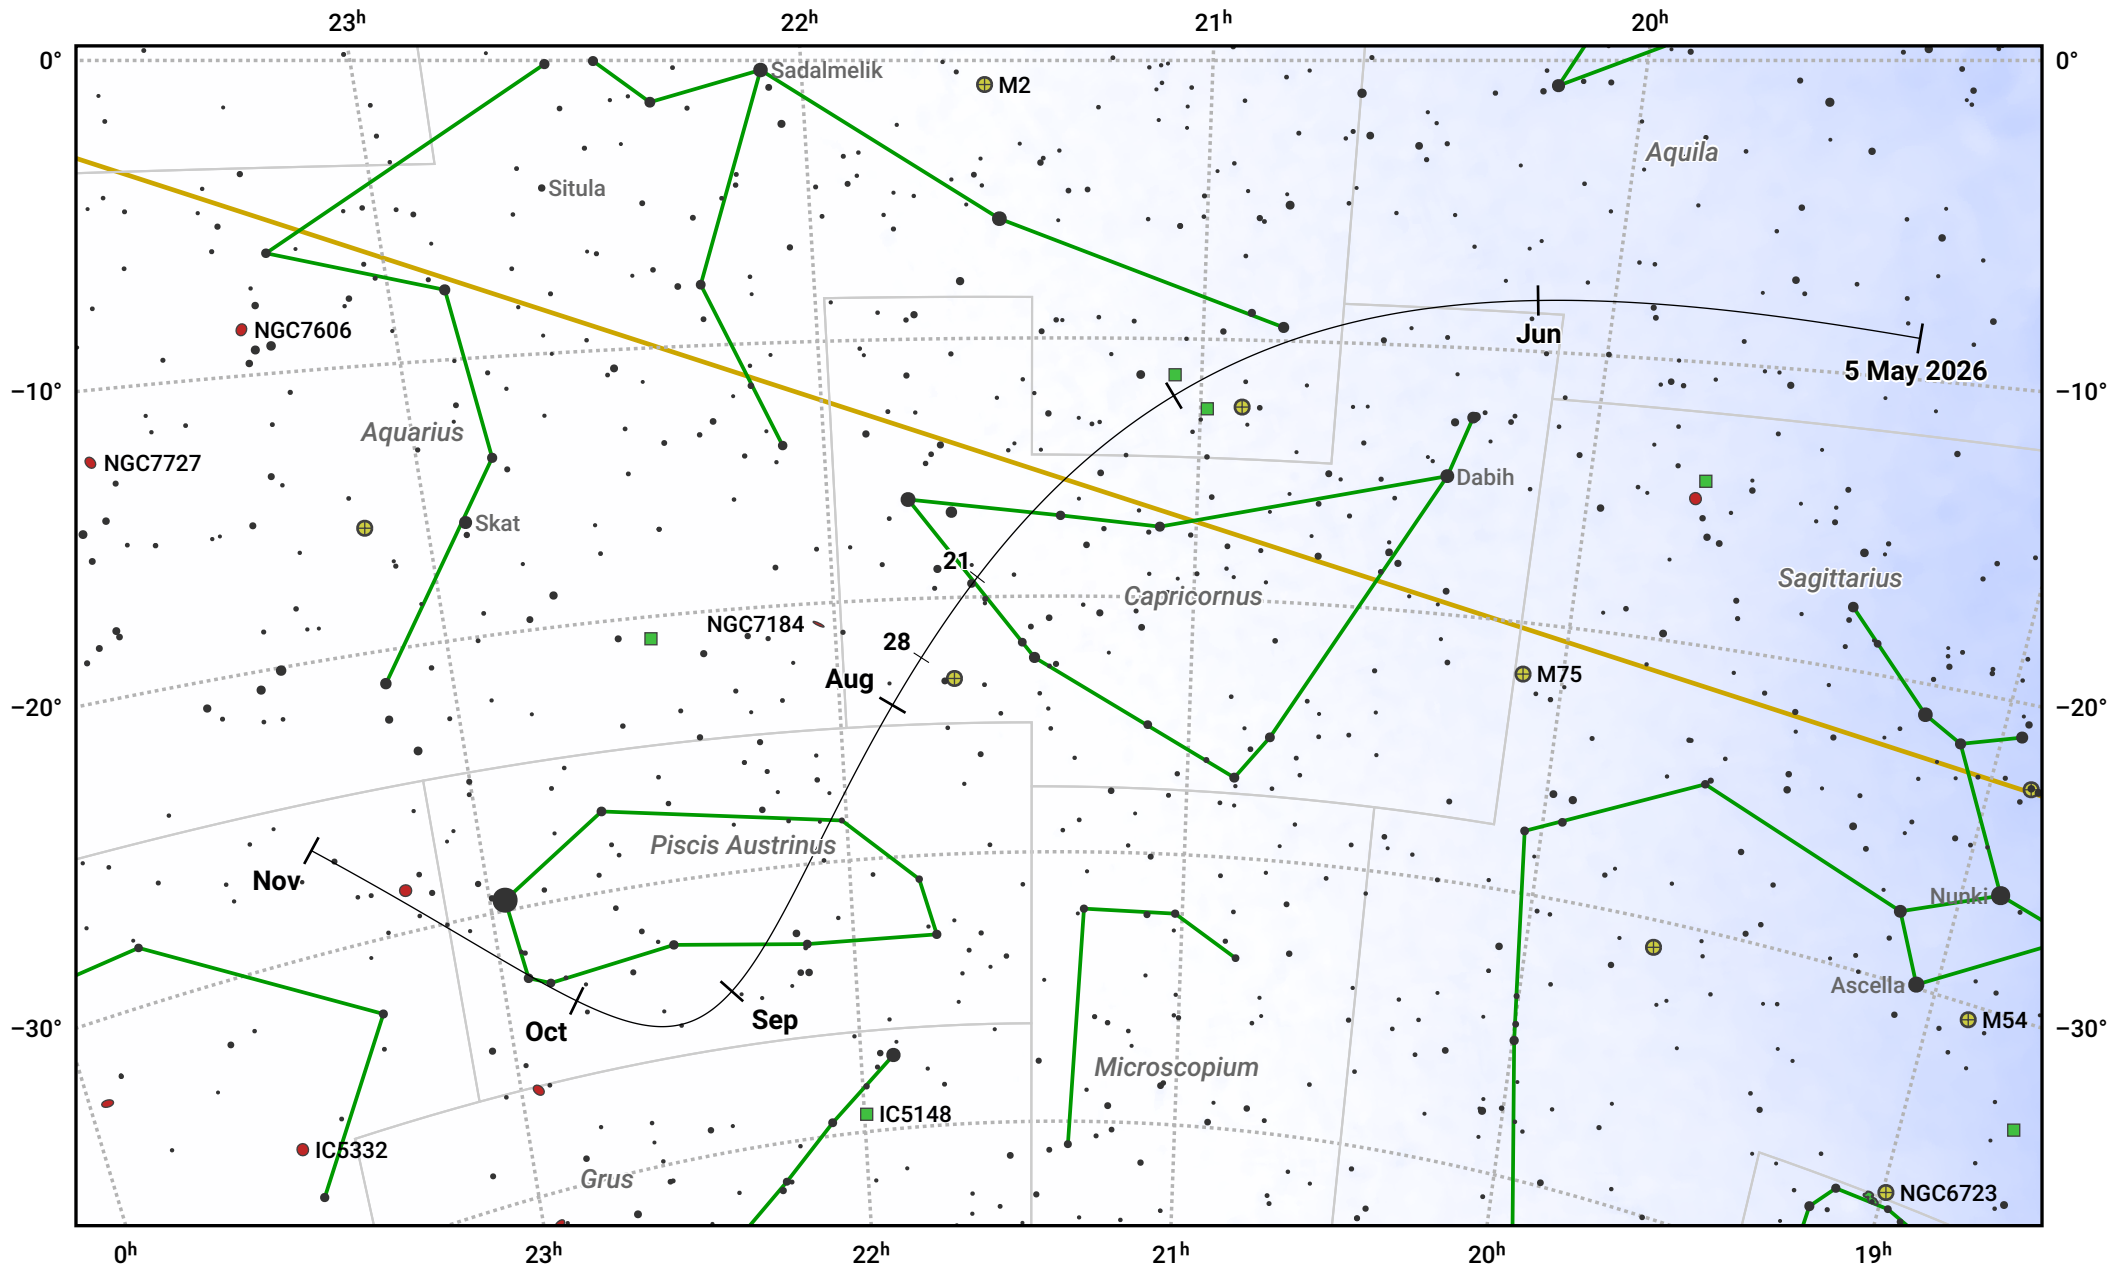

# The path of 10P/Tempel starting on 5 May 2026

© Dominic Ford 2011–2024. Date markers placed at midnight UTC. Downloaded from <https://in-the-sky.org>

Magnitude scale: · 7.0 · 6.0 · 5.0 · 4.0 · 3.0 ● 2.0 ● 1.0

— Ecliptic Plane

● Galaxy    ■ Bright nebula    ● Open cluster    ⊕ Globular cluster

Date	Mag
2026 May 27	9.5
2026 Jun 19	8.5
2026 Jul 1	8.0
2026 Jul 22	7.5
2026 Sep 1	7.8
2026 Sep 19	8.5
2026 Oct 12	9.5
2026 Nov 1	10.5