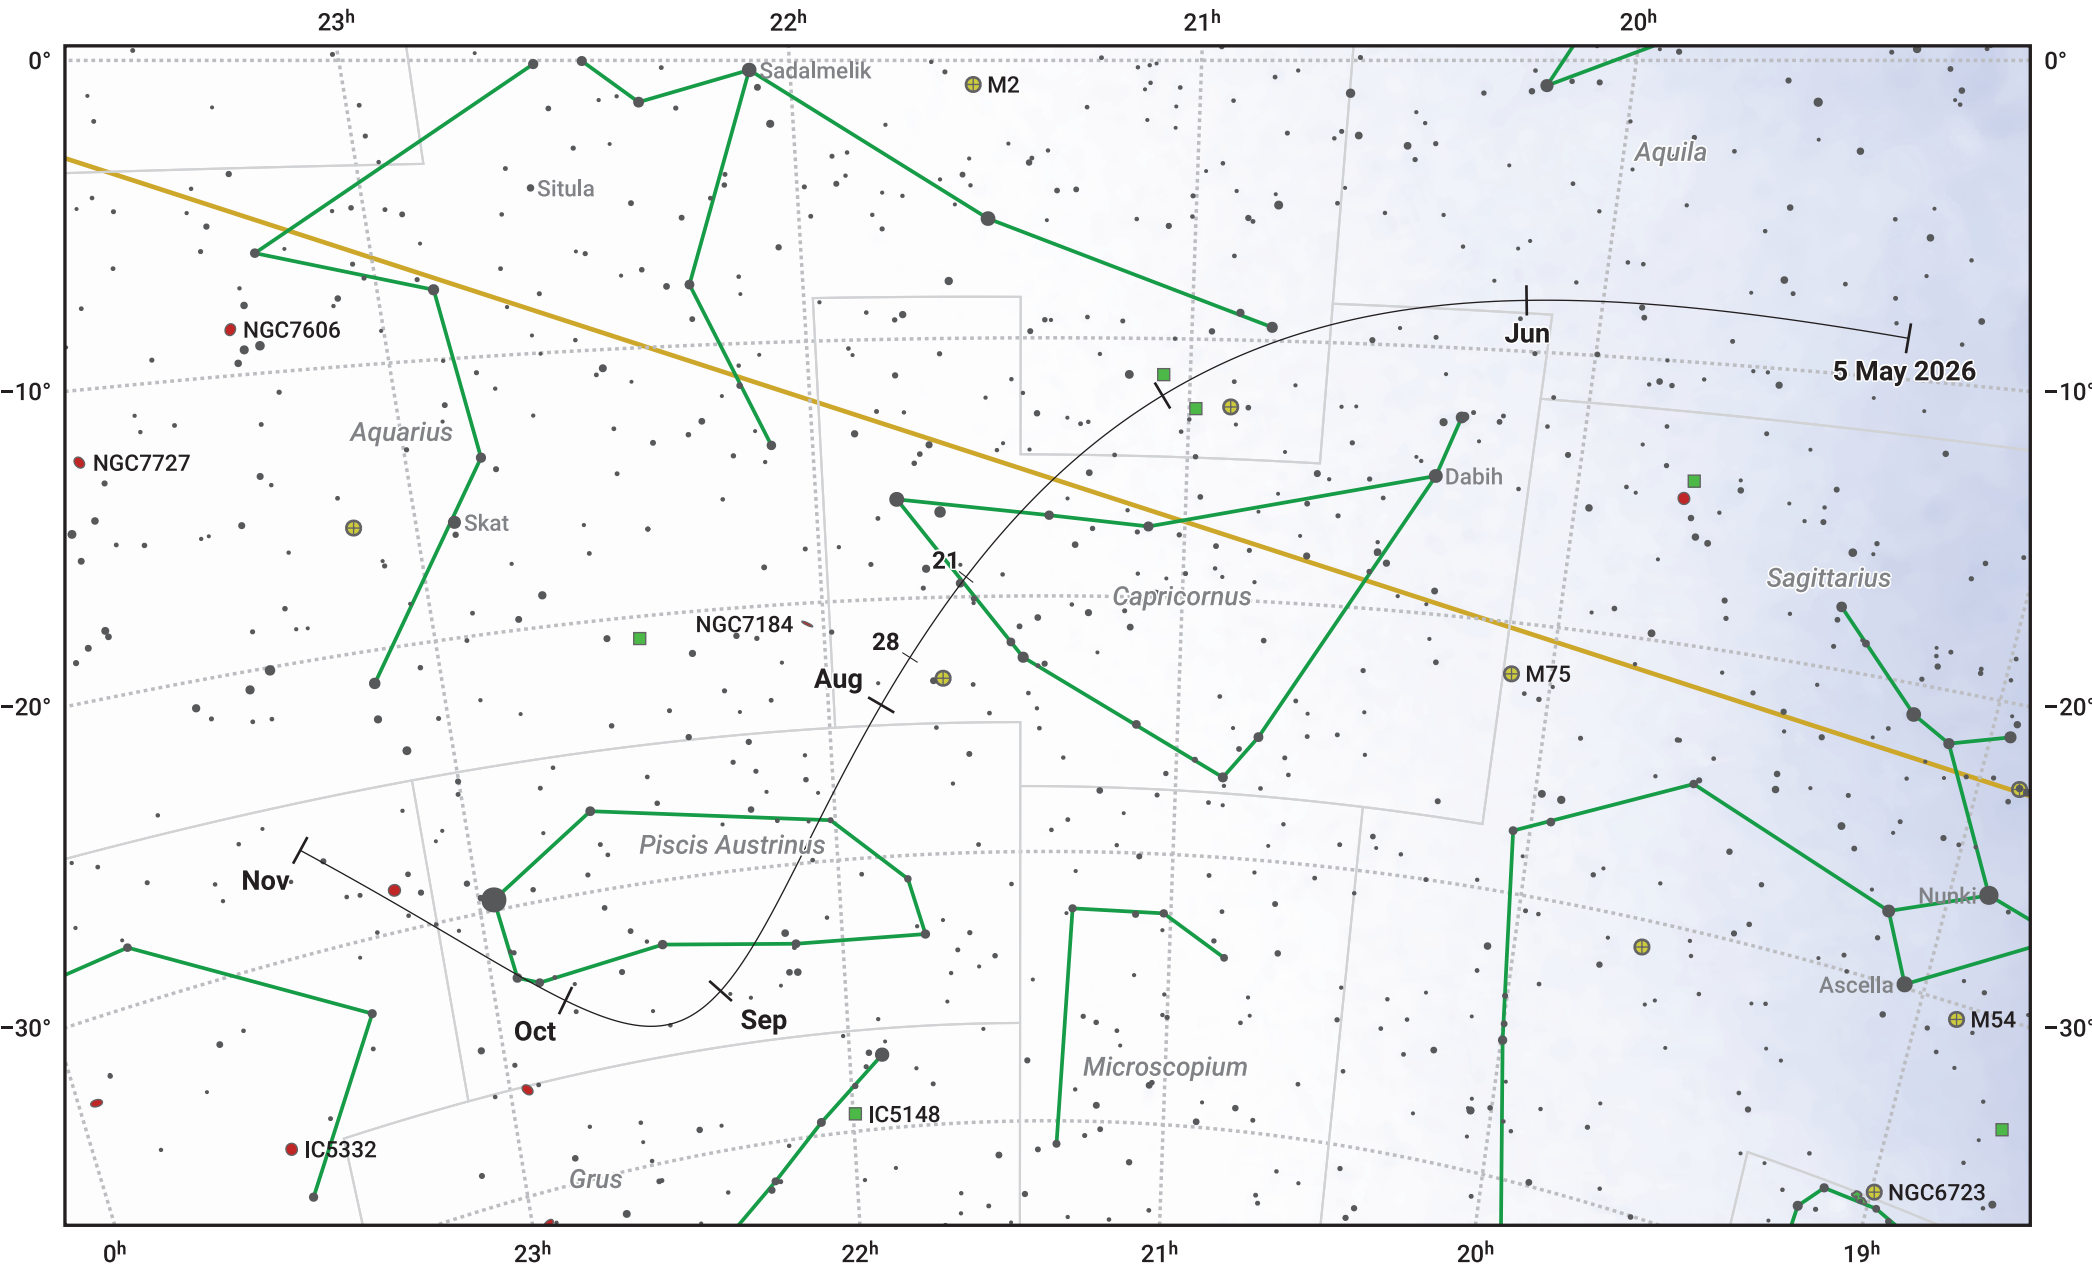

# The path of 10P/Tempel starting on 5 May 2026

© Dominic Ford 2011–2024. Date markers placed at midnight UTC. Downloaded from <https://in-the-sky.org>

Magnitude scale: · 7.0 · 6.0 · 5.0 · 4.0 · 3.0 ● 2.0 ● 1.0

— Ecliptic Plane

● Galaxy    ■ Bright nebula    ● Open cluster    ⊕ Globular cluster

Date	Mag
2026 May 27	9.5
2026 Jun 19	8.5
2026 Jul 1	8.0
2026 Jul 22	7.5
2026 Sep 1	7.8
2026 Sep 19	8.5
2026 Oct 12	9.5
2026 Nov 1	10.5