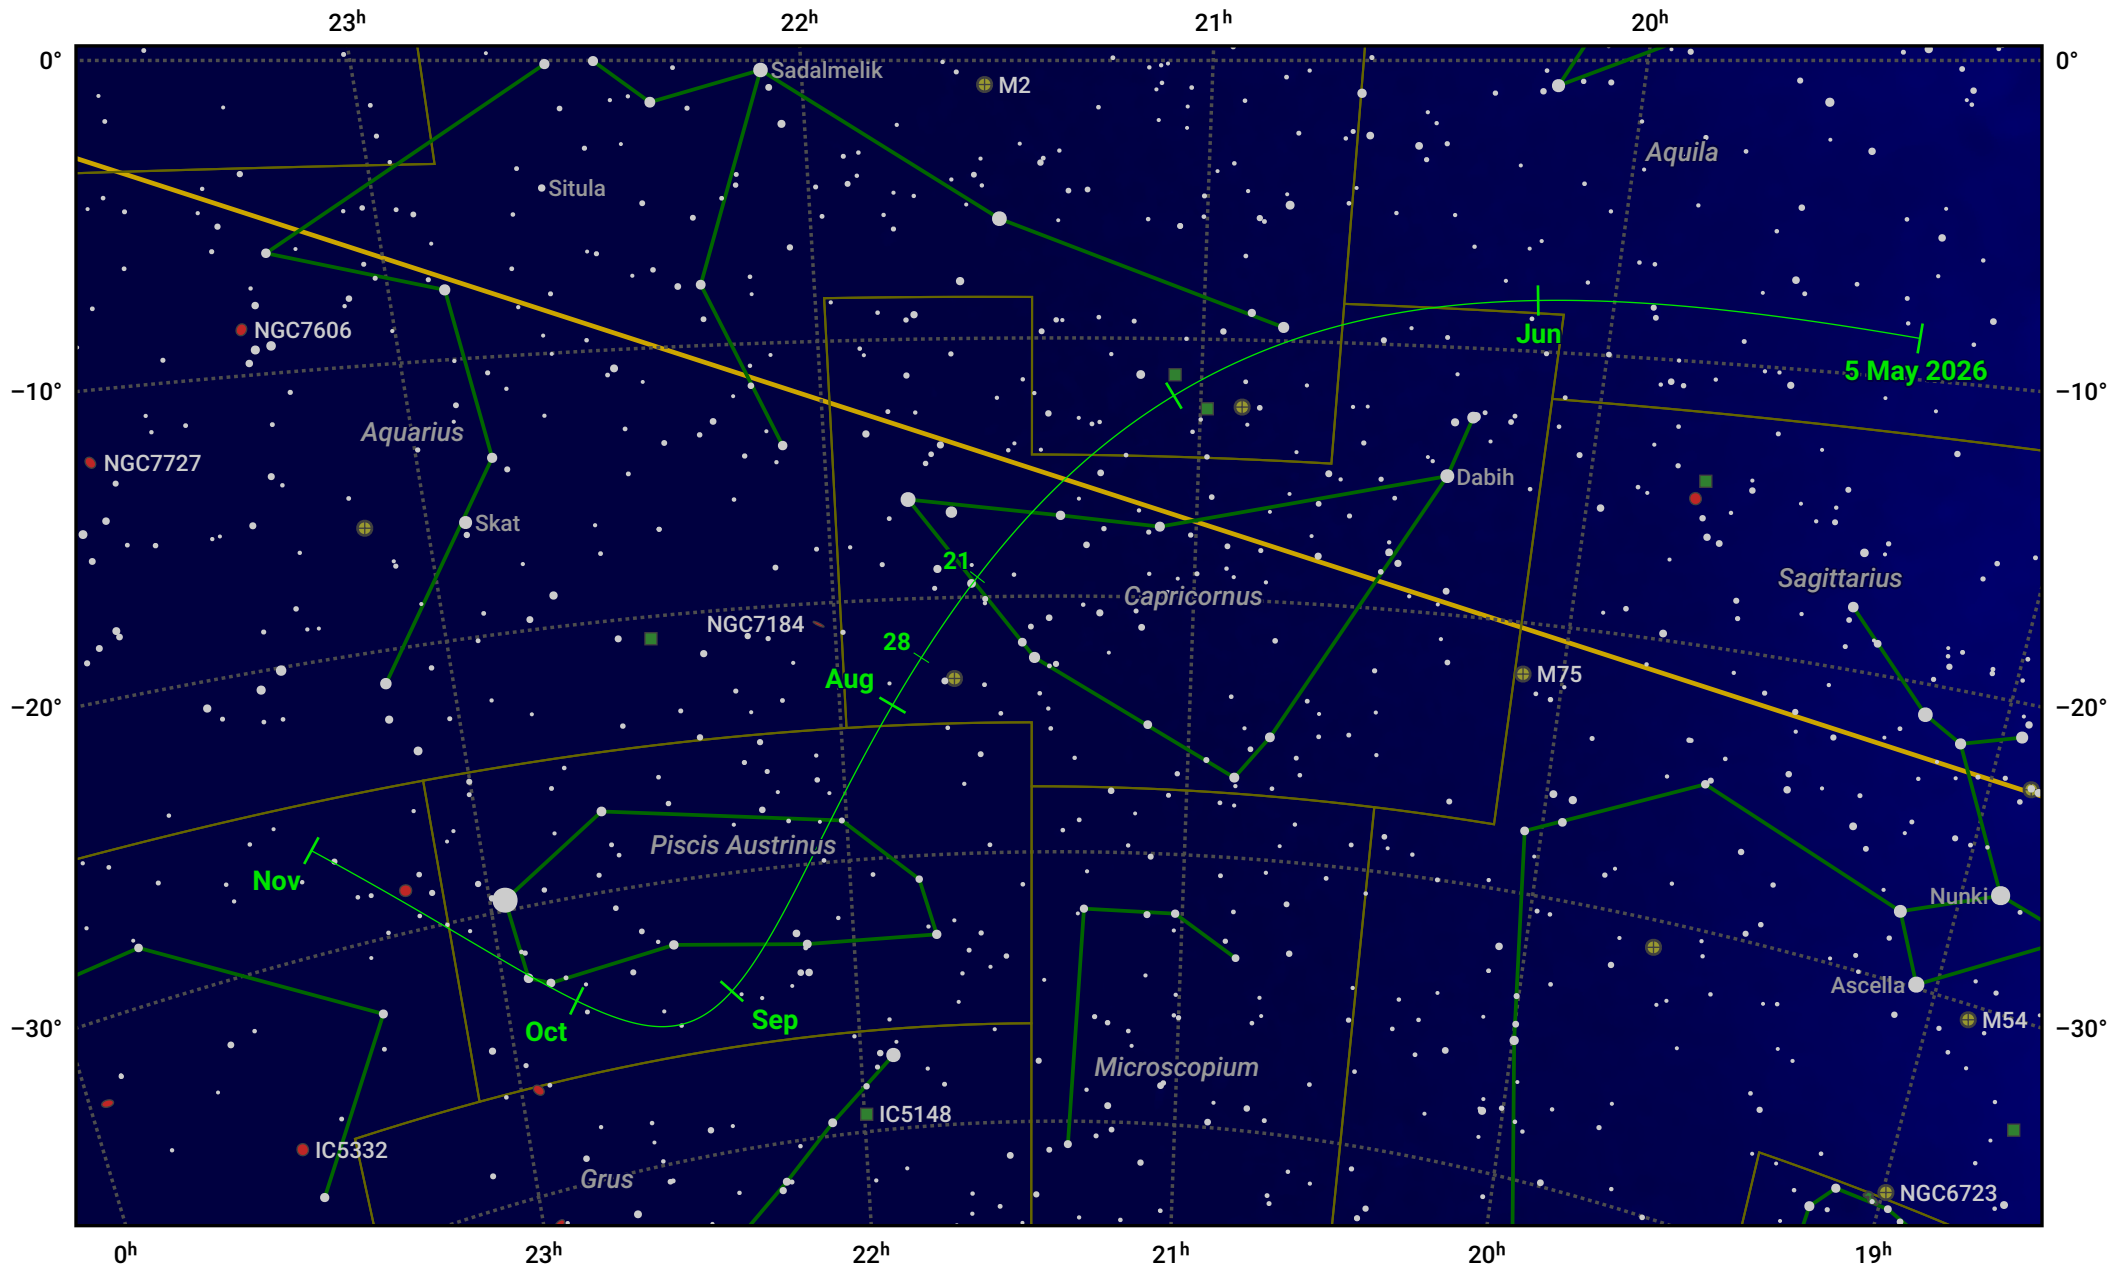

The path of 10P/Tempel starting on 5 May 2026

© Dominic Ford 2011–2024. Date markers placed at midnight UTC. Downloaded from <https://in-the-sky.org>

Magnitude scale: ● 7.0 ● 6.0 ● 5.0 ● 4.0 ● 3.0 ● 2.0 ● 1.0

— Ecliptic Plane

● Galaxy ● Bright nebula ● Open cluster ● Globular cluster

Date	Mag
2026 May 27	9.5
2026 Jun 19	8.5
2026 Jul 1	8.0
2026 Jul 22	7.5
2026 Sep 1	7.8
2026 Sep 19	8.5
2026 Oct 12	9.5
2026 Nov 1	10.5