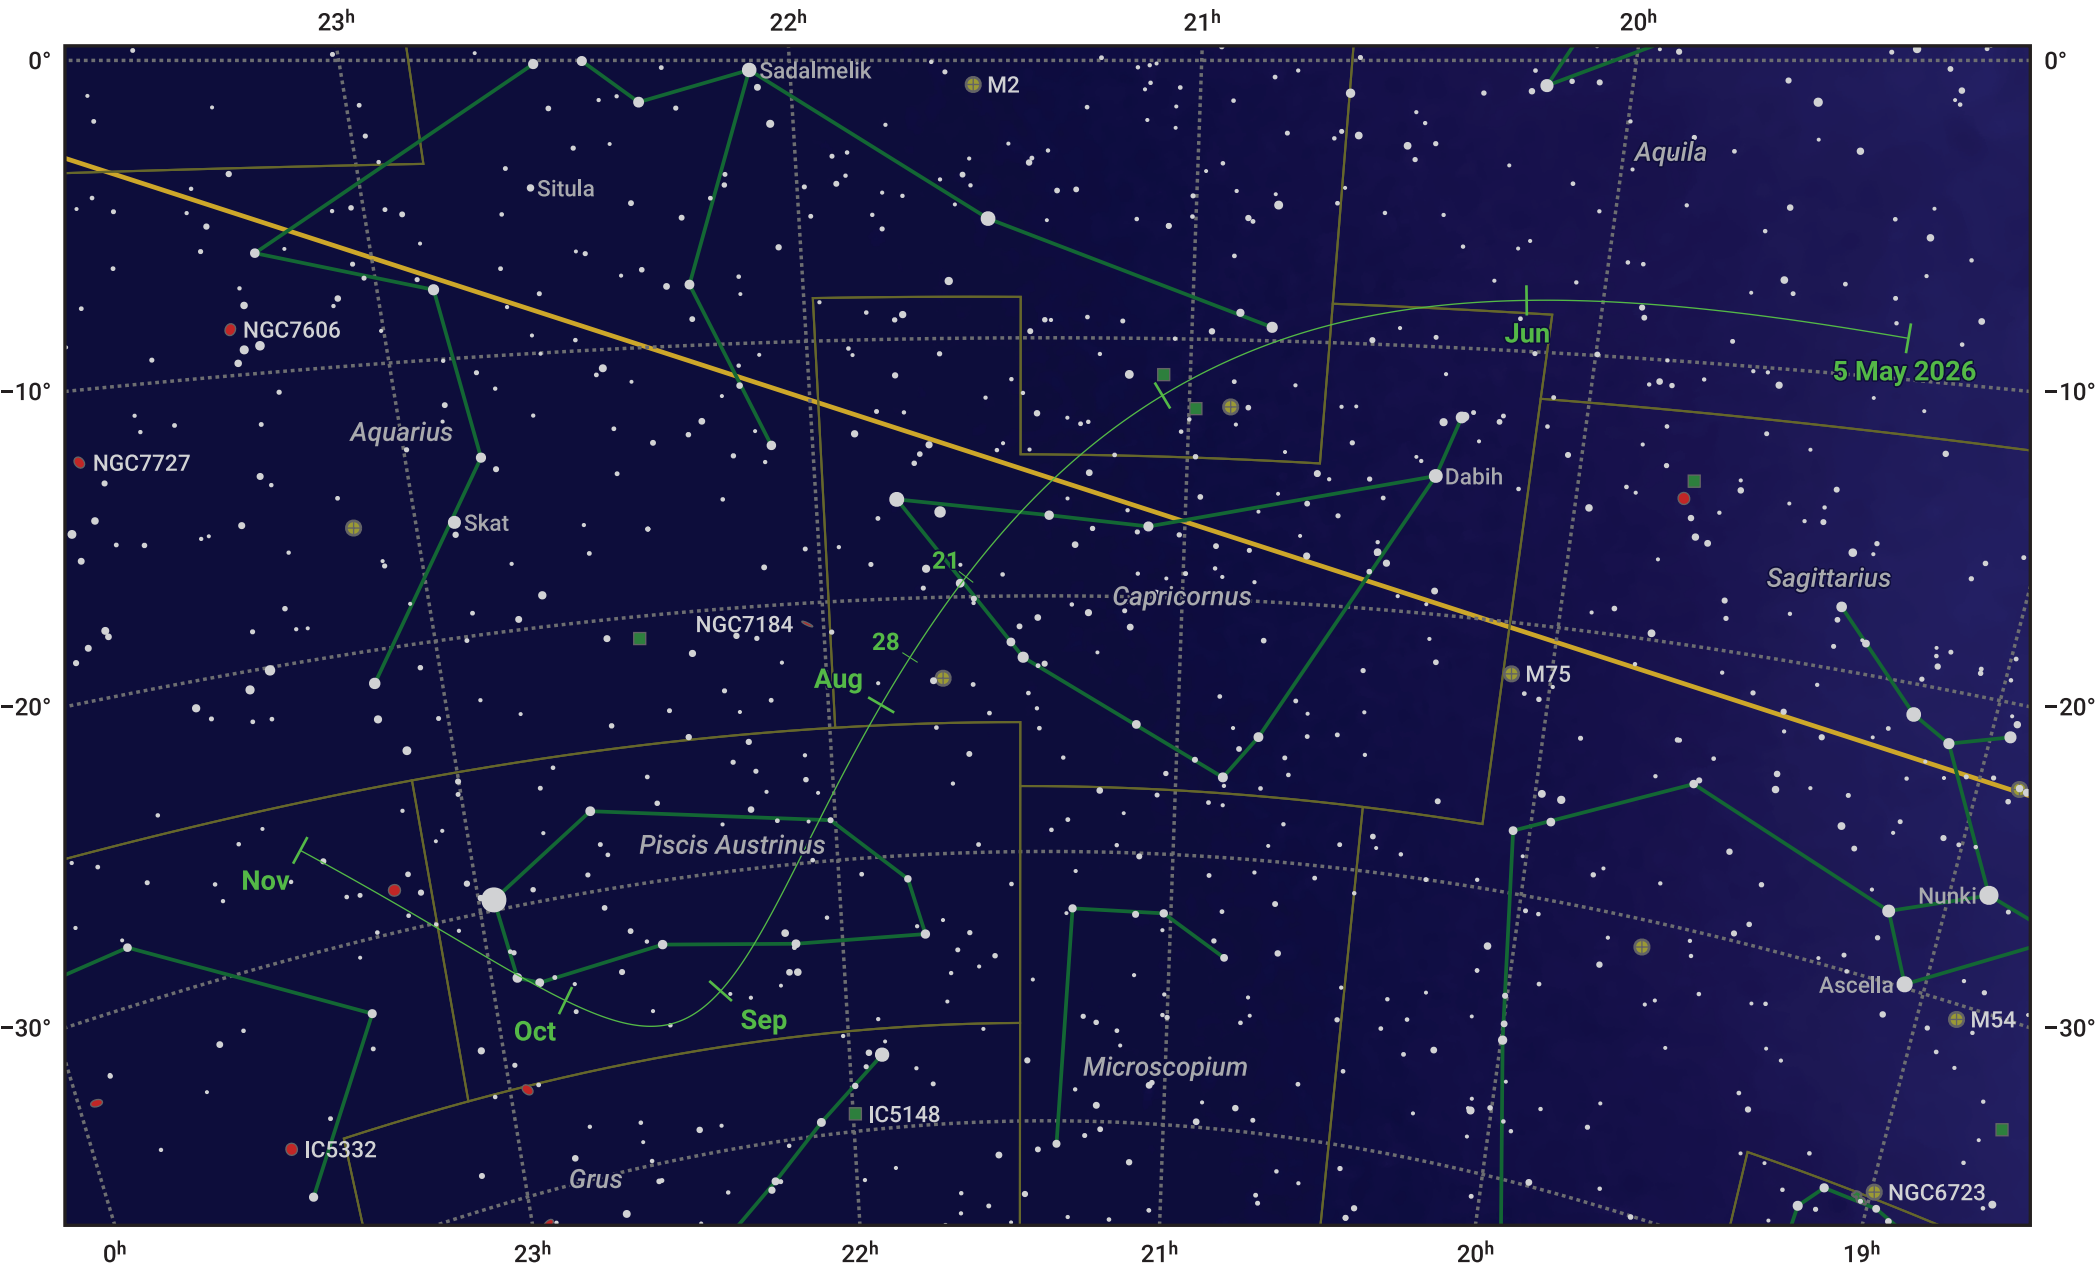

# The path of 10P/Tempel starting on 5 May 2026

© Dominic Ford 2011–2024. Date markers placed at midnight UTC. Downloaded from <https://in-the-sky.org>

Magnitude scale: ● 7.0 ● 6.0 ● 5.0 ● 4.0 ● 3.0 ● 2.0 ● 1.0

— Ecliptic Plane

● Galaxy    ■ Bright nebula    ● Open cluster    ● Globular cluster

Date	Mag
2026 May 27	9.5
2026 Jun 19	8.5
2026 Jul 1	8.0
2026 Jul 22	7.5
2026 Sep 1	7.8
2026 Sep 19	8.5
2026 Oct 12	9.5
2026 Nov 1	10.5