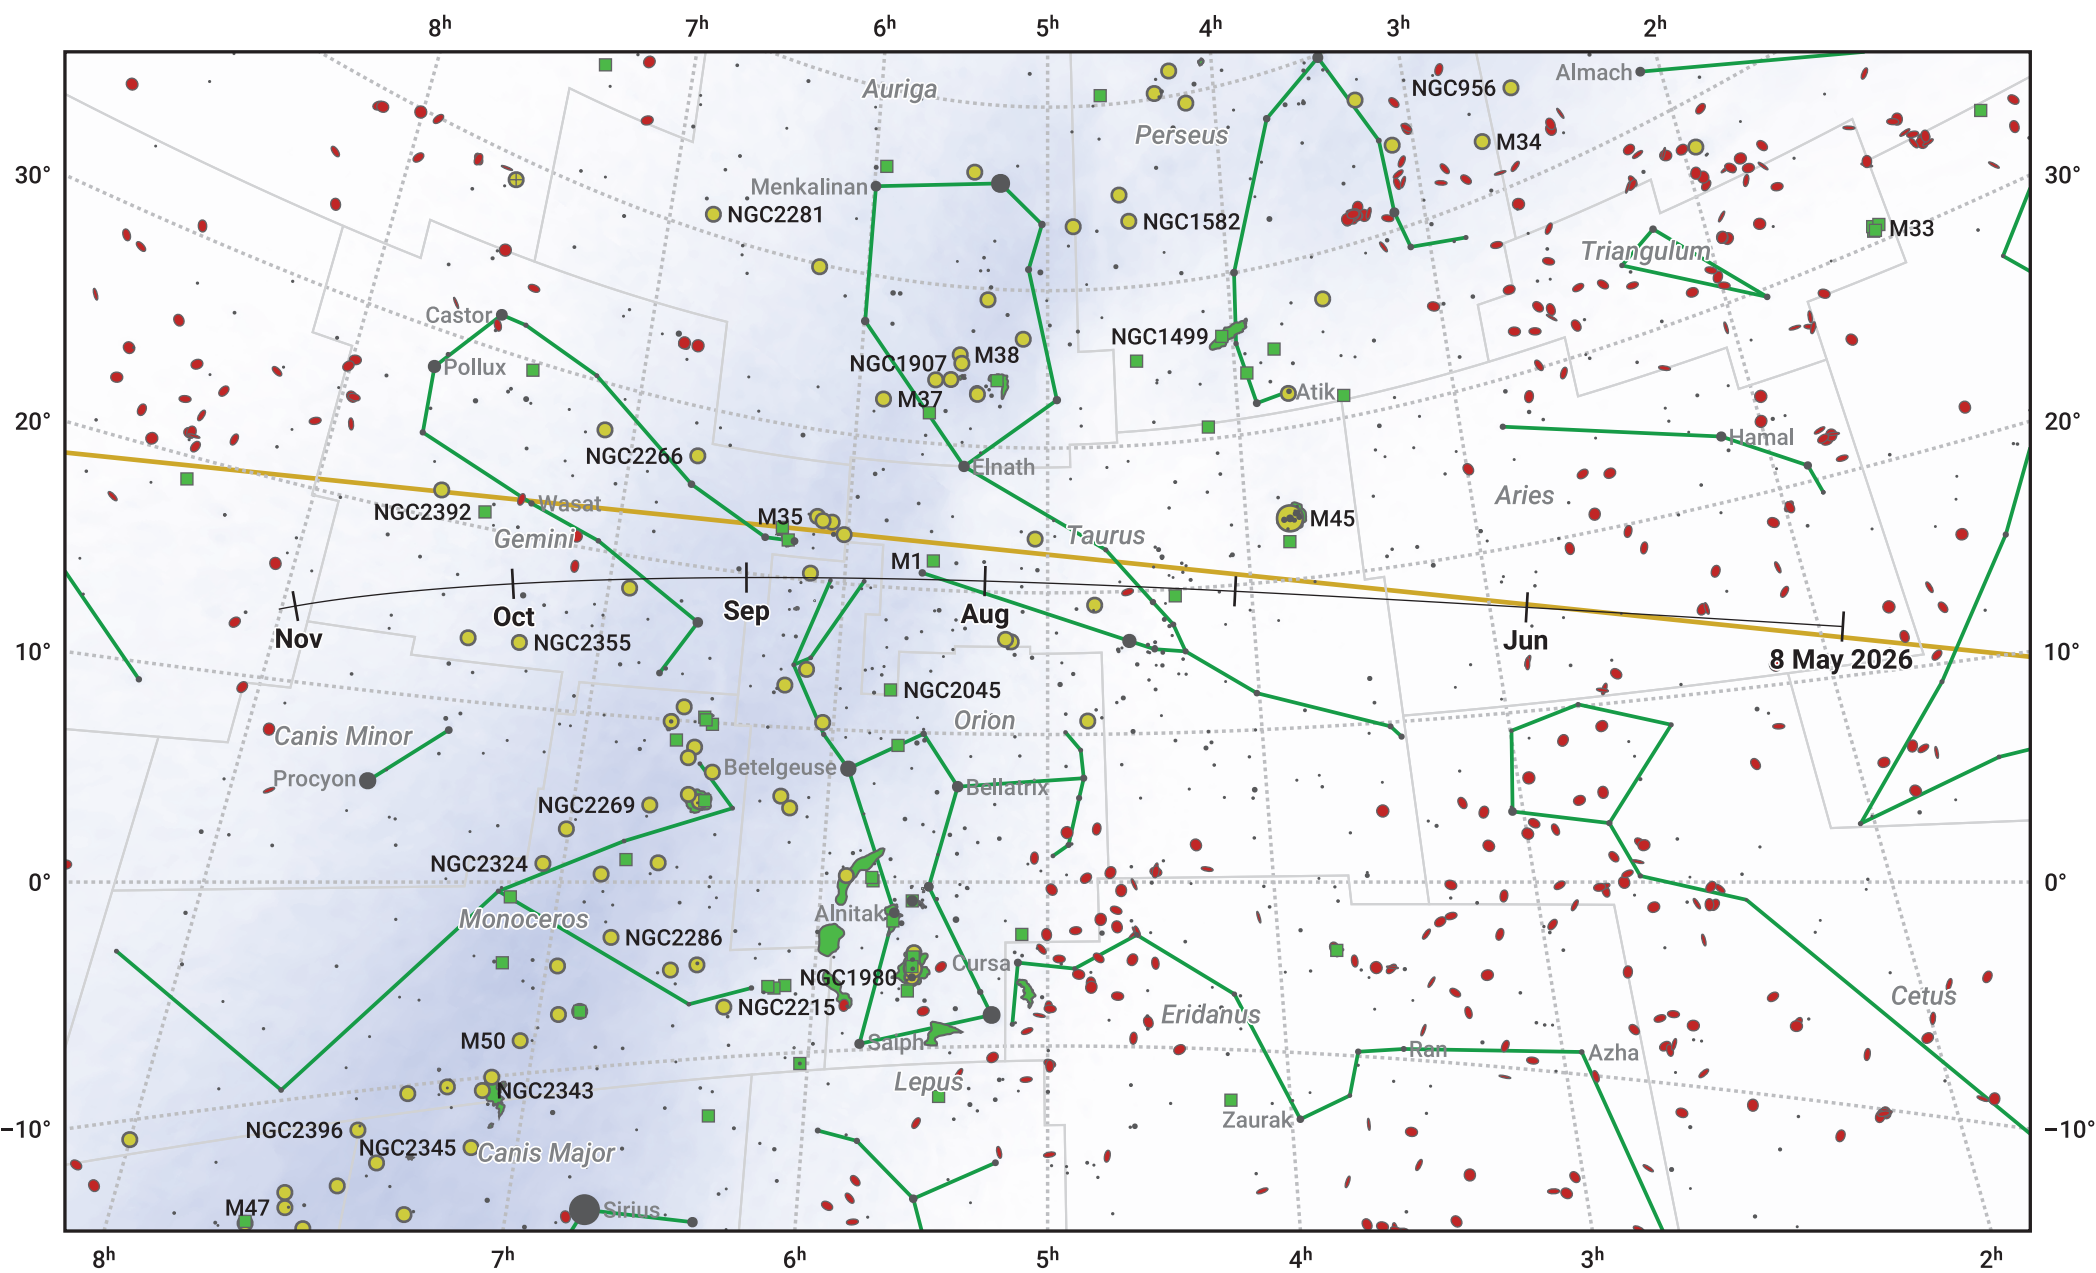

The path of 78P/Gehrels starting on 8 May 2026

© Dominic Ford 2011–2024. Date markers placed at midnight UTC. Downloaded from <https://in-the-sky.org>

Magnitude scale: \bullet 6.0 \bullet 5.0 \bullet 4.0 \bullet 3.0 \bullet 2.0 \bullet 1.0 \bullet 0.0 \bullet -1.0 \bullet -2.0

— Ecliptic Plane

Date	Mag
2026 Jul 1	11.9
2026 Sep 1	11.9
2026 Nov 1	12.0

- Galaxy
- Bright nebula
- Open cluster
- ⊕ Globular cluster