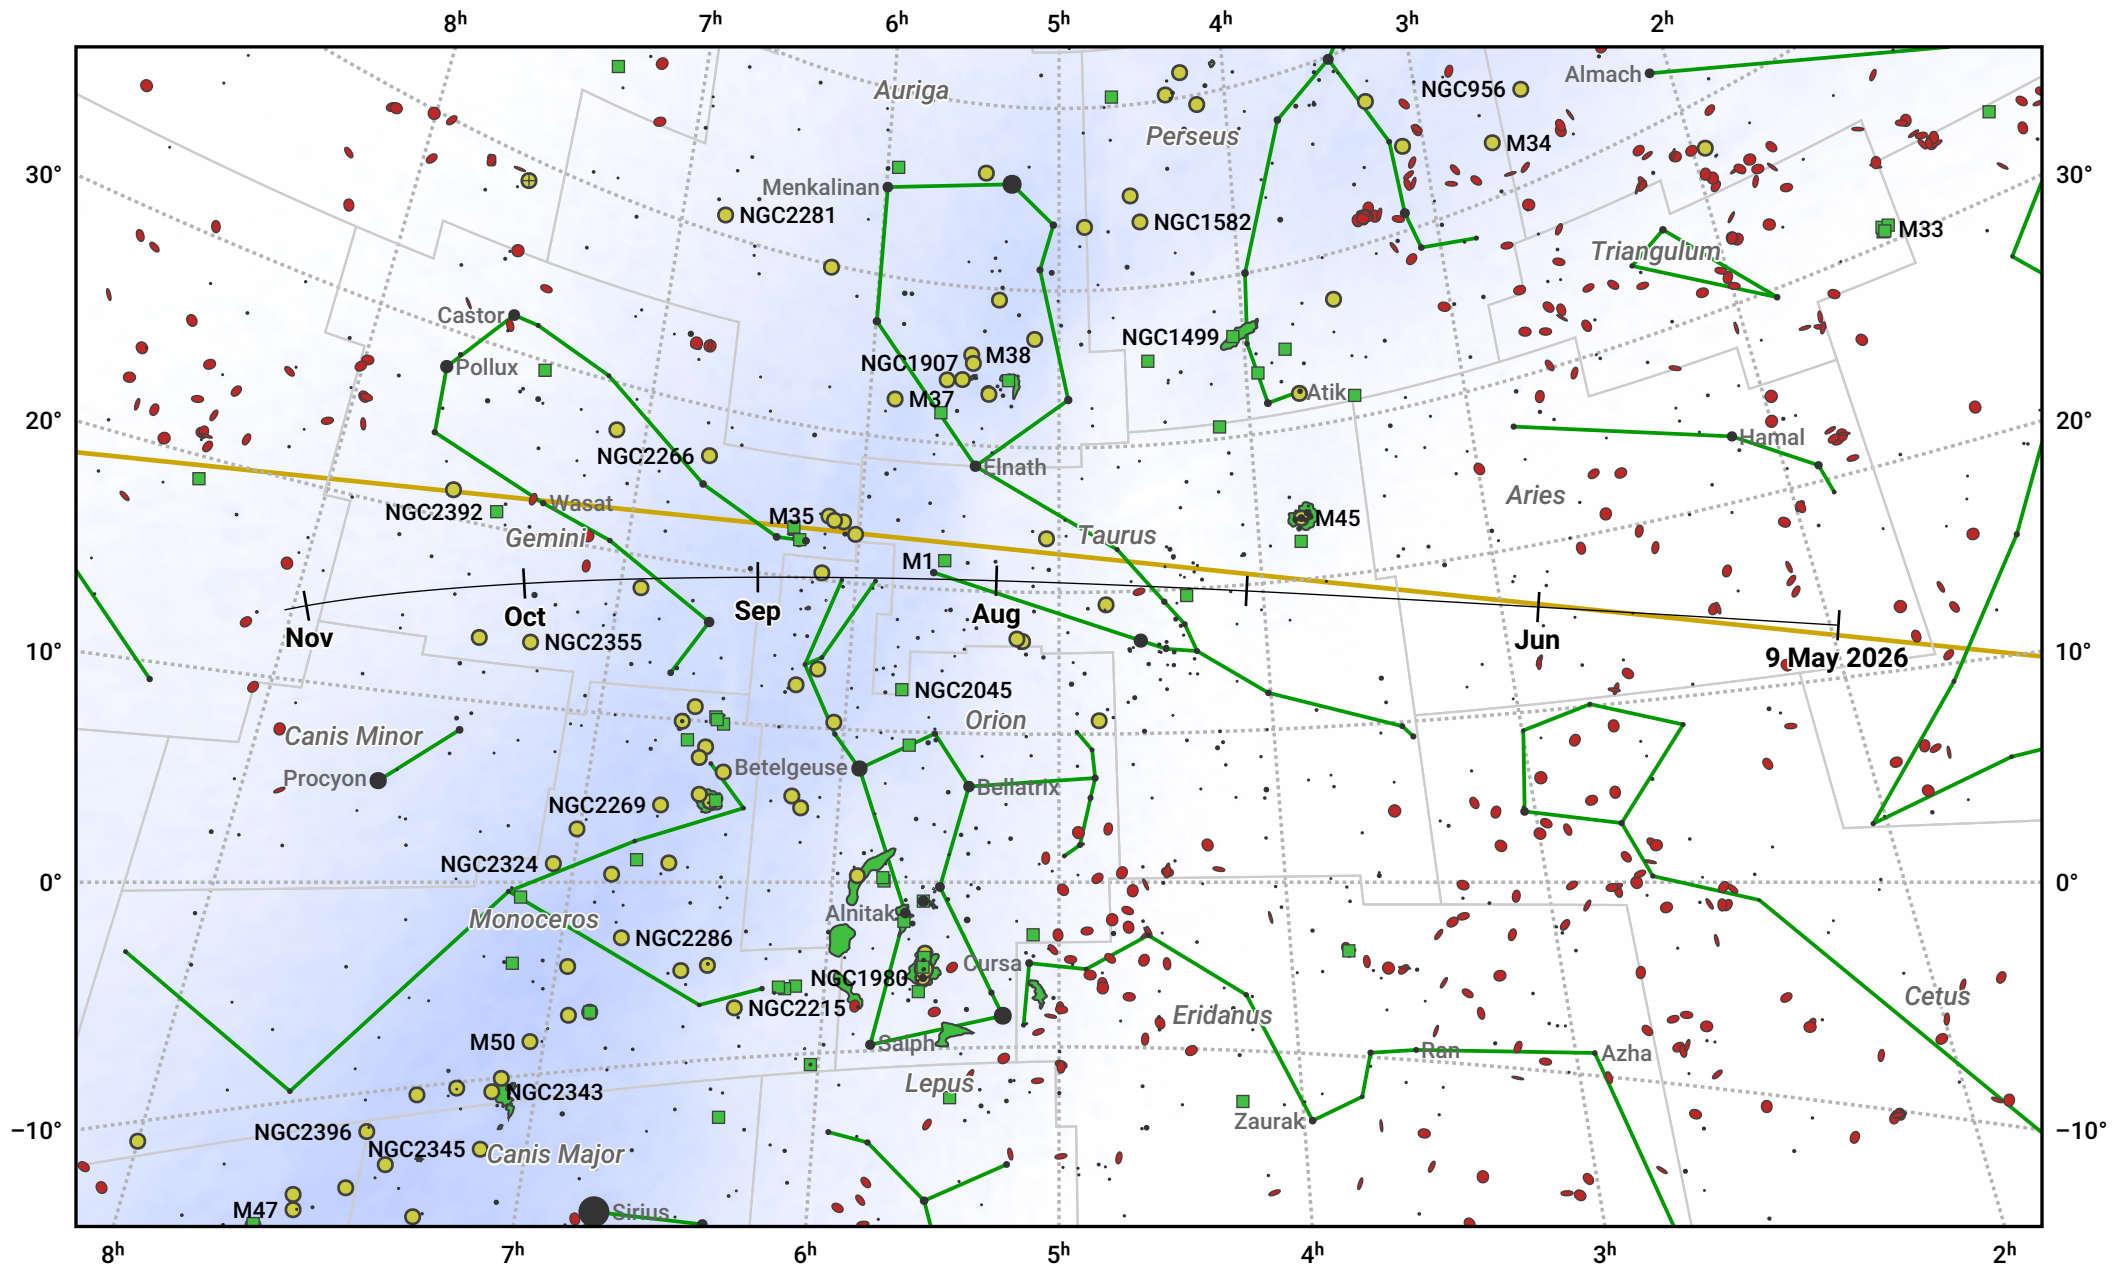

The path of 78P/Gehrels starting on 9 May 2026

© Dominic Ford 2011–2024. Date markers placed at midnight UTC. Downloaded from <https://in-the-sky.org>

Magnitude scale: 6.0 5.0 4.0 3.0 2.0 1.0 0.0 -1.0 -2.0

— Ecliptic Plane

Galaxy Bright nebula Open cluster Globular cluster

Date	Mag
2026 Jul 1	11.9
2026 Sep 1	11.9
2026 Nov 1	12.0