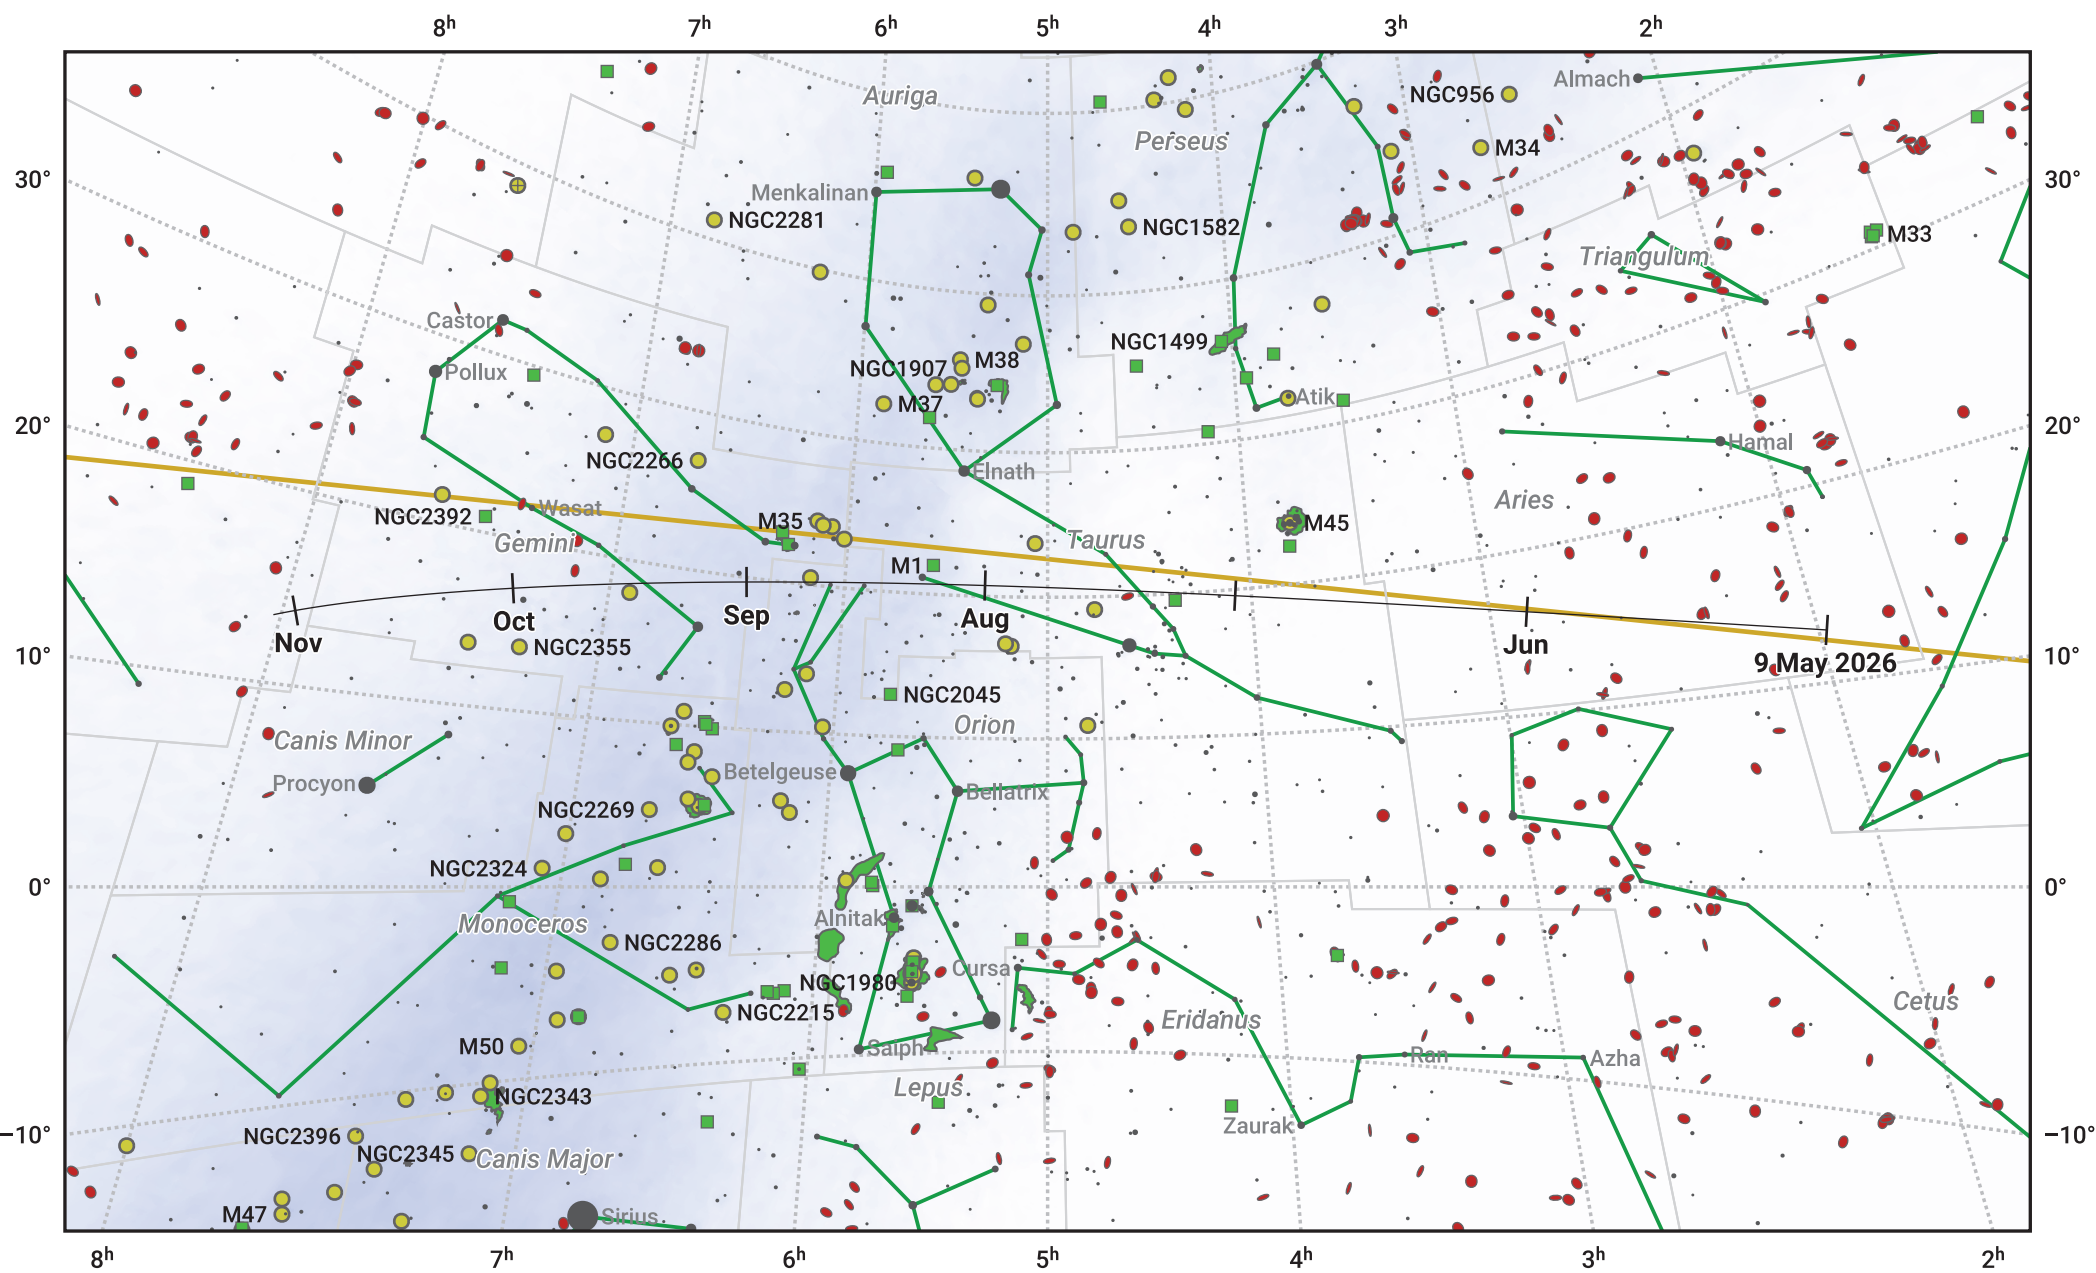

The path of 78P/Gehrels starting on 9 May 2026

© Dominic Ford 2011–2024. Date markers placed at midnight UTC. Downloaded from <https://in-the-sky.org>

Magnitude scale: ● 6.0 ● 5.0 ● 4.0 ● 3.0 ● 2.0 ● 1.0 ● 0.0 ● -1.0 ● -2.0

— Ecliptic Plane

- Galaxy
- Bright nebula
- Open cluster
- ⊕ Globular cluster

Date	Mag
2026 Jul 1	11.9
2026 Sep 1	11.9
2026 Nov 1	12.0