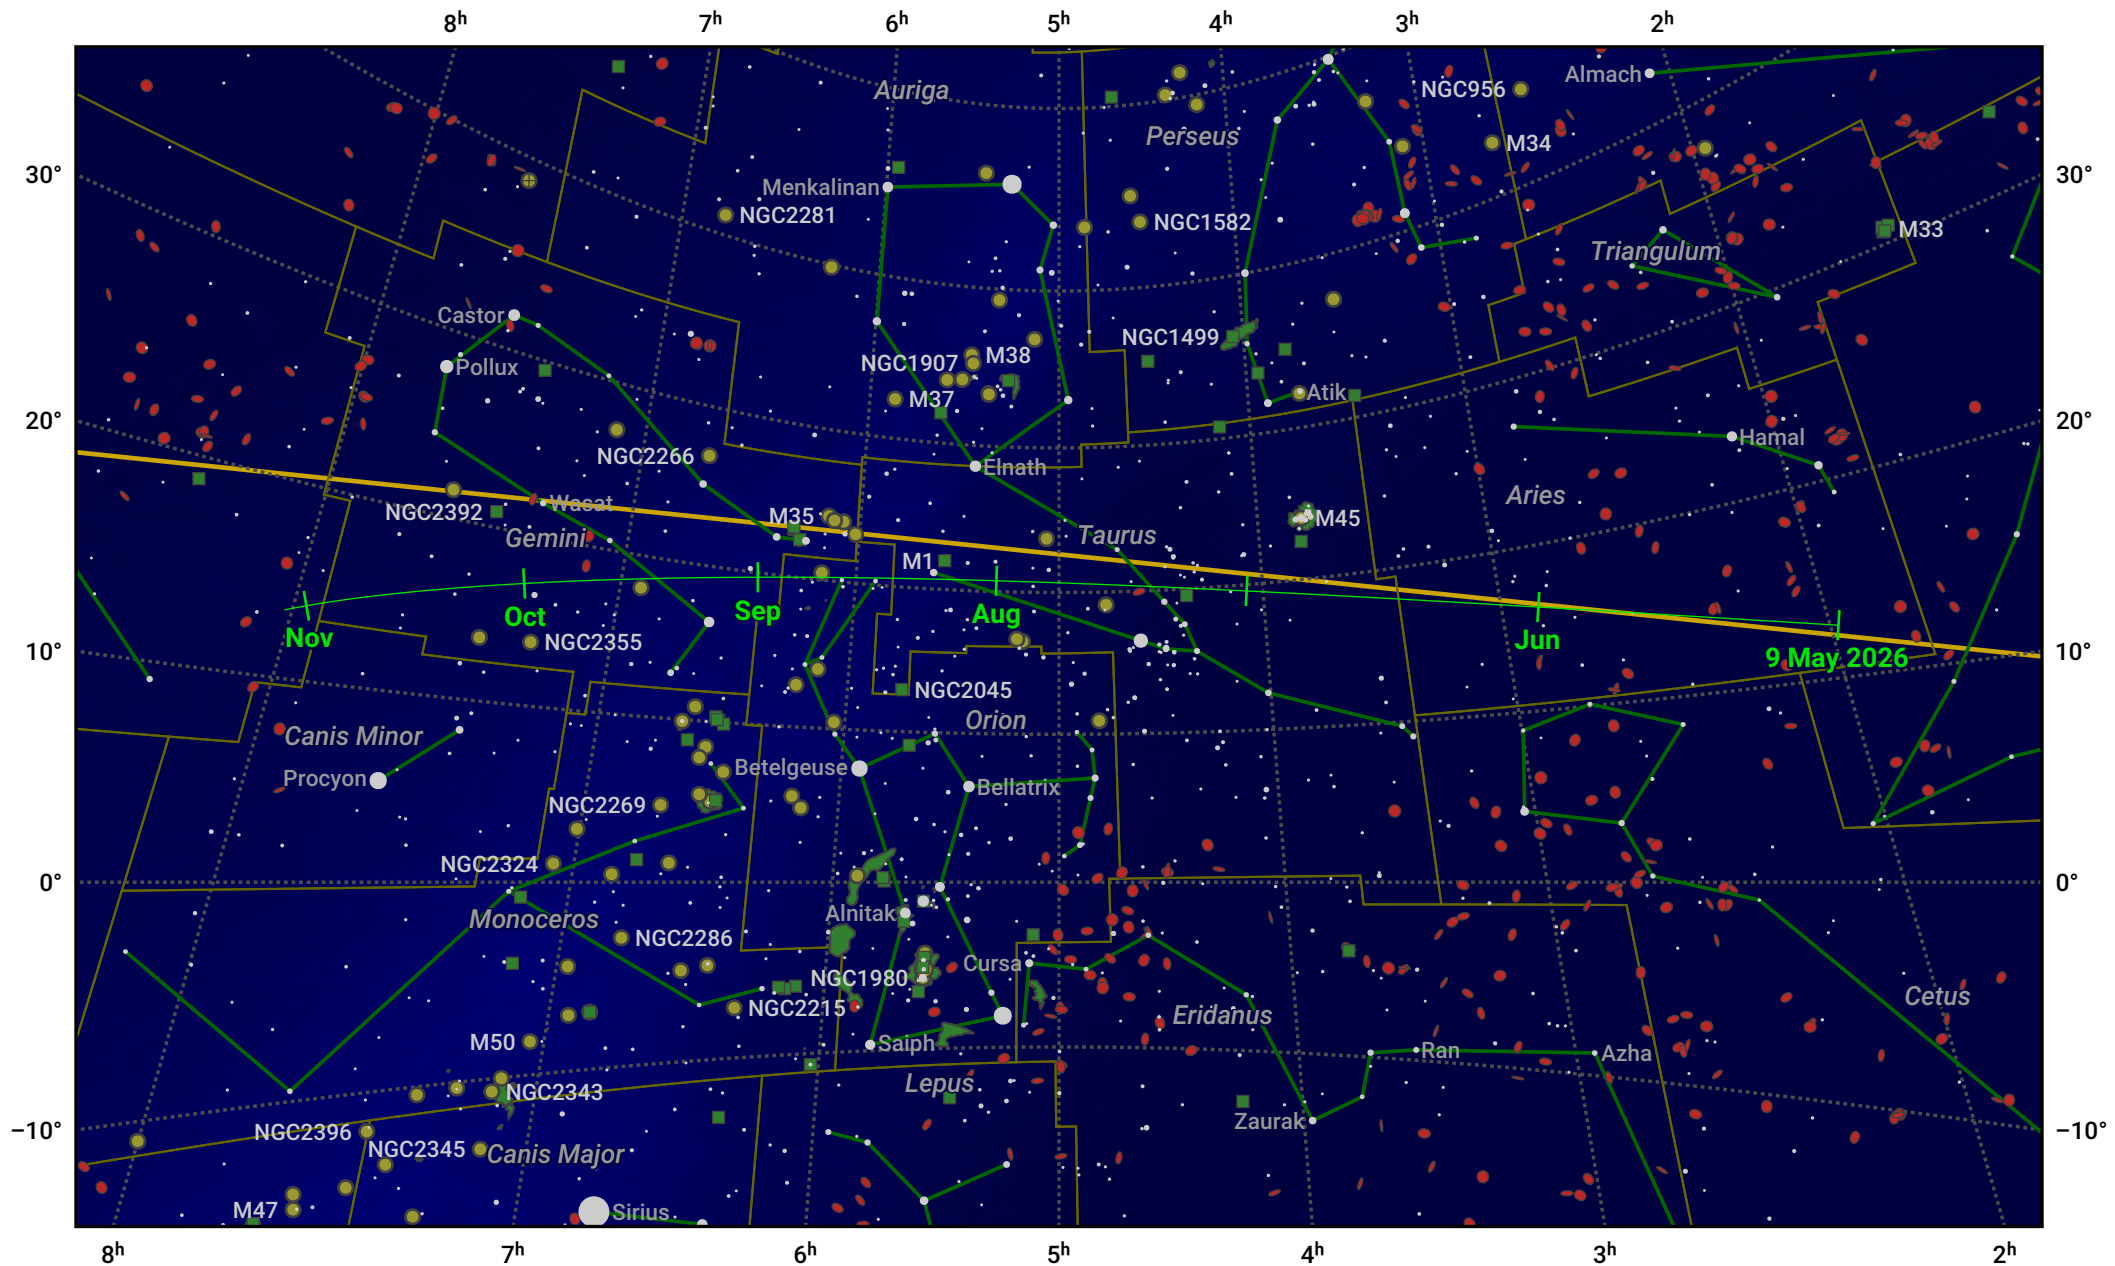

# The path of 78P/Gehrels starting on 9 May 2026

© Dominic Ford 2011–2024. Date markers placed at midnight UTC. Downloaded from <https://in-the-sky.org>

Magnitude scale: ● 6.0 ● 5.0 ● 4.0 ● 3.0 ● 2.0 ● 1.0 ● 0.0 ● -1.0 ● -2.0

— Ecliptic Plane

● Galaxy    ■ Bright nebula    ● Open cluster    ● Globular cluster

Date	Mag
2026 Jul 1	11.9
2026 Sep 1	11.9
2026 Nov 1	12.0