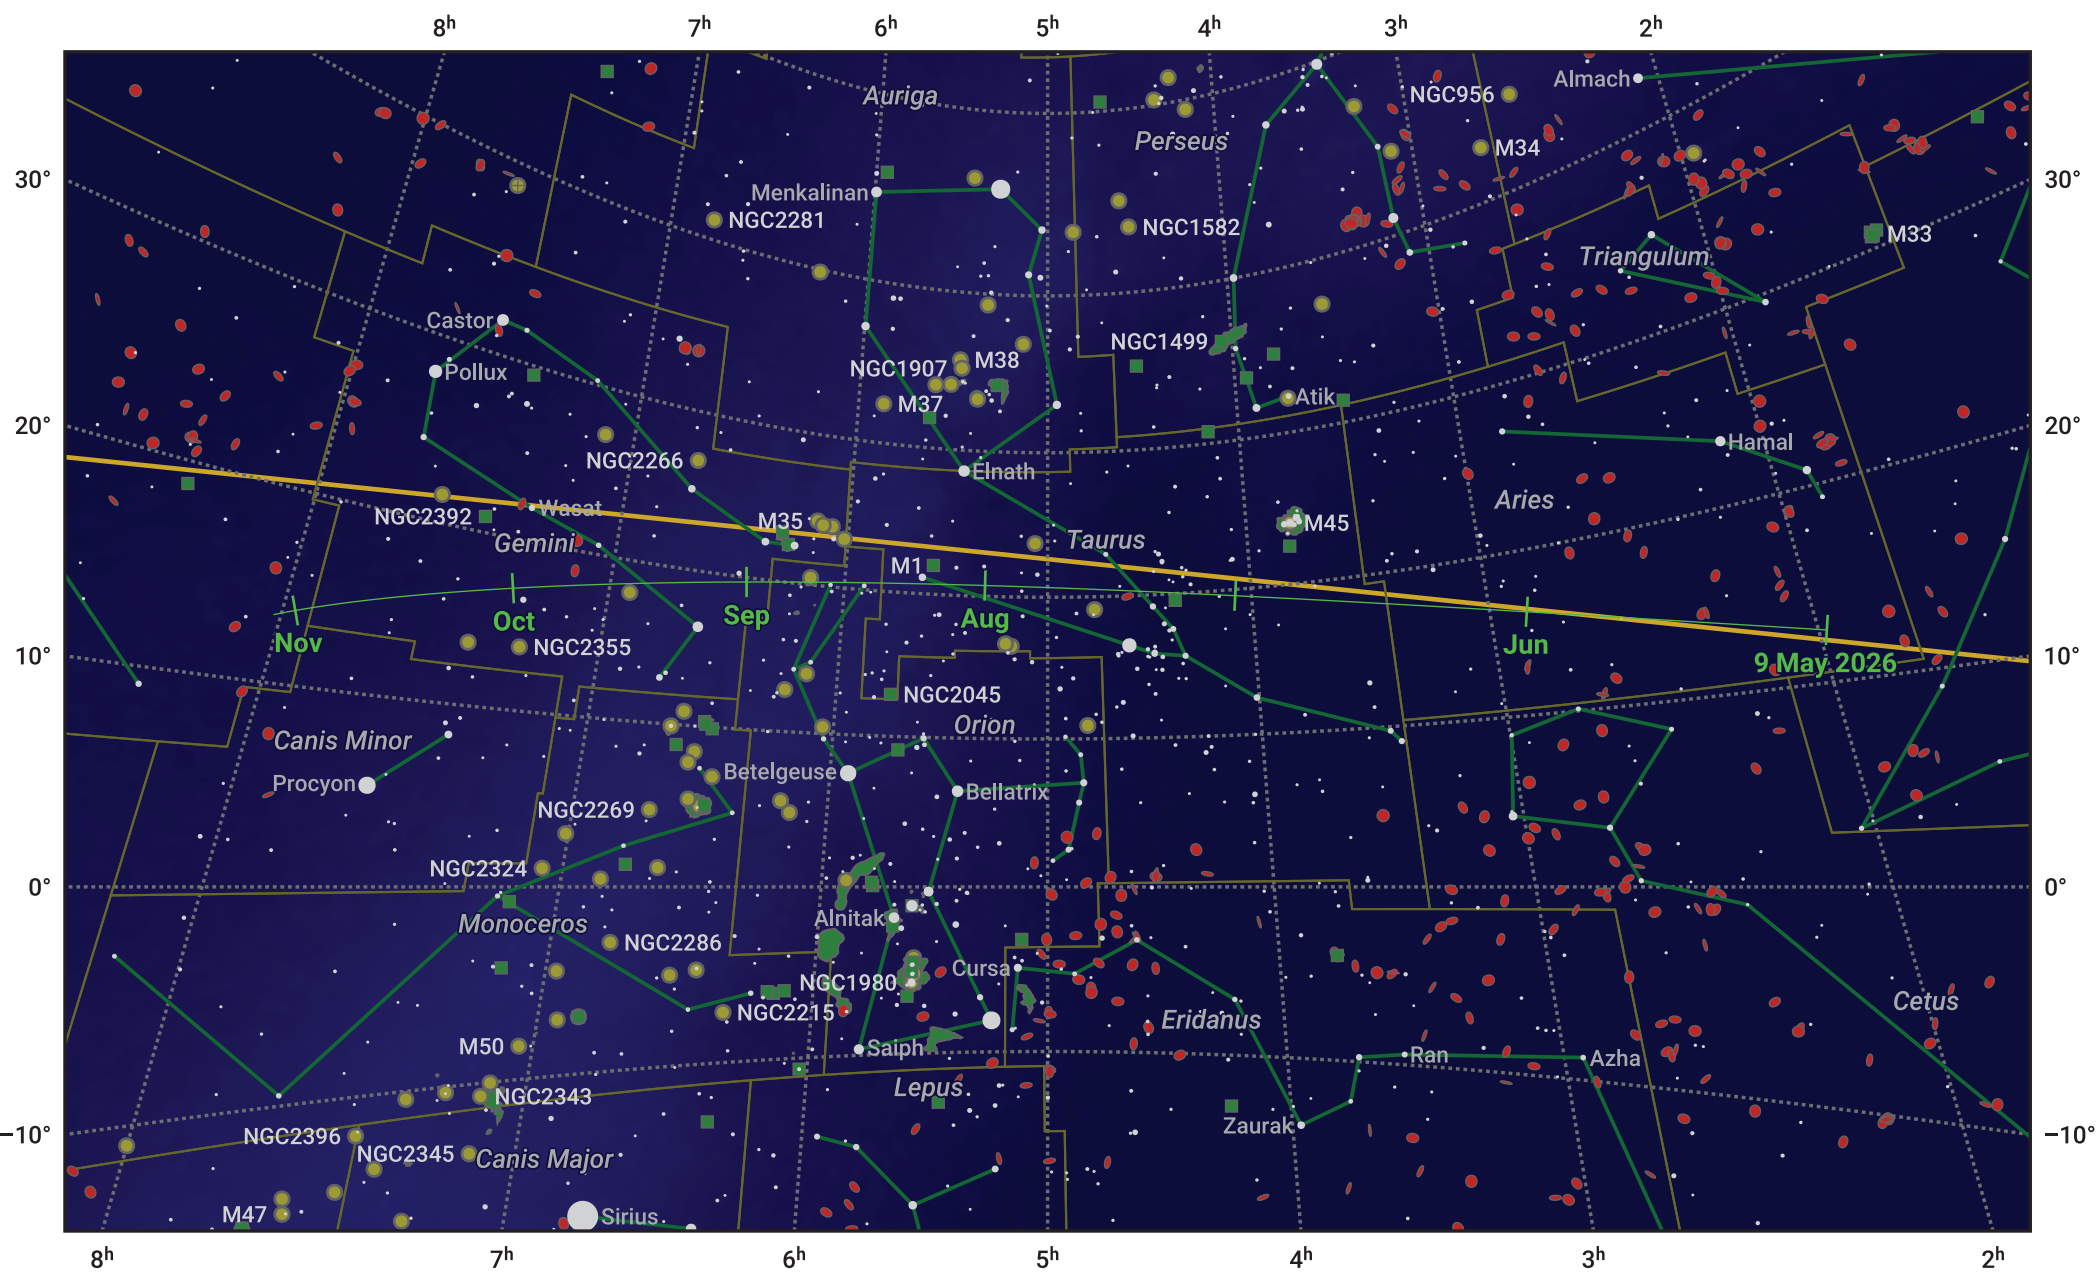

# The path of 78P/Gehrels starting on 9 May 2026

© Dominic Ford 2011–2024. Date markers placed at midnight UTC. Downloaded from <https://in-the-sky.org>

Magnitude scale:  6.0  5.0  4.0  3.0  2.0  1.0  0.0  -1.0  -2.0

Ecliptic Plane

- Galaxy
- Bright nebula
- Open cluster
- Globular cluster

Date	Mag
2026 Jul 1	11.9
2026 Sep 1	11.9
2026 Nov 1	12.0