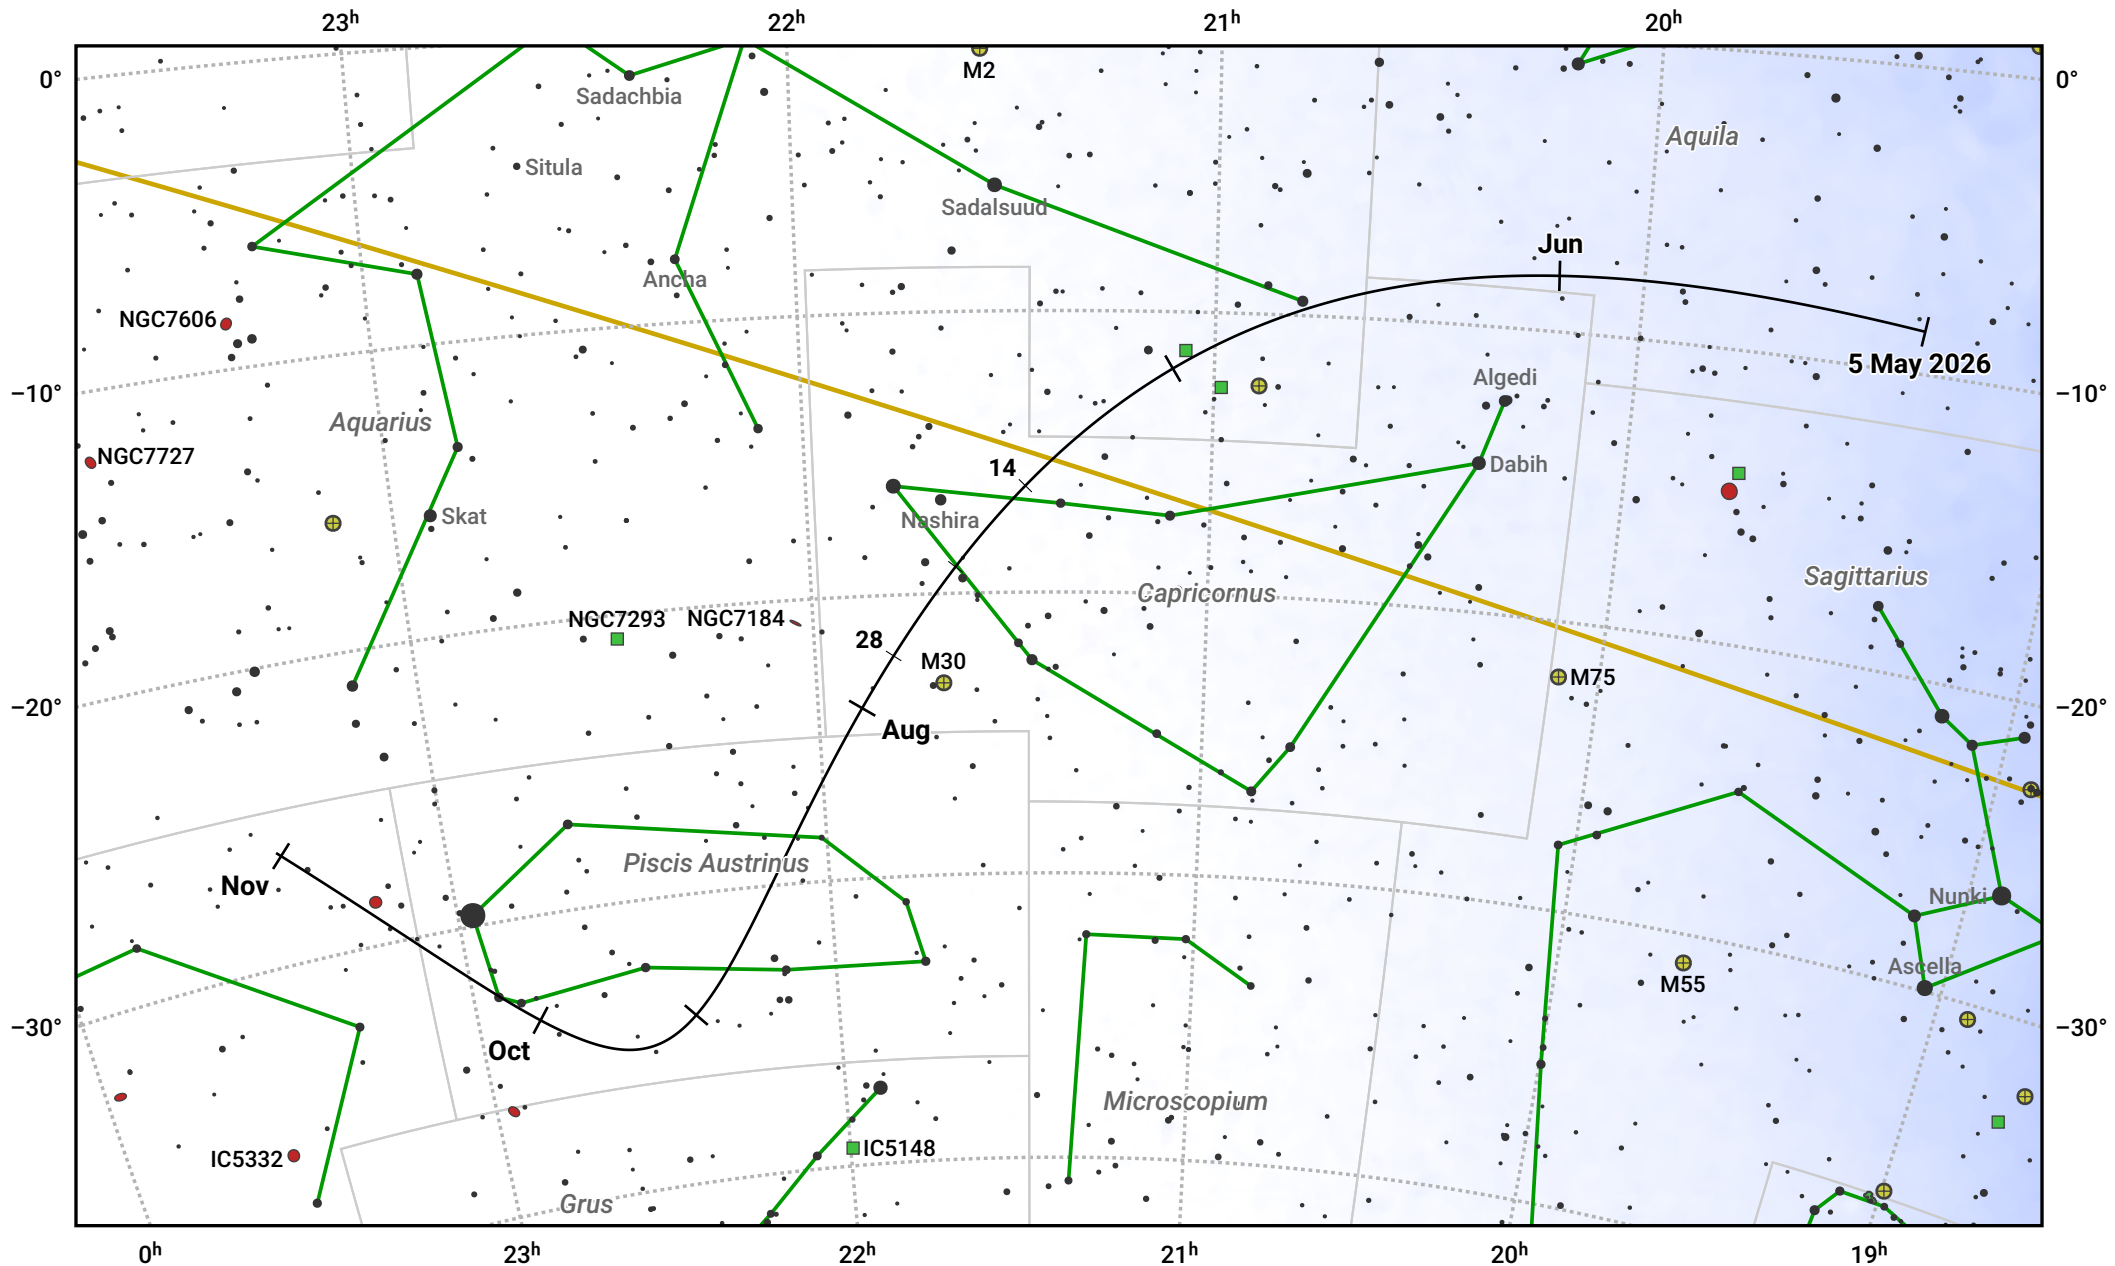

The path of 10P/Tempel starting on 5 May 2026

© Dominic Ford 2011–2024. Date markers placed at midnight UTC. Downloaded from <https://in-the-sky.org>

Magnitude scale: ● 7.0 ● 6.0 ● 5.0 ● 4.0 ● 3.0 ● 2.0 ● 1.0

— Ecliptic Plane

● Galaxy ■ Bright nebula ● Open cluster ⊕ Globular cluster

Date	Mag
2026 May 27	9.5
2026 Jun 19	8.4
2026 Jul 1	8.0
2026 Jul 22	7.4
2026 Sep 1	7.8
2026 Sep 18	8.5
2026 Oct 11	9.5
2026 Nov 1	10.5