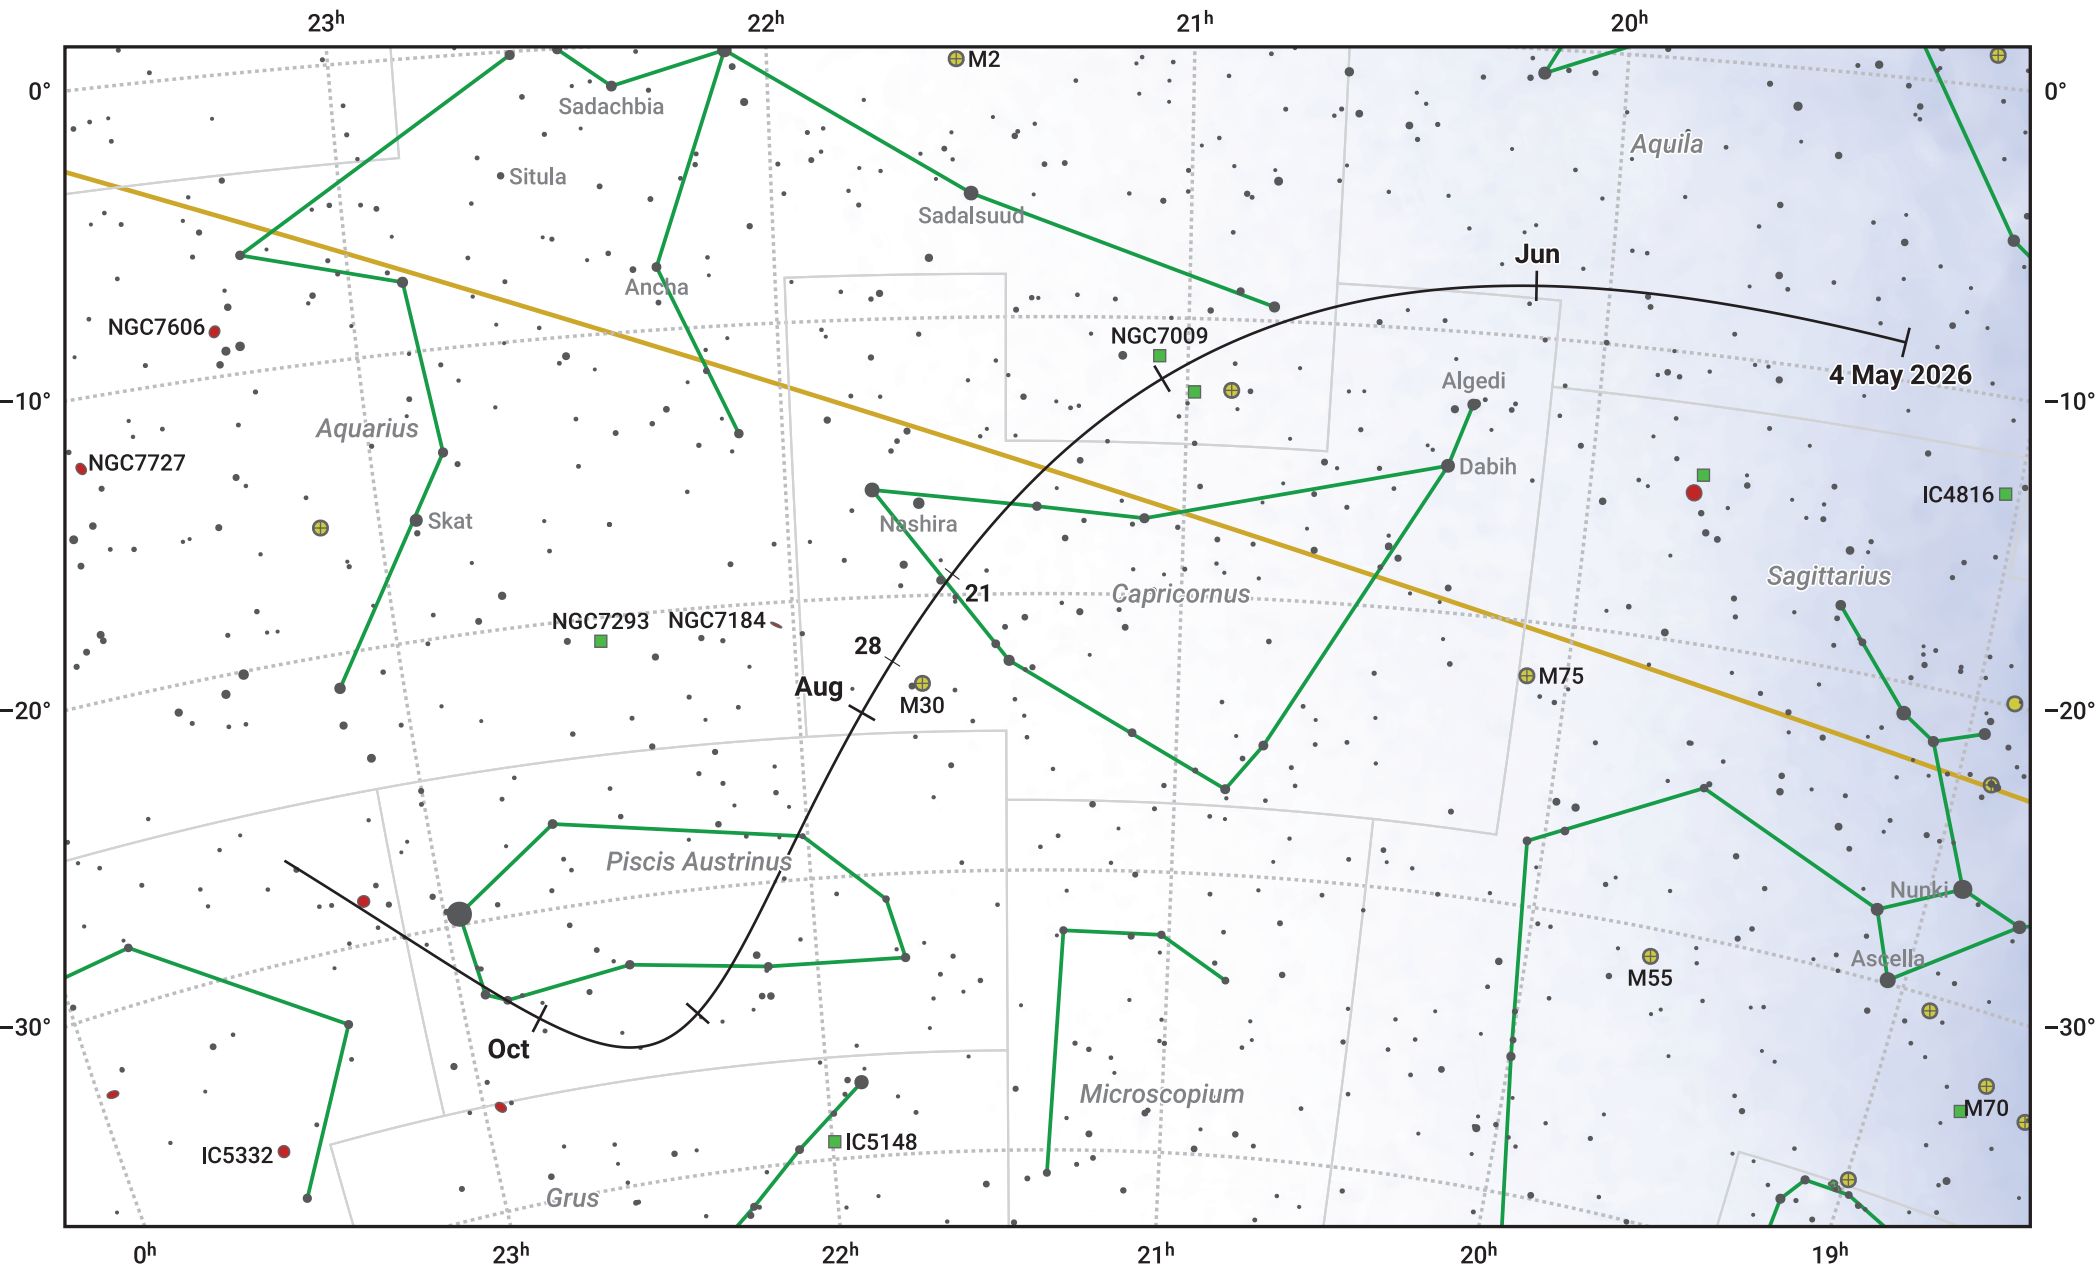

The path of 10P/Tempel starting on 4 May 2026

© Dominic Ford 2011–2024. Date markers placed at midnight UTC. Downloaded from <https://in-the-sky.org>

Magnitude scale: ● 7.0 ● 6.0 ● 5.0 ● 4.0 ● 3.0 ● 2.0 ● 1.0

— Ecliptic Plane

● Galaxy ■ Bright nebula ● Open cluster ⊕ Globular cluster

Date	Mag
2026 May 26	9.6
2026 Jun 18	8.5
2026 Jul 1	8.0
2026 Jul 20	7.5
2026 Sep 1	7.9
2026 Sep 19	8.5
2026 Oct 12	9.5