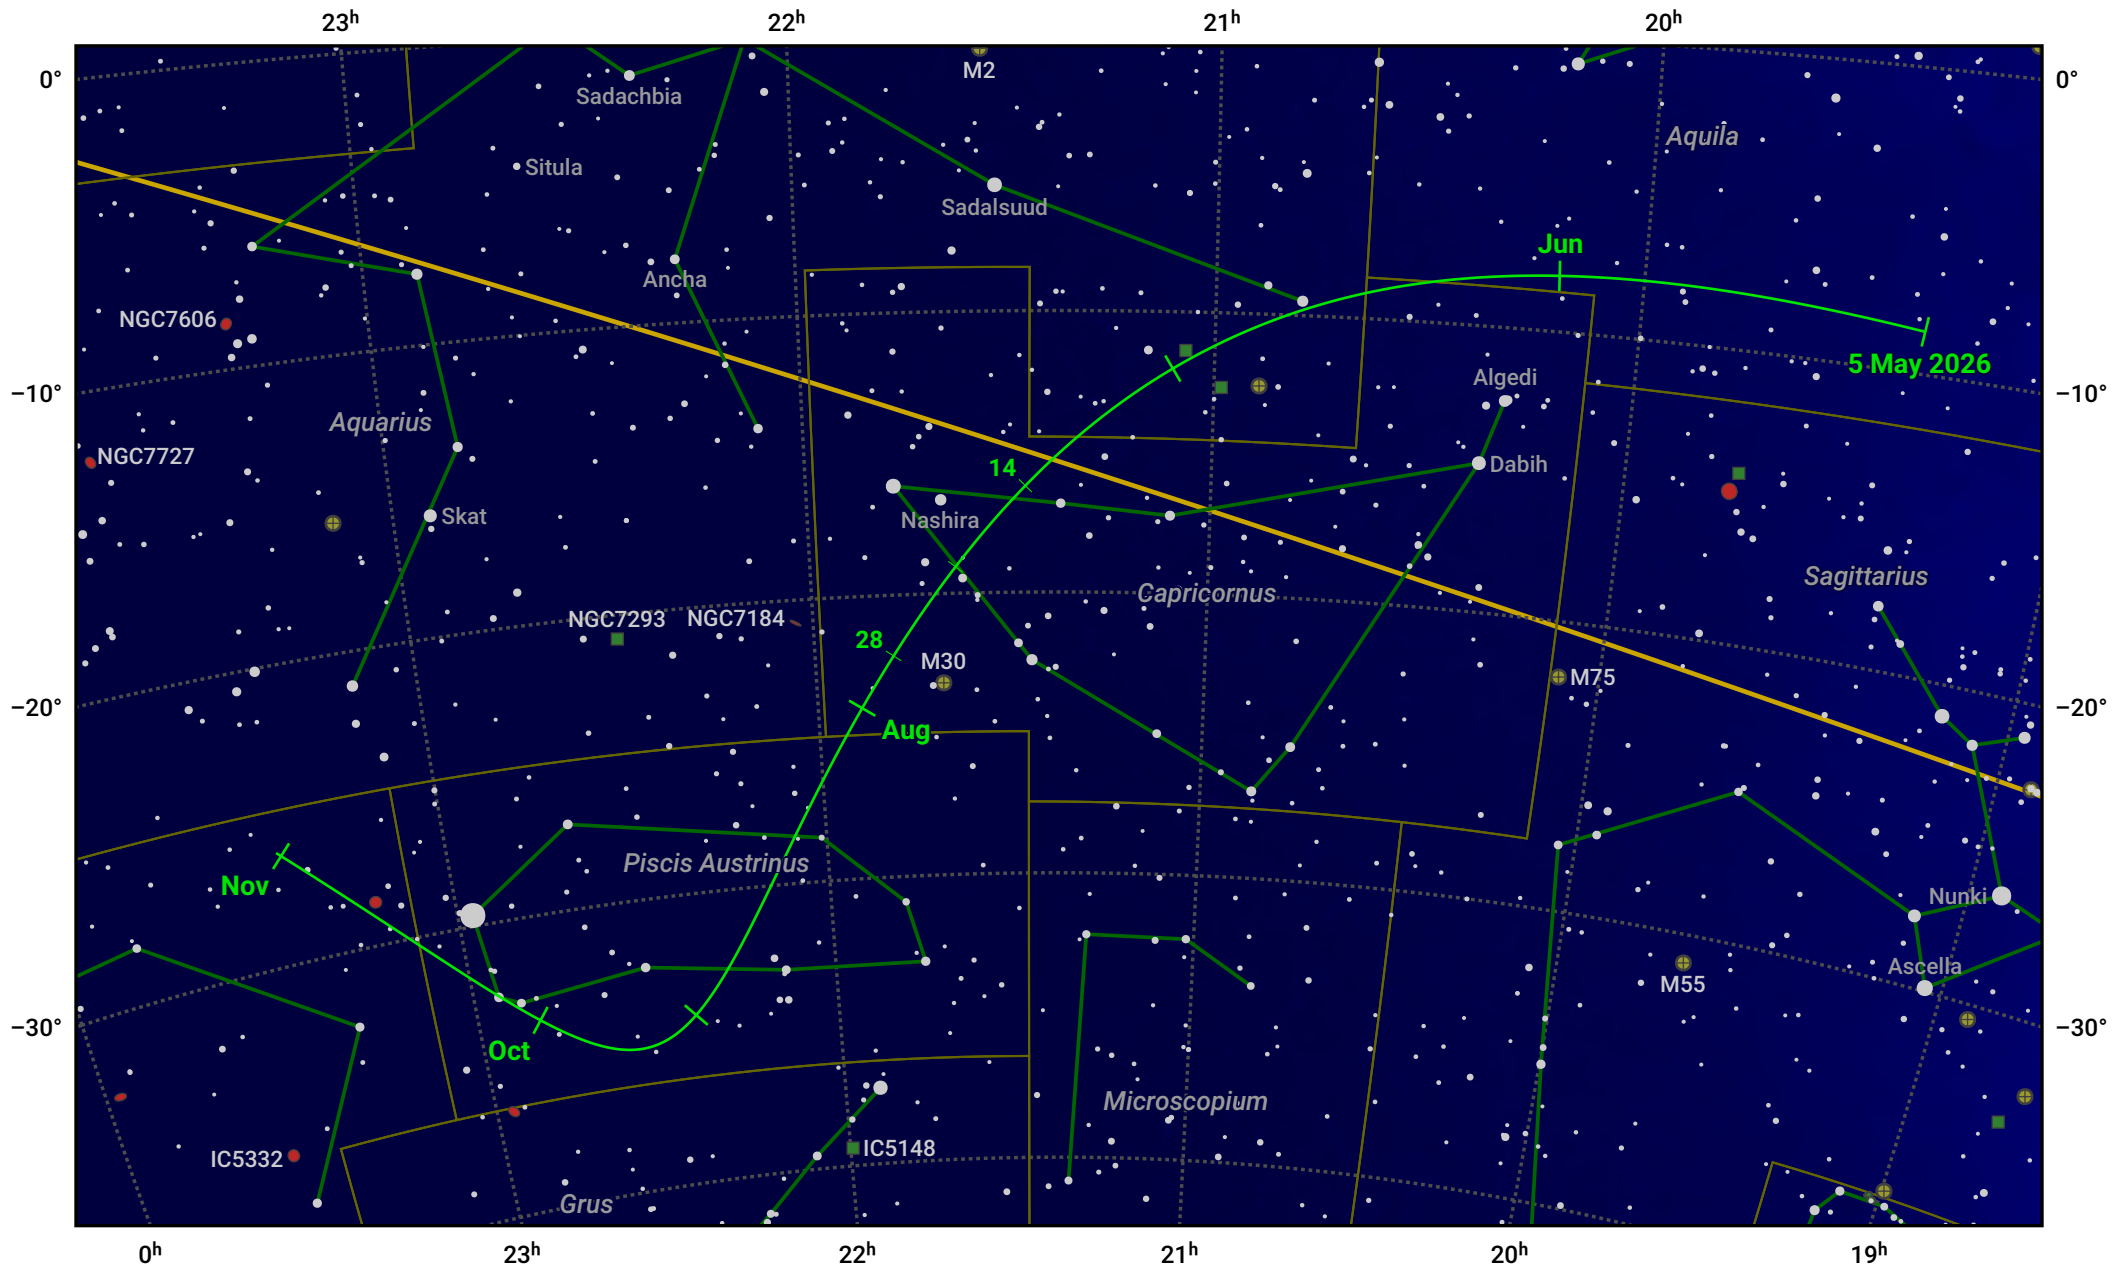

The path of 10P/Tempel starting on 5 May 2026

© Dominic Ford 2011–2024. Date markers placed at midnight UTC. Downloaded from <https://in-the-sky.org>

Magnitude scale: • 7.0 • 6.0 • 5.0 • 4.0 • 3.0 • 2.0 • 1.0

— Ecliptic Plane

● Galaxy ■ Bright nebula ● Open cluster ● Globular cluster

Date	Mag
2026 May 27	9.5
2026 Jun 19	8.4
2026 Jul 1	8.0
2026 Jul 22	7.4
2026 Sep 1	7.8
2026 Sep 18	8.5
2026 Oct 11	9.5
2026 Nov 1	10.5