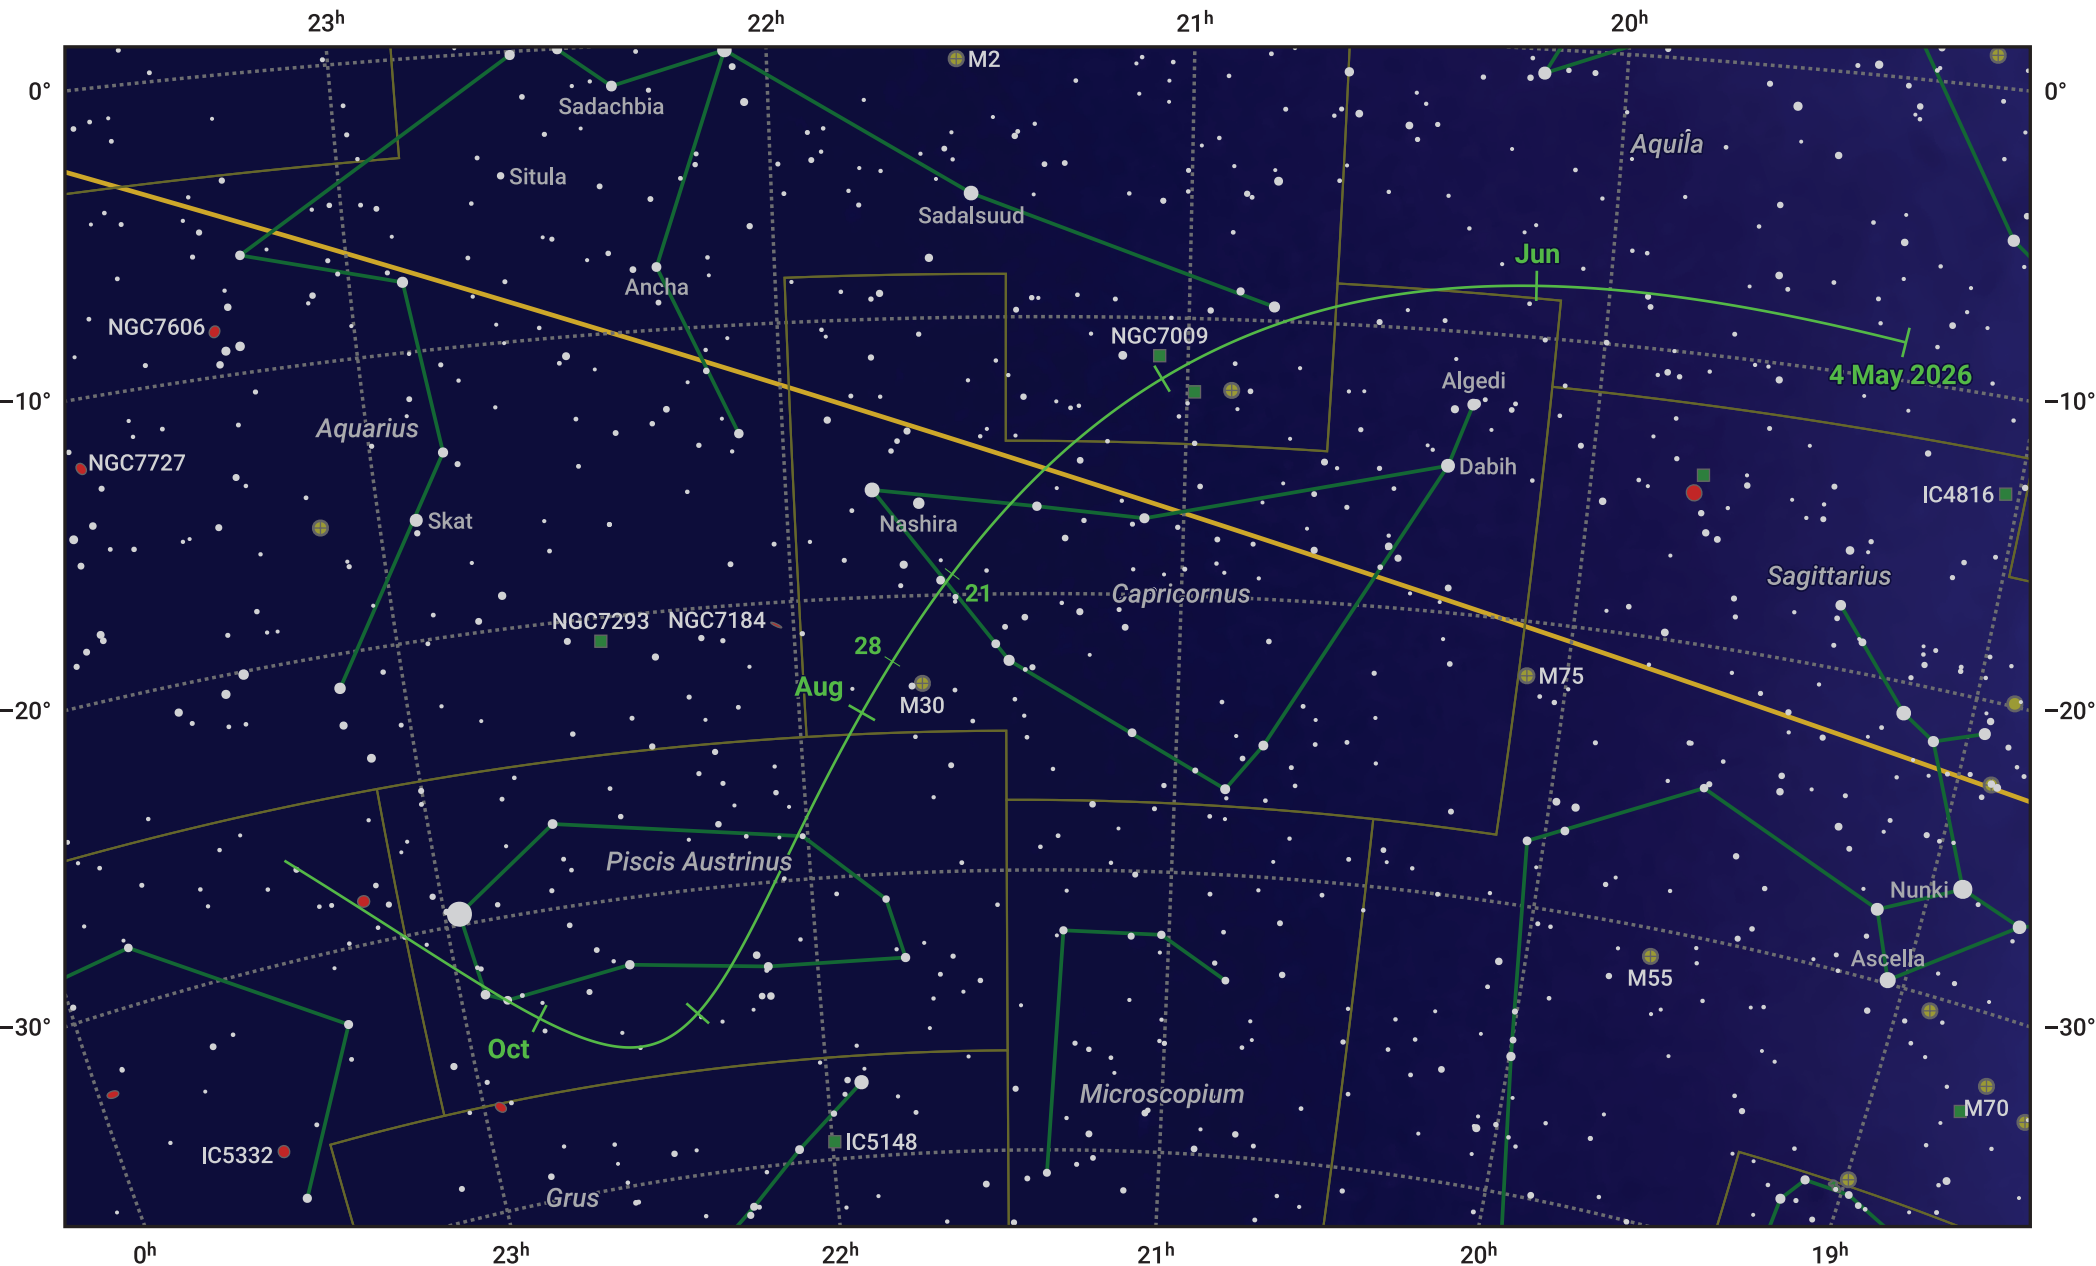

# The path of 10P/Tempel starting on 4 May 2026

© Dominic Ford 2011–2024. Date markers placed at midnight UTC. Downloaded from <https://in-the-sky.org>

Magnitude scale: ● 7.0 ● 6.0 ● 5.0 ● 4.0 ● 3.0 ● 2.0 ● 1.0

— Ecliptic Plane

● Galaxy    ■ Bright nebula    ● Open cluster    ⊕ Globular cluster

Date	Mag
2026 May 26	9.6
2026 Jun 18	8.5
2026 Jul 1	8.0
2026 Jul 20	7.5
2026 Sep 1	7.9
2026 Sep 19	8.5
2026 Oct 12	9.5