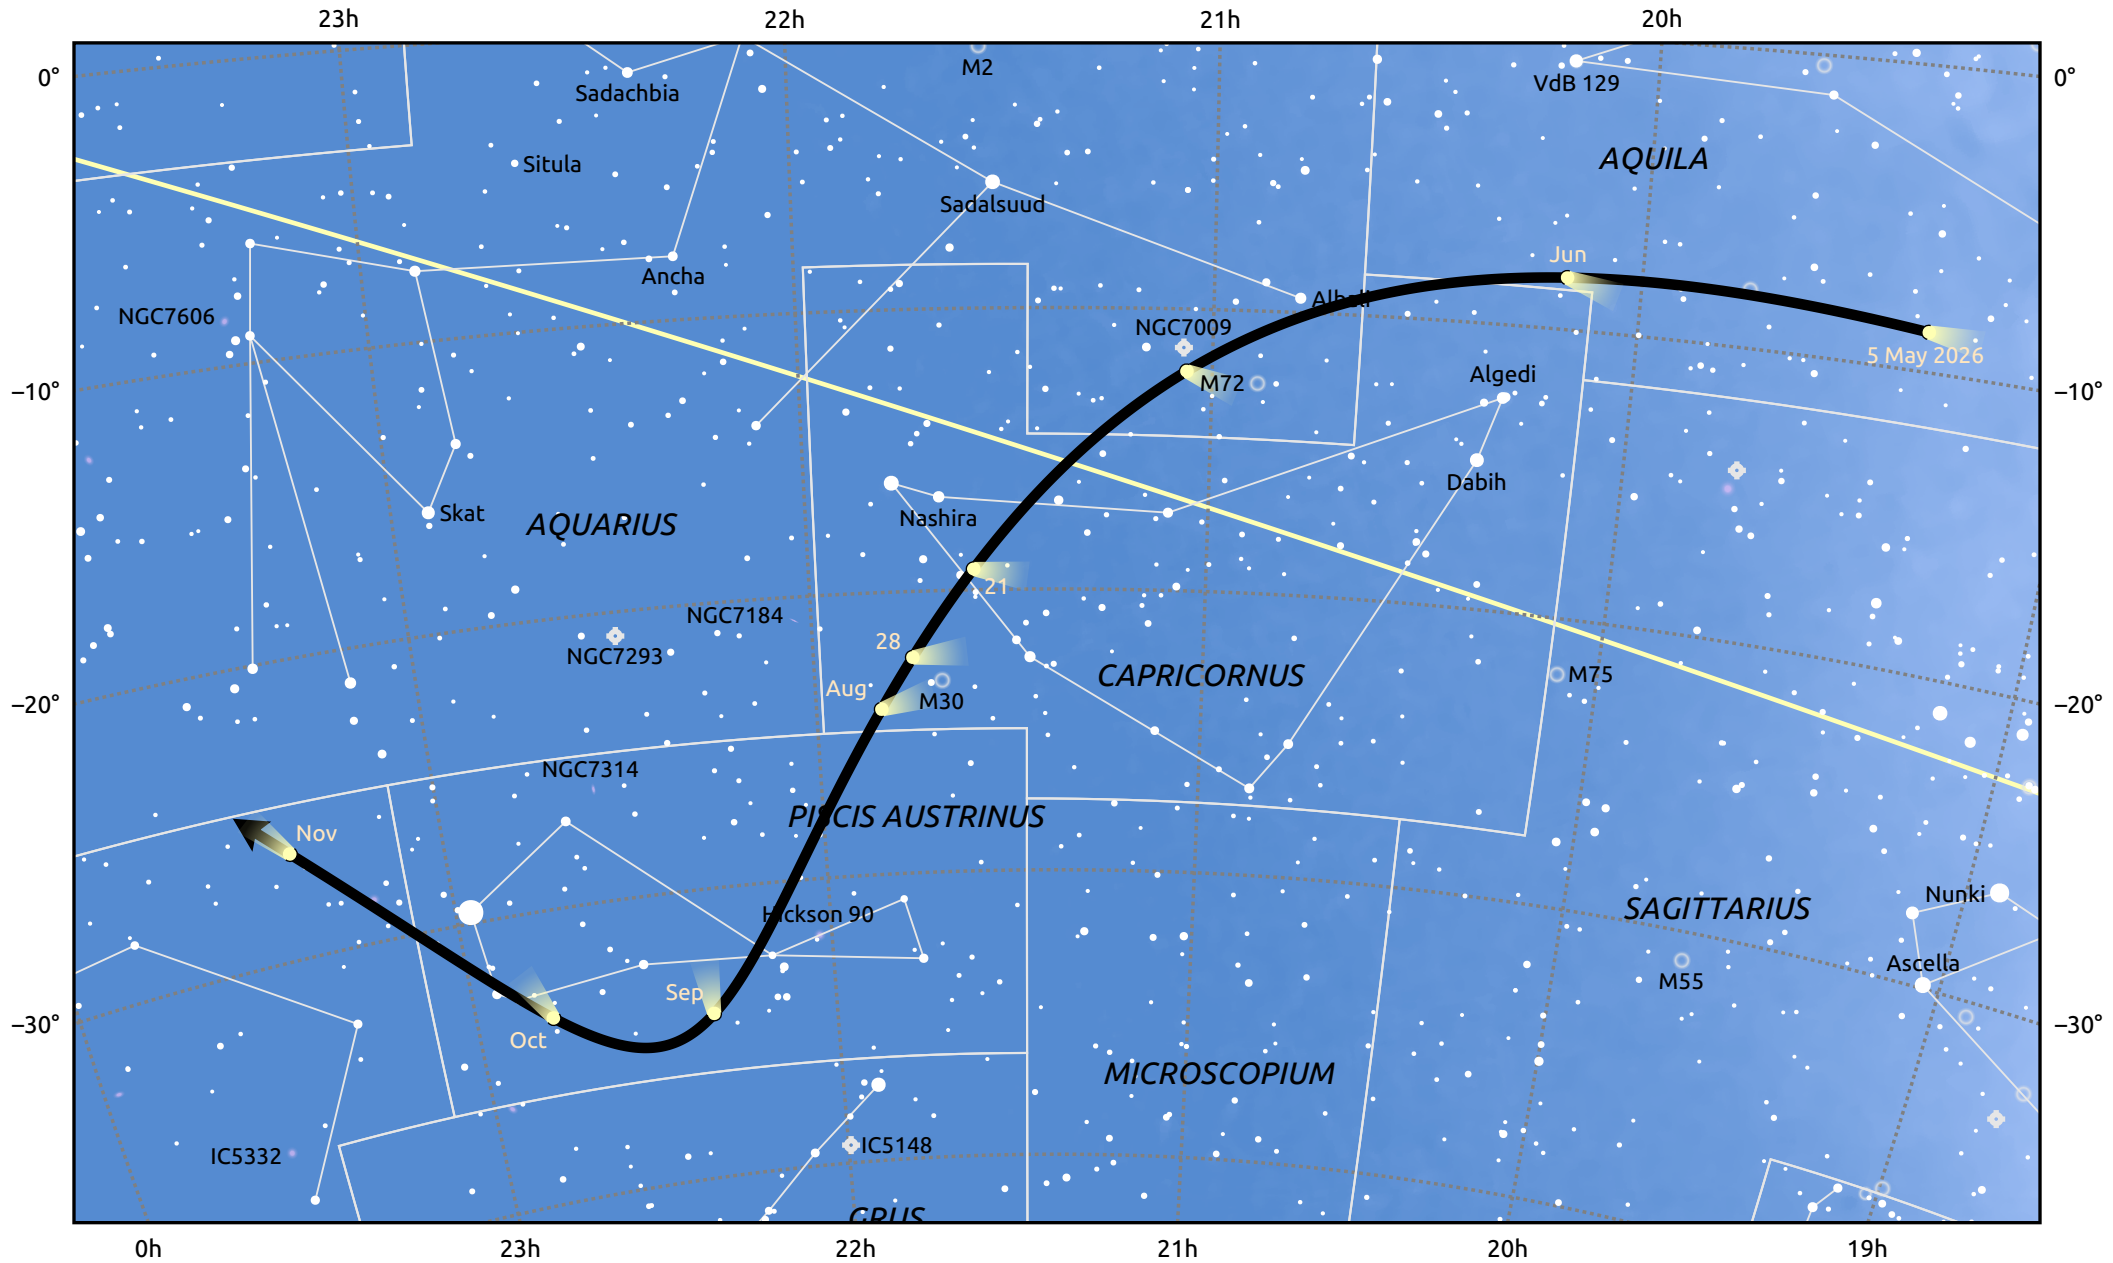

# The path of 10P/Tempel starting on 5 May 2026

© Dominic Ford 2011–2025. Date markers placed at midnight UTC. Downloaded from <https://in-the-sky.org>

Magnitude scale: • 7.0 • 6.0 • 5.0 • 4.0 • 3.0 • 2.0 • 1.0

— Ecliptic Plane

Galaxy    Bright nebula    Open cluster    Globular cluster    Planetary nebula

Date	Mag
2026 May 27	9.5
2026 Jun 19	8.5
2026 Jul 1	8.0
2026 Jul 22	7.5
2026 Sep 1	7.9
2026 Sep 19	8.5
2026 Oct 12	9.5
2026 Nov 1	10.5