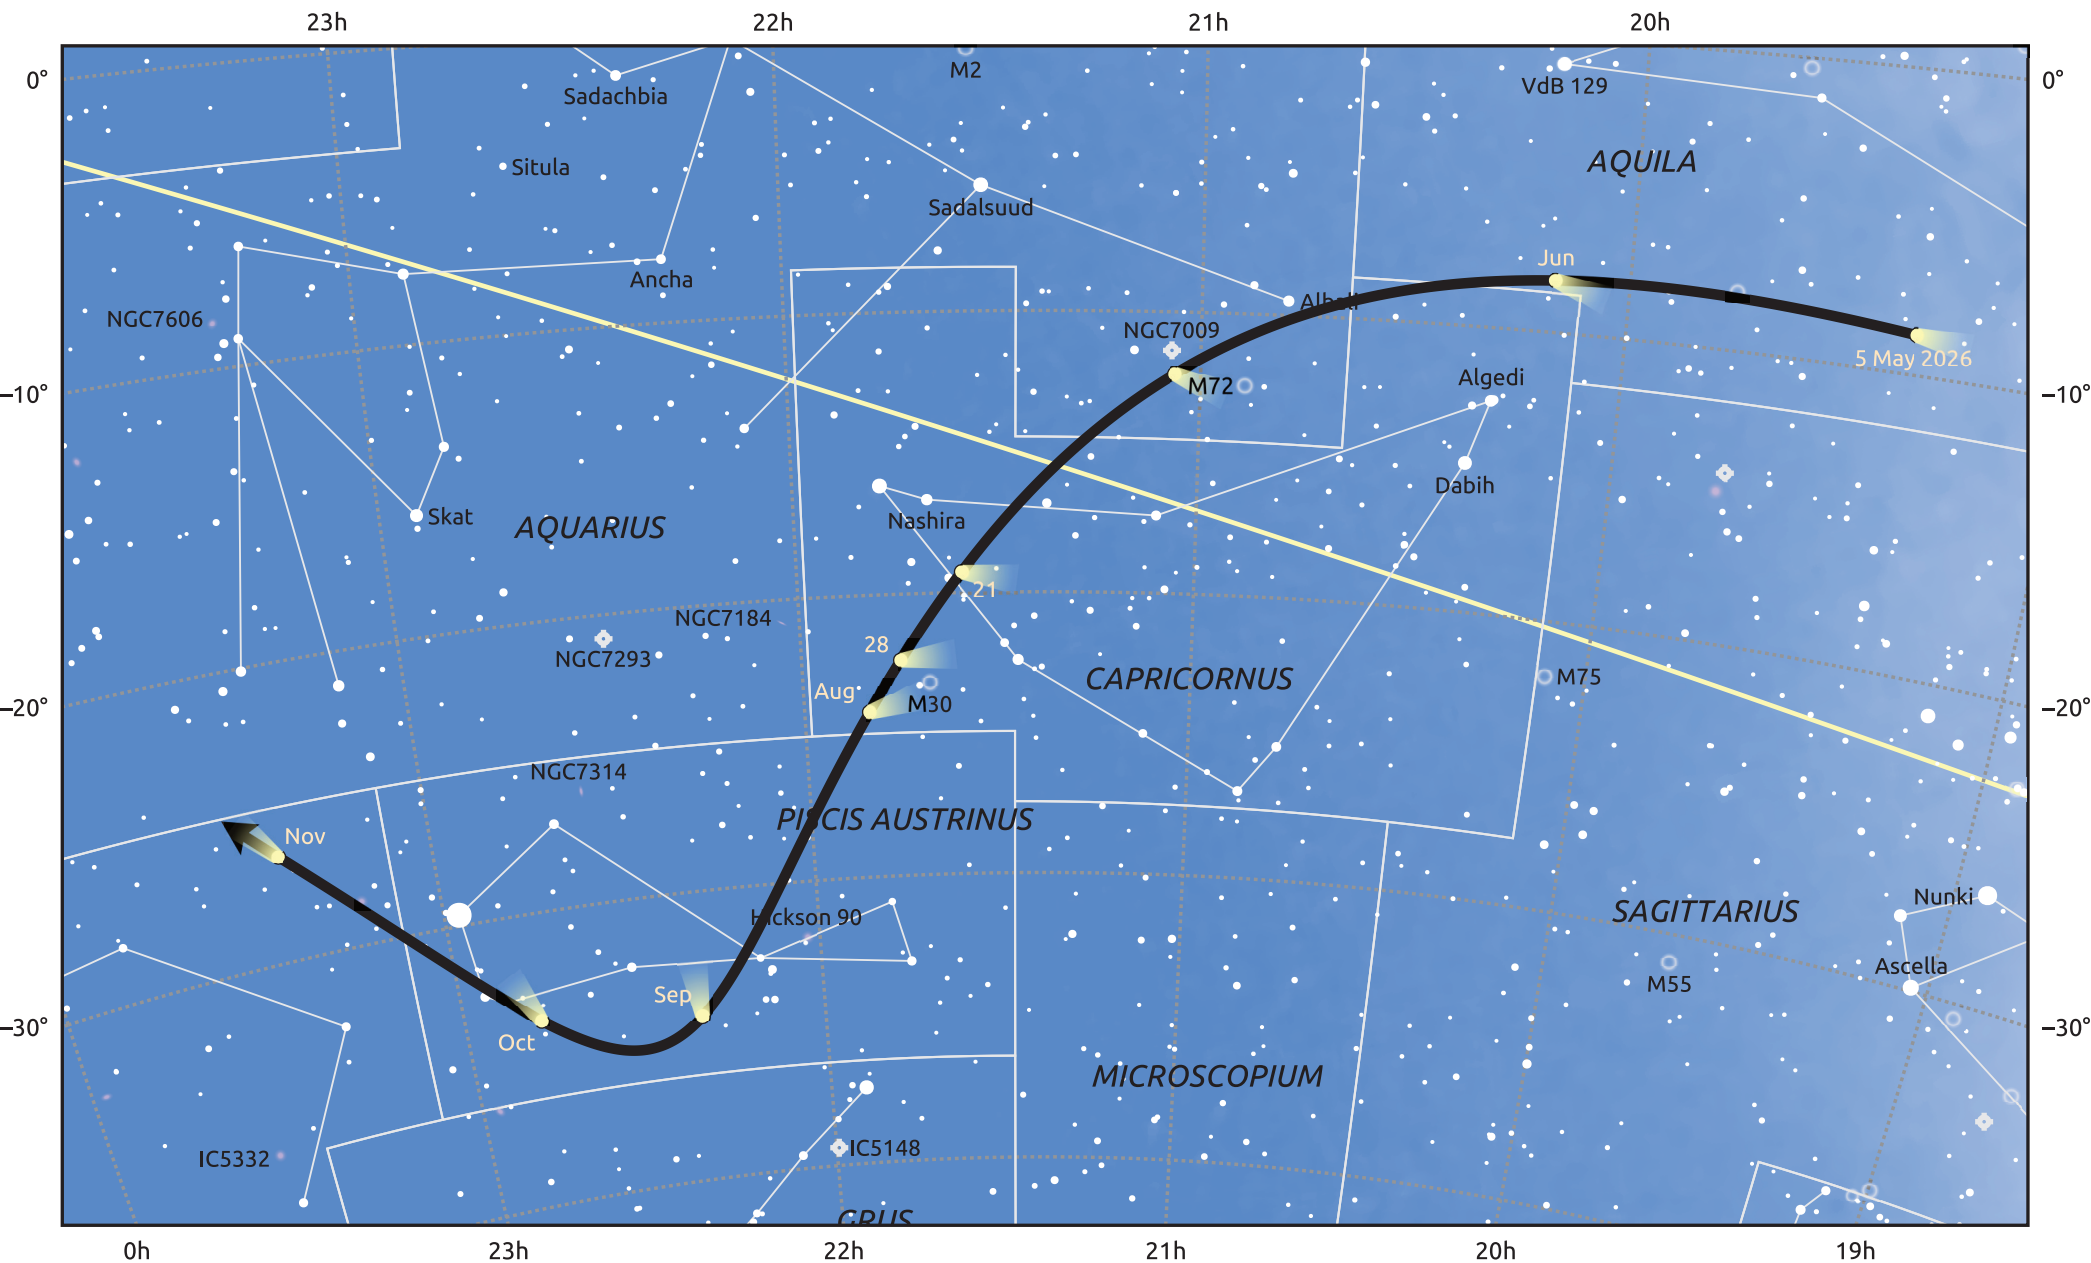

The path of 10P/Tempel starting on 5 May 2026

© Dominic Ford 2011–2025. Date markers placed at midnight UTC. Downloaded from <https://in-the-sky.org>

Magnitude scale: 7.0 6.0 5.0 4.0 3.0 2.0 1.0

Ecliptic Plane

Galaxy Bright nebula Open cluster Globular cluster Planetary nebula

Date	Mag
2026 May 27	9.5
2026 Jun 19	8.5
2026 Jul 1	8.0
2026 Jul 22	7.5
2026 Sep 1	7.9
2026 Sep 19	8.5
2026 Oct 12	9.5
2026 Nov 1	10.5