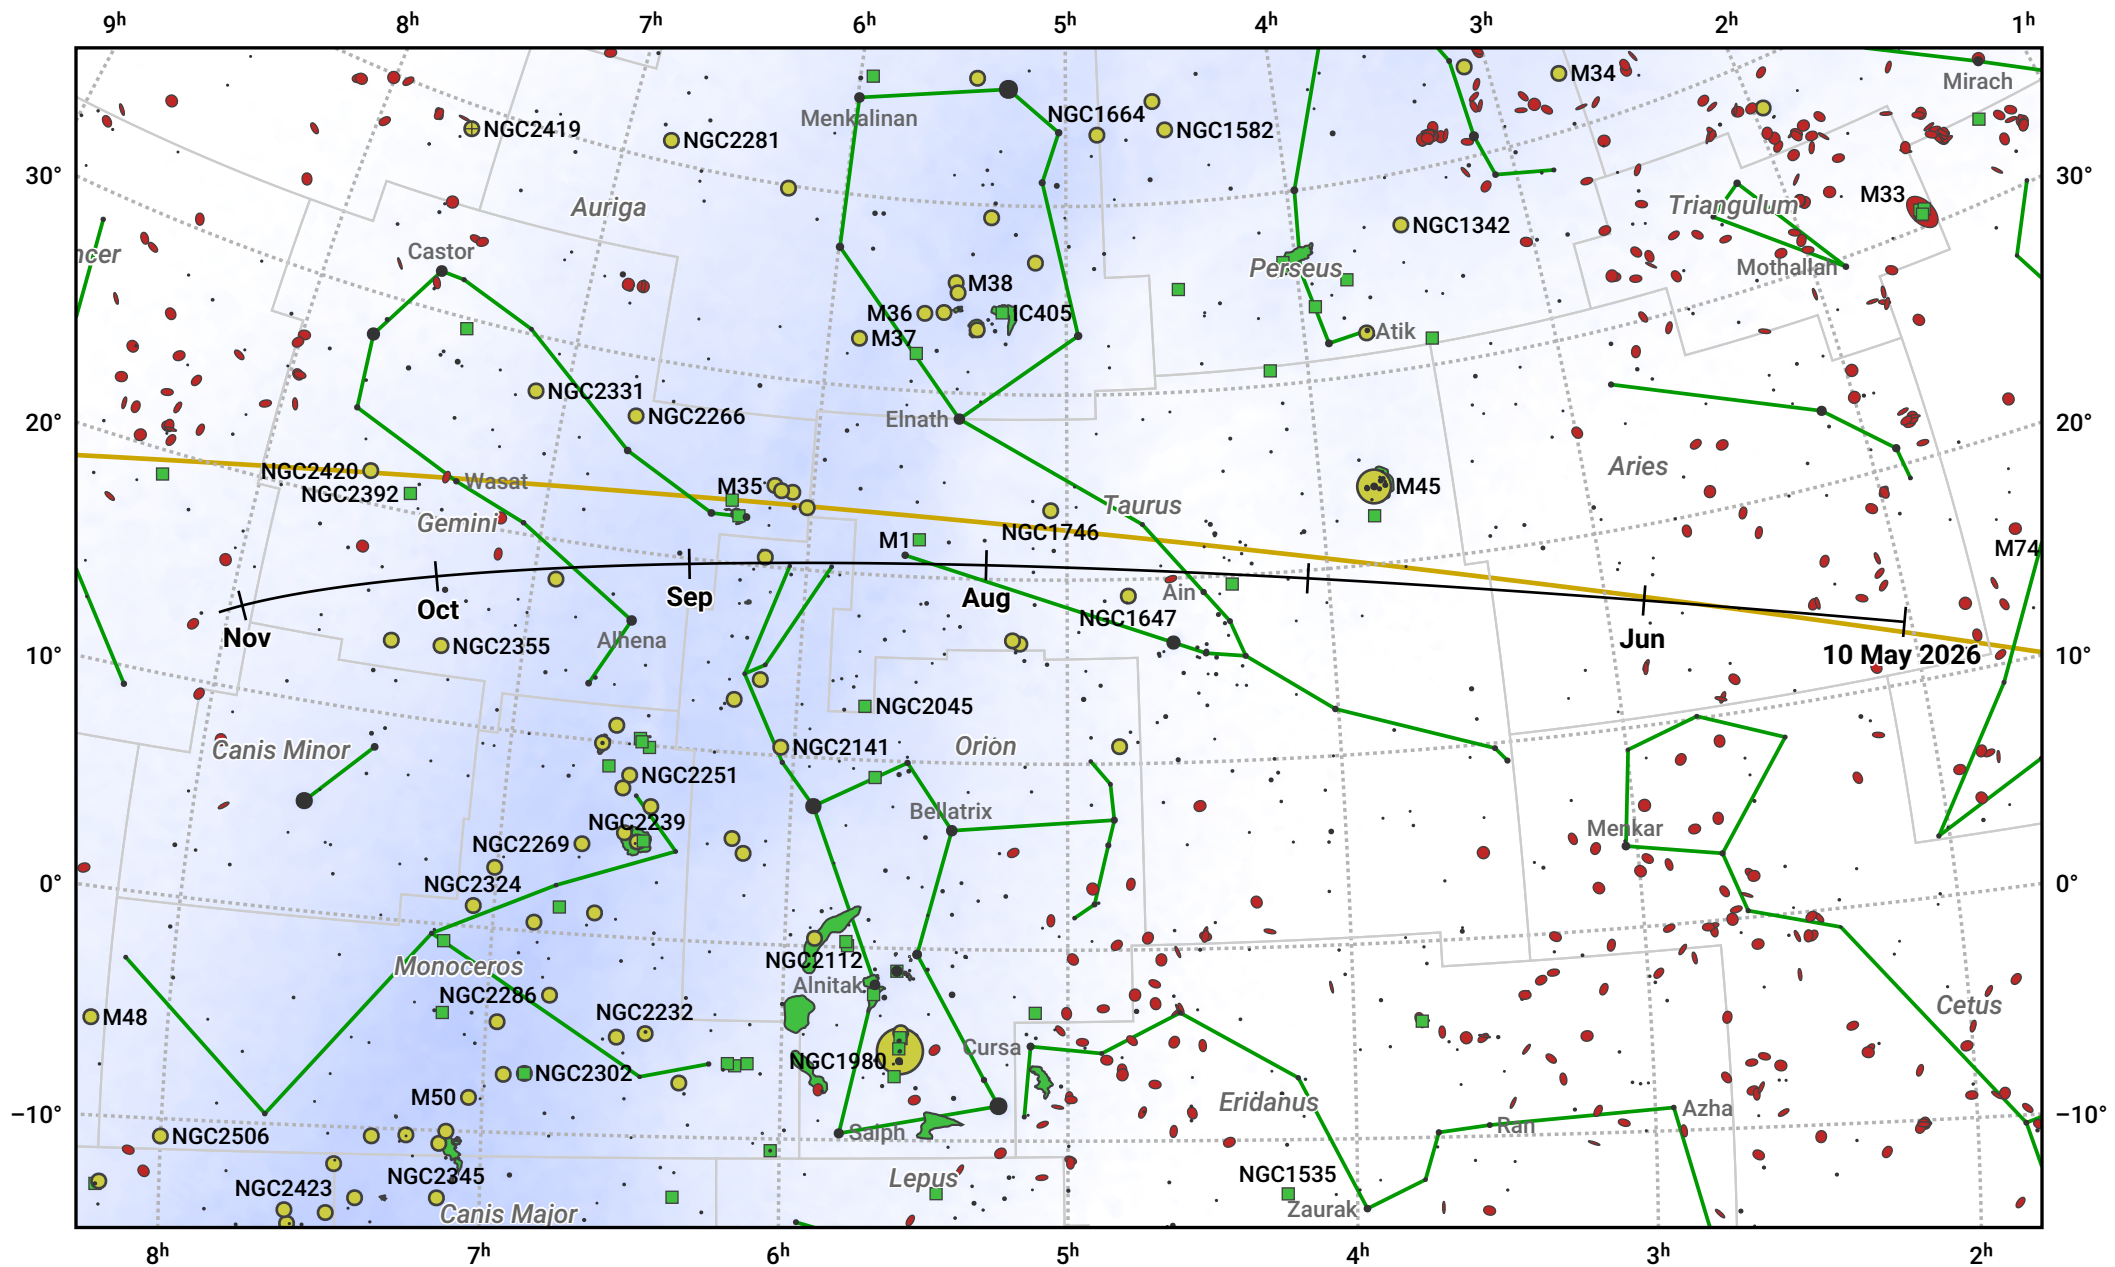

The path of 78P/Gehrels starting on 10 May 2026

© Dominic Ford 2011–2024. Date markers placed at midnight UTC. Downloaded from <https://in-the-sky.org>

Magnitude scale: 6.0 5.0 4.0 3.0 2.0 1.0 0.0

— Ecliptic Plane

● Galaxy ■ Bright nebula ● Open cluster ⊕ Globular cluster

Date	Mag
2026 Jul 1	11.9
2026 Sep 1	11.9
2026 Nov 1	12.0