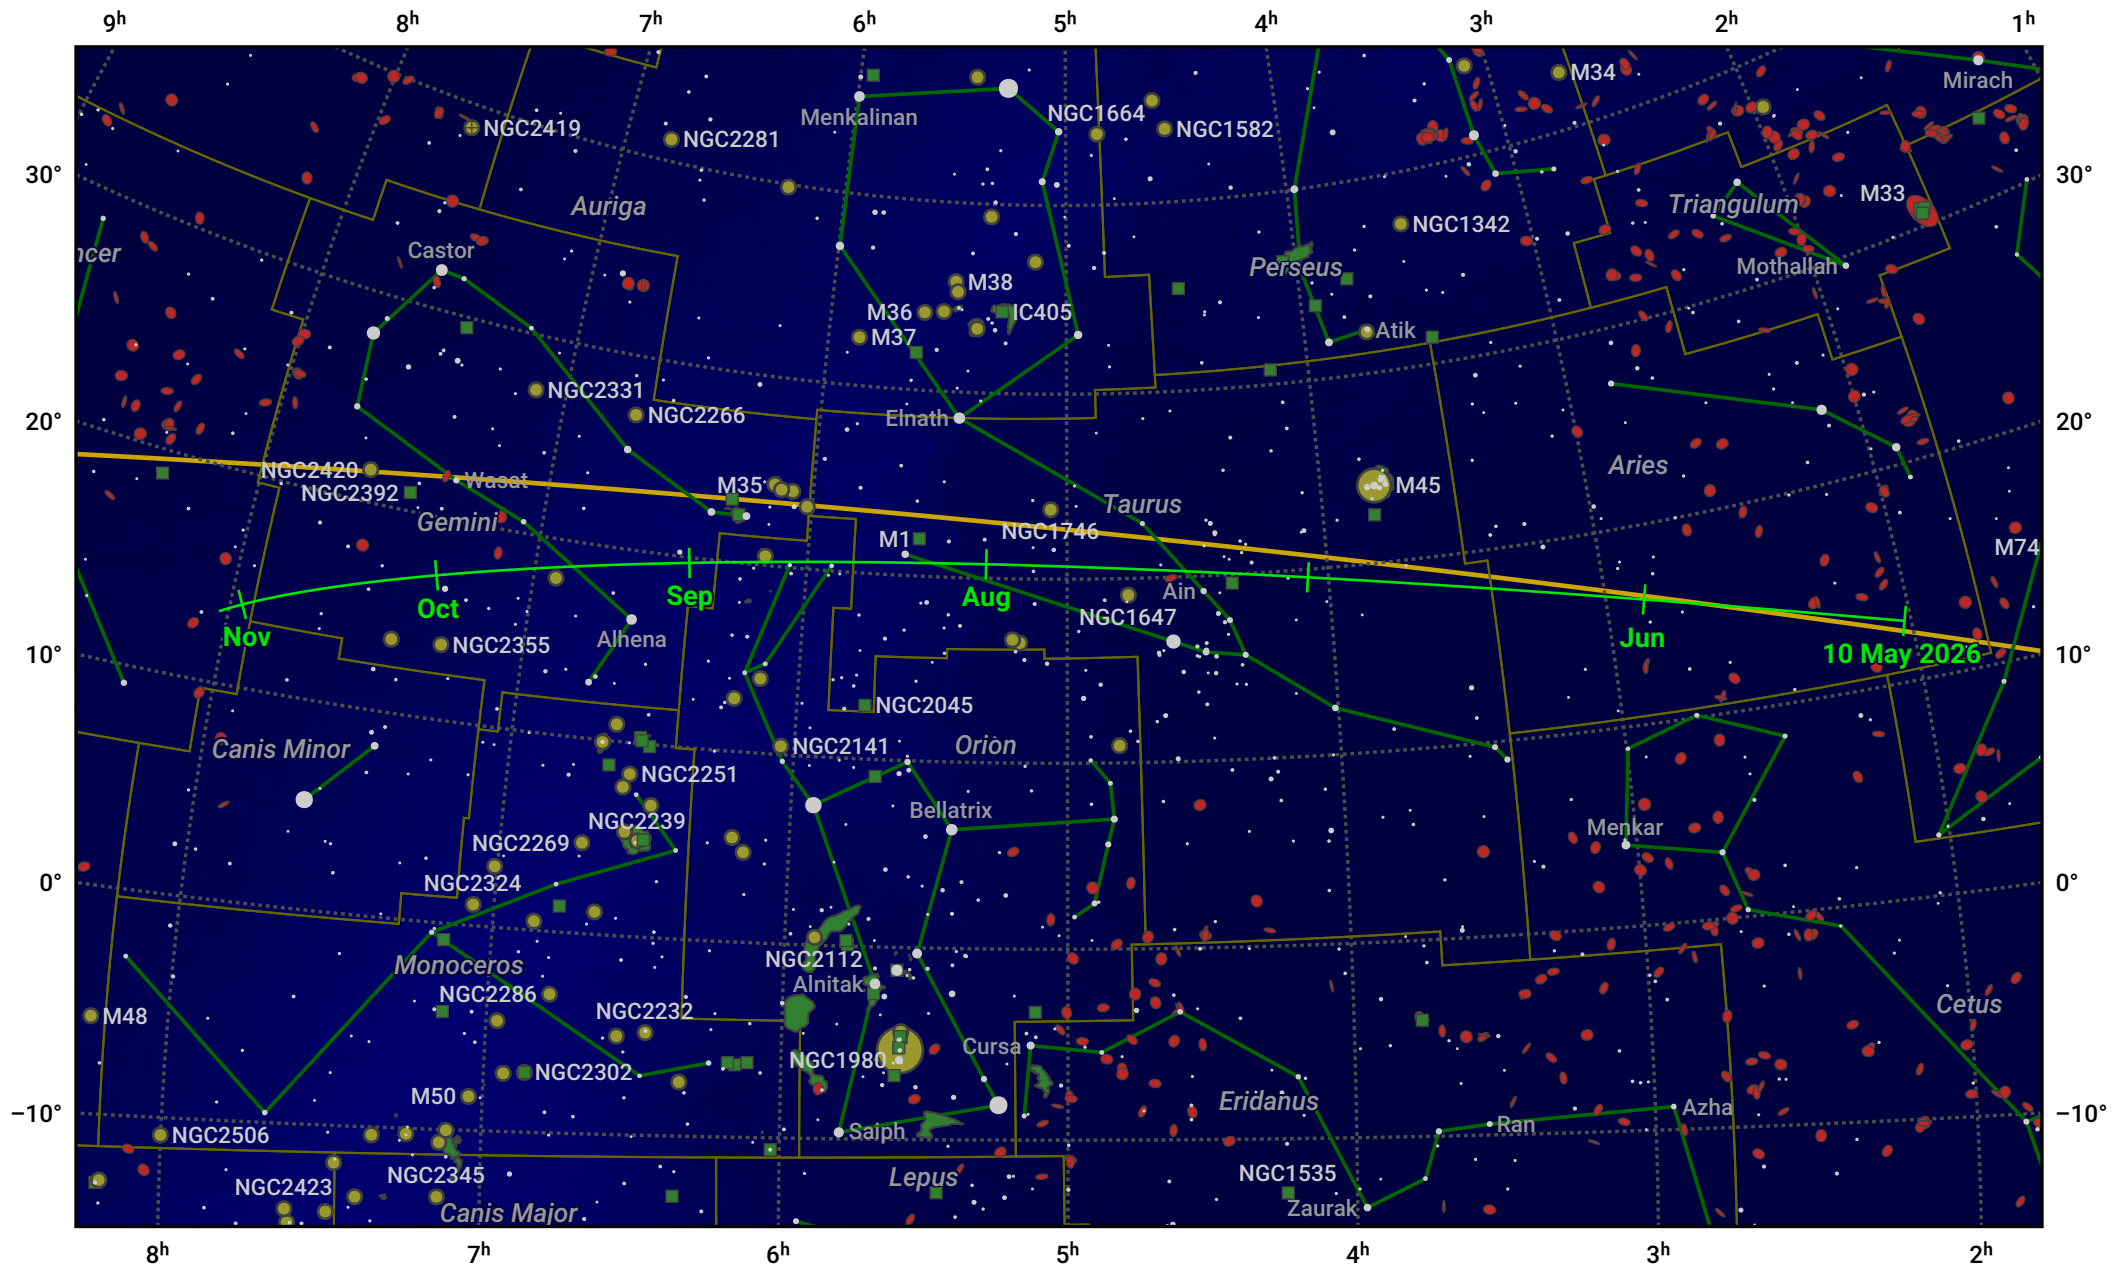

The path of 78P/Gehrels starting on 10 May 2026

© Dominic Ford 2011–2024. Date markers placed at midnight UTC. Downloaded from <https://in-the-sky.org>

Magnitude scale: · 6.0 · 5.0 · 4.0 · 3.0 · 2.0 · 1.0 · 0.0

— Ecliptic Plane

- Galaxy
- Bright nebula
- Open cluster
- ⊕ Globular cluster

Date	Mag
2026 Jul 1	11.9
2026 Sep 1	11.9
2026 Nov 1	12.0