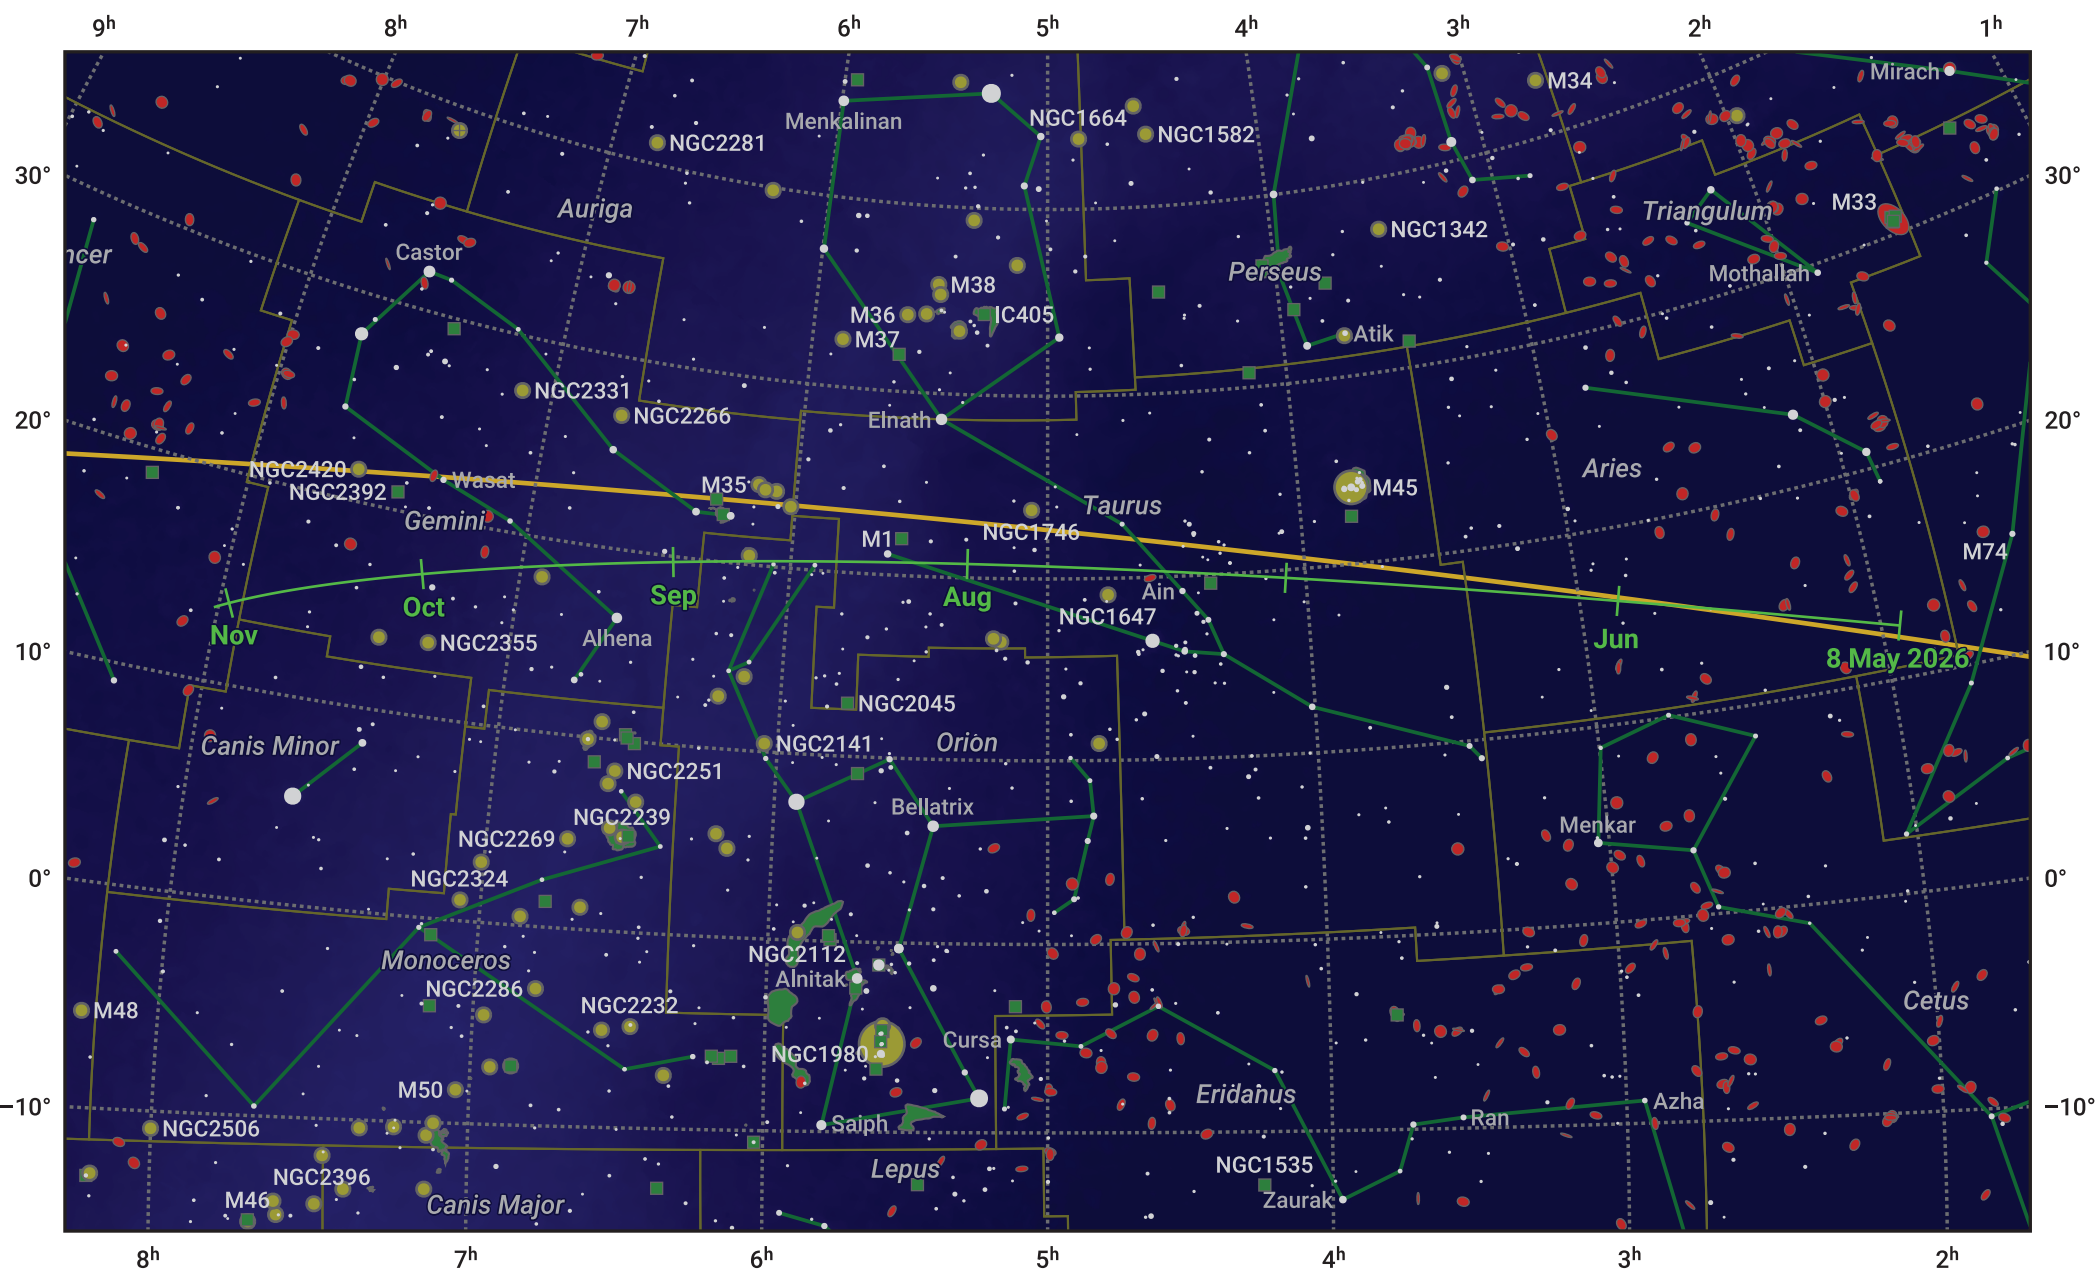

The path of 78P/Gehrels starting on 8 May 2026

© Dominic Ford 2011–2024. Date markers placed at midnight UTC. Downloaded from <https://in-the-sky.org>

Magnitude scale: ● 6.0 ● 5.0 ● 4.0 ● 3.0 ● 2.0 ● 1.0 ● 0.0

— Ecliptic Plane

- Galaxy
- Bright nebula
- Open cluster
- Globular cluster

Date	Mag
2026 Jul 1	11.9
2026 Sep 1	11.9
2026 Nov 1	12.0