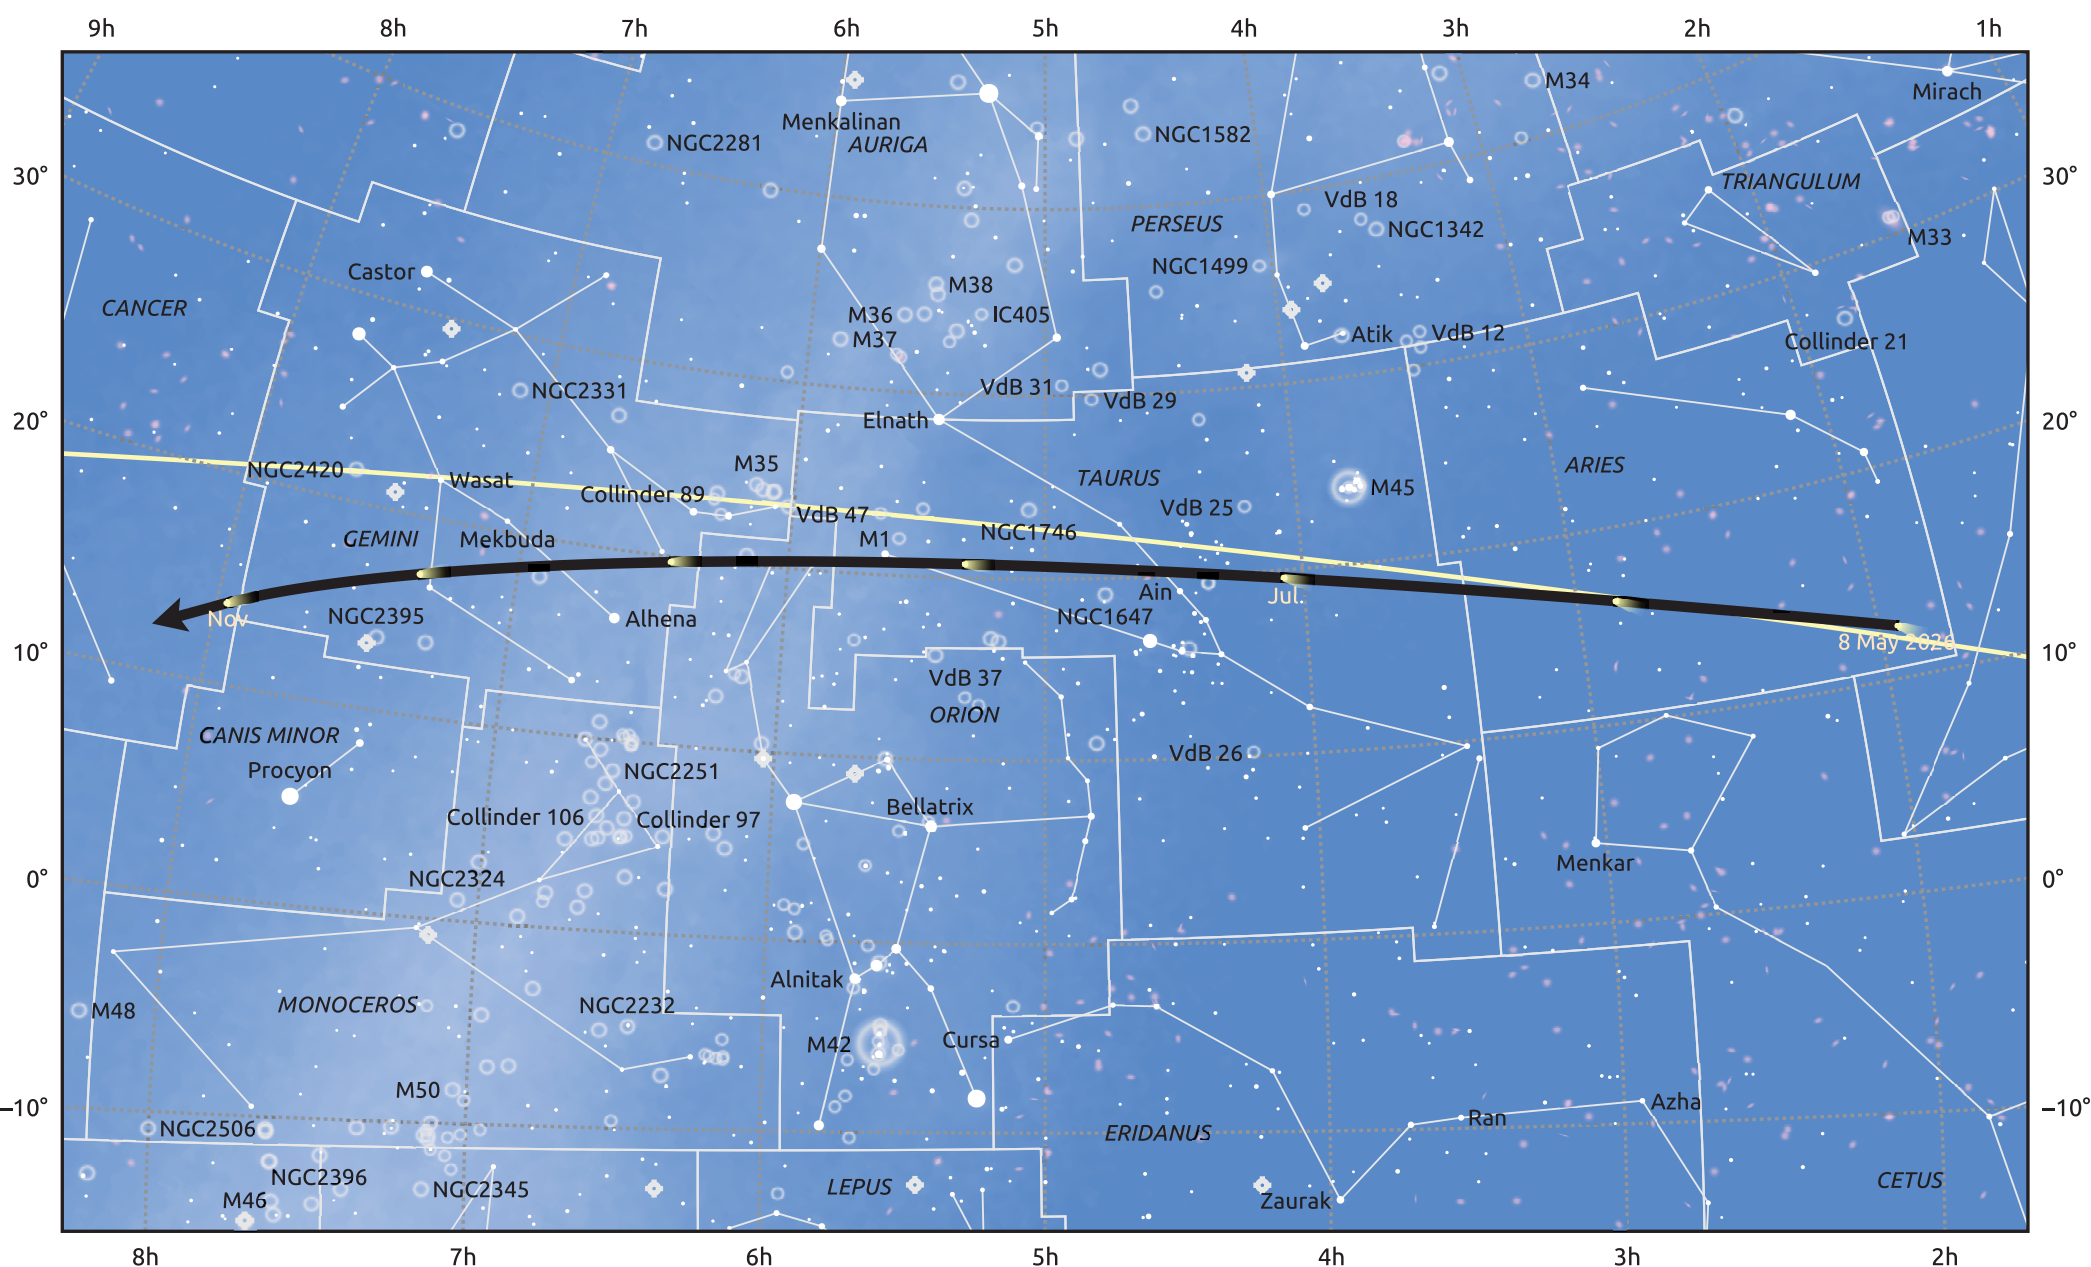

The path of 78P/Gehrels starting on 8 May 2026

© Dominic Ford 2011–2025. Date markers placed at midnight UTC. Downloaded from <https://in-the-sky.org>

Magnitude scale: ● 6.0 ● 5.0 ● 4.0 ● 3.0 ● 2.0 ● 1.0 ● 0.0

— Ecliptic Plane

Date	Mag
2026 Jul 1	11.9
2026 Sep 1	11.9
2026 Nov 1	12.0

- Galaxy
- Bright nebula
- Open cluster
- Globular cluster
- ◆ Planetary nebula