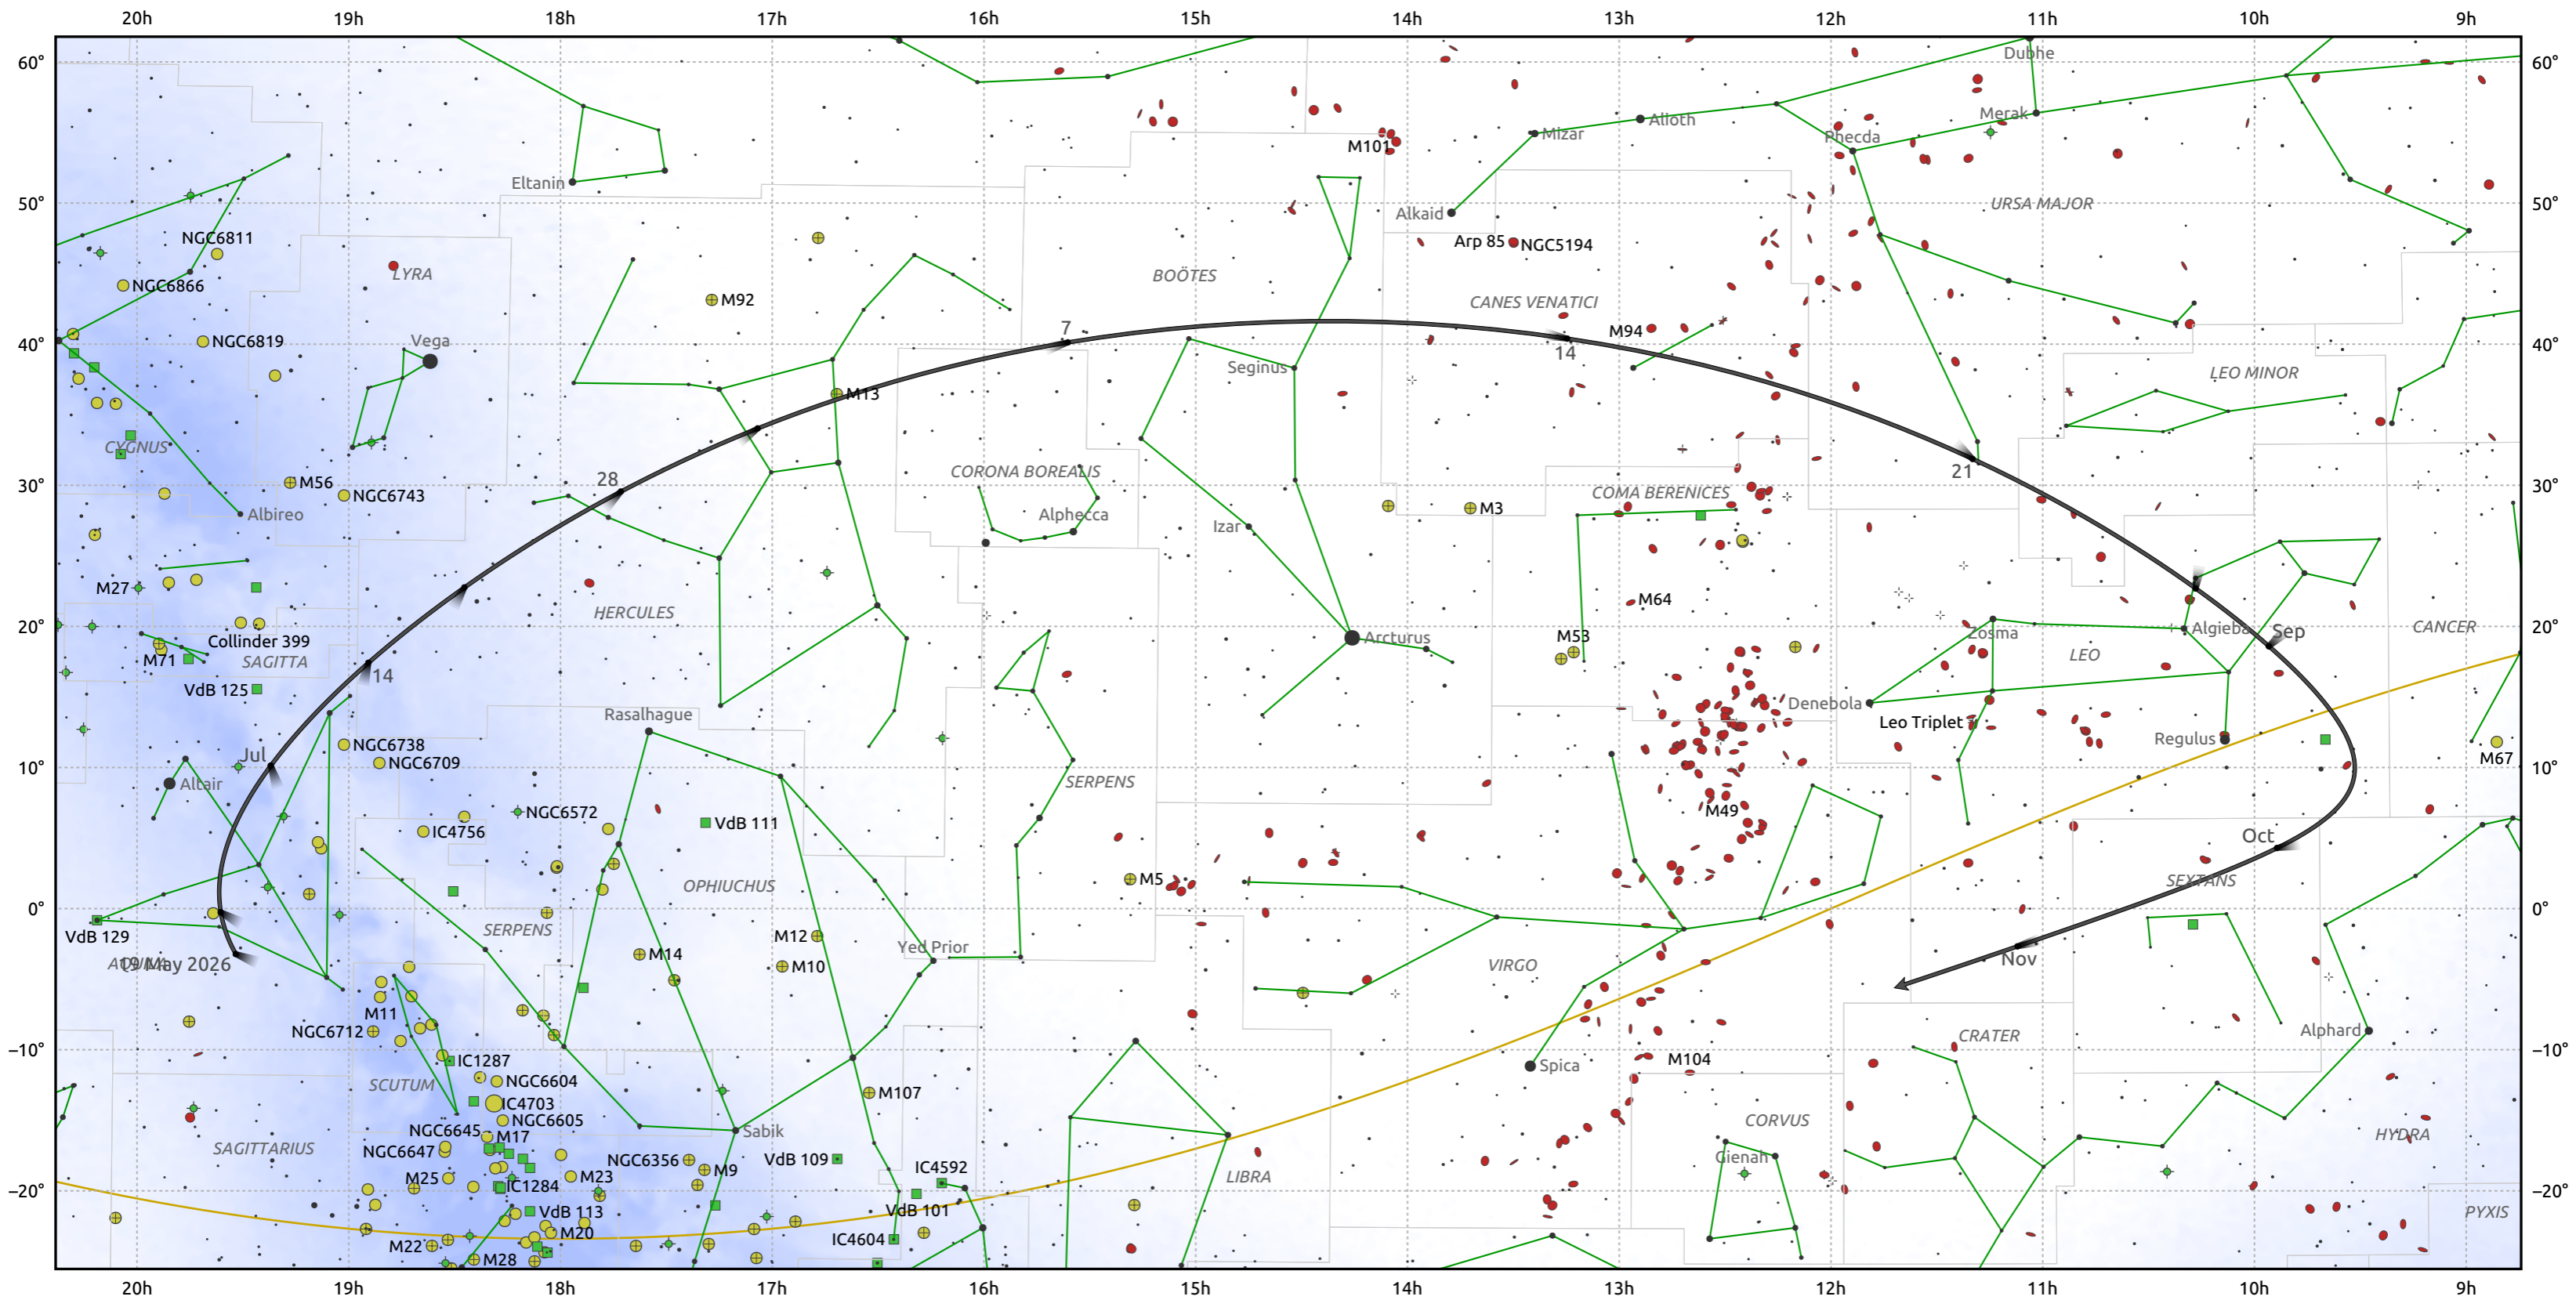

The path of 169P/NEAT starting on 19 May 2026

© Dominic Ford 2011–2026. Date markers placed at midnight UTC. Downloaded from <https://in-the-sky.org>

Magnitude scale: 6.0 5.0 4.0 3.0 2.0 1.0 0.0 -1.0

— Ecliptic Plane

Galaxy Bright nebula Open cluster Globular cluster Planetary nebula

Date	Mag
2026 Jun 6	17.7
2026 Jun 22	16.6
2026 Jul 1	15.9
2026 Jul 5	15.5
2026 Jul 16	14.5
2026 Aug 4	12.4
2026 Sep 1	12.0
2026 Sep 29	13.4
2026 Oct 11	14.4
2026 Oct 24	15.5
2026 Nov 1	16.0
2026 Nov 8	16.5