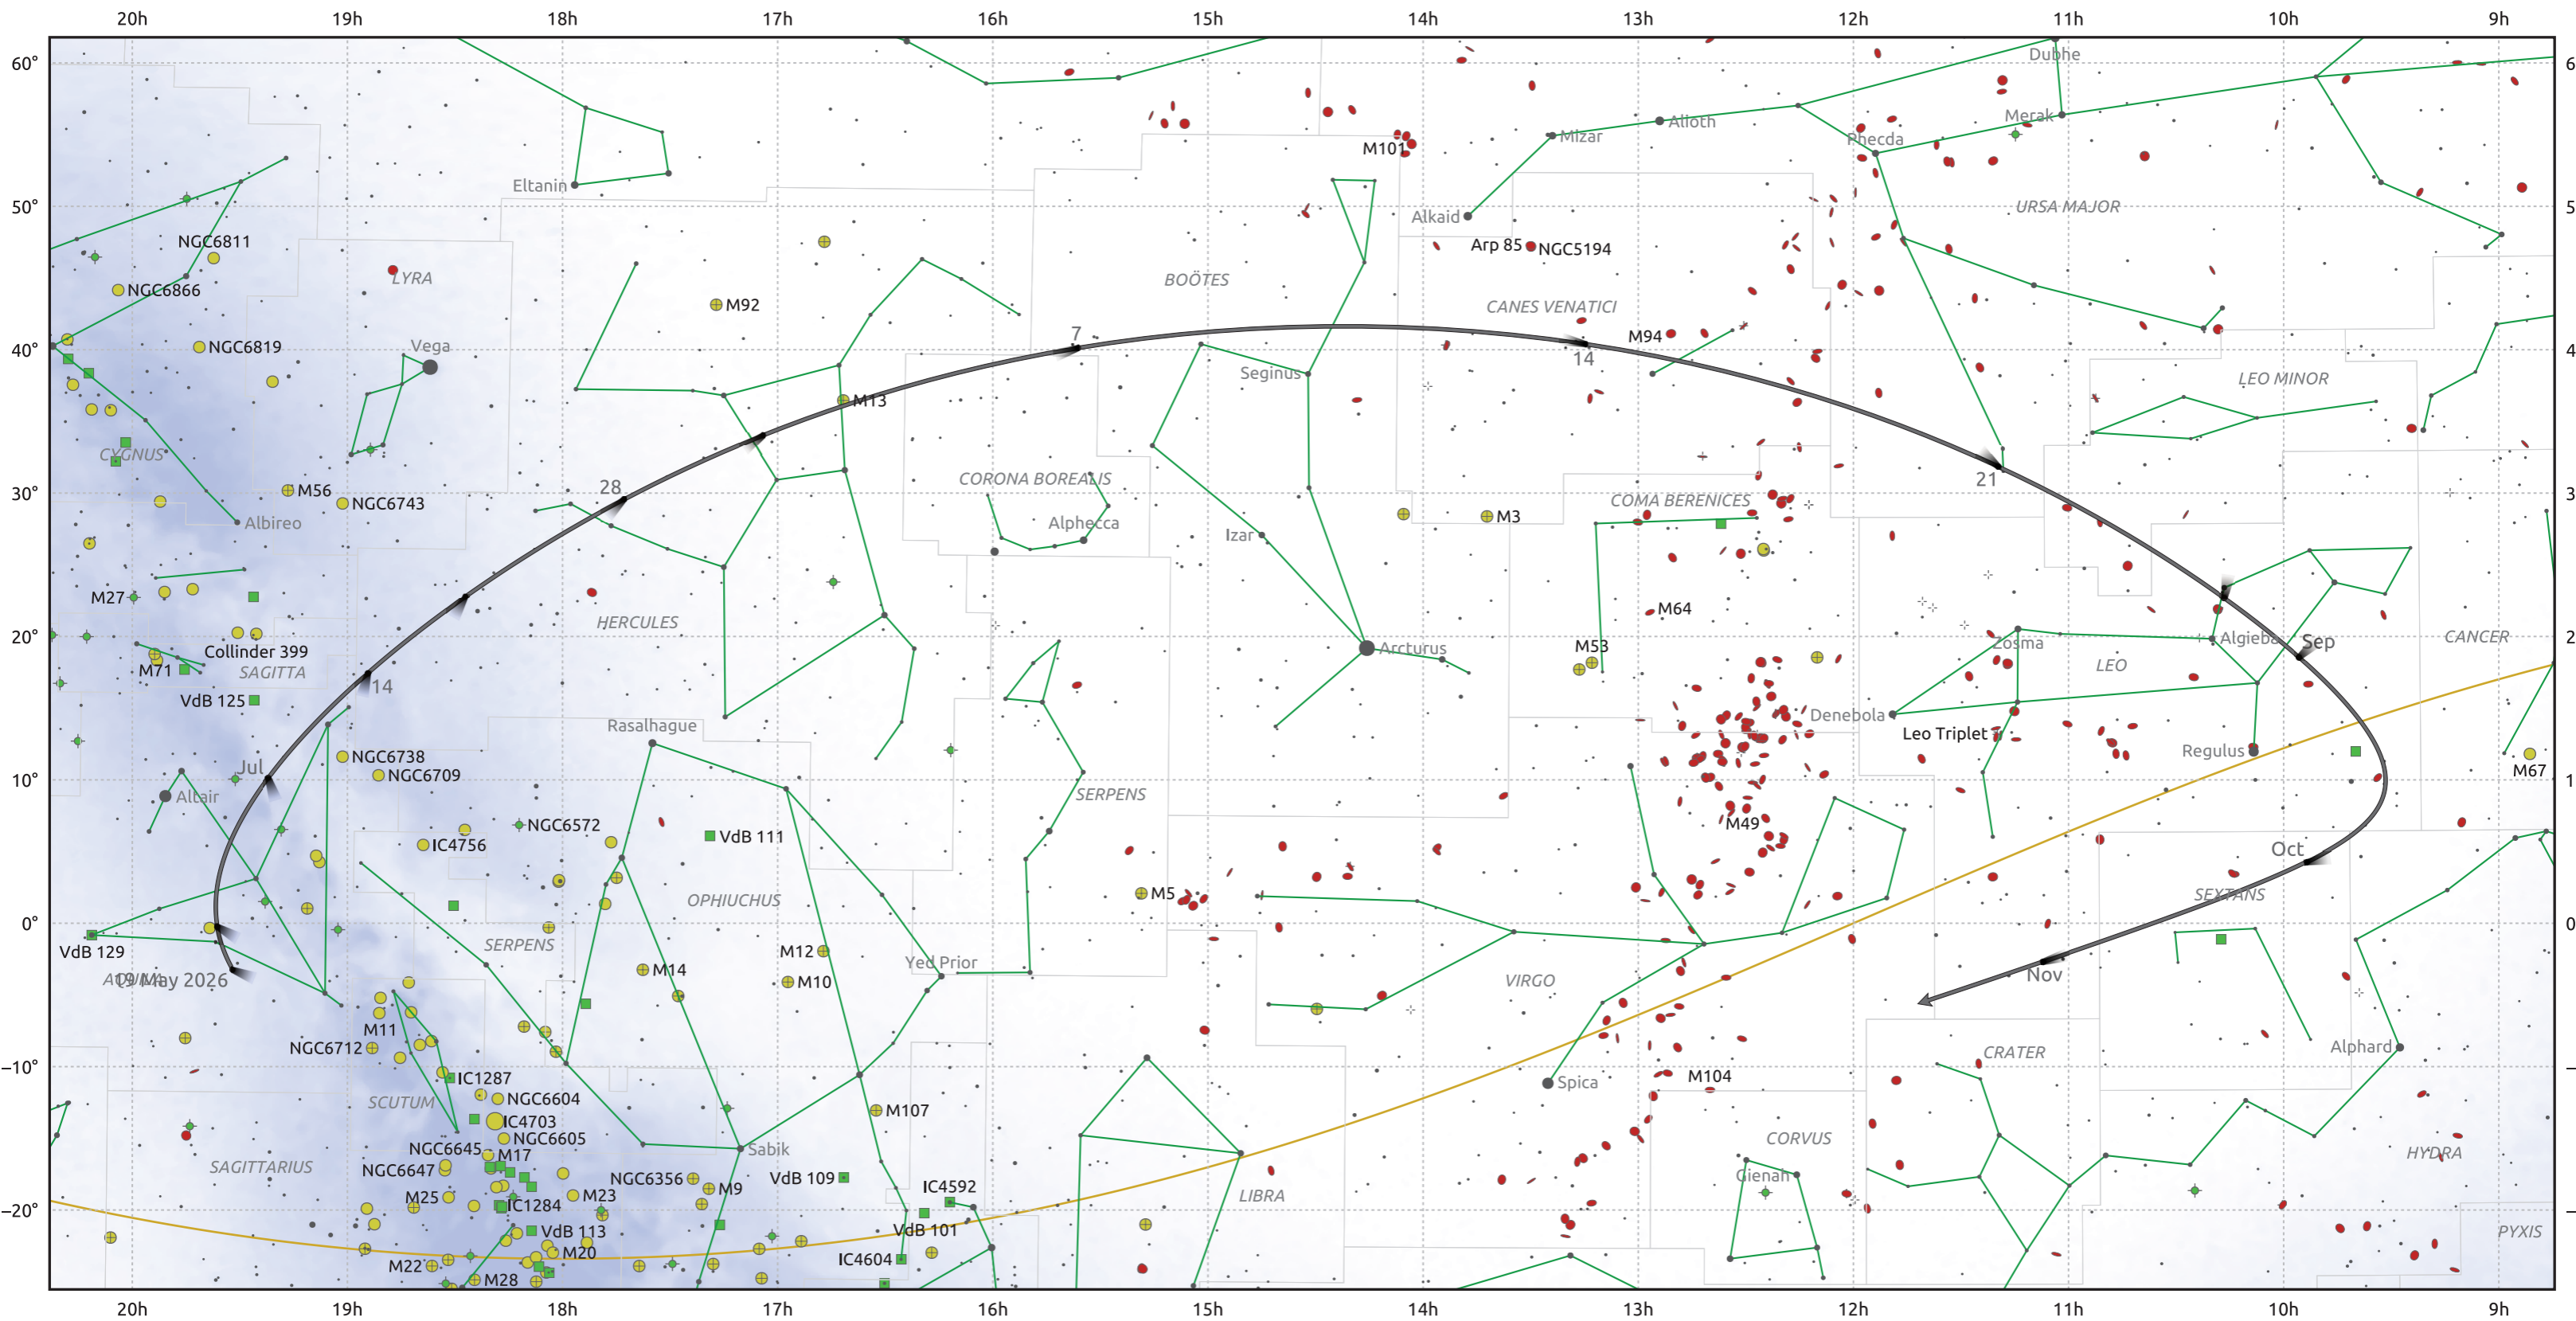

# The path of 169P/NEAT starting on 19 May 2026

© Dominic Ford 2011–2026. Date markers placed at midnight UTC. Downloaded from <https://in-the-sky.org>

Magnitude scale: 6.0 5.0 4.0 3.0 2.0 1.0 0.0 -1.0

— Ecliptic Plane

Galaxy Bright nebula Open cluster Globular cluster Planetary nebula

Date	Mag
2026 Jun 6	17.7
2026 Jun 22	16.6
2026 Jul 1	15.9
2026 Jul 5	15.5
2026 Jul 16	14.5
2026 Jul 26	13.4
2026 Aug 4	12.4
2026 Sep 1	12.0
2026 Sep 29	13.4
2026 Oct 11	14.4
2026 Oct 24	15.5
2026 Nov 1	16.0
2026 Nov 8	16.5