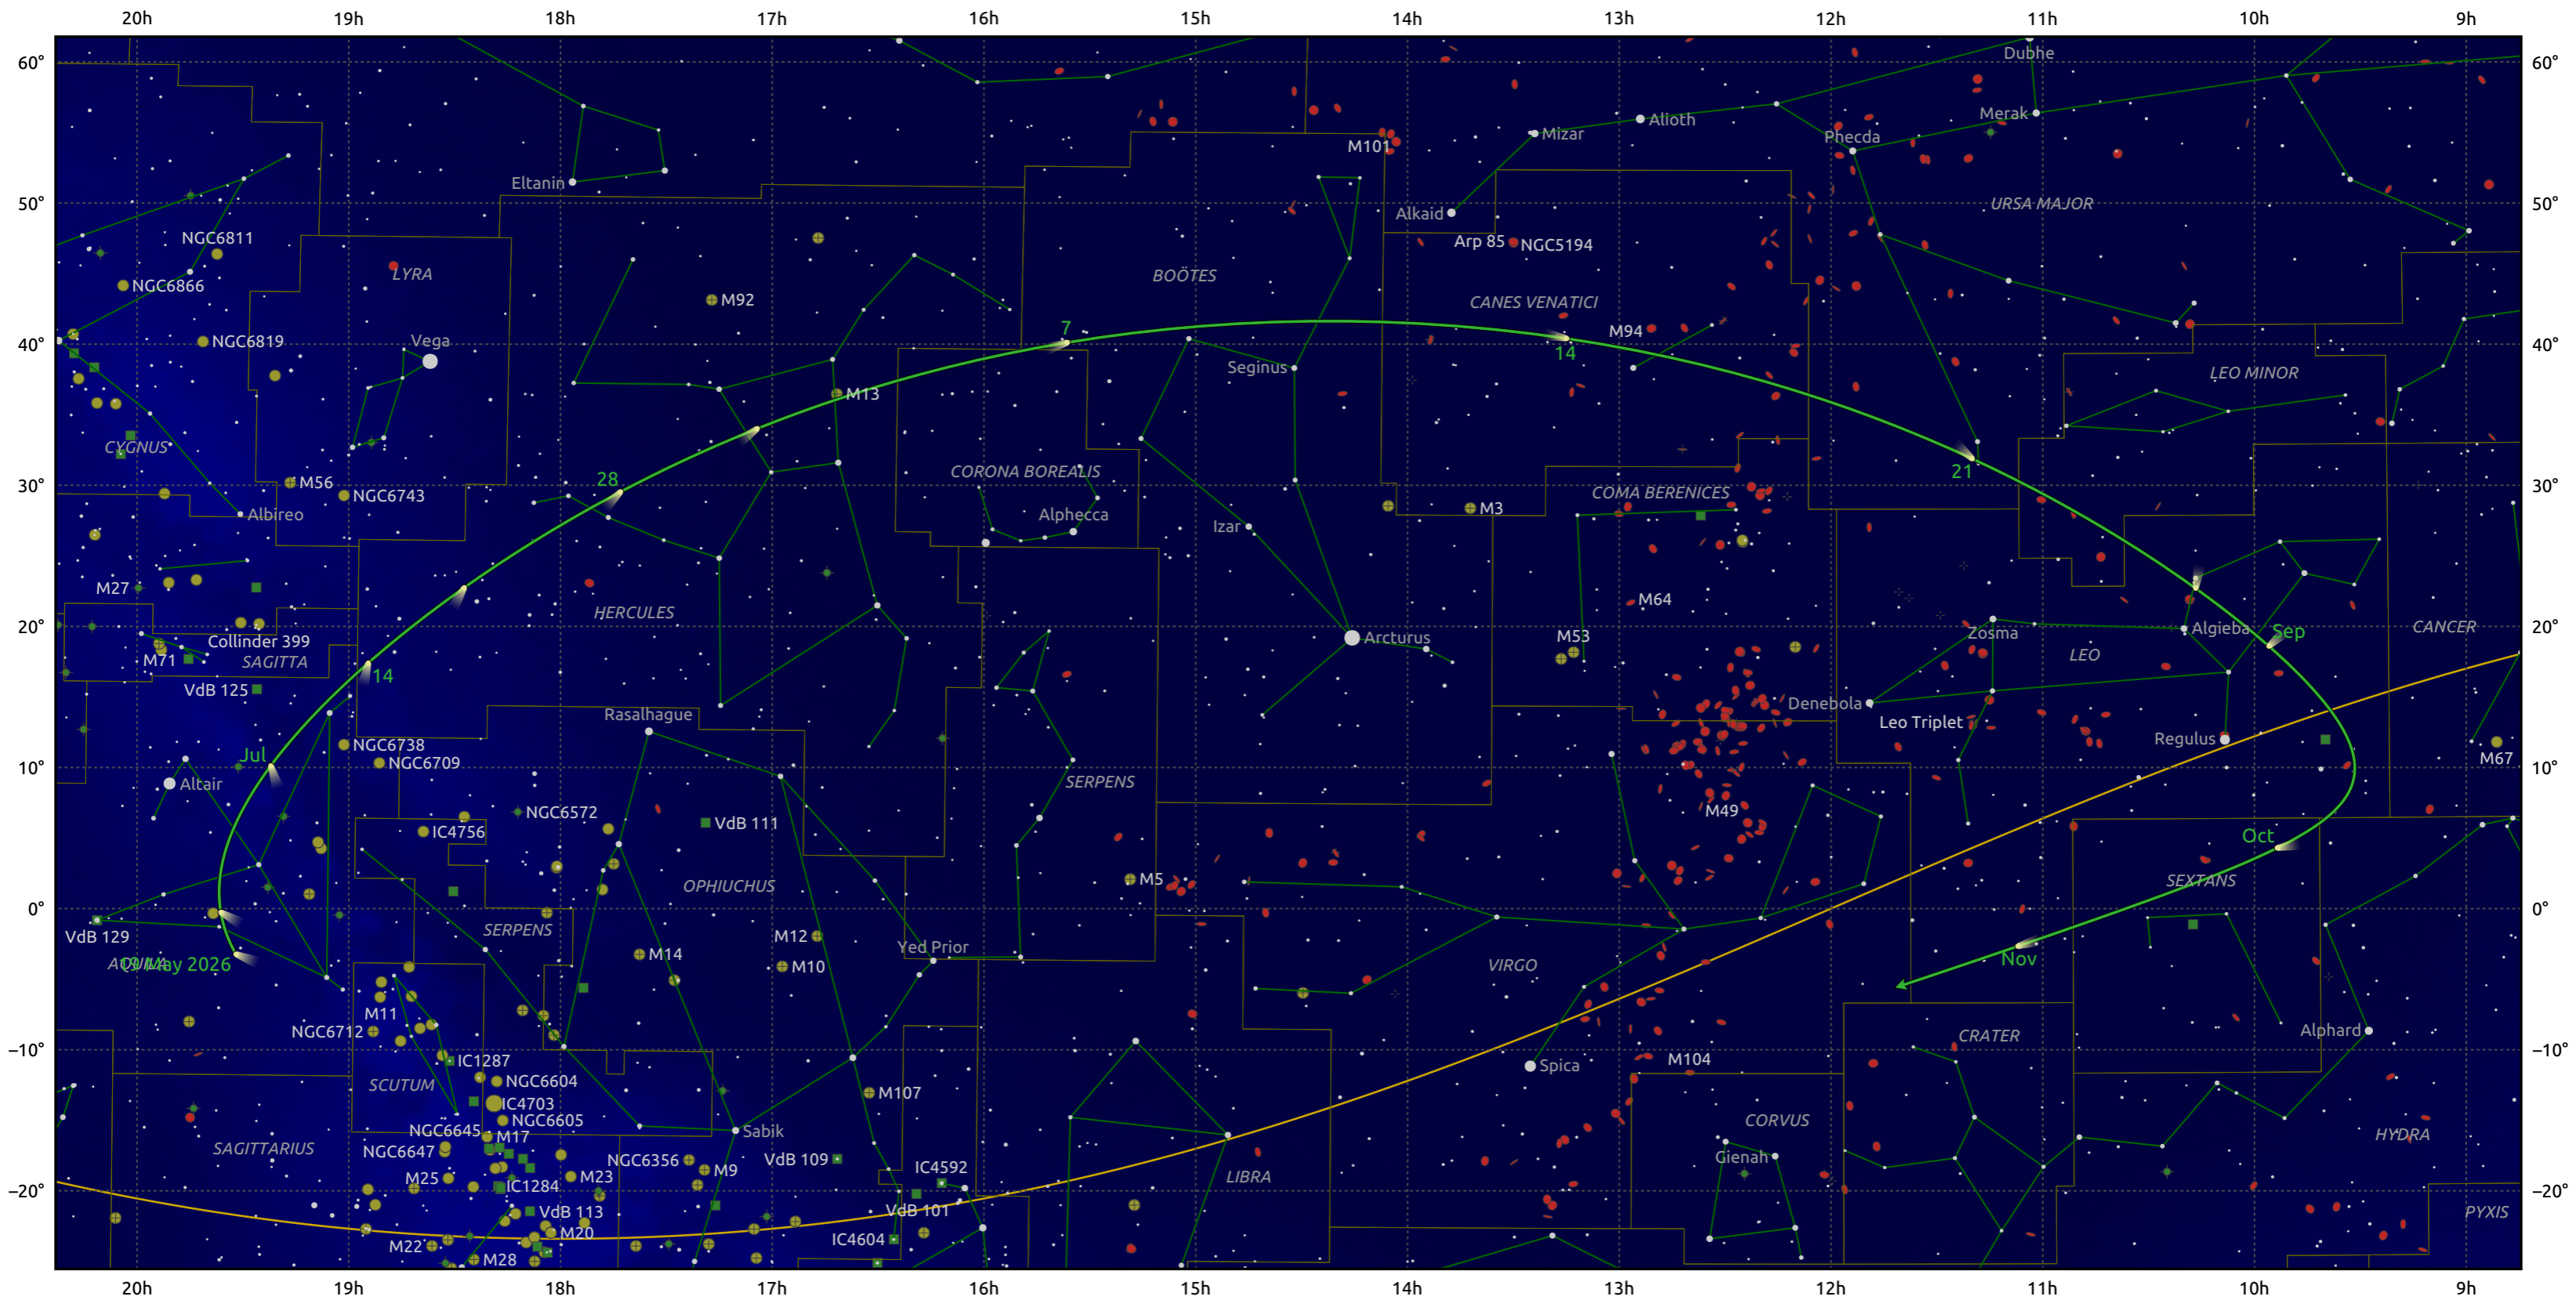

The path of 169P/NEAT starting on 19 May 2026

© Dominic Ford 2011–2026. Date markers placed at midnight UTC. Downloaded from <https://in-the-sky.org>

Magnitude scale: -6.0 -5.0 -4.0 -3.0 -2.0 -1.0 -1.0

Ecliptic Plane

Galaxy Bright nebula Open cluster Globular cluster Planetary nebula

Date	Mag
2026 Jun 6	17.7
2026 Jun 22	16.6
2026 Jul 1	15.9
2026 Jul 5	15.5
2026 Jul 16	14.5
2026 Aug 4	12.4
2026 Sep 1	12.0
2026 Sep 29	13.4
2026 Oct 11	14.4
2026 Oct 24	15.5
2026 Nov 1	16.0
2026 Nov 8	16.5