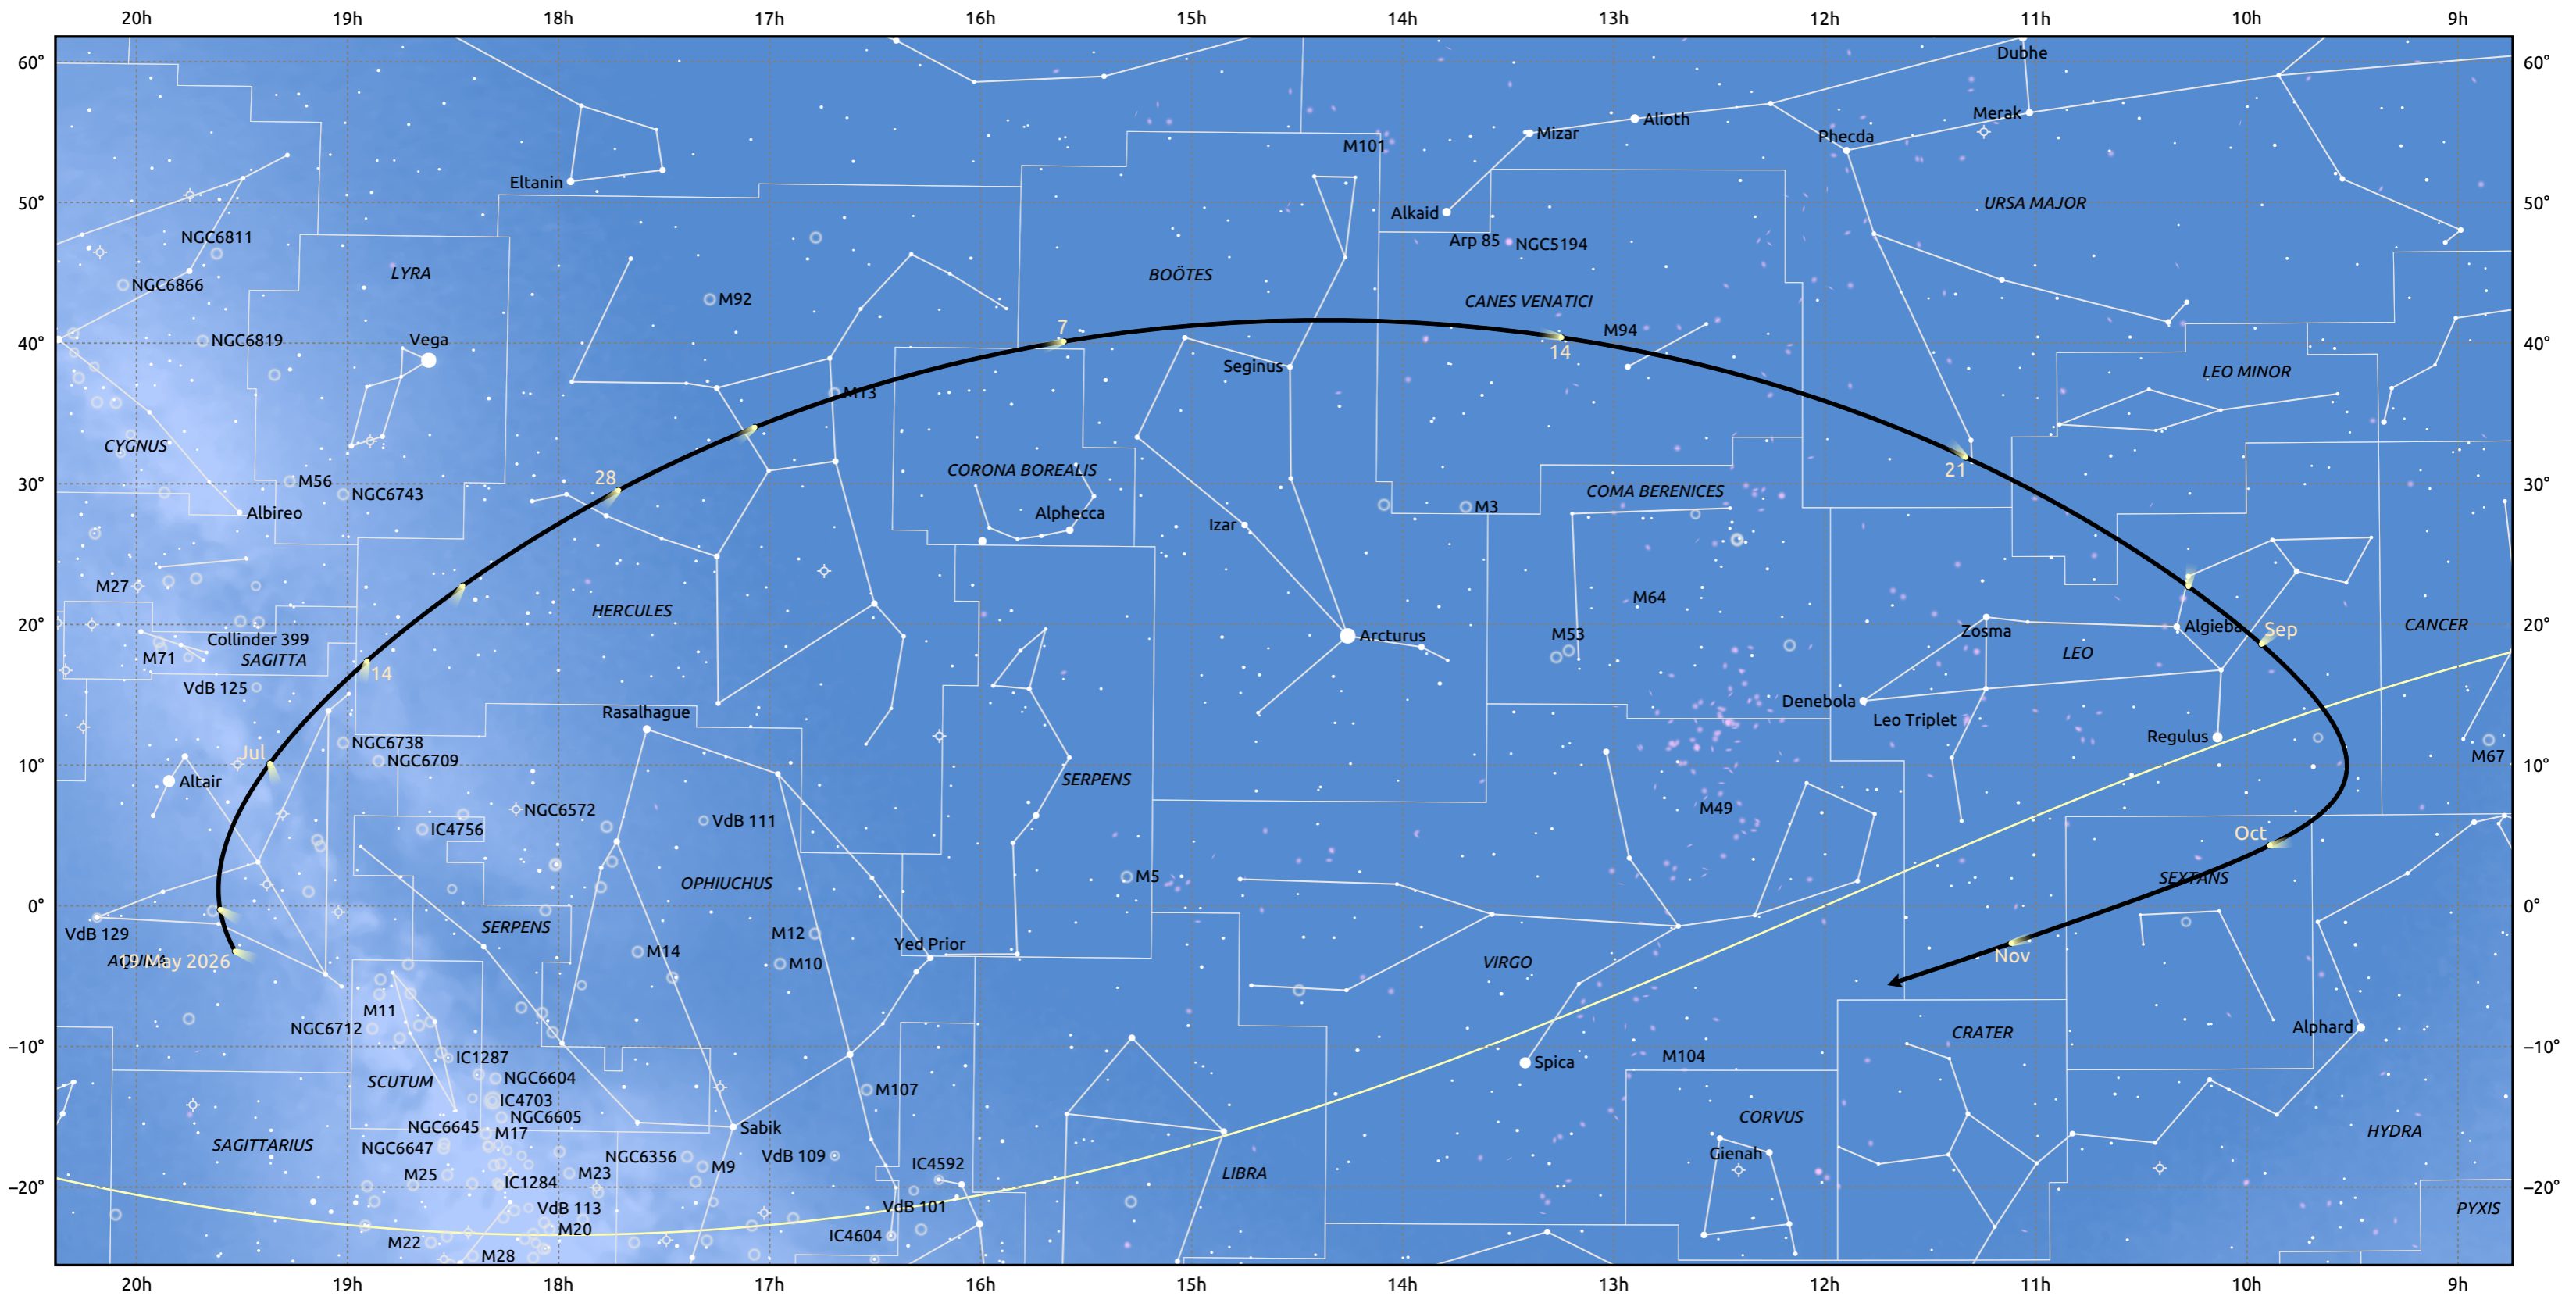

The path of 169P/NEAT starting on 19 May 2026

© Dominic Ford 2011–2026. Date markers placed at midnight UTC. Downloaded from <https://in-the-sky.org>

Magnitude scale: • 6.0 • 5.0 • 4.0 • 3.0 • 2.0 • 1.0 • 0.0 • -1.0

— Ecliptic Plane

Galaxy Bright nebula Open cluster Globular cluster Planetary nebula

Date	Mag
2026 Jun 6	17.7
2026 Jun 22	16.6
2026 Jul 1	15.9
2026 Jul 5	15.5
2026 Jul 16	14.5
2026 Jul 26	13.4
2026 Aug 4	12.4
2026 Sep 1	12.0
2026 Sep 29	13.4
2026 Oct 11	14.4
2026 Oct 24	15.5
2026 Nov 1	16.0
2026 Nov 8	16.5