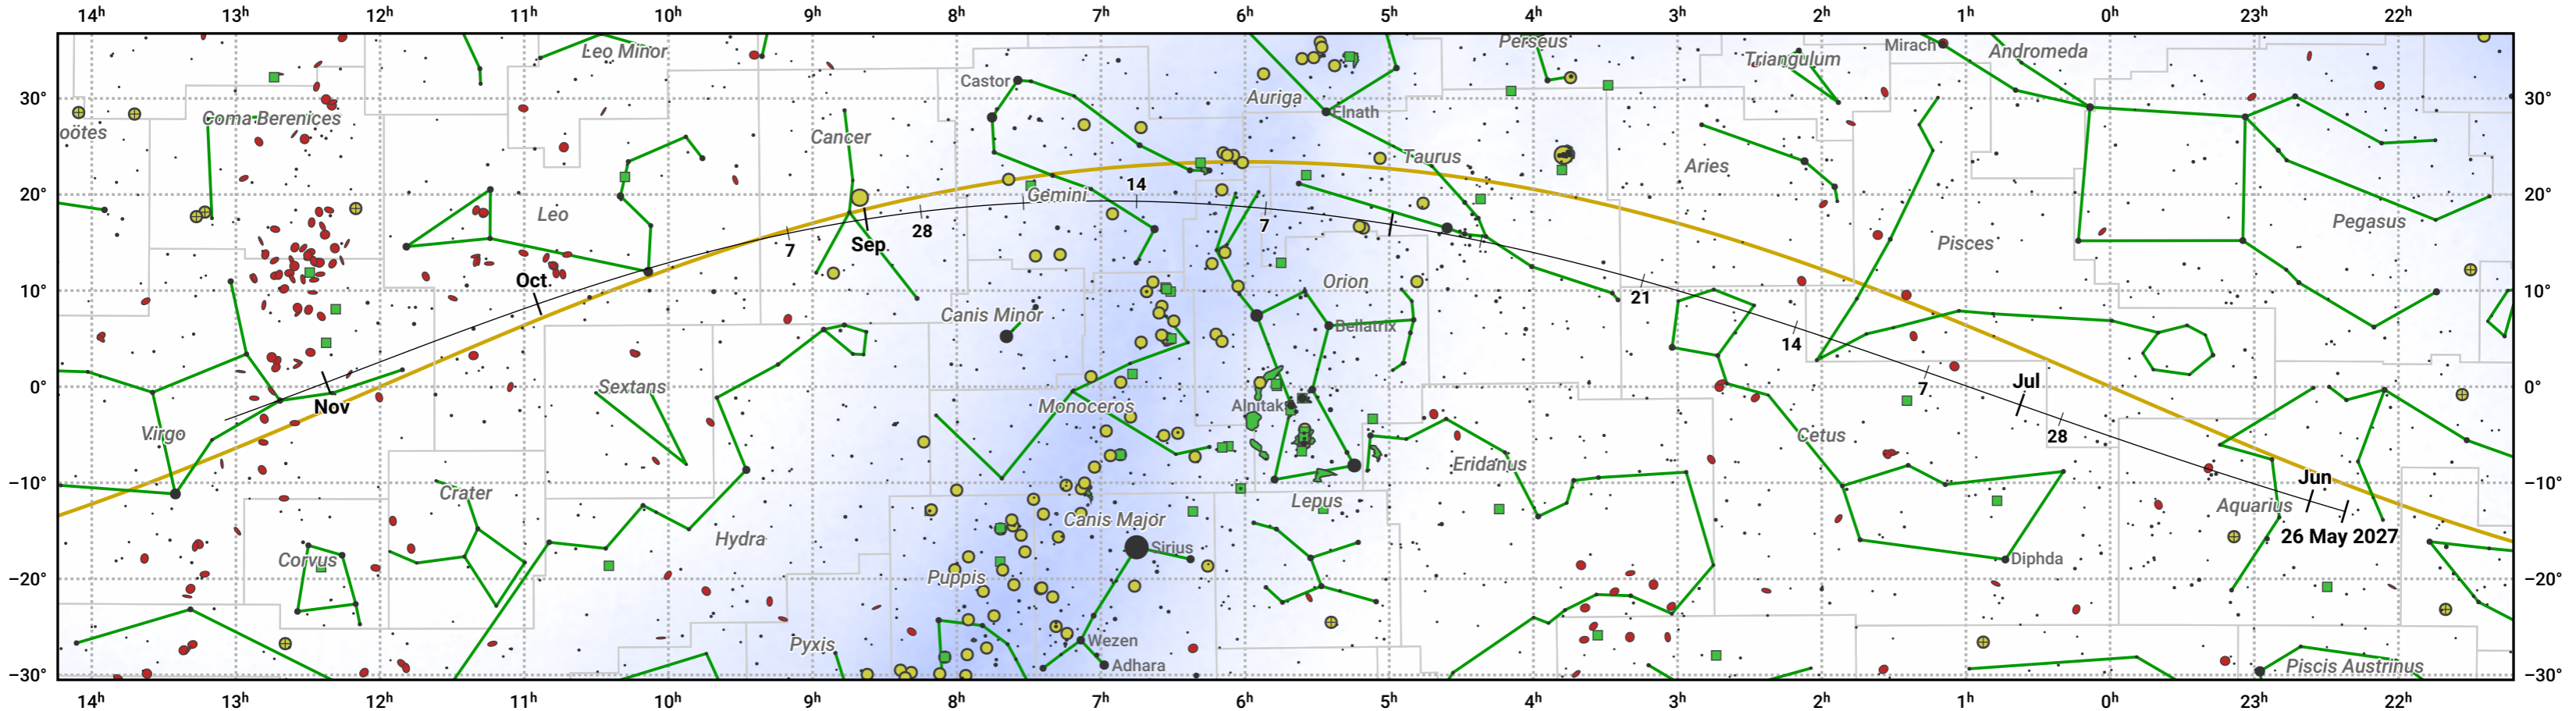

# The path of 45P/Honda-Mrkos-Pajdusakova starting on 26 May 2027

© Dominic Ford 2011–2024. Date markers placed at midnight UTC. Downloaded from <https://in-the-sky.org>

Magnitude scale: 6.0 5.0 4.0 3.0 2.0 1.0 0.0 -1.0 -2.0

— Ecliptic Plane

Galaxy    Bright nebula    Open cluster    Globular cluster

Date	Mag
2027 Jun 8	14.0
2027 Jun 19	13.0
2027 Jun 29	12.0
2027 Jul 1	11.8
2027 Jul 9	10.9
2027 Jul 20	9.8
2027 Aug 3	8.8
2027 Sep 1	8.0
2027 Sep 19	9.8
2027 Sep 28	10.9
2027 Oct 7	11.9
2027 Oct 18	13.0
2027 Oct 31	14.1
2027 Nov 1	14.1
2027 Nov 16	15.1