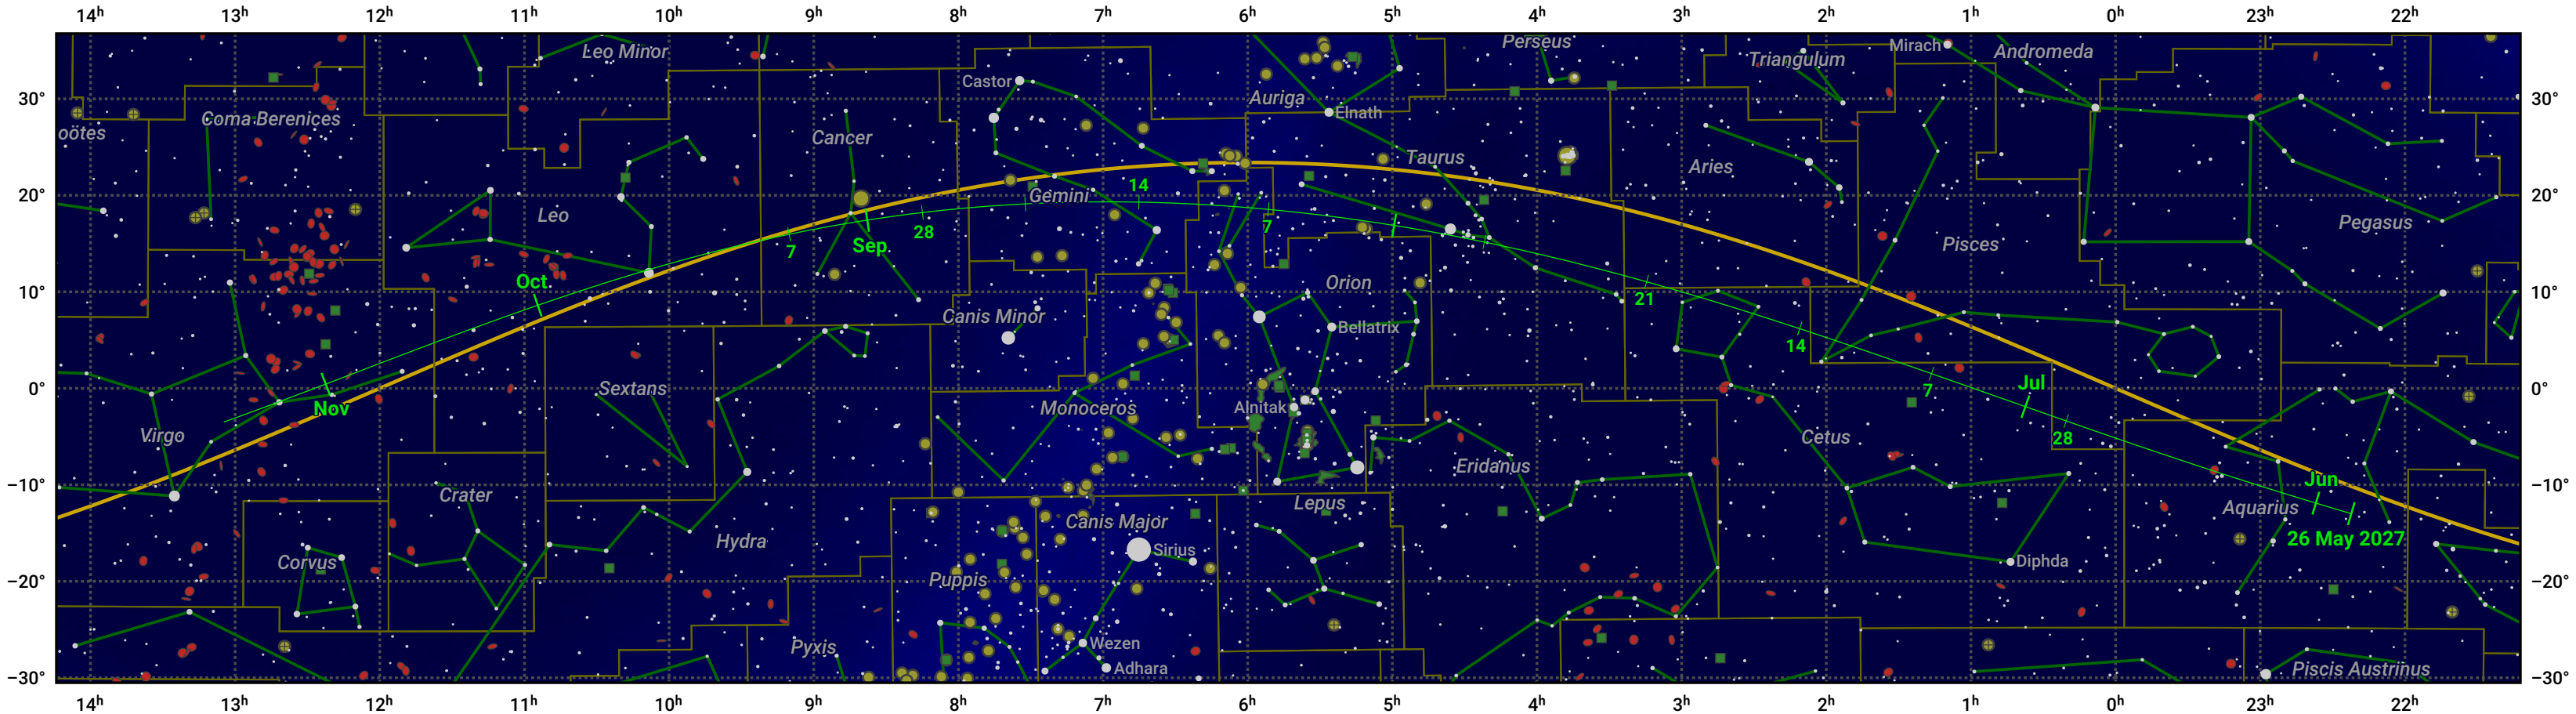

# The path of 45P/Honda-Mrkos-Pajdusakova starting on 26 May 2027

© Dominic Ford 2011–2024. Date markers placed at midnight UTC. Downloaded from <https://in-the-sky.org>

Magnitude scale: · 6.0 · 5.0 · 4.0 · 3.0 · 2.0 · 1.0 ● 0.0 ● -1.0 ● -2.0

— Ecliptic Plane

● Galaxy    ■ Bright nebula    ● Open cluster    ⊕ Globular cluster

Date	Mag
2027 Jun 8	14.0
2027 Jun 19	13.0
2027 Jun 29	12.0
2027 Jul 1	11.8
2027 Jul 9	10.9
2027 Jul 20	9.8
2027 Aug 3	8.8
2027 Sep 1	8.0
2027 Sep 19	9.8
2027 Sep 28	10.9
2027 Oct 7	11.9
2027 Oct 18	13.0
2027 Oct 31	14.1
2027 Nov 1	14.1
2027 Nov 16	15.1